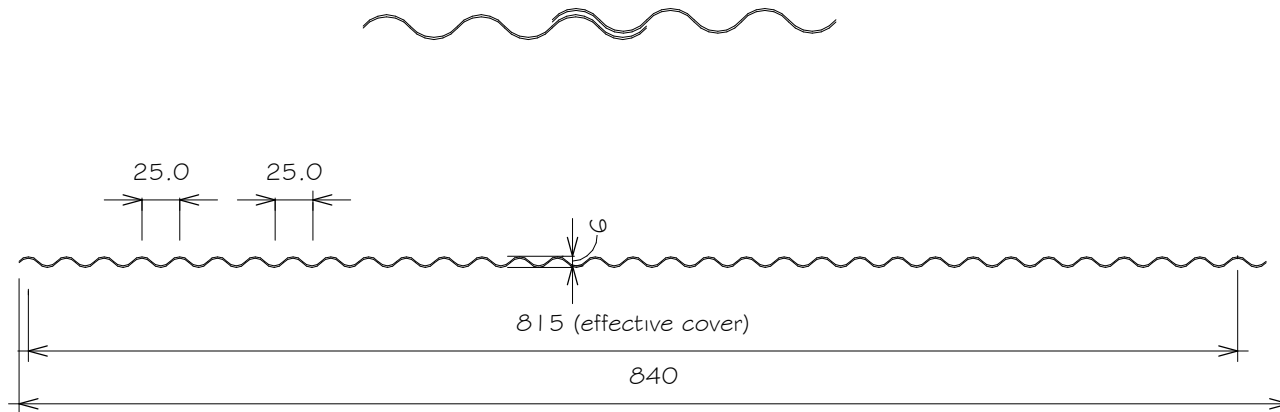

RESIDENTIAL SLIMLINE CORRUGATE PROFILE SUMMARY - SLIMLINE MINI CORRUGATE

Detail Number: RI-RSLO00C

Date drawn: 07/07/2017

Scale: As indicated@ A4

Corrugate Lap

Scale 1:2

Slimline - Mini Corrugate

Scale 1:5