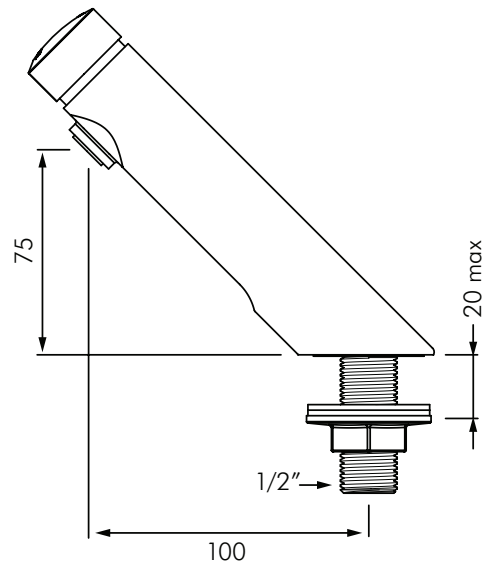

DE740500
TEMPOSOFT 2
TIME FLOW BASIN TAP

DELABIE

DESCRIPTION

DELABIE DE740500 is a deck mounted time flow basin tap with a soft touch operation. Soft touch operation allows users to press the control with no effort especially children, elderly or people with reduced physical ability. Time flow is ~7 seconds. Flow rate is pre-set at 3L/min at 300kPa. Operating pressure is 100-500kPa, 300kPa is recommended. Chrome-plated solid brass body with tamperproof scale-resistant flow straightener and M1/2" fixing.

Supplied with red and blue indicators.

We recommend installing a thermostatic mixing valve (see Water Tempering section).

INSTALLATION

- Deck mounted through Ø22mm hole.
- M1/2" water supply connection.
- Fixing by tightening the back-nut.
- For cold or tempered single water supply.
- Maximum Hot water temperature 55°C, recommended tempered supply of ~40°C.
- Flow rate pre-set at 3L/min at 300kPa, adjustable.

MODELS

DE740500 - Standard model 3L/min - 6 star WELS rating.

DE-SPACER - Bush used on basins with Ø34mm hole to centre tap in place.