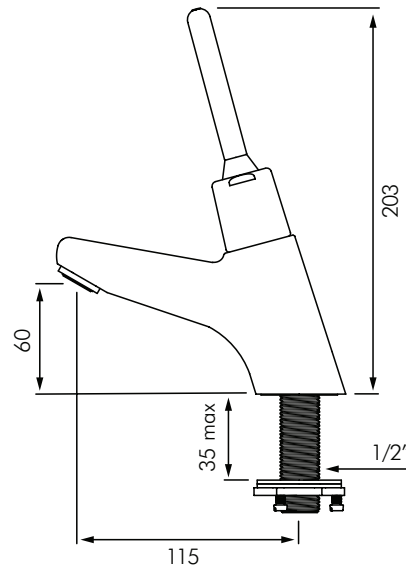

**DE702400**  
TEMPOSTOP 2  
TIME FLOW BASIN TAP LEVER OPERATED

**DELABIE**

**DESCRIPTION**

DELABIE DE702400 is a deck mounted time flow basin tap with lever operation. Lever operation allows users to operate the controls with no effort especially elderly or people with reduced physical ability. Time flow is ~7 seconds. Flow rate is pre-set at 3L/min at 300kPa, can be adjusted from 1.5 to 6L/min. Operating pressure is 100-500kPa, 300kPa is recommended. Chrome-plated solid brass body with tamperproof scale-resistant flow straightener and M1/2" reinforced fixing.

**INSTALLATION**

- Deck mounted through Ø22mm hole.
- M1/2" water supply connection.
- Reinforced fixing by tightening the 3 stainless screws on the brass back-nut.
- For cold or tempered single water supply.
- Maximum Hot water temperature 55°C, recommended tempered supply of ~40°C.
- Flow rate pre-set at 3L/min at 300kPa, can be adjusted from 1.5 to 6L/min by using a 2.5mm Allen key directly on the flow straightener.

**MODELS**

**DE702400** - Standard model 3L/min - 6 star WELS rating.

**DE-SPACER** - Bush used on basins with Ø34mm hole to centre tap in place.