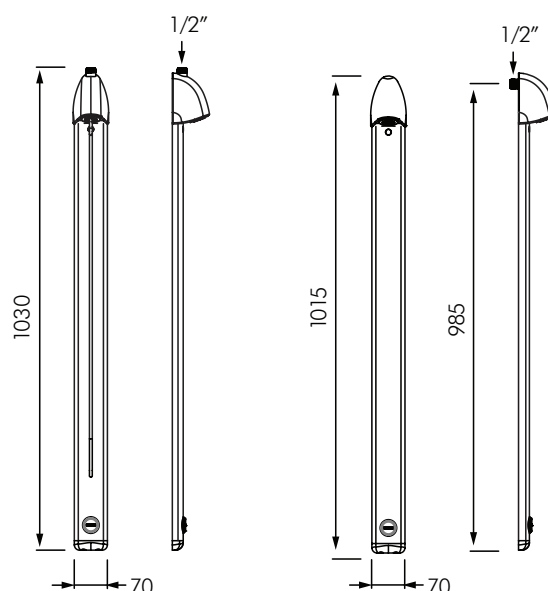

DE714700 SPORTING 2 SHOWER PANEL

DELABIE

DESCRIPTION

DELABIE DE714700 is a time flow shower panel for surface mounting with soft touch operation. The water inlet is adjustable for top or back inlet with integrated stopcock. Slimline structure with concealed fixings. Anodised aluminium panel with satin chrome tamperproof fixed shower head with scale resistant outlet and automatic flow regulator. Adjustable spray angle can be locked in place. Time flow ~30 seconds. Flow rate 6L/min at 300kPa. Operating pressure 100-500kPa, 300kPa is recommended.

Supplied with non-return valve, filter, integrated stopcock and M1/2" connection for mixer water supply.

We recommend installing a thermostatic mixing valve (see Water Tempering section).

INSTALLATION

- Surface mounted shower panel with soft touch operation and tamperproof shower head.
- For cold or tempered single water supply.
- M1/2" adjustable inlet with non-return valve, filter and integrated stopcock.
- Panel screw fixes to wall in position to achieve desired height.
- Flow rate 6L/min at 300kPa.
- Operating water pressure 100-500kPa.
- Adjustable spray angle can be locked in place.

MODELS

DE714700 - Standard model 6L/min - 3 star WELS rating.

Auckland (Head Office)

20 Carr Rd, Three Kings
Auckland 1042
09 624 1115
sales@macdonaldindustries.co.nz
macdonaldindustries.co.nz

Christchurch