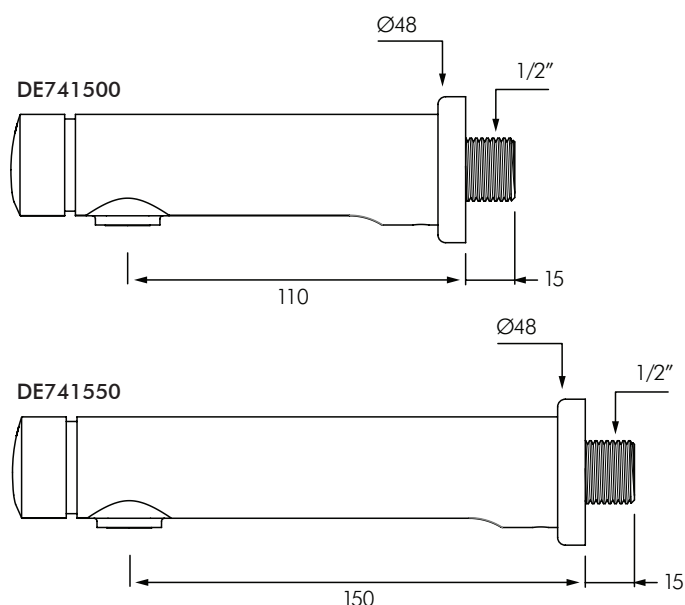

DE741500

TEMPOSOFT 2

TIME FLOW BIB TAP

DELABIE

DESCRIPTION

DELABIE DE741500 is a wall mounted time flow basin tap with a soft touch operation. Soft touch operation allows users to press the control with no effort especially children, elderly or people with reduced physical ability. Time flow is ~7 seconds. Flow rate is pre-set at 3L/min at 300kPa. Operating pressure is 100-500kPa, 300kPa is recommended. Chrome-plated solid brass body with tamperproof scale-resistant flow straightener and M1/2" fixing.

Supplied with red and blue indicators.

We recommend installing a thermostatic mixing valve (see Water Tempering section).

INSTALLATION

- Wall mounted connection M1/2".
- M1/2" water supply connection.
- For cold or tempered single water supply.
- Maximum Hot water temperature 55°C, recommended tempered supply of ~40°C.
- Flow rate pre-set at 3L/min at 300kPa, adjustable.

MODEL

DE741500 - Standard model 3L/min - 6 star WELS rating.

DE741550 - Same as DE741500 but with L.150 spout.