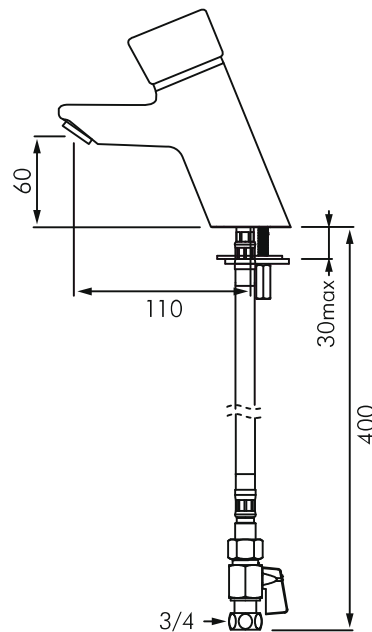

DE795000
TEMPOMIX
TIME FLOW BASIN MIXER

DELABIE

DESCRIPTION

DELABIE DE795000 is a deck mounted single control time flow basin mixer with a soft-touch operation. Soft touch operation allows users to use the controls with no effort especially children, elderly or people with reduced physical ability. Temperature control and operation on the ergonomic chrome-plated metal push button with adjustable maximum temperature limiter. Time flow is ~7 seconds. Flow rate is pre-set at 3L/min at 300kPa, can be adjusted from 1.5 to 6L/min. Operating pressure is 100-500kPa, 300kPa is recommended. Chrome-plated solid brass body with scale-resistant flow straightener and reinforced fixing.

Supplied with PEX flexible connectors, filters, non-return valves and M1/2" stopcocks.

INSTALLATION

- Deck mounted through $\varnothing 34\text{mm}$ hole.
- Reinforced fixation using 2x stainless steel fixing screws and support ring.
- 400mm PEX flexibles connect to 1/2" water supply.
- Equal Hot & Cold supply pressure (max 15% variation).
- Maximum Hot water temperature 55°C.
- Water saving up to 85%.
- Flow rate pre-set at 3L/min at 300kPa, can be adjusted from 1.5 to 6L/min by using a 2.5mm Allen key directly on the flow straightener.

MODELS

- DE795000** - Standard model 3L/min - 6 star WELS rating.
- DE795100** - Same as DE795000 but without stopcocks.