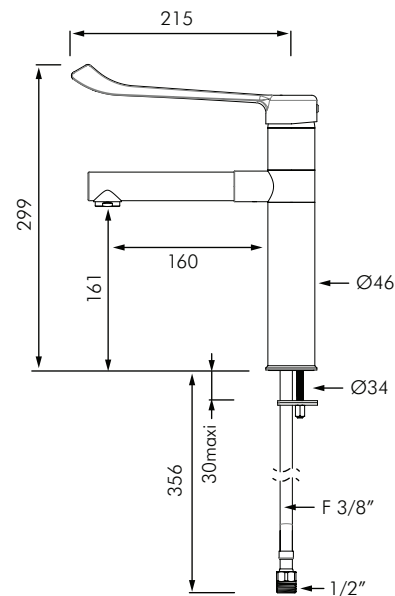

DE2871T1

BIOCLIP

BASIN MIXER WITH REMOVABLE SPOUT

DELABIE

DESCRIPTION

DELABIE DE2871T1 BIOCLIP basin mixer with hygiene control lever L.215mm, smooth interiors and low volume water (reduces bacterial development). The BIOCLIP basin mixer has a removable swivel spout that can be removed allowing for curative or preventative cleaning/disinfection. BIOCLIP mixers and taps allow healthcare facilities to establish regular cleaning protocols to eliminate Biofilm and bacteria. Mixers with smooth interiors have 14x less Biofilm contamination than mixers with standard rough interiors. Flow rate is limited to 5L/min at 300kPa. Operating pressure is 100-500kPa, 300kPa is recommended. Supplied with one disposable Hostaform spout L.176mm or two removable chrome-plated stainless steel spouts L.180mm for deck mounting with hygienic scale-resistant flow straightener. Chrome-plated solid brass body and spout with smooth interiors, hygienic scale-resistant flow straightener and reinforced fixing. Biofil sterile filter also available for this tap, see separate BIOFIL information.

Supplied with PEX flexible connections, filters, M1/2" connections and reinforced fixing.

INSTALLATION

- Deck mounted through Ø34mm hole.
- Reinforced fixation using 2x stainless steel fixing screws and support ring.
- PEX flexibles and M1/2" connections.
- Ø40mm ceramic cartridge.
- Flow rate pre-set at 5L/min at 300kPa.
- Spout height: H.160mm or H.300mm (see models below)
- Thermal shocks are possible with this mixer tap.

MODELS

- DE2871T1** - Standard model 5L/min - 6 star WELS rating.
- DE2870T1** - Same as DE2871T1 but with 2x chrome plated stainless steel spouts.
- DE2871T3** - Same as DE2871T1 but with H.300mm spout.
- DE2870T3** - Same as DE2870T1 but with H.300mm spout.