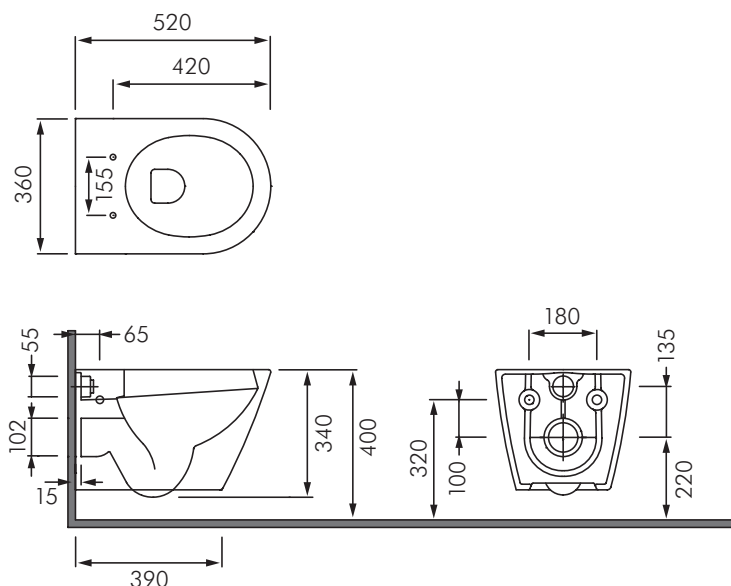

### DESCRIPTION

Resort toilet range combines aesthetics and practicality in an elegant manner while its compact form uses space economically, making the bathroom area feel luxuriously spacious.

The Resort bathroom suite comes standard with Rimless technology which delivers the ultimate in hygienic bathroom suites. Rimless technology ensures water is fully projected around the front of the toilet pan giving a completely clean flush. Rimless flushing makes it easier to clean and reduces bacteria and dirt by more than 90%.

The Resort toilet seat is quick-release which allows for easy removal to thoroughly clean the top surface of the toilet pan and the toilet seat.

Resort is available in wall faced toilet suite, wall faced toilet pan and wall hung toilet pan (as shown) formats.

**Colour:** Alpine white only.

**Trap type:** P-trap outlet connection.

**Inlet:** Ø55mm inlet connection.

**Fixing:** GL08K fixing kit. (Fixed to wall using RAK inwall bracket model RA-WHB-ACC when using Zurn flush valve

or Wisa inwall frame when using Wisa inwall cistern, order separately).

**Seat:** Resort urea quick-release soft-close toilet seat and lid.

**Dimensions:** All dimensions in mm. Tolerance  $\pm 5\%$  for below 200mm and  $\pm 3\%$  above 200mm.