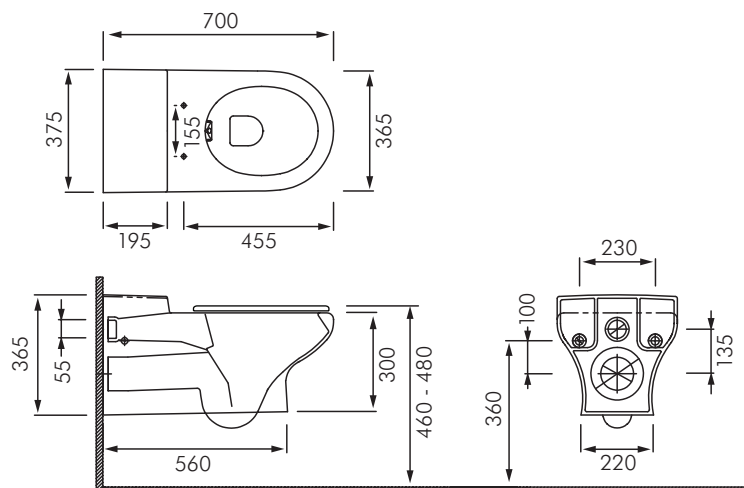

RA-CO1345 COMPACT ACCESSIBLE WALL HUNG TOILET PAN

RAK
CERAMICS

DESCRIPTION

The Compact accessible toilet range has been created to provide comfortable convenience to people with additional needs. Apart from its broad dimensions, Compact accessible toilets come with Rimless technology which delivers the ultimate in hygienic bathrooms. Rimless technology ensures water is fully projected around the front of the toilet pan giving a completely clean flush. Rimless flushing makes it easier to clean and reduces bacteria and dirt by more than 90%.

Compact accessible is available in wall faced toilet suite, wall faced toilet pan or wall hung toilet pan (as shown) format.

Note: There is 10mm difference in height between the RA-CO1344 and RA-CO1345. The inwall support bracket should be adjusted to ensure the WC height meets the appropriate Standard.

Colour: Alpine white only.

Trap type: P-trap outlet connection.

Inlet: Ø55mm inlet connection.

Fixing: GL08K fixing kit. (Fixed to wall using RAK inwall bracket model RA-WHB-ACC when using Zurn flush valve or Wisa inwall frame when using Wisa inwall cistern, order separately).

Seat: Compact urea soft-close toilet seat & lid, also available with toilet seat without lid.

Dimensions: All dimensions in mm. Tolerance $\pm 5\%$ for below 200mm and $\pm 3\%$ above 200mm.

Flushing: Refer separate literature for our Zurn flushing valves and Wisa inwall cisterns.