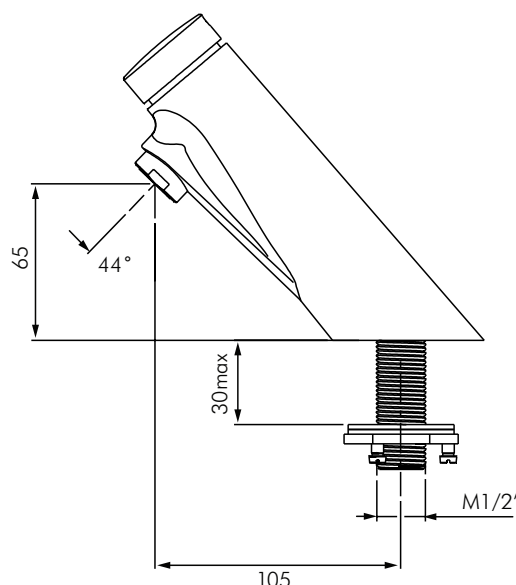

**DE740000**  
TEMPOSOFT  
TIME FLOW BASIN TAP

**DELABIE**

**DESCRIPTION**

DELABIE DE740000 is a deck mounted time flow basin tap with a soft touch operation. Soft touch operation allows users to press the control with no effort especially children, elderly or people with reduced physical ability. Time flow is ~7 seconds. Flow rate is pre-set at 3L/min at 300kPa, can be adjusted from 1.5 to 6L/min. Operating pressure is 100-500kPa, 300kPa is recommended. Chrome-plated solid brass body with scale-resistant aerator and M1/2" reinforced fixing.

Supplied with red and blue indicators.

We recommend installing a thermostatic mixing valve (see Water Tempering section).

**INSTALLATION**

- Deck mounted through Ø22mm hole.
- M1/2" water supply connection.
- Reinforced fixing by tightening the 3 stainless screws on the brass back-nut.
- For cold or tempered single water supply.
- Maximum Hot water temperature 55°C, recommended tempered supply of ~40°C.
- Flow rate pre-set at 3L/min at 300kPa, can be adjusted from 1.5 to 6L/min by using a 2.5mm Allen key directly on the flow straightener.

**MODELS**

**DE740000** - Standard model 3L/min - 6 star WELS rating.

**DE-SPACER** - Bush used on basins with Ø34mm hole to centre tap in place.