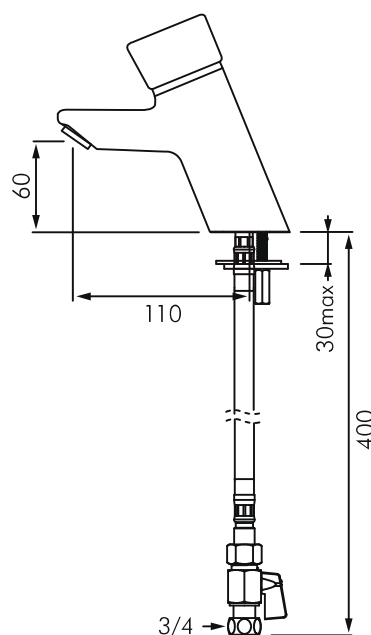

DE795000
TEMPOMIX
TIME FLOW BASIN MIXER

DELABIE

DESCRIPTION

DELABIE DE795000 is a deck mounted single control time flow basin mixer with a soft-touch operation. Soft touch operation allows users to use the controls with no effort especially children, elderly or people with reduced physical ability. Temperature control and operation on the ergonomic chrome-plated metal push button with adjustable maximum temperature limiter. Time flow is ~7 seconds. Flow rate is pre-set at 3L/min at 300kPa, can be adjusted from 1.5 to 6L/min. Operating pressure is 100-500kPa, 300kPa is recommended. Chrome-plated solid brass body with scale-resistant flow straightener and reinforced fixing.

Supplied with PEX flexible connectors, filters, non-return valves and M1/2" stopcocks.

INSTALLATION

- Deck mounted through $\varnothing 34$ mm hole.
- Reinforced fixation using 2x stainless steel fixing screws and support ring.
- 400mm PEX flexibles connect to 1/2" water supply.
- Equal Hot & Cold supply pressure (max 15% variation).
- Maximum Hot water temperature 55°C.
- Water saving up to 85%.
- Flow rate pre-set at 3L/min at 300kPa, can be adjusted from 1.5 to 6L/min by using a 2.5mm Allen key directly on the flow straightener.

MODELS

- DE795000** - Standard model 3L/min - 6 star WELS rating.
- DE795100** - Same as DE795000 but without stopcocks.