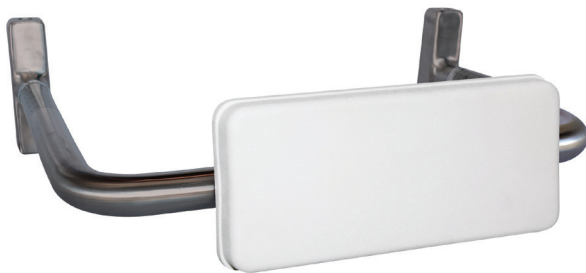

BE-BT35

MACDONALD REST-EZY BACK REST 700

DESCRIPTION

The MacDonal Rest-Ezy Back Rests are ergonomically designed for strength and easy installation. The BE-BT35 is adjustable in length allowing it to be installed over a toilet that has a length between 700-750mm in accordance with NZS4121. These are commercial grade backrests that comply with the accessible bathroom requirements providing the necessary back support for disabled persons when using the toilet. With a polished stainless steel bar and white polyurethane padded support the BE-BT35 backrest allows the user to comfortably use a disabled length toilet pan when installed to the manufacturers instructions.

Suitable for all our RAK NZS4121 toilets, see separate literature.

PRODUCT ADVANTAGES

- Adjustable depth 700-750mm for different length toilet.
- Comfortable padded back support.
- Low maintenance.
- Heavy duty large flanges for extra stability and strength.
- Dimensions: 156x600mm.

MODELS

BE-BT35 - Adjustable back rest with white polyurethane pad