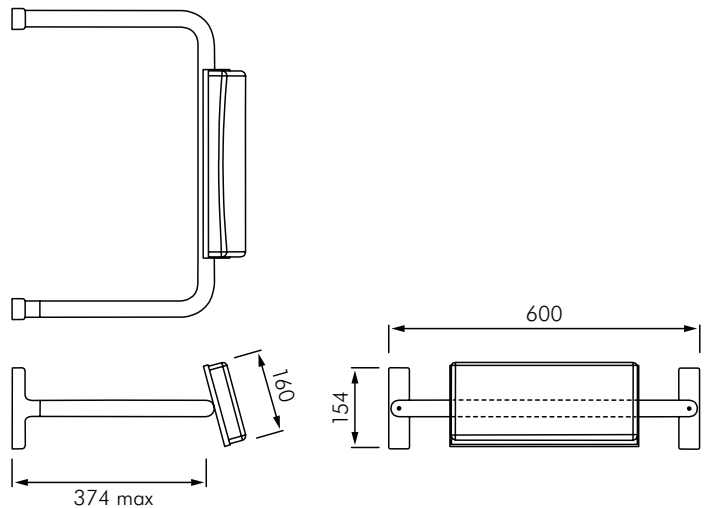

BE-BT35

MACDONALD REST-EZY BACK REST 700

DESCRIPTION

The MacDonal Rest-Ezy Back Rests are ergonomically designed for strength and easy installation. The BE-BT35 is adjustable in length allowing it to be installed over a toilet that has a length between 700-750mm in accordance with NZS4121. These are commercial grade backrests that comply with the accessible bathroom requirements providing the necessary back support for disabled persons when using the toilet. With a polished stainless steel bar and white polyurethane padded support the BE-BT35 backrest allows the user to comfortably use a disabled length toilet pan when installed to the manufacturers instructions.

Suitable for all our RAK NZS4121 toilets, see separate literature.

PRODUCT ADVANTAGES

- Adjustable depth 700-750mm for different length toilet.
- Comfortable padded back support.
- Low maintenance.
- Heavy duty large flanges for extra stability and strength.
- Dimensions: 156x600mm.

MODELS

BE-BT35 - Adjustable back rest with white polyurethane pad