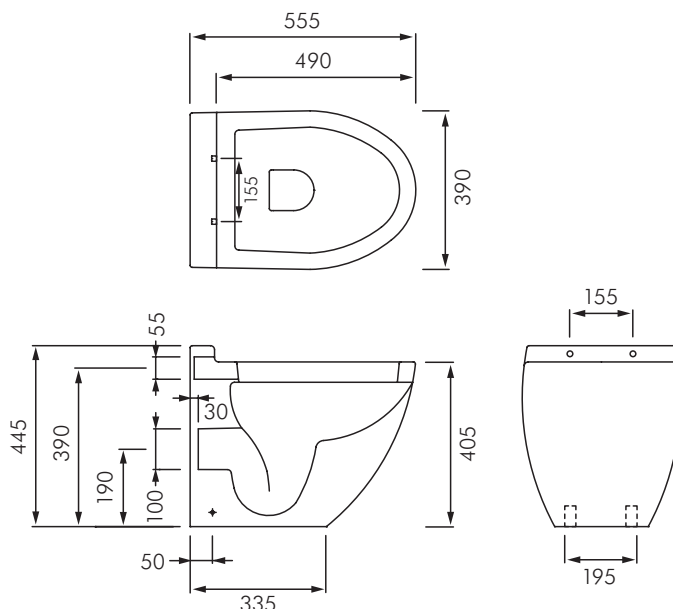

RA-RS1114

RESERVA WALL FACED TOILET PAN

RAK
CERAMICS

DESCRIPTION

The Reserva toilet range adds charm and elegance to the bathroom area. In-trap glazing means it is especially hygienic, helping to keep bathrooms neat and fresh.

Reserva is available in wall faced toilet suite, wall faced toilet pan (as shown) and wall-hung toilet pan formats.

Colour: Alpine white only.

Trap type: P-trap outlet connection.

Inlet: Ø55mm inlet connection.

Fixing: FS37B Floor fixing kit included.

Seat: Reserva urea quick-release soft-close toilet seat and lid.

Dimensions: All dimensions in mm. Tolerance $\pm 5\%$ for below 200mm and $\pm 3\%$ above 200mm.

Flushing: Refer separate literature for our Zurn flushing valves and Wisa inwall cisterns.

MODELS

RA-RS1114 - RAK Reserva wall faced toilet pan P-trap complete with quick-release soft-close toilet seat and lid.