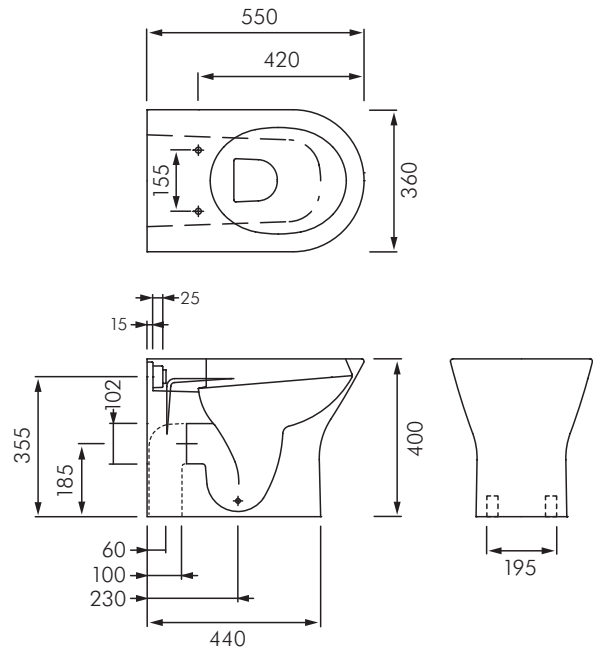

RA-RE1124

RESORT RIMLESS WALL FACED TOILET PAN

RAK
CERAMICS

DESCRIPTION

Resort toilet range combines aesthetics and practicality in an elegant manner while its compact form uses space economically, making the bathroom area feel luxuriously spacious.

The Resort bathroom suite comes standard with Rimless technology which delivers the ultimate in hygienic bathroom suites. Rimless technology ensures water is fully projected around the front of the toilet pan giving a completely clean flush. Rimless flushing makes it easier to clean and reduces bacteria and dirt by more than 90%.

The Resort toilet seat is quick-release which allows for easy removal to thoroughly clean the top surface of the toilet pan and the toilet seat.

Resort is available in wall faced toilet suite, wall faced toilet pan (as shown) and wall-hung toilet pan formats.

Colour: Alpine white only.

Trap type: P-trap or S-trap outlet connections.

Inlet: Ø55mm inlet connection.

Fixing: FS37UK Floor fixing kit included.

Seat: Resort urea quick-release soft-close toilet seat and lid. Also available without lid.

Dimensions: All dimensions in mm. Tolerance $\pm 5\%$ for below 200mm and $\pm 3\%$ above 200mm.

Flushing: Refer separate literature for our Zurn flushing valves and Wisa inwall cisterns.

MODELS

RA-RE1124P - RAK Resort wall faced toilet pan P-trap complete with quick-release soft-close seat and lid.

RA-RE1124S - RAK Resort wall faced toilet pan S-trap complete with quick-release soft-close seat and lid.