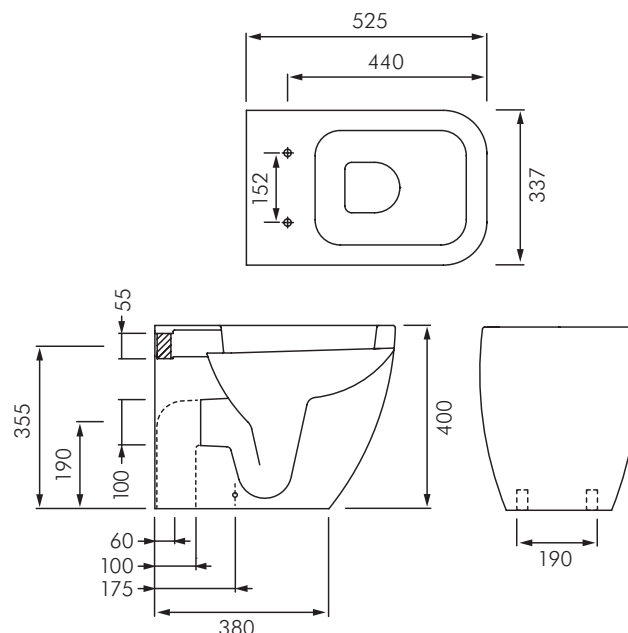

#### DESCRIPTION

The Metropolitan toilet range has a uniquely designed shape giving a touch of finesse to the bathroom.

Metropolitan is available in wall faced toilet suite, wall hung toilet pan and wall faced toilet pan (as shown) formats.

**Colour:** Alpine white only.

**Trap type:** P-trap or S-trap outlet connections.

**Inlet:** Ø55mm inlet connection.

**Fixing:** FS37UK Floor fixing kit included.

**Seat:** Metropolitan urea soft-close toilet seat and lid.

**Dimensions:** All dimensions in mm. tolerance  $\pm 5\%$  for below 200mm and  $\pm 3\%$  above 200mm.

**Flushing:** Refer separate literature for our Zurn flushing valves and Wisa inwall cisterns.

#### MODELS

**RA-ME1114P** - RAK Metropolitan wall faced toilet pan P-trap complete with soft-close toilet seat and lid.

**RA-ME1114S** - RAK Metropolitan wall faced toilet pan S-trap complete with soft-close toilet seat and lid.