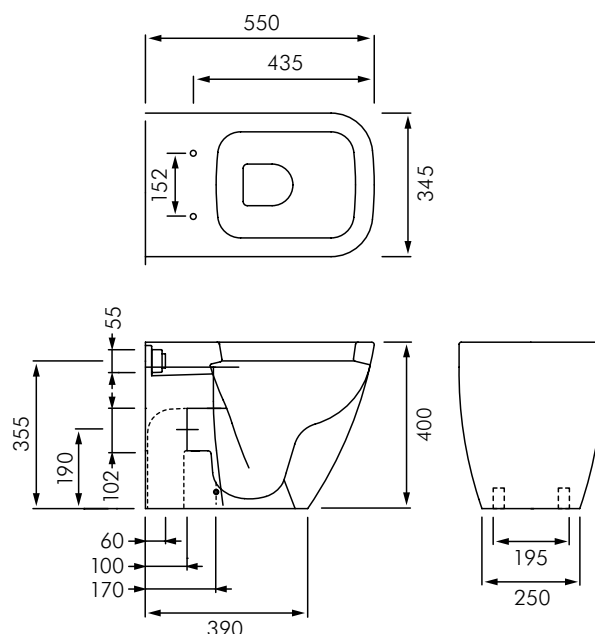

RA-CA1114

CAROLINE WALL FACED TOILET PAN

RAK
CERAMICS

DESCRIPTION

The Caroline toilet range adds a touch of serenity to the bathroom. This spacious bathroom range is European designed and is easy to clean.

Caroline is available in wall faced toilet suite or wall faced toilet pan (as shown) formats.

Colour: Alpine white only.

Trap type: P-trap or S-trap outlet connections.

Inlet: Ø55mm inlet connection.

Fixing: FS37V Floor fixing kit included.

Seat: Caroline urea soft-close toilet seat and lid.

Dimensions: All dimensions in mm. Tolerance $\pm 5\%$ for below 200mm and $\pm 3\%$ above 200mm.

Flushing: Refer separate literature for our Zurn flushing valves and Wisa inwall cisterns.

MODELS

RA-CA1114P - RAK Caroline wall faced toilet pan P-trap complete with soft-close toilet seat and lid.

RA-CA1114S - RAK Caroline wall faced toilet pan S-trap complete with soft-close toilet seat and lid.