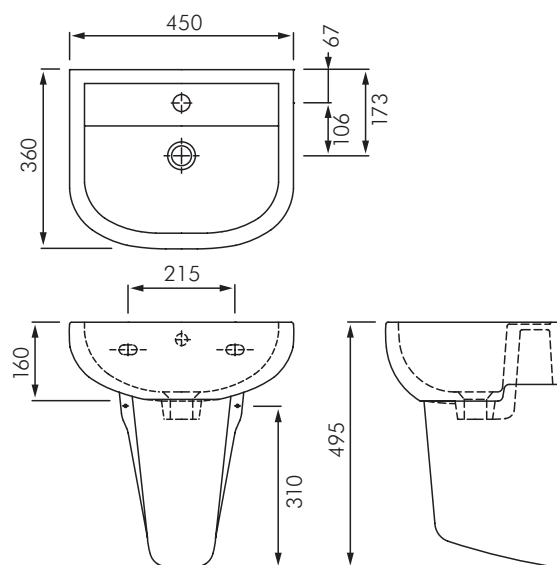

RA-CO2111HP45

COMPACT 450 WALL HUNG BASIN AND SHROUD

RAK
CERAMICS

DESCRIPTION

The Compact basin range have slender dimensions and are perfectly suited to smaller bathrooms.

Compact 450 basin & shroud complies with NZS4121 for use in accessible bathrooms.

Compact is available in semi recessed basin, wall hung 450 basin & shroud (as shown), wall hung 500 basin, integrated trap basin, slim basin and corner basin formats.

Colour: Alpine white only.

Tap holes: 1 tap hole.

Waste outlet: For 32mm overflow waste (not included). Refer separate literature for waste options.

Basin size: 450x360mm.

Overflow: With overflow only.

Fixing: FS31SL and FS32 wall fixing kits for basin and shroud included.

Dimensions: All dimensions in mm. Tolerance $\pm 5\%$ for below 200mm and $\pm 3\%$ above 200mm.

MODELS

RA-CO2111HP45 - RAK Compact 450 wall hung basin & shroud, 1 tap hole.

RA-CO2110HP45 - RAK Compact 450 wall hung basin & shroud, 1 tap hole and no overflow - special product, POA.