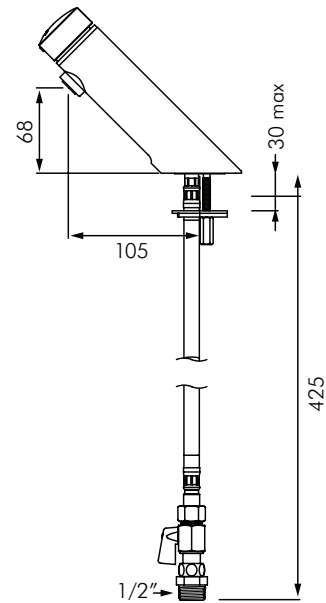

DE794000
TEMPOMIX 3
TIME FLOW BASIN MIXER

DELABIE

DESCRIPTION

DELABIE DE794000 is a deck mounted single control time flow basin mixer with a soft touch operation. Soft touch operation allows users to use the controls with no effort especially children, elderly or people with reduced physical ability. Temperature control and operation on the push button with adjustable maximum temperature limiter. Time flow is pre-set at ~7 seconds and can be adjusted from 3 to 10 seconds. Flow rate is pre-set at 3L/min at 300kPa, can be adjusted from 1.5 to 6L/min. Operating pressure is 100-500kPa, 300kPa is recommended. Chrome-plated solid brass body with tamperproof scale-resistant flow straightener and reinforced fixing.

Supplied with PEX flexible connectors, filters, non-return valves and M1/2" stopcocks.

INSTALLATION

- Deck mounted through Ø34mm hole.
- Reinforced fixation using 2x stainless steel fixing screws and support ring.
- 400mm PEX flexibles connect to 1/2" water supply.
- Equal Hot & Cold supply pressure (max 15% variation).
- Maximum Hot water temperature 55°C.
- Flow rate pre-set at 3L/min at 300kPa, can be adjusted from 1.5 to 6L/min by using a 2.5mm Allen key directly on the flow straightener.

MODELS

DE794000 - Standard model 3L/min - 6 star WELS rating.