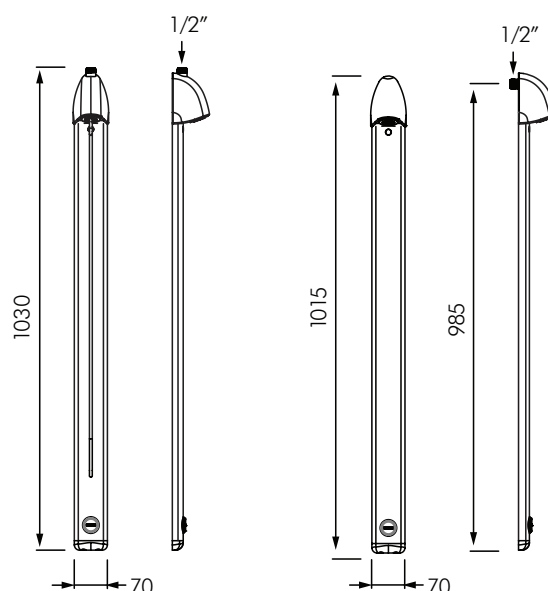

DE714700
 SPORTING 2
 SHOWER PANEL

DELABIE

DESCRIPTION

DELABIE DE714700 is a time flow shower panel for surface mounting with soft touch operation. The water inlet is adjustable for top or back inlet with integrated stopcock. Slimline structure with concealed fixings. Anodised aluminium panel with satin chrome tamperproof fixed shower head with scale resistant outlet and automatic flow regulator. Adjustable spray angle can be locked in place. Time flow ~30 seconds. Flow rate 6L/min at 300kPa. Operating pressure 100-500kPa, 300kPa is recommended.

Supplied with non-return valve, filter, integrated stopcock and M1/2" connection for mixer water supply.

We recommend installing a thermostatic mixing valve (see Water Tempering section).

INSTALLATION

- Surface mounted shower panel with soft touch operation and tamperproof shower head.
- For cold or tempered single water supply.
- M1/2" adjustable inlet with non-return valve, filter and integrated stopcock.
- Panel screw fixes to wall in position to achieve desired height.
- Flow rate 6L/min at 300kPa.
- Operating water pressure 100-500kPa.
- Adjustable spray angle can be locked in place.

MODELS

DE714700 - Standard model 6L/min - 3 star WELS rating.