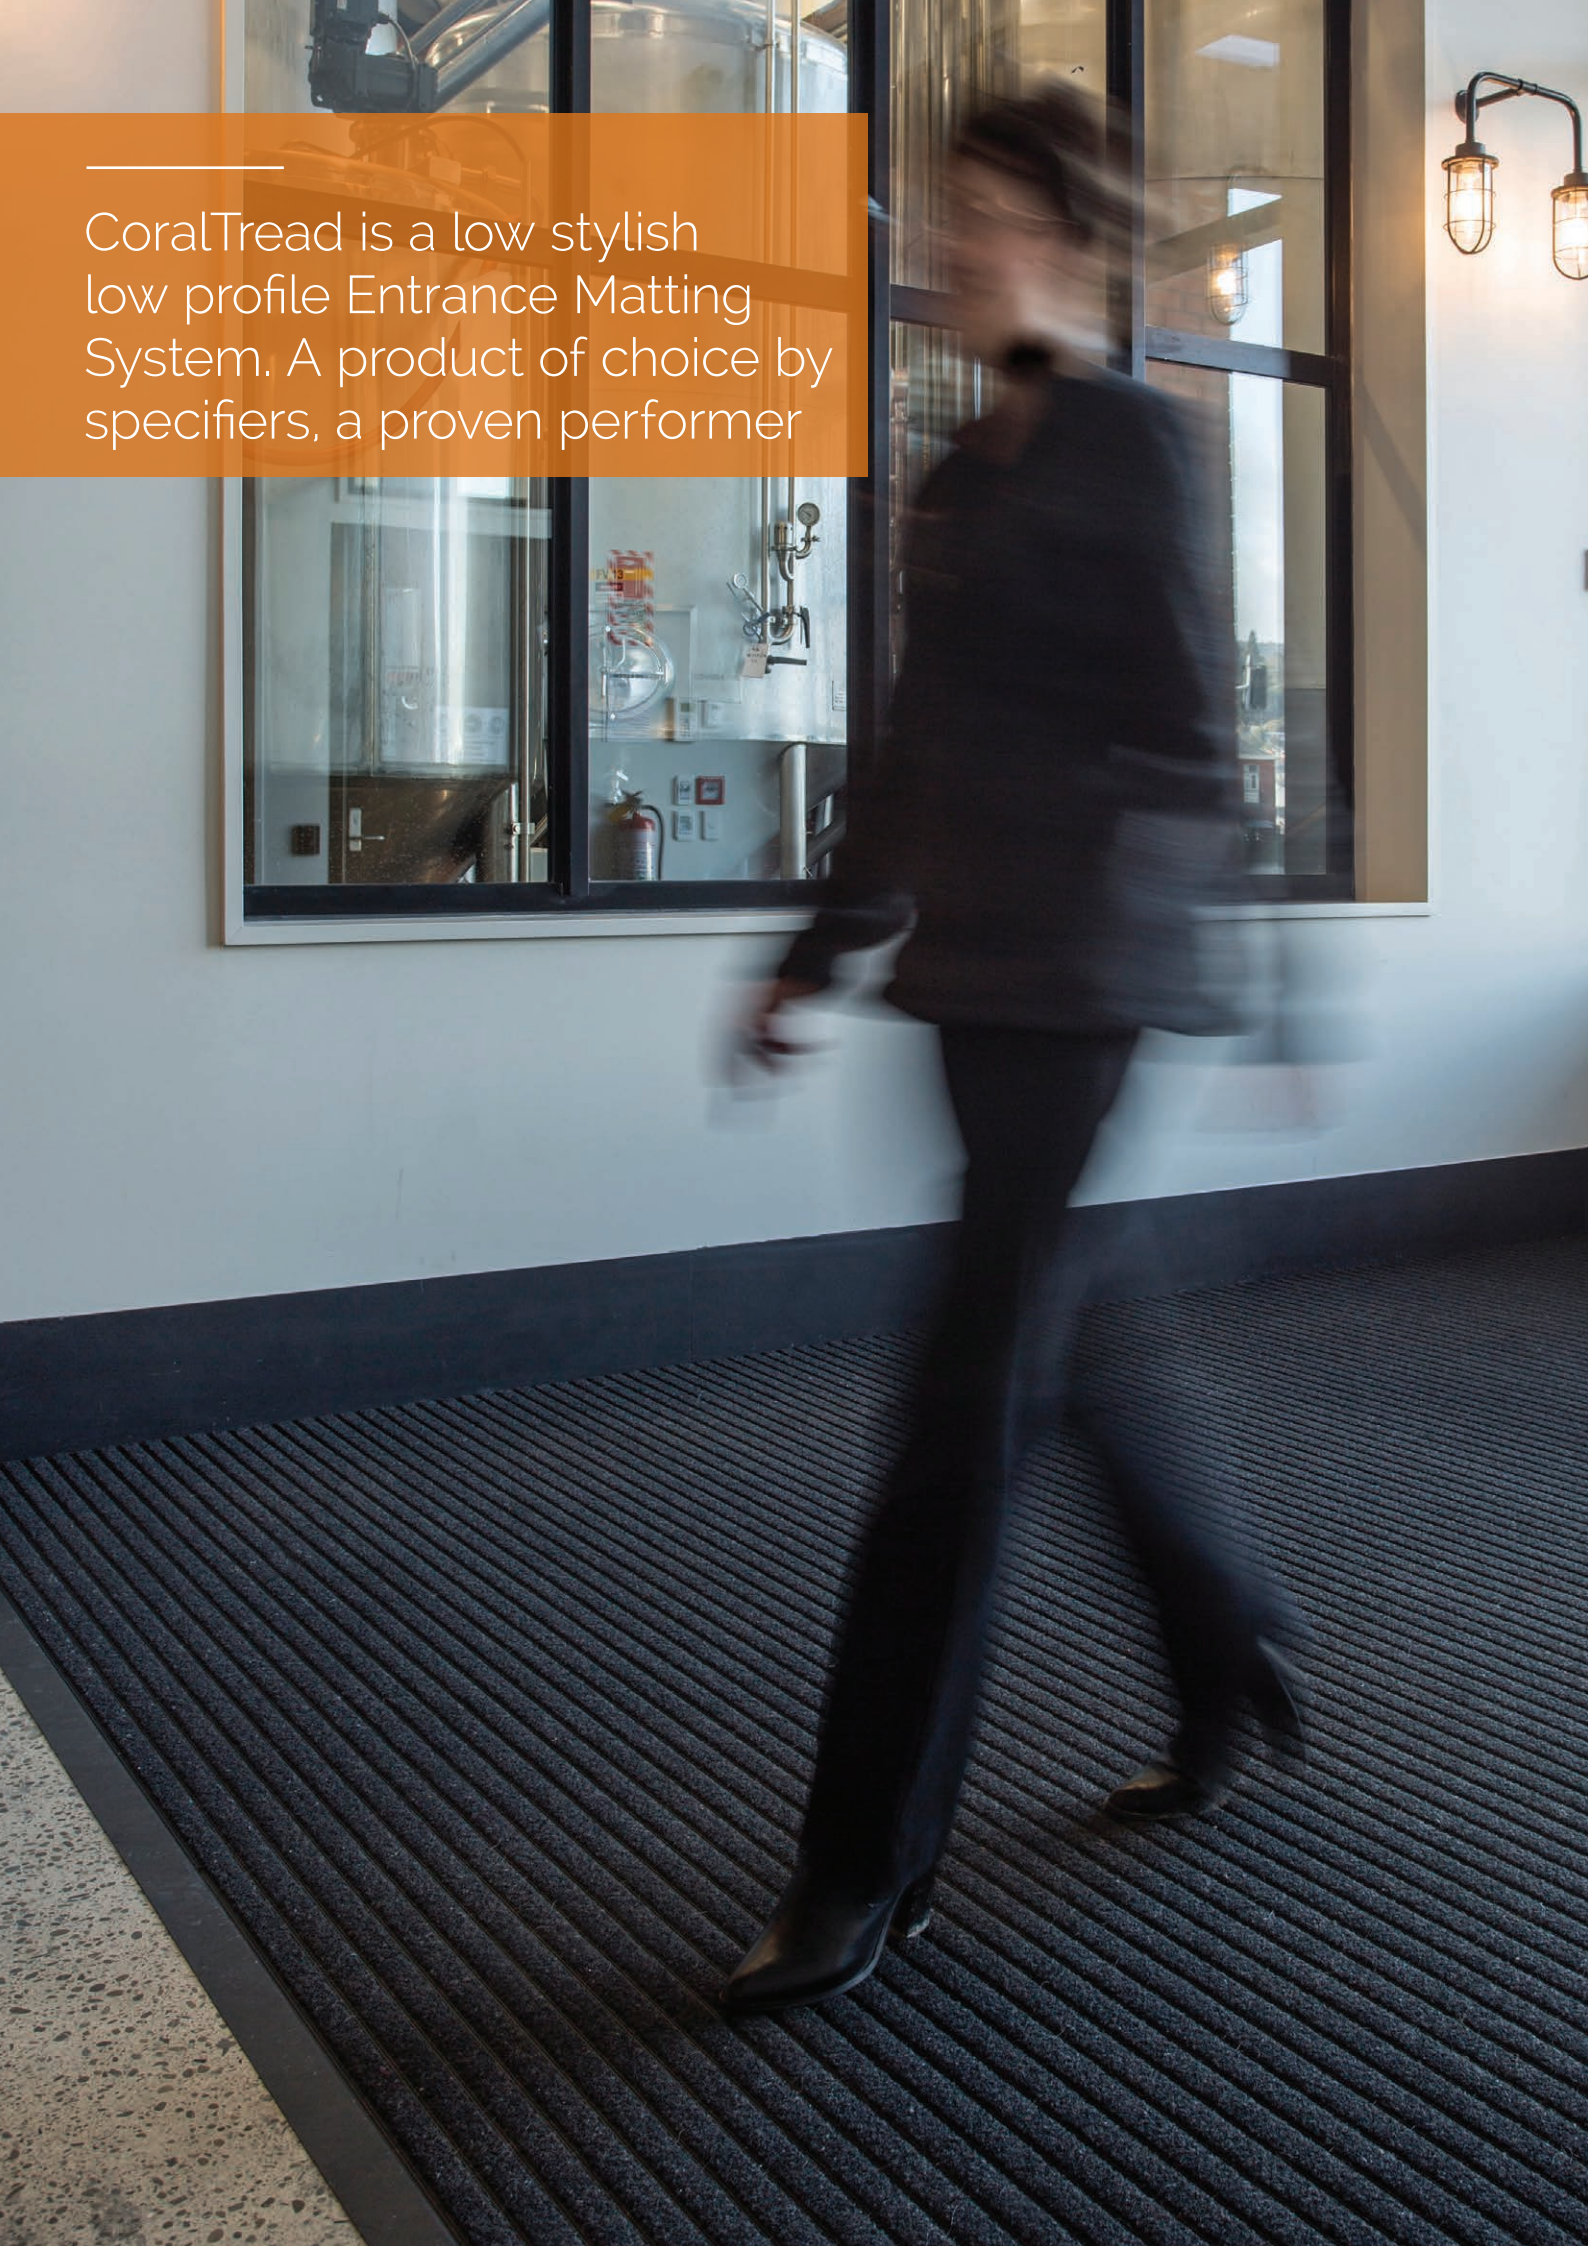

CoralTread is a low stylish
low profile Entrance Matting
System. A product of choice by
specifiers, a proven performer