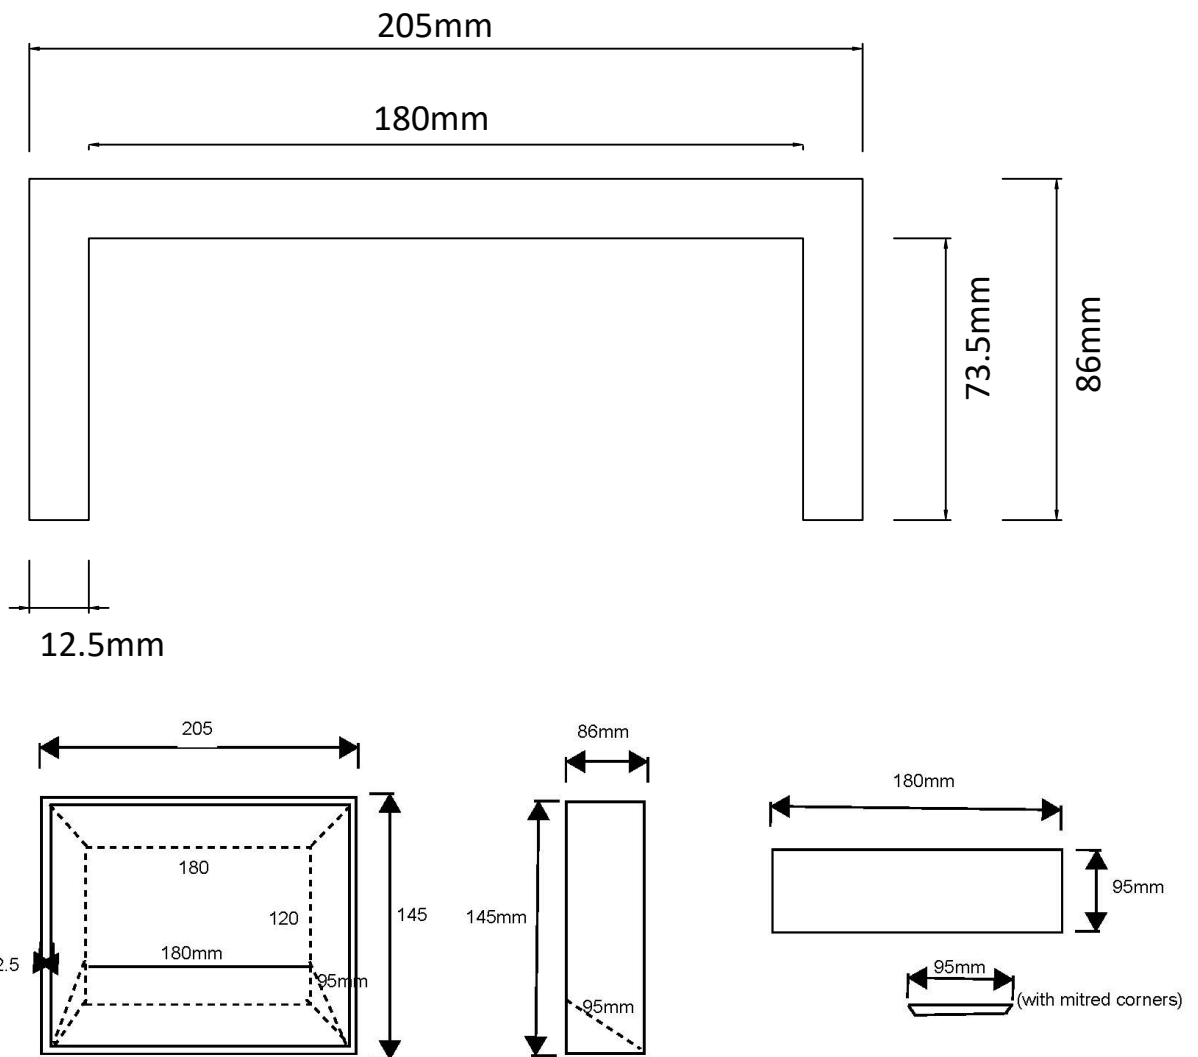

FOOTREST - 180mm x 120mm (inside dimensions)

External dimensions: 205 x 145mm