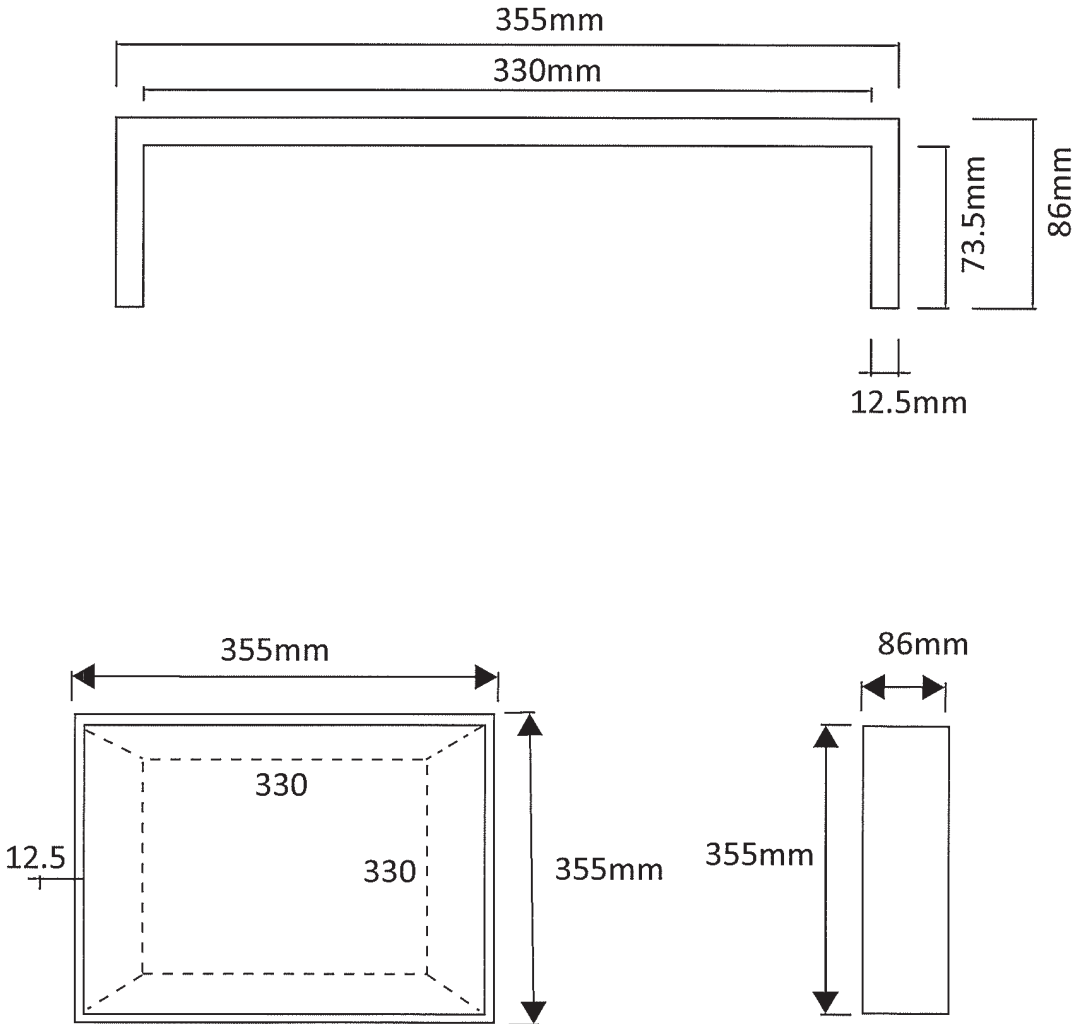

SHOWER NICHE - 330mm x 330mm (inside dimensions)

External dimensions: 355 x 355mm