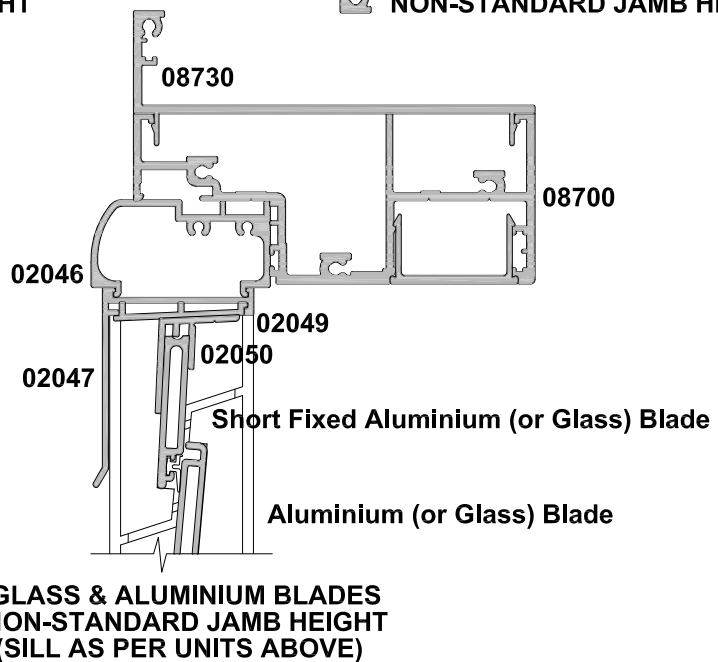

APL ARCHITECTURAL SERIES
ALTAIR LOUVRE
VERTICAL DETAILS
CROSS SECTION

CAD REF. VAAW06-0

DATE
01.06.11

SCALE
1:2

APL ARCHITECTURAL SERIES
ALTAIR LOUVRE
HORIZONTAL DETAILS
CROSS SECTION

CAD REF. VAAW07-0

DATE
01.06.11

SCALE
1:2