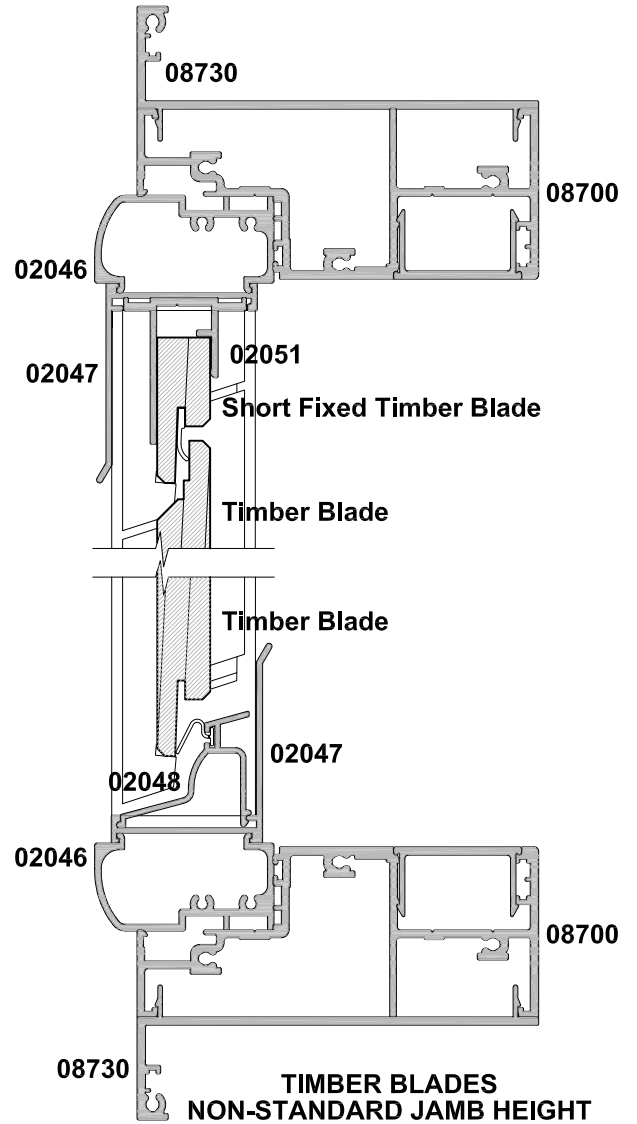

APL ARCHITECTURAL SERIES
ALTAIR LOUVRE
VERTICAL DETAILS
CROSS SECTION

CAD REF. VAAW06-0

DATE
01.06.11

SCALE
1:2

APL ARCHITECTURAL SERIES
ALTAIR LOUVRE
HORIZONTAL DETAILS
CROSS SECTION

CAD REF. VAAW07-0

DATE
01.06.11

SCALE
1:2