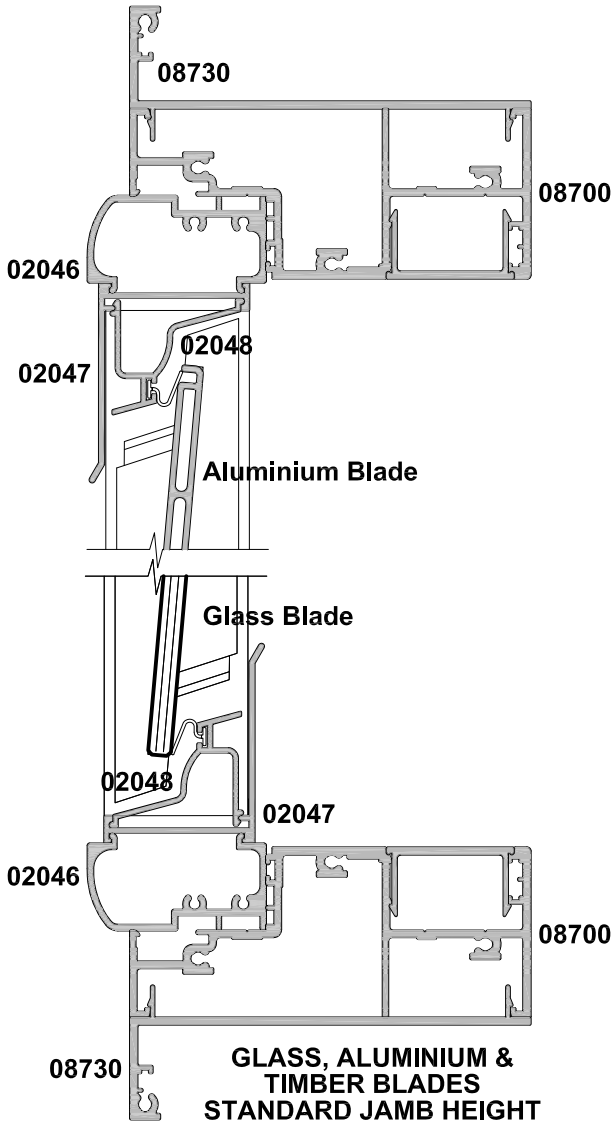

APL ARCHITECTURAL SERIES
ALTAIR LOUVRE
VERTICAL DETAILS
CROSS SECTION

CAD REF. VAAW06-0

DATE
01.06.11

SCALE
1:2

APL ARCHITECTURAL SERIES
ALTAIR LOUVRE
HORIZONTAL DETAILS
CROSS SECTION

CAD REF. VAAW07-0

DATE
01.06.11

SCALE
1:2