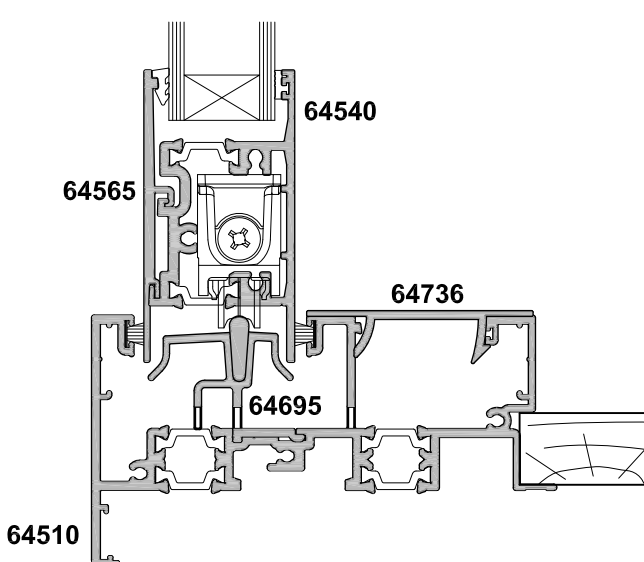

**METRO SERIES THERMAL HEART
SLIDING WINDOW
TWO PANEL SF
CROSS SECTION**

CAD REF. VTSW02-0

DATE
01.04.15

SCALE
1:2

SECTION A-A

SECTION B-B

**METRO SERIES THERMAL HEART
SLIDING WINDOW
TWO PANEL SF
CROSS SECTION**

CAD REF. VTSW03-0

DATE
01.04.15

SCALE
1:2

SECTION A-A

**METRO SERIES THERMAL HEART
SLIDING WINDOW
TWO PANEL SF WITH OVERLIGHT OPTION
CROSS SECTION**

CAD REF. VTSW04-0

DATE
01.04.15

SCALE
1:2

SECTION A-A

SECTION B-B

FIXED OVERLITE OPTION

**METRO SERIES THERMAL HEART
SLIDING WINDOW
FOUR PANEL FSSF
CROSS SECTION**

CAD REF. VTSW05-0

DATE
01.04.15

SCALE
1:2

**METRO SERIES THERMAL HEART
SLIDING WINDOW
THREE PANEL SSF
CROSS SECTION**