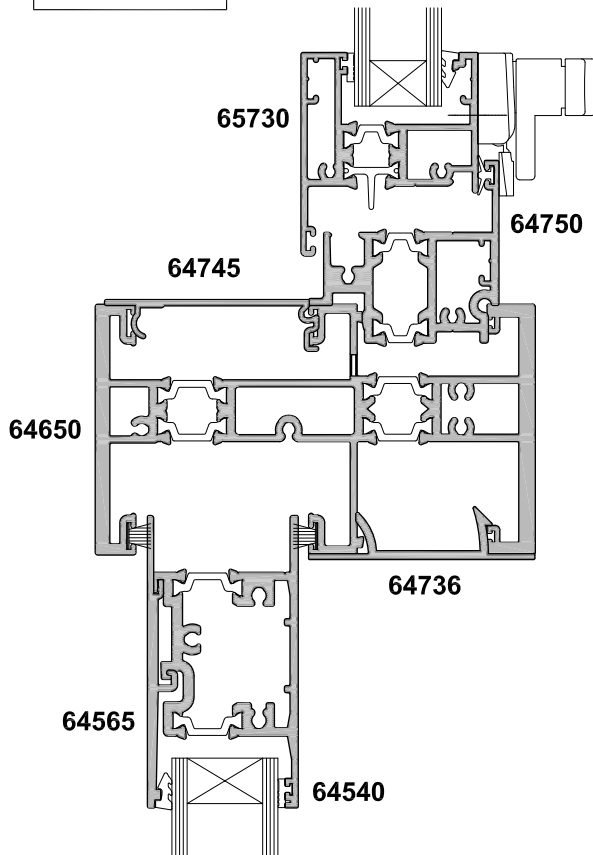

**METRO SERIES THERMAL HEART
SLIDING WINDOW
TWO PANEL SF
CROSS SECTION**

CAD REF. VTSW02-0

DATE
01.04.15

SCALE
1:2

SECTION A-A

SECTION B-B

**METRO SERIES THERMAL HEART
SLIDING WINDOW
TWO PANEL SF
CROSS SECTION**

CAD REF. VTSW03-0

DATE
01.04.15

SCALE
1:2

SECTION A-A

**METRO SERIES THERMAL HEART
SLIDING WINDOW
TWO PANEL SF WITH OVERLIGHT OPTION
CROSS SECTION**

CAD REF. VTSW04-0

DATE
01.04.15

SCALE
1:2

SECTION A-A

SECTION B-B

FIXED OVERLITE OPTION

**METRO SERIES THERMAL HEART
SLIDING WINDOW
FOUR PANEL FSSF
CROSS SECTION**

CAD REF. VTSW05-0

DATE
01.04.15

SCALE
1:2

**METRO SERIES THERMAL HEART
SLIDING WINDOW
THREE PANEL SSF
CROSS SECTION**