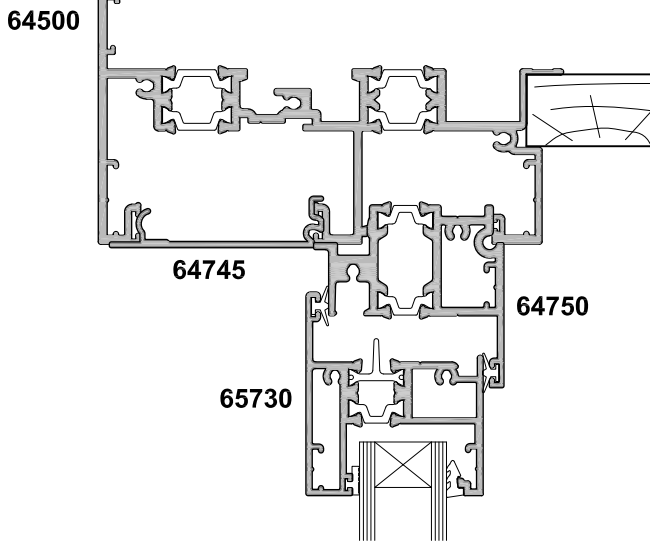

**METRO SERIES THERMAL HEART
SLIDING WINDOW
TWO PANEL SF
CROSS SECTION**

CAD REF. VTSW02-0

DATE
01.04.15

SCALE
1:2

SECTION A-A

SECTION B-B

**METRO SERIES THERMAL HEART
SLIDING WINDOW
TWO PANEL SF
CROSS SECTION**

CAD REF. VTSW03-0

DATE
01.04.15

SCALE
1:2

SECTION A-A

**METRO SERIES THERMAL HEART
SLIDING WINDOW
TWO PANEL SF WITH OVERLIGHT OPTION
CROSS SECTION**

CAD REF. VTSW04-0

DATE
01.04.15

SCALE
1:2

SECTION A-A

SECTION B-B

FIXED OVERLITE OPTION

**METRO SERIES THERMAL HEART
SLIDING WINDOW
FOUR PANEL FSSF
CROSS SECTION**

CAD REF. VTSW05-0

DATE
01.04.15

SCALE
1:2

**METRO SERIES THERMAL HEART
SLIDING WINDOW
THREE PANEL SSF
CROSS SECTION**