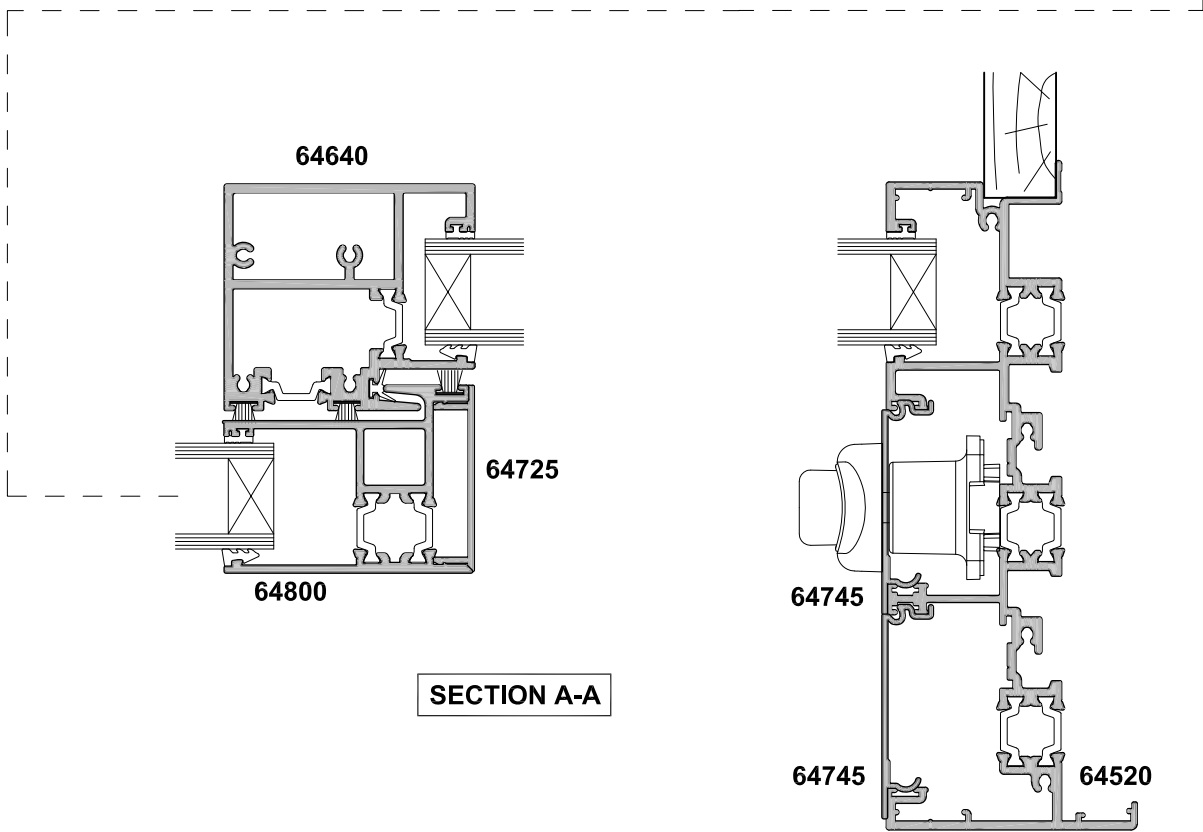

**METRO SERIES THERMAL HEART
SLIDING WINDOW
SIX PANEL FSSSSF
CROSS SECTION**

CAD REF. VTSW08-0

DATE
01.04.15

SCALE
1:2

SECTION A-A