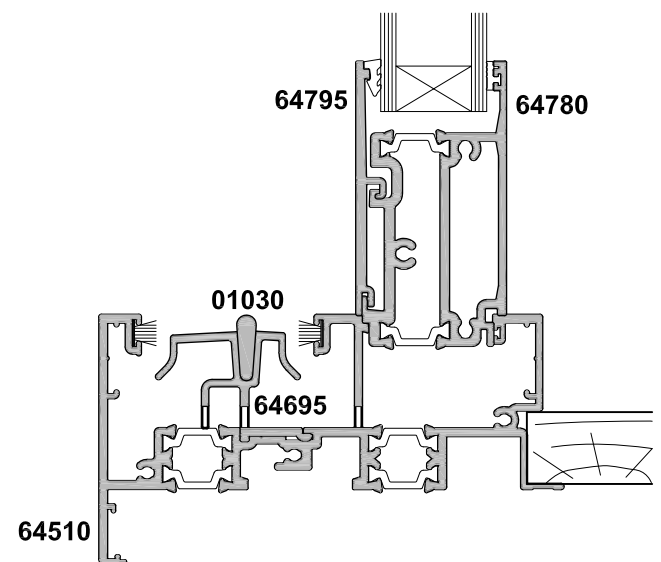

**METRO SERIES THERMAL HEART
SLIDING WINDOW
TWO PANEL SF
CROSS SECTION**

CAD REF. VTSW02-0

DATE
01.04.15

SCALE
1:2

SECTION A-A

SECTION B-B

**METRO SERIES THERMAL HEART
SLIDING WINDOW
TWO PANEL SF
CROSS SECTION**

CAD REF. VTSW03-0

DATE
01.04.15

SCALE
1:2

SECTION A-A

**METRO SERIES THERMAL HEART
SLIDING WINDOW
TWO PANEL SF WITH OVERLIGHT OPTION
CROSS SECTION**

CAD REF. VTSW04-0

DATE
01.04.15

SCALE
1:2

SECTION A-A

SECTION B-B

FIXED OVERLITE OPTION

**METRO SERIES THERMAL HEART
SLIDING WINDOW
FOUR PANEL FSSF
CROSS SECTION**

CAD REF. VTSW05-0

DATE
01.04.15

SCALE
1:2

**METRO SERIES THERMAL HEART
SLIDING WINDOW
THREE PANEL SSF
CROSS SECTION**