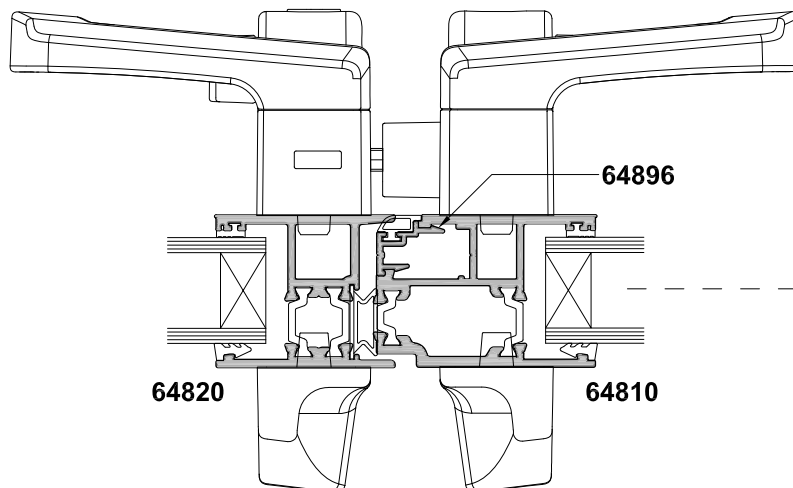

SECTION A-A

SECTION B-B

FIXED OVERLITE OPTION

**METRO SERIES THERMAL HEART
SLIDING WINDOW
FOUR PANEL FSSF
CROSS SECTION**

CAD REF. VTSW05-0

DATE
01.04.15

SCALE
1:2

**METRO SERIES THERMAL HEART
SLIDING WINDOW
THREE PANEL SSF
CROSS SECTION**