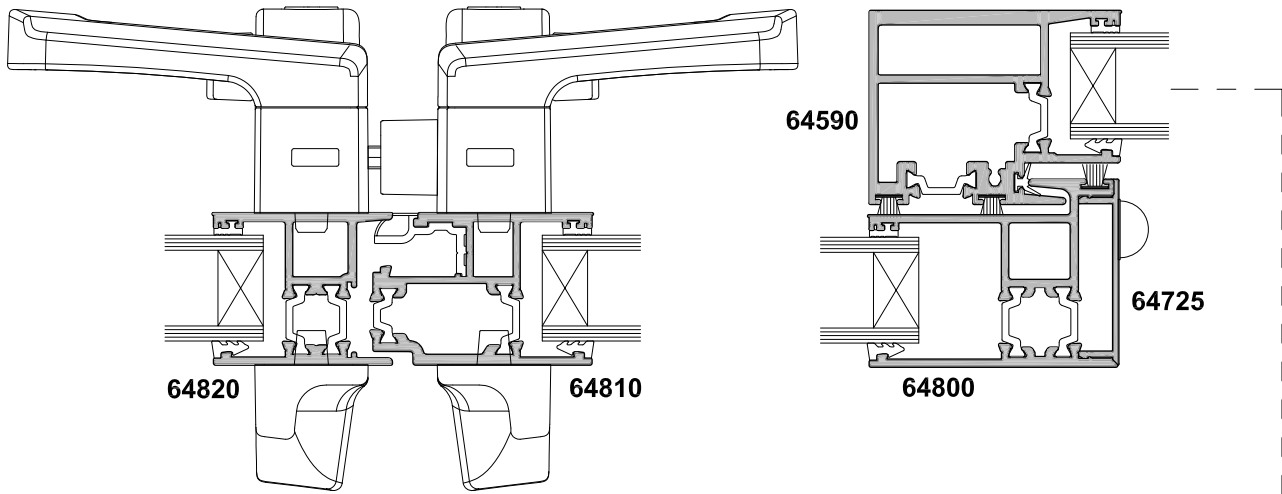

**METRO SERIES THERMAL HEART
SLIDING WINDOW
SIX PANEL FSSSSF
CROSS SECTION**

CAD REF. VTSW08-0

DATE
01.04.15

SCALE
1:2

SECTION A-A