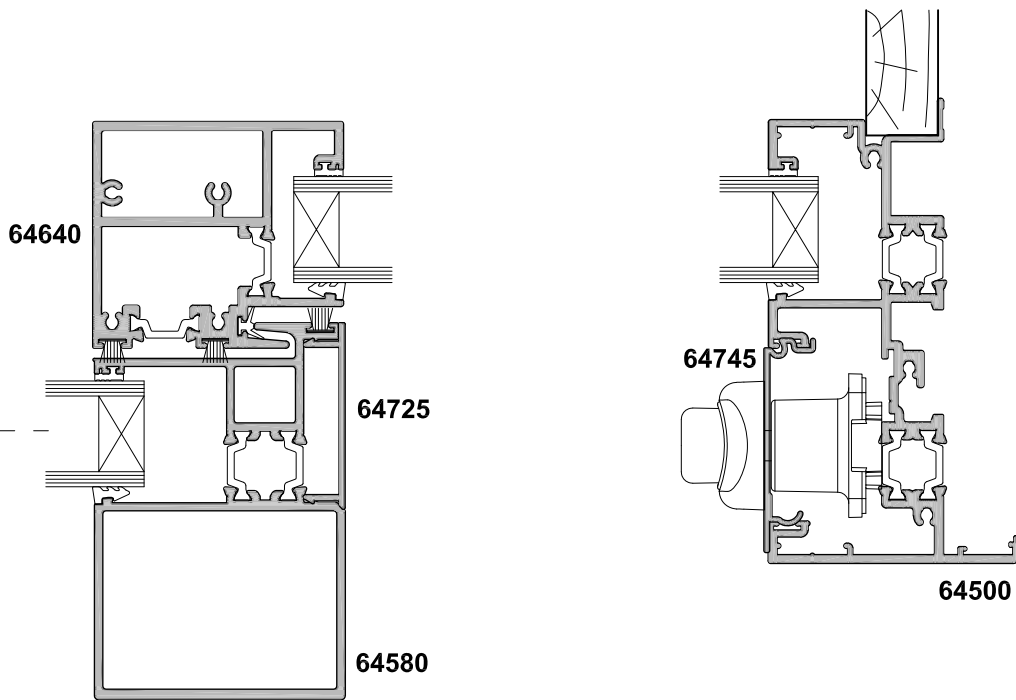

**METRO SERIES THERMAL HEART
SLIDING WINDOW
TWO PANEL SF
CROSS SECTION**

CAD REF. VTSW02-0

DATE
01.04.15

SCALE
1:2

SECTION A-A

SECTION B-B

**METRO SERIES THERMAL HEART
SLIDING WINDOW
TWO PANEL SF
CROSS SECTION**

CAD REF. VTSW03-0

DATE
01.04.15

SCALE
1:2

SECTION A-A

**METRO SERIES THERMAL HEART
SLIDING WINDOW
TWO PANEL SF WITH OVERLIGHT OPTION
CROSS SECTION**

CAD REF. VTSW04-0

DATE
01.04.15

SCALE
1:2

SECTION A-A

SECTION B-B

FIXED OVERLITE OPTION

**METRO SERIES THERMAL HEART
SLIDING WINDOW
FOUR PANEL FSSF
CROSS SECTION**

CAD REF. VTSW05-0

DATE
01.04.15

SCALE
1:2

**METRO SERIES THERMAL HEART
SLIDING WINDOW
THREE PANEL SSF
CROSS SECTION**