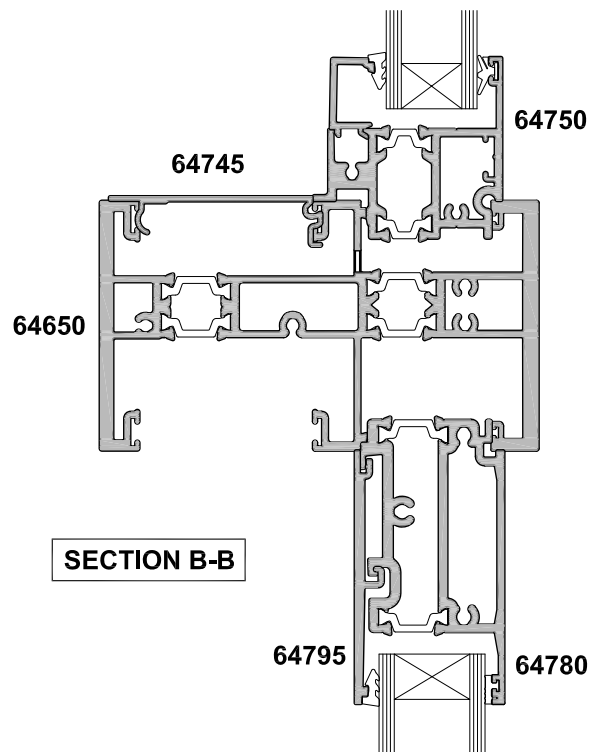

**METRO SERIES THERMAL HEART
SLIDING WINDOW
TWO PANEL SF
CROSS SECTION**

CAD REF. VTSW02-0

DATE
01.04.15

SCALE
1:2

SECTION A-A

SECTION B-B

**METRO SERIES THERMAL HEART
SLIDING WINDOW
TWO PANEL SF
CROSS SECTION**

CAD REF. VTSW03-0

DATE
01.04.15

SCALE
1:2

SECTION A-A

**METRO SERIES THERMAL HEART
SLIDING WINDOW
TWO PANEL SF WITH OVERLIGHT OPTION
CROSS SECTION**

CAD REF. VTSW04-0

DATE
01.04.15

SCALE
1:2

SECTION A-A

SECTION B-B

FIXED OVERLITE OPTION

**METRO SERIES THERMAL HEART
SLIDING WINDOW
FOUR PANEL FSSF
CROSS SECTION**

CAD REF. VTSW05-0

DATE
01.04.15

SCALE
1:2

**METRO SERIES THERMAL HEART
SLIDING WINDOW
THREE PANEL SSF
CROSS SECTION**