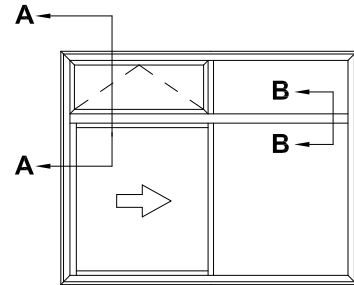

CAD REF. VTSW03-0

DATE
01.04.15

SCALE
1:2

SECTION A-A

**METRO SERIES THERMAL HEART
SLIDING WINDOW
TWO PANEL SF WITH OVERLIGHT OPTION
CROSS SECTION**

CAD REF. VTSW04-0

DATE
01.04.15

SCALE
1:2

SECTION A-A

SECTION B-B

FIXED OVERLITE OPTION

**METRO SERIES THERMAL HEART
SLIDING WINDOW
FOUR PANEL FSSF
CROSS SECTION**

CAD REF. VTSW05-0

DATE
01.04.15

SCALE
1:2

**METRO SERIES THERMAL HEART
SLIDING WINDOW
THREE PANEL SSF
CROSS SECTION**