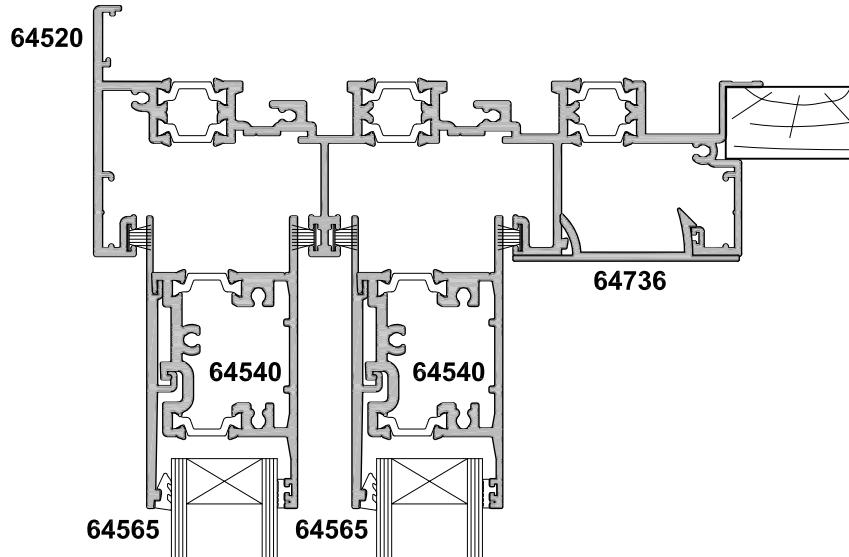

**METRO SERIES THERMAL HEART
SLIDING WINDOW
TWO PANEL SF
CROSS SECTION**

CAD REF. VTSW02-0

DATE
01.04.15

SCALE
1:2

SECTION A-A

SECTION B-B

**METRO SERIES THERMAL HEART
SLIDING WINDOW
TWO PANEL SF
CROSS SECTION**

SECTION A-A

SECTION B-B

FIXED OVERLITE OPTION

**METRO SERIES THERMAL HEART
SLIDING WINDOW
FOUR PANEL FSSF
CROSS SECTION**

CAD REF. VTSW05-0

DATE
01.04.15

SCALE
1:2

**METRO SERIES THERMAL HEART
SLIDING WINDOW
THREE PANEL SSF
CROSS SECTION**

CAD REF. VTSW06-0

DATE
01.04.15

SCALE
1:2

SECTION A-A

**METRO SERIES THERMAL HEART
SLIDING WINDOW
THREE PANEL SSF
CROSS SECTION**

CAD REF. VTSW07-0

DATE
01.04.15

SCALE
1:2