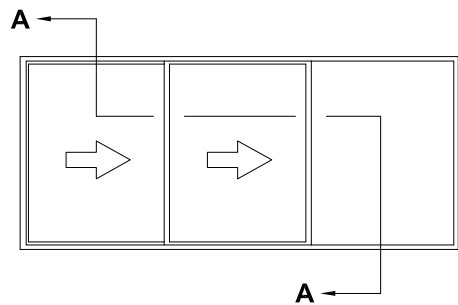

**METRO SERIES THERMAL HEART
SLIDING WINDOW
THREE PANEL SSF
CROSS SECTION**

CAD REF. VTSW06-0

DATE
01.04.15

SCALE
1:2

SECTION A-A