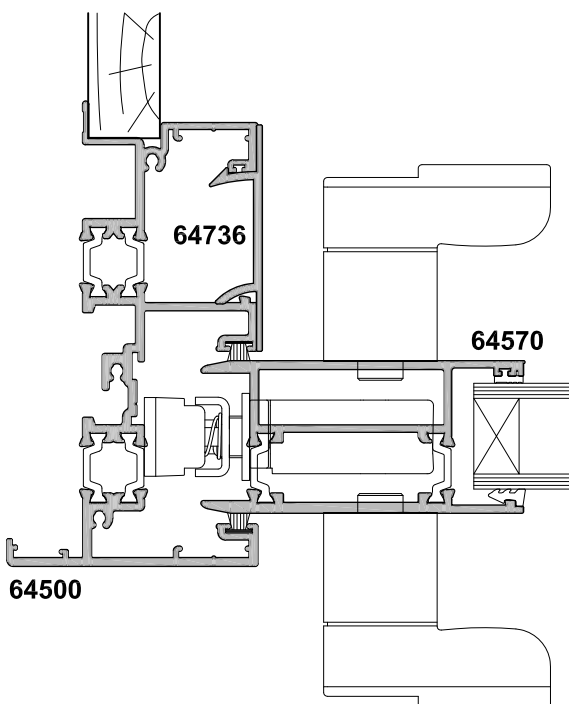

**METRO SERIES THERMAL HEART
SLIDING WINDOW
TWO PANEL SF
CROSS SECTION**

CAD REF. VTSW02-0

DATE
01.04.15

SCALE
1:2

SECTION A-A

SECTION B-B

**METRO SERIES THERMAL HEART
SLIDING WINDOW
TWO PANEL SF
CROSS SECTION**

CAD REF. VTSW03-0

DATE
01.04.15

SCALE
1:2

SECTION A-A

**METRO SERIES THERMAL HEART
SLIDING WINDOW
TWO PANEL SF WITH OVERLIGHT OPTION
CROSS SECTION**

CAD REF. VTSW04-0

DATE
01.04.15

SCALE
1:2

SECTION A-A

SECTION B-B

FIXED OVERLITE OPTION

**METRO SERIES THERMAL HEART
SLIDING WINDOW
FOUR PANEL FSSF
CROSS SECTION**

CAD REF. VTSW05-0

DATE
01.04.15

SCALE
1:2

**METRO SERIES THERMAL HEART
SLIDING WINDOW
THREE PANEL SSF
CROSS SECTION**