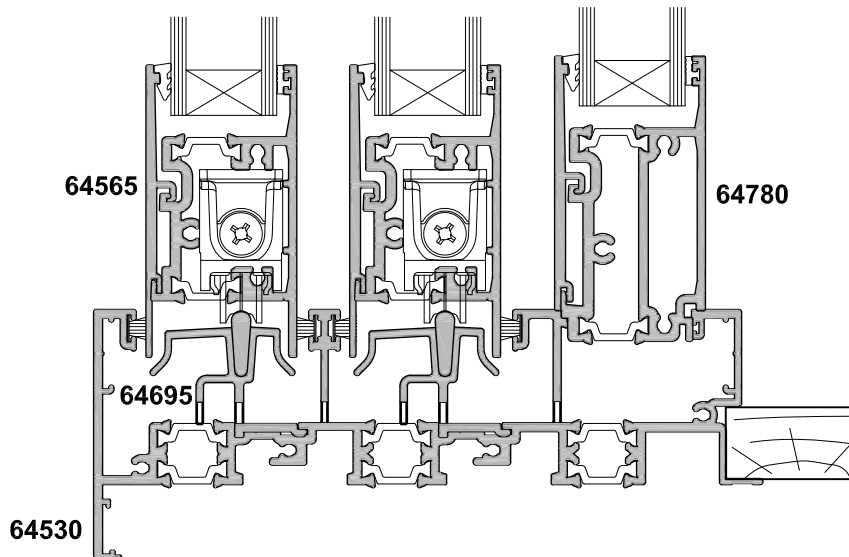

**METRO SERIES THERMAL HEART
SLIDING WINDOW
TWO PANEL SF
CROSS SECTION**

CAD REF. VTSW02-0

DATE
01.04.15

SCALE
1:2

SECTION A-A

SECTION B-B

**METRO SERIES THERMAL HEART
SLIDING WINDOW
TWO PANEL SF
CROSS SECTION**

CAD REF. VTSW03-0

DATE
01.04.15

SCALE
1:2

SECTION A-A

**METRO SERIES THERMAL HEART
SLIDING WINDOW
TWO PANEL SF WITH OVERLIGHT OPTION
CROSS SECTION**

CAD REF. VTSW04-0

DATE
01.04.15

SCALE
1:2

SECTION A-A

SECTION B-B

FIXED OVERLITE OPTION

**METRO SERIES THERMAL HEART
SLIDING WINDOW
FOUR PANEL FSSF
CROSS SECTION**

CAD REF. VTSW05-0

DATE
01.04.15

SCALE
1:2

**METRO SERIES THERMAL HEART
SLIDING WINDOW
THREE PANEL SSF
CROSS SECTION**

CAD REF. VTSW06-0

DATE
01.04.15

SCALE
1:2

SECTION A-A

**METRO SERIES THERMAL HEART
SLIDING WINDOW
THREE PANEL SSF
CROSS SECTION**

CAD REF. VTSW07-0

DATE
01.04.15

SCALE
1:2