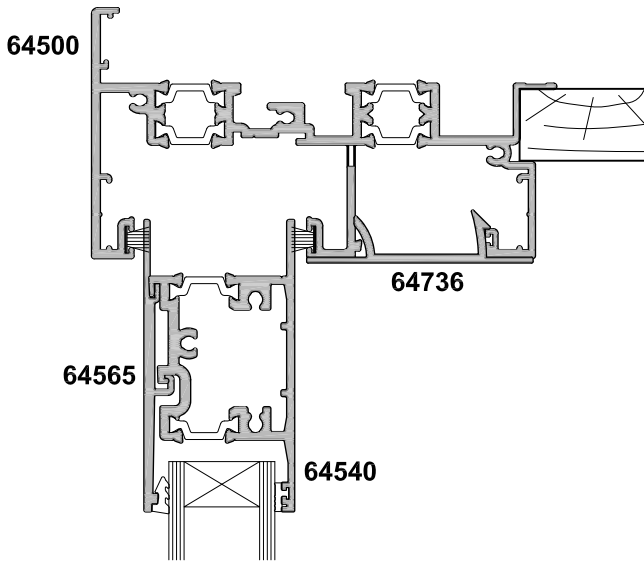

**METRO SERIES THERMAL HEART
SLIDING WINDOW
TWO PANEL SF
CROSS SECTION**

CAD REF. VTSW02-0

DATE
01.04.15

SCALE
1:2

SECTION A-A

SECTION B-B

**METRO SERIES THERMAL HEART
SLIDING WINDOW
TWO PANEL SF
CROSS SECTION**

CAD REF. VTSW03-0

DATE
01.04.15

SCALE
1:2

SECTION A-A

**METRO SERIES THERMAL HEART
SLIDING WINDOW
TWO PANEL SF WITH OVERLIGHT OPTION
CROSS SECTION**

CAD REF. VTSW04-0

DATE
01.04.15

SCALE
1:2

SECTION A-A

SECTION B-B

FIXED OVERLITE OPTION

**METRO SERIES THERMAL HEART
SLIDING WINDOW
FOUR PANEL FSSF
CROSS SECTION**

CAD REF. VTSW05-0

DATE
01.04.15

SCALE
1:2

**METRO SERIES THERMAL HEART
SLIDING WINDOW
THREE PANEL SSF
CROSS SECTION**