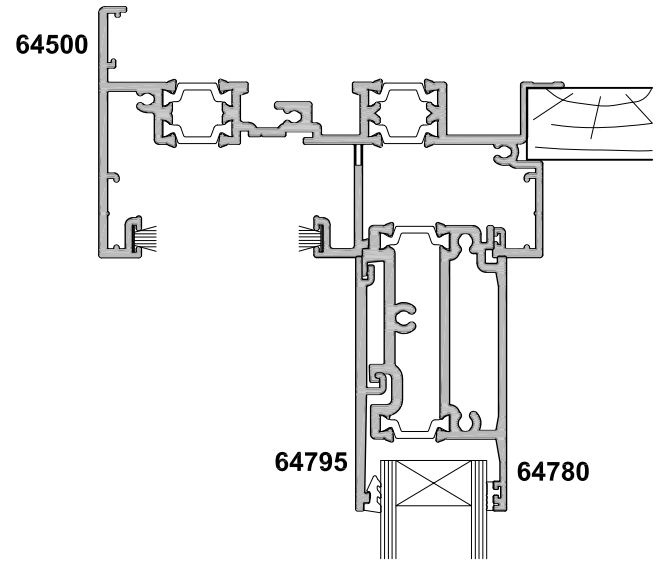

**METRO SERIES THERMAL HEART
SLIDING WINDOW
TWO PANEL SF
CROSS SECTION**

CAD REF. VTSW02-0

DATE
01.04.15

SCALE
1:2

SECTION A-A

SECTION B-B

**METRO SERIES THERMAL HEART
SLIDING WINDOW
TWO PANEL SF
CROSS SECTION**

CAD REF. VTSW03-0

DATE
01.04.15

SCALE
1:2

SECTION A-A

**METRO SERIES THERMAL HEART
SLIDING WINDOW
TWO PANEL SF WITH OVERLIGHT OPTION
CROSS SECTION**

CAD REF. VTSW04-0

DATE
01.04.15

SCALE
1:2

SECTION A-A

SECTION B-B

FIXED OVERLITE OPTION

**METRO SERIES THERMAL HEART
SLIDING WINDOW
FOUR PANEL FSSF
CROSS SECTION**

CAD REF. VTSW05-0

DATE
01.04.15

SCALE
1:2

**METRO SERIES THERMAL HEART
SLIDING WINDOW
THREE PANEL SSF
CROSS SECTION**