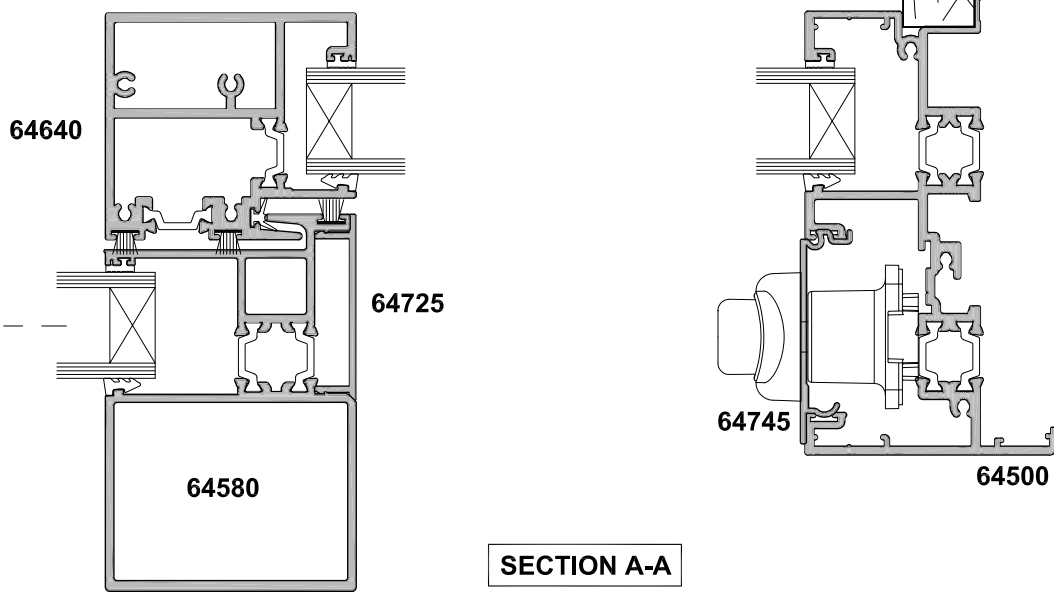

SECTION A-A

SECTION B-B

FIXED OVERLITE OPTION

**METRO SERIES THERMAL HEART
SLIDING WINDOW
FOUR PANEL FSSF
CROSS SECTION**

CAD REF. VTSW05-0

DATE
01.04.15

SCALE
1:2

**METRO SERIES THERMAL HEART
SLIDING WINDOW
THREE PANEL SSF
CROSS SECTION**