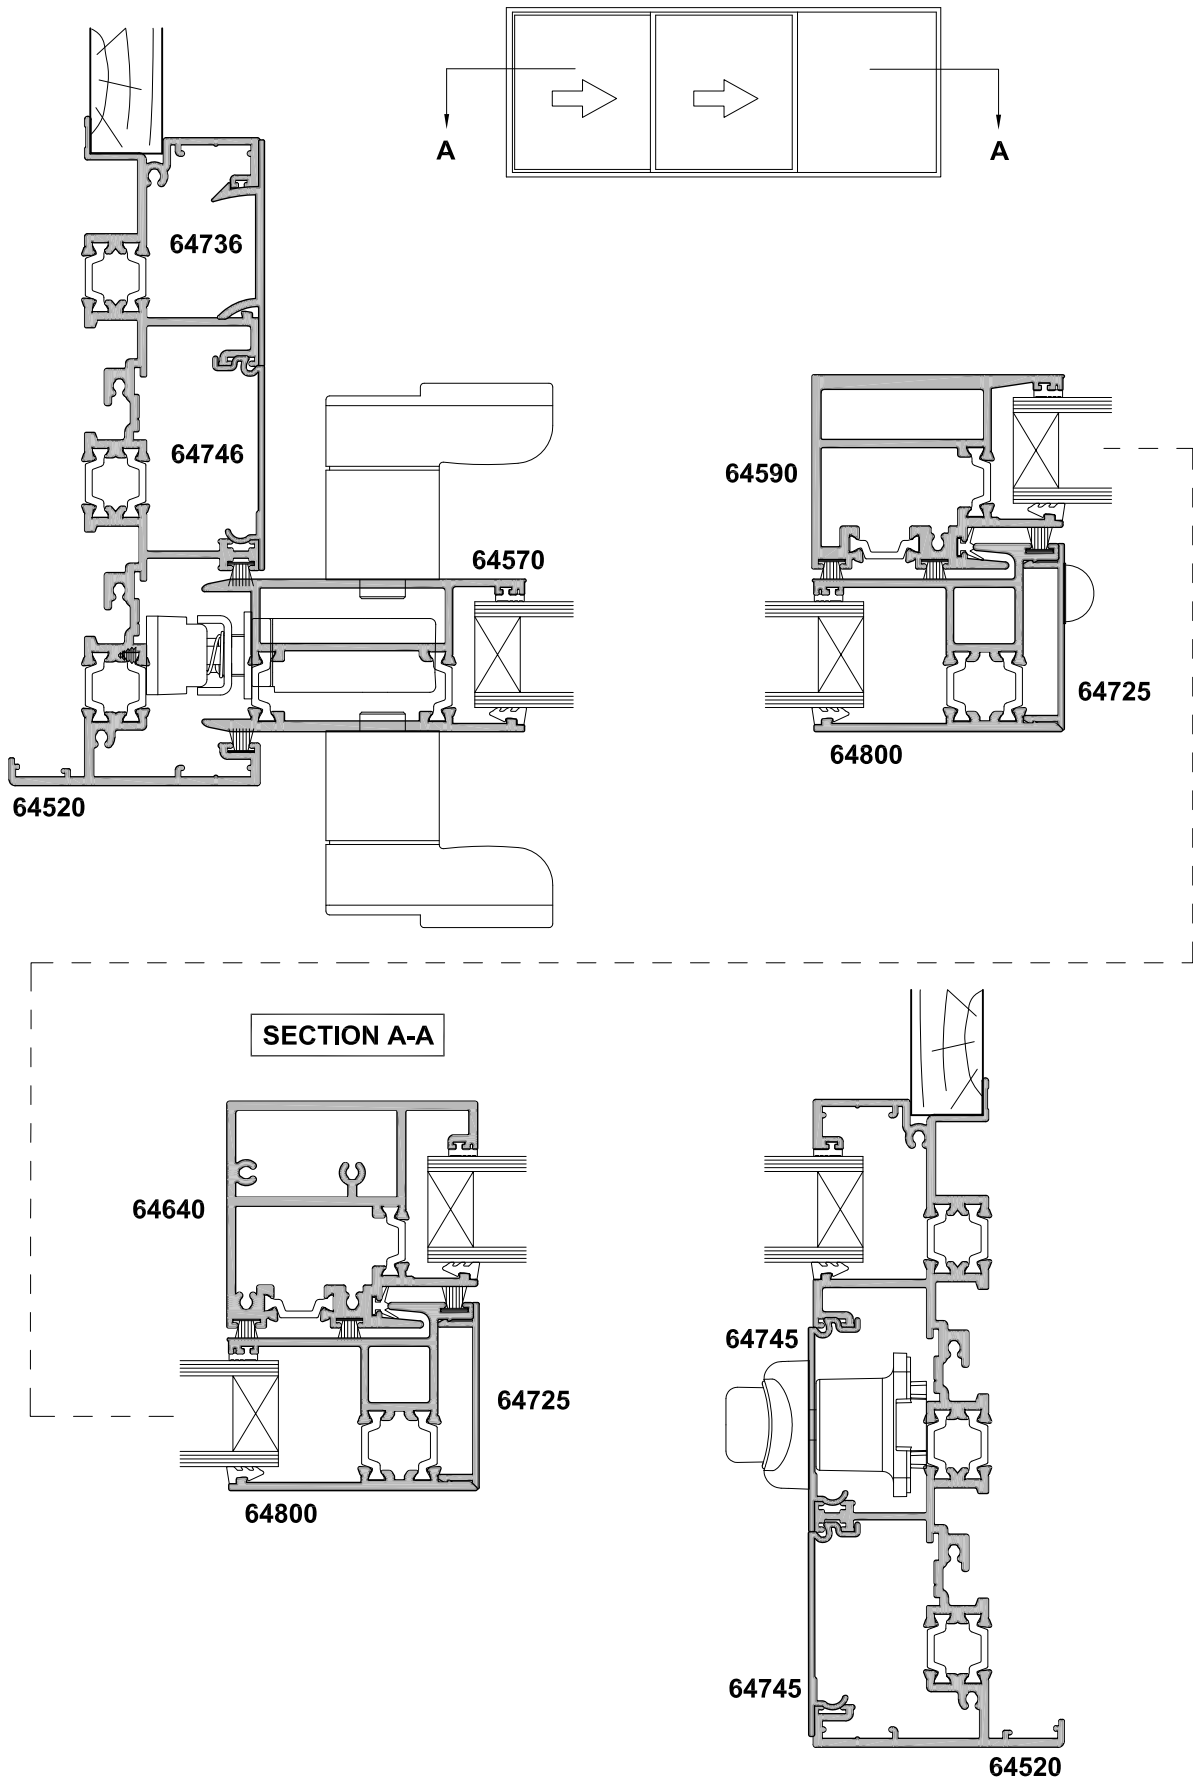

**METRO SERIES THERMAL HEART
SLIDING WINDOW
TWO PANEL SF
CROSS SECTION**

CAD REF. VTSW02-0

DATE
01.04.15

SCALE
1:2

SECTION A-A

SECTION B-B

**METRO SERIES THERMAL HEART
SLIDING WINDOW
TWO PANEL SF
CROSS SECTION**

SECTION A-A

SECTION B-B

FIXED OVERLITE OPTION

**METRO SERIES THERMAL HEART
SLIDING WINDOW
FOUR PANEL FSSF
CROSS SECTION**

CAD REF. VTSW05-0

DATE
01.04.15

SCALE
1:2

**METRO SERIES THERMAL HEART
SLIDING WINDOW
THREE PANEL SSF
CROSS SECTION**

CAD REF. VTSW06-0

DATE
01.04.15

SCALE
1:2

SECTION A-A

**METRO SERIES THERMAL HEART
SLIDING WINDOW
THREE PANEL SSF
CROSS SECTION**

CAD REF. VTSW07-0

DATE
01.04.15

SCALE
1:2