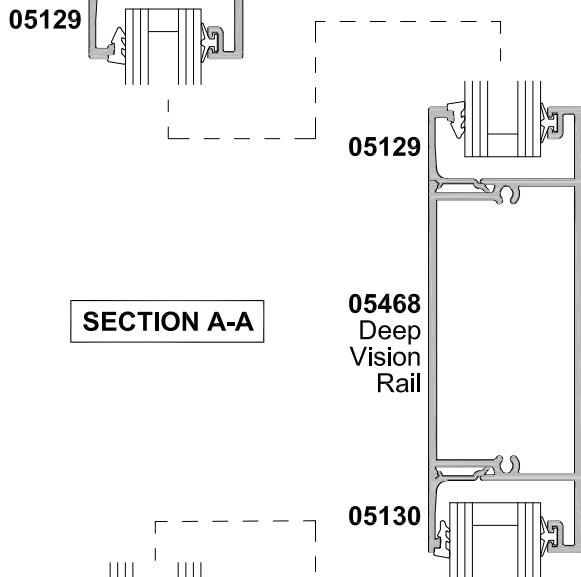

# FRENCH DOOR, OPEN OUT COUPLED SIDELIGHT AND VISION RAILS CROSS SECTION

CAD REF. VHD04-0

DATE  
01.04.19

SCALE  
1:2

**SECTION A-A**

**05468**  
Deep  
Vision  
Rail

**SECTION B-B**

**05469**  
Deep  
Sidelight  
Vision  
Rail