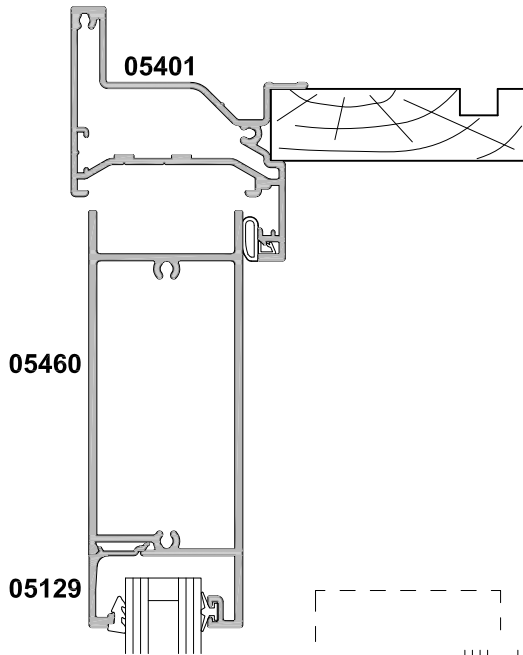

# FRENCH DOOR, OPEN OUT COUPLED SIDELIGHT AND VISION RAILS CROSS SECTION

CAD REF. VHD04-0

DATE  
01.04.19

SCALE  
1:2

**SECTION A-A**

**05468**  
Deep  
Vision  
Rail

**SECTION B-B**

**05469**  
Deep  
Sidelight  
Vision  
Rail