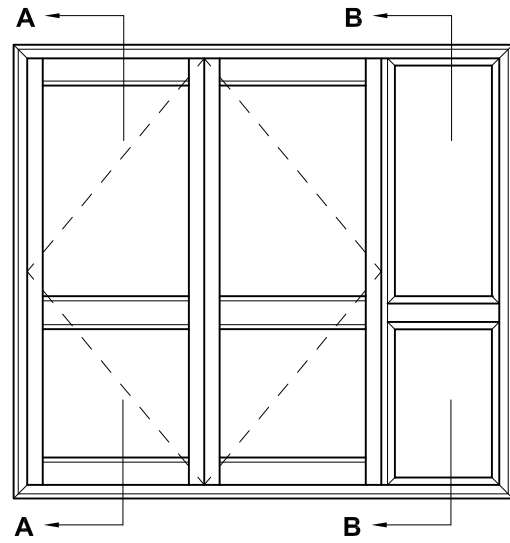

# FRENCH DOOR, OPEN OUT COUPLED SIDELIGHT AND VISION RAILS CROSS SECTION

CAD REF. VHD04-0

DATE  
01.04.19

SCALE  
1:2

**SECTION A-A**

**05468**  
Deep  
Vision  
Rail

**SECTION B-B**

**05469**  
Deep  
Sidelight  
Vision  
Rail