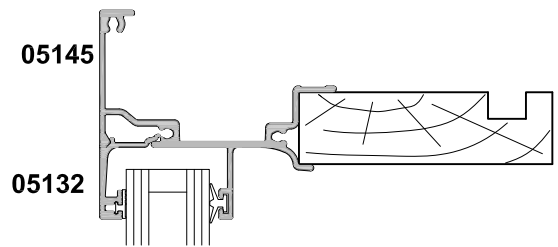

# FRENCH DOOR, OPEN OUT COUPLED SIDELIGHT AND VISION RAILS CROSS SECTION

CAD REF. VHD04-0

DATE  
01.04.19

SCALE  
1:2

**SECTION A-A**

**05468**  
Deep  
Vision  
Rail

**SECTION B-B**

**05469**  
Deep  
Sidelight  
Vision  
Rail