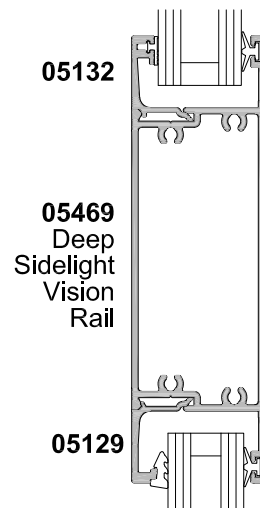

# FRENCH DOOR, OPEN OUT COUPLED SIDELIGHT AND VISION RAILS CROSS SECTION

CAD REF. VHD04-0

DATE  
01.04.19

SCALE  
1:2

**SECTION A-A**

**05468**  
Deep  
Vision  
Rail

**SECTION B-B**

**05469**  
Deep  
Sidelight  
Vision  
Rail