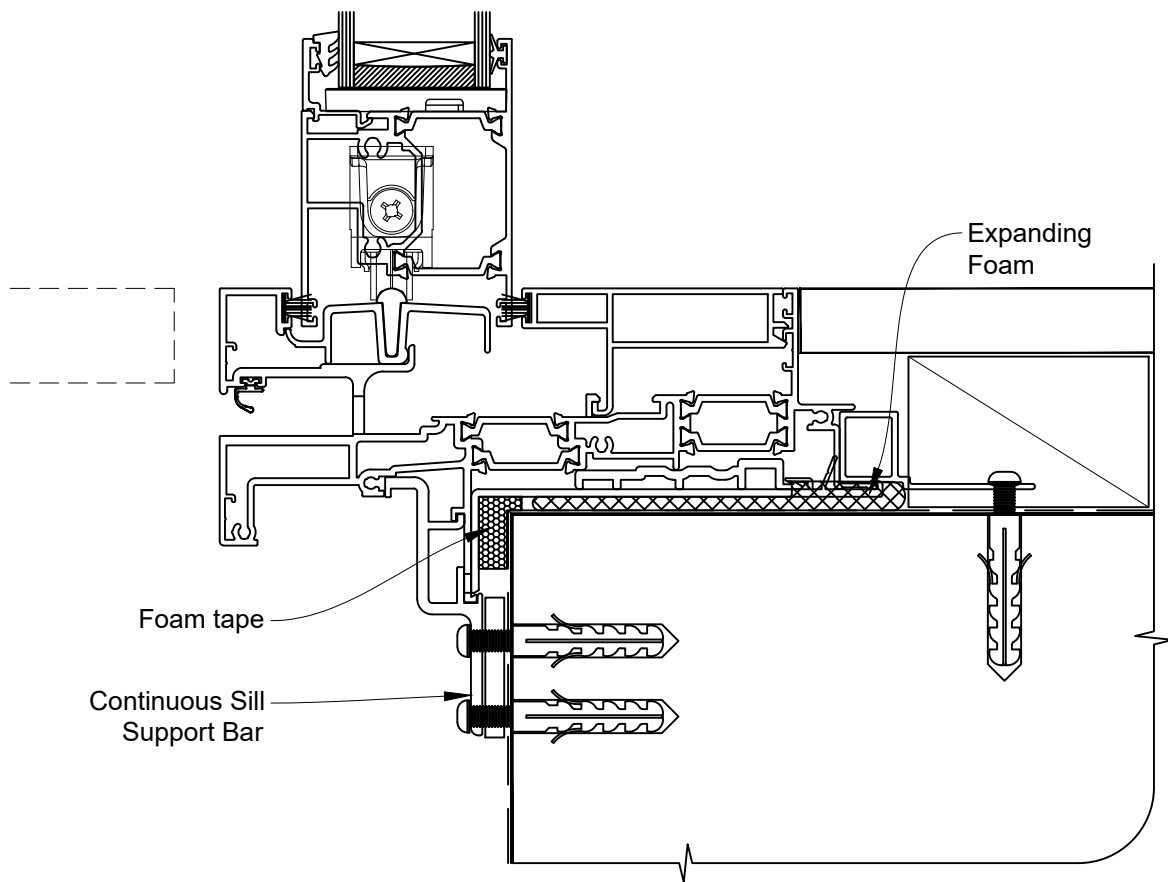

INSTALLATION DETAIL - 56mm METRO THERMAL HEART CENTRAFIX SLIDING DOOR ON BEVEL BACK WEATHERBOARD

Date: 01.09.23

Scale: 1:2

CAD Ref.: CFX56SDBW-CFXS

The Installation Details must be used in conjunction with the Metro Series ThermalHEART® Centrafix™ SYSTEM GUIDE

SILL OPTION 1