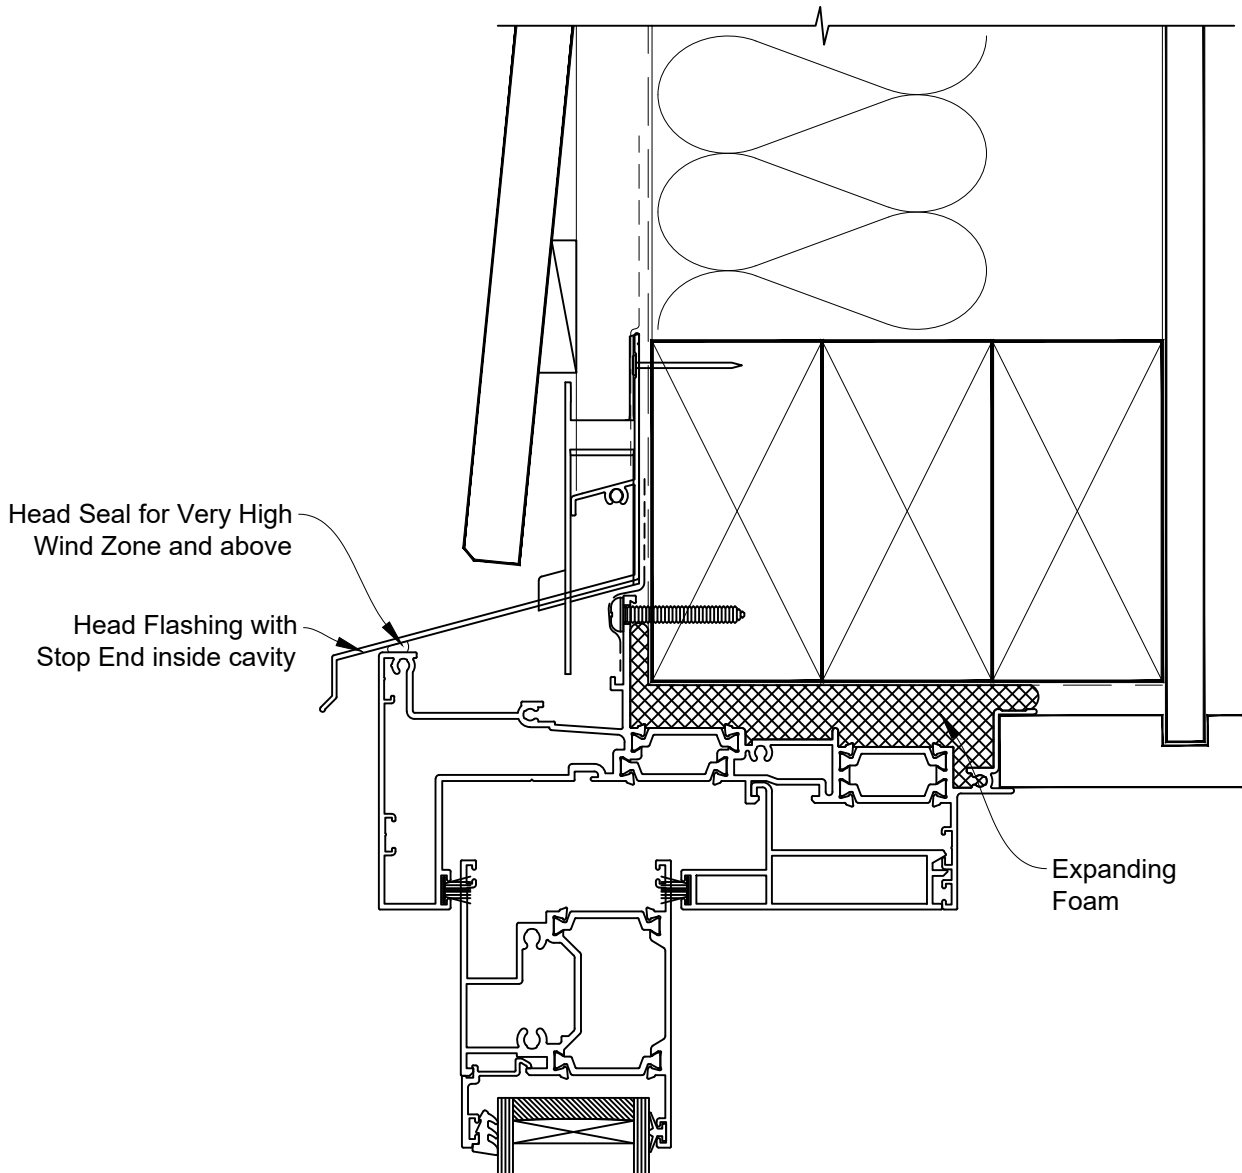

INSTALLATION DETAIL - 56mm METRO THERMAL HEART CENTRAFIX SLIDING DOOR ON BEVEL BACK WEATHERBOARD

Date: 01.09.23

Scale: 1:2

CAD Ref.: CFX56SDBW-CFXH

The Installation Details must be used in conjunction with the Metro Series ThermalHEART® Centrafix™ SYSTEM GUIDE

HEAD OPTION 1

INSTALLATION DETAIL - 56mm METRO THERMAL HEART CENTRAFIX SLIDING DOOR ON BEVEL BACK WEATHERBOARD

Date: 01.09.23

Scale: 1:2

CAD Ref.: CFX56SDBW-CFXH2

The Installation Details must be used in conjunction with the Metro Series ThermalHEART® Centrafix™ SYSTEM GUIDE

HEAD OPTION 2

INSTALLATION DETAIL - 56mm METRO THERMAL HEART CENTRAFIX SLIDING DOOR ON BEVEL BACK WEATHERBOARD

Date: 01.09.23

Scale: 1:2

CAD Ref.: CFX56SDBW-CFXJ

The Installation Details must be used in conjunction with the Metro Series
ThermalHEART® Centrafix™ SYSTEM GUIDE