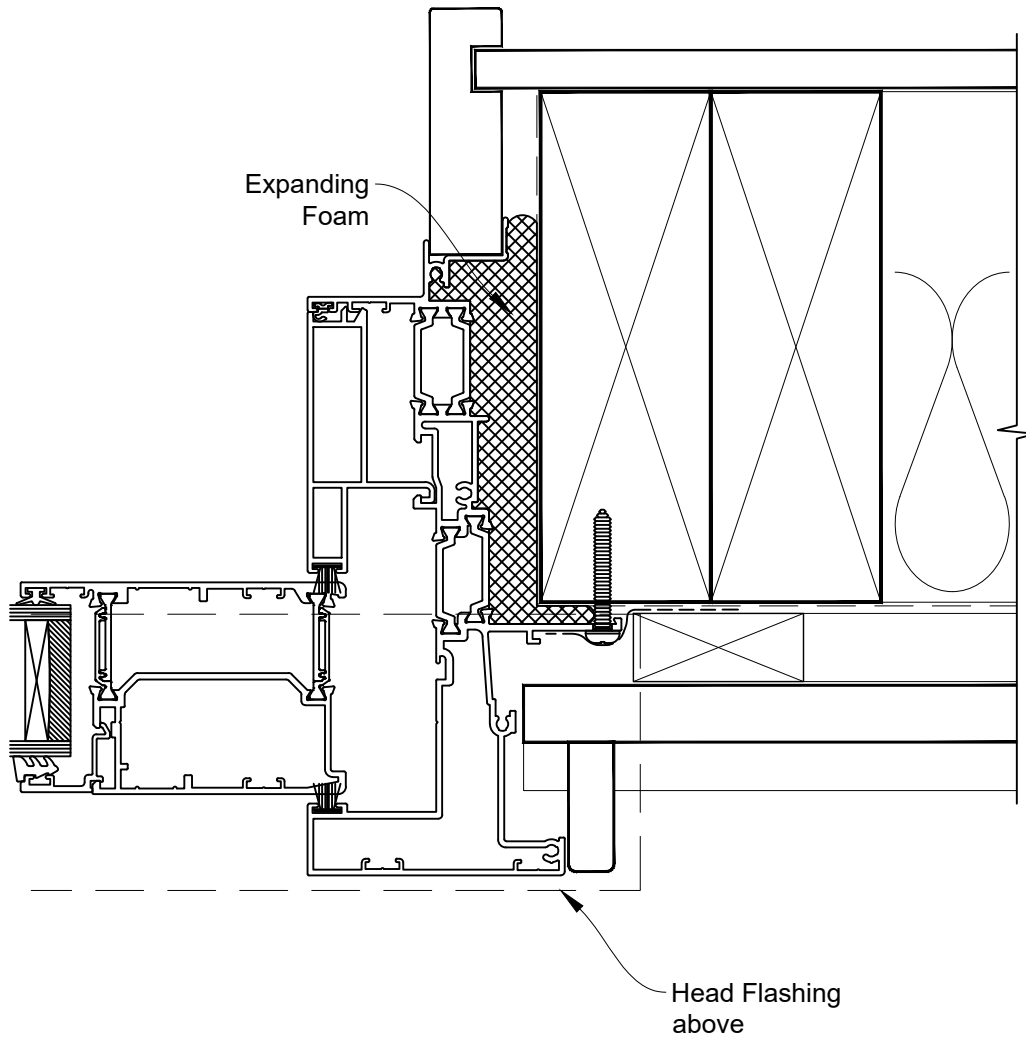

HEAD OPTION 2

INSTALLATION DETAIL - 56mm METRO THERMAL HEART CENTRAFIX SLIDING DOOR ON BEVEL BACK WEATHERBOARD

Date: 01.09.23

Scale: 1:2

CAD Ref.: CFX56SDBW-CFXJ

The Installation Details must be used in conjunction with the Metro Series
ThermalHEART® Centrafix™ SYSTEM GUIDE