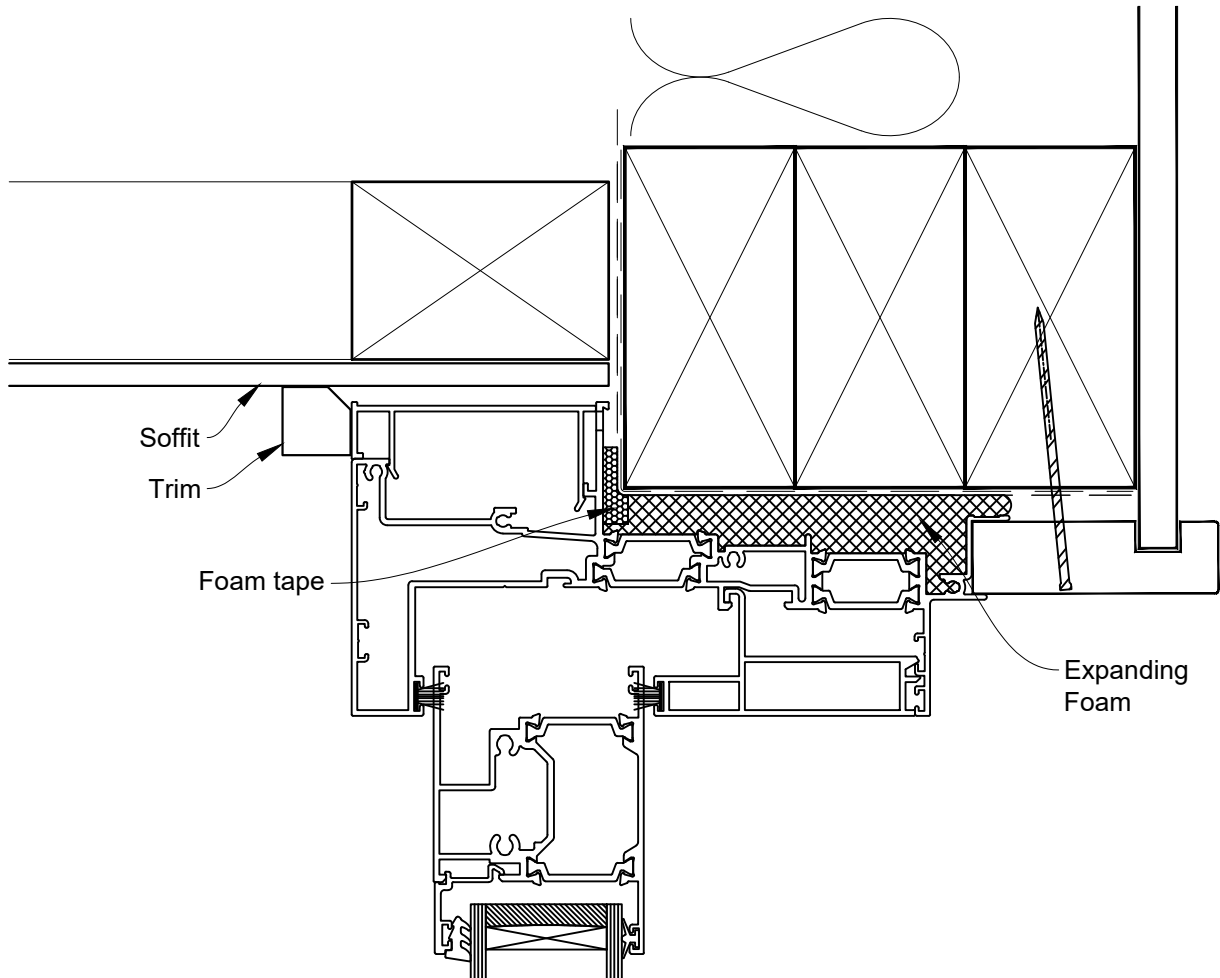

INSTALLATION DETAIL - 56mm METRO THERMAL HEART CENTRAFIX SLIDING DOOR ON BEVEL BACK WEATHERBOARD

Date: 01.09.23

Scale: 1:2

CAD Ref.: CFX56SDBW-CFXH

The Installation Details must be used in conjunction with the Metro Series ThermalHEART® Centrafix™ SYSTEM GUIDE

HEAD OPTION 1

INSTALLATION DETAIL - 56mm METRO THERMAL HEART CENTRAFIX SLIDING DOOR ON BEVEL BACK WEATHERBOARD

Date: 01.09.23

Scale: 1:2

CAD Ref.: CFX56SDBW-CFXH2

The Installation Details must be used in conjunction with the Metro Series ThermalHEART® Centrafix™ SYSTEM GUIDE

HEAD OPTION 2

INSTALLATION DETAIL - 56mm METRO THERMAL HEART CENTRAFIX SLIDING DOOR ON BEVEL BACK WEATHERBOARD

Date: 01.09.23

Scale: 1:2

CAD Ref.: CFX56SDBW-CFXJ

The Installation Details must be used in conjunction with the Metro Series
ThermalHEART® Centrafix™ SYSTEM GUIDE