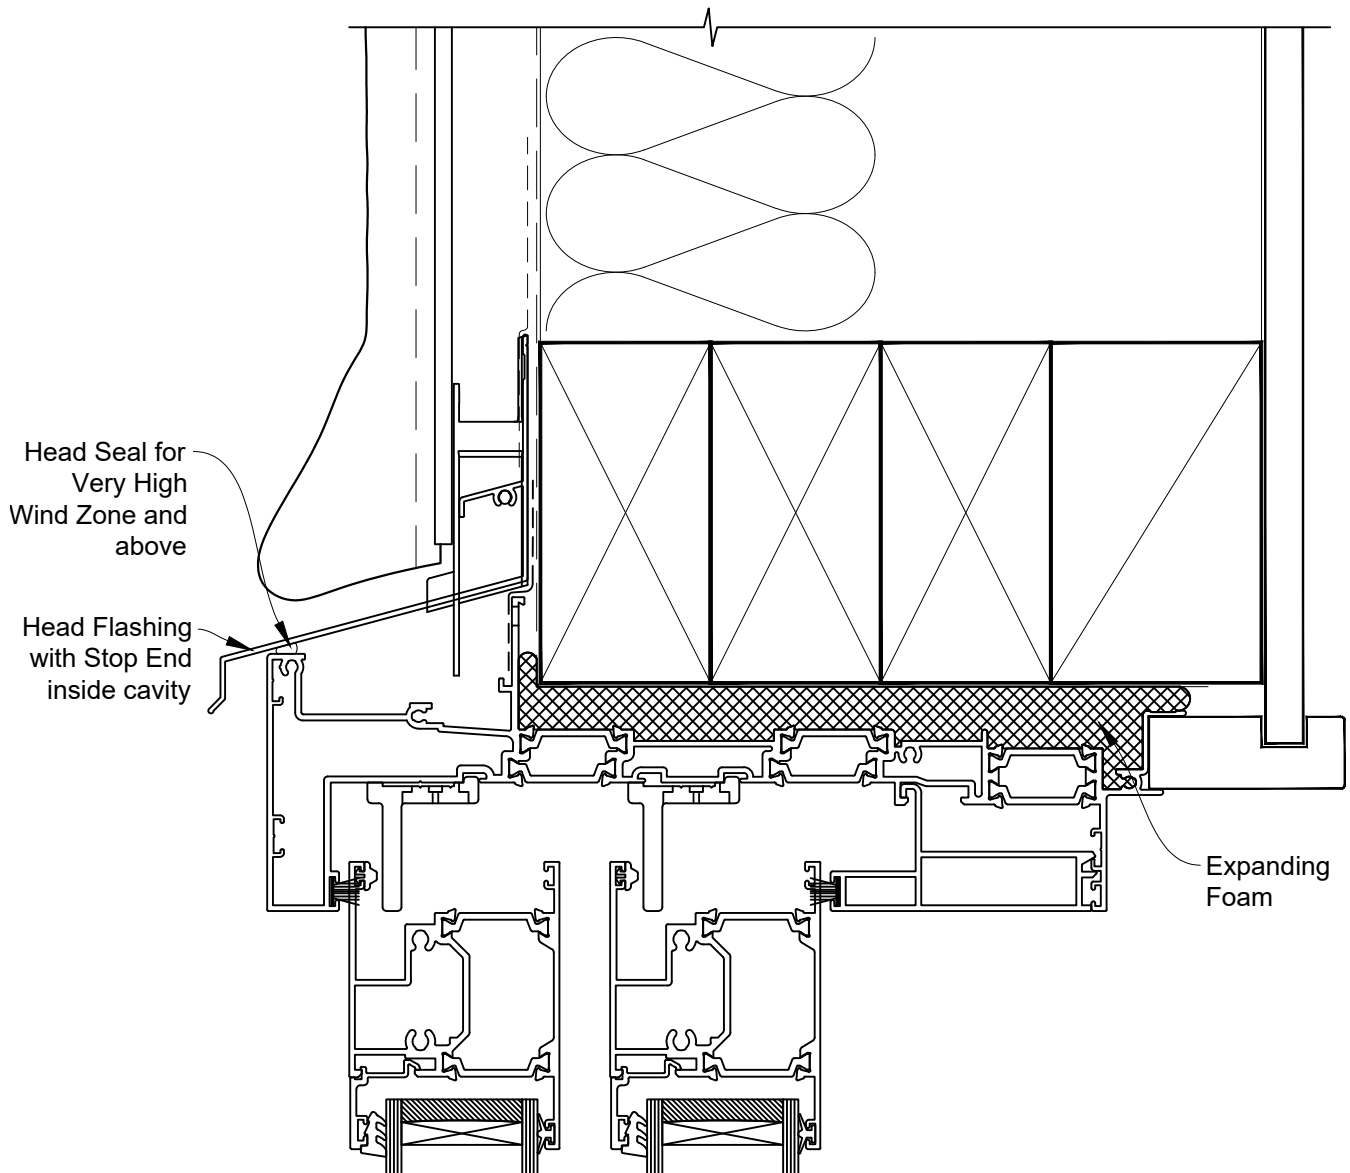

# INSTALLATION DETAIL - 56mm METRO THERMAL HEART CENTRAFIX STACKER SLIDING DOOR ON STUCCO

Date: 01.09.23

Scale: 1:2

CAD Ref.: CFX56MDST-CFXH

The Installation Details must be used in conjunction with the Metro Series  
ThermalHEART® Centrafix™ SYSTEM GUIDE

## HEAD OPTION 1