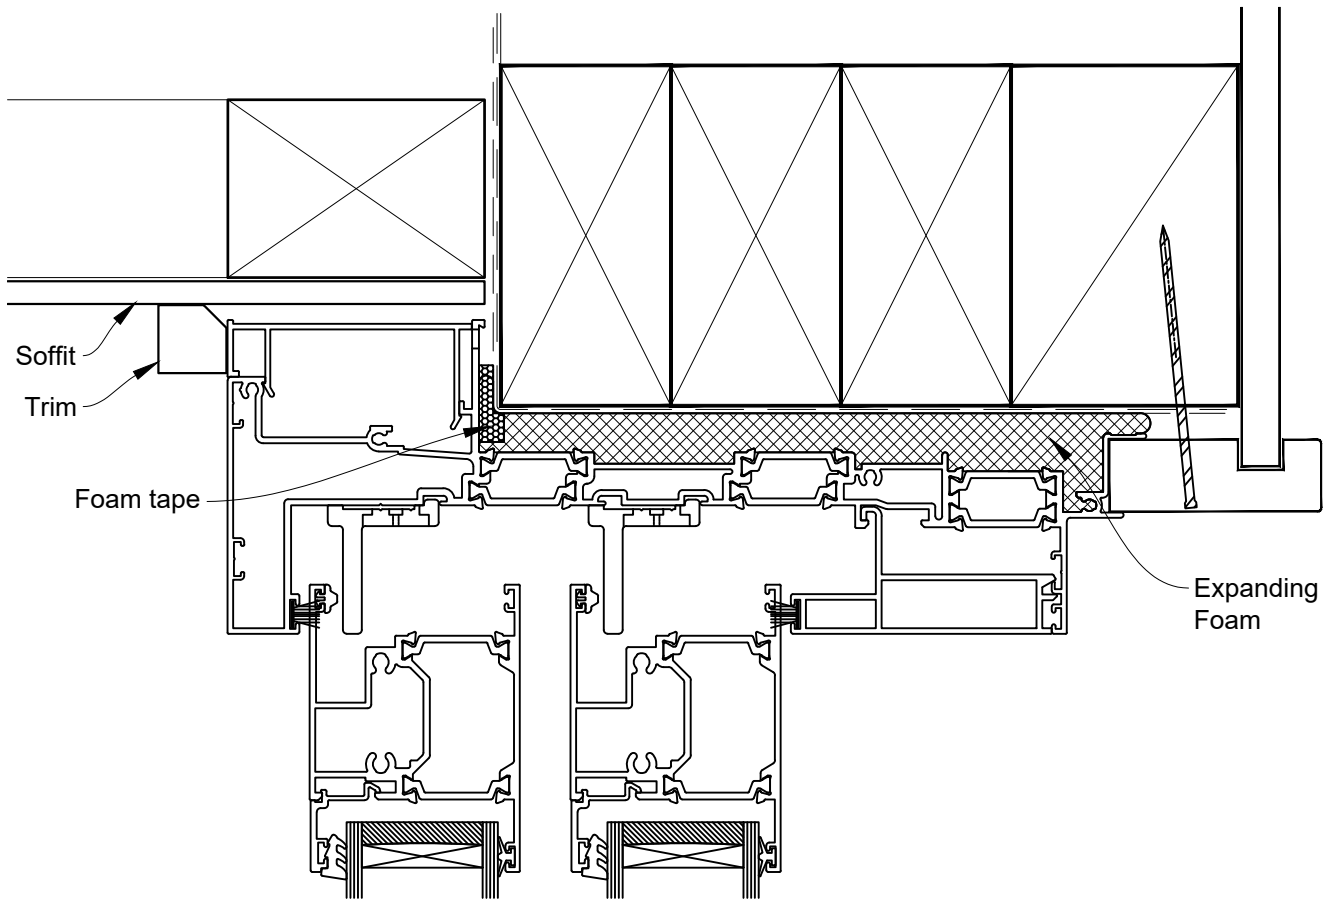

# INSTALLATION DETAIL - 56mm METRO THERMAL HEART CENTRAFIX STACKER SLIDING DOOR ON STUCCO

Date: 01.09.23

Scale: 1:2

CAD Ref.: CFX56MDST-CFXH2

The Installation Details must be used in conjunction with the Metro Series  
ThermalHEART® Centrafix™ SYSTEM GUIDE

## HEAD OPTION 2