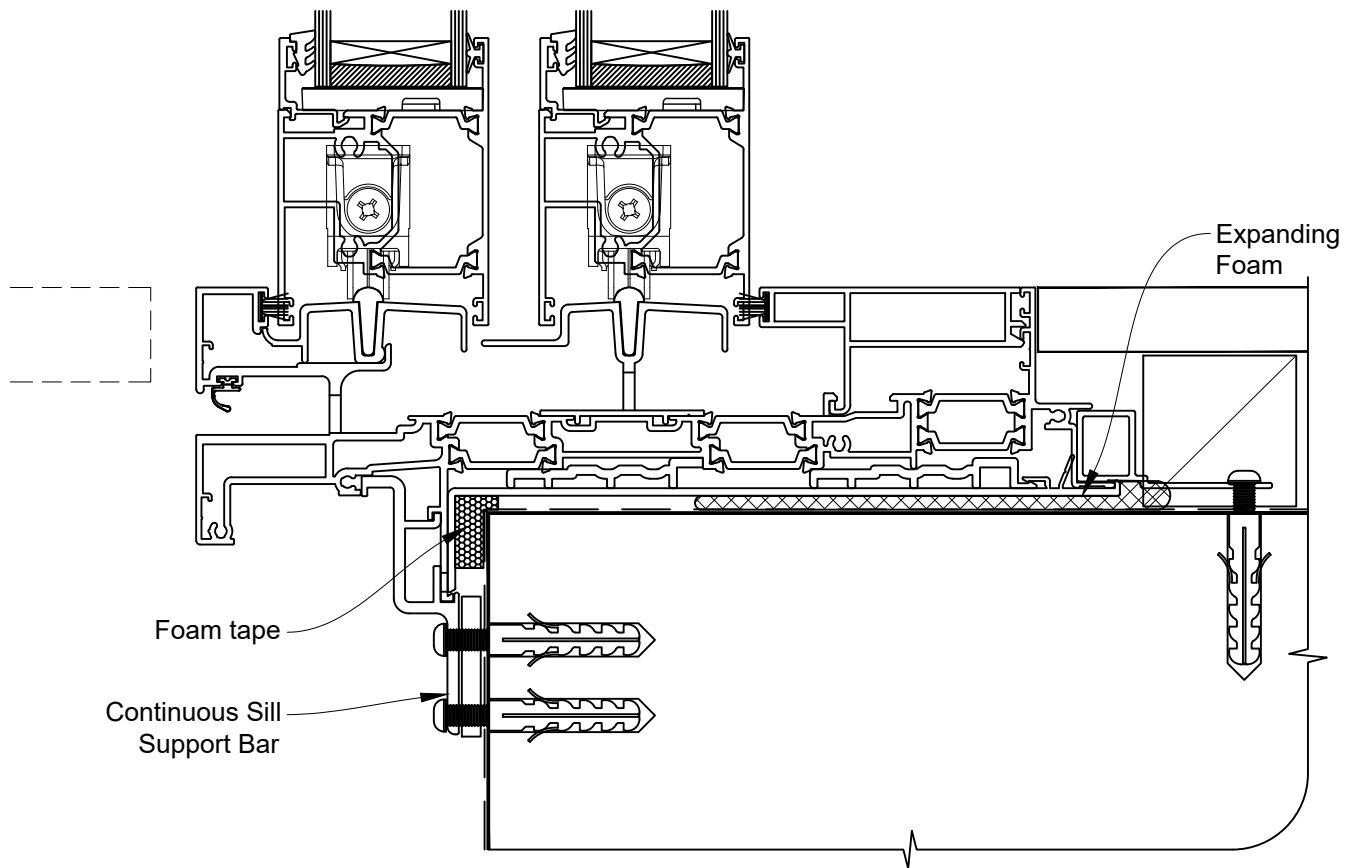

INSTALLATION DETAIL - 56mm METRO THERMAL HEART CENTRAFIX STACKER SLIDING DOOR ON STUCCO

Date: 01.09.23

Scale: 1:2

CAD Ref.: CFX56MDST-CFXS

The Installation Details must be used in conjunction with the Metro Series
ThermalHEART® Centrafix™ SYSTEM GUIDE

SILL OPTION 1