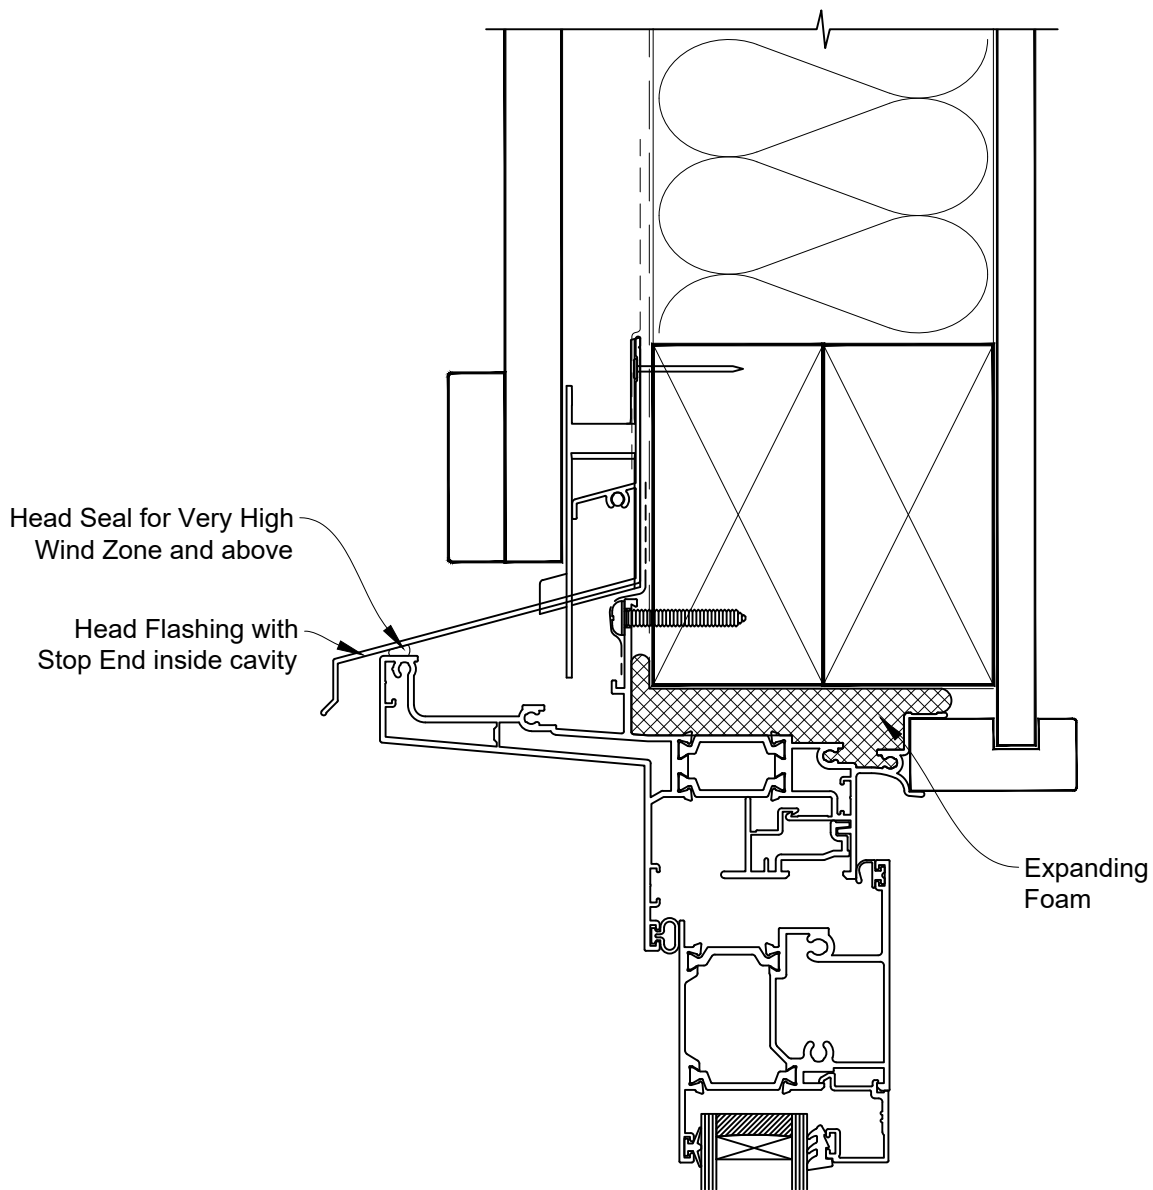

# INSTALLATION DETAIL - METRO THERMAL HEART CENTRAFIX HINGE DOOR OPEN OUT ON BOARD AND BATTEN

Date: 01.09.23

Scale: 1:2

CAD Ref.: CFXHIBB-CFXH

The Installation Details must be used in conjunction with the Metro Series  
ThermalHEART® Centrafix™ SYSTEM GUIDE

## HEAD OPTION 1

# INSTALLATION DETAIL - METRO THERMAL HEART CENTRAFIX HINGE DOOR OPEN OUT ON BOARD AND BATTEN

Date: 01.09.23

Scale: 1:2

CAD Ref.: CFXHIBB-CFXH2

The Installation Details must be used in conjunction with the Metro Series ThermalHEART® Centrafix™ SYSTEM GUIDE