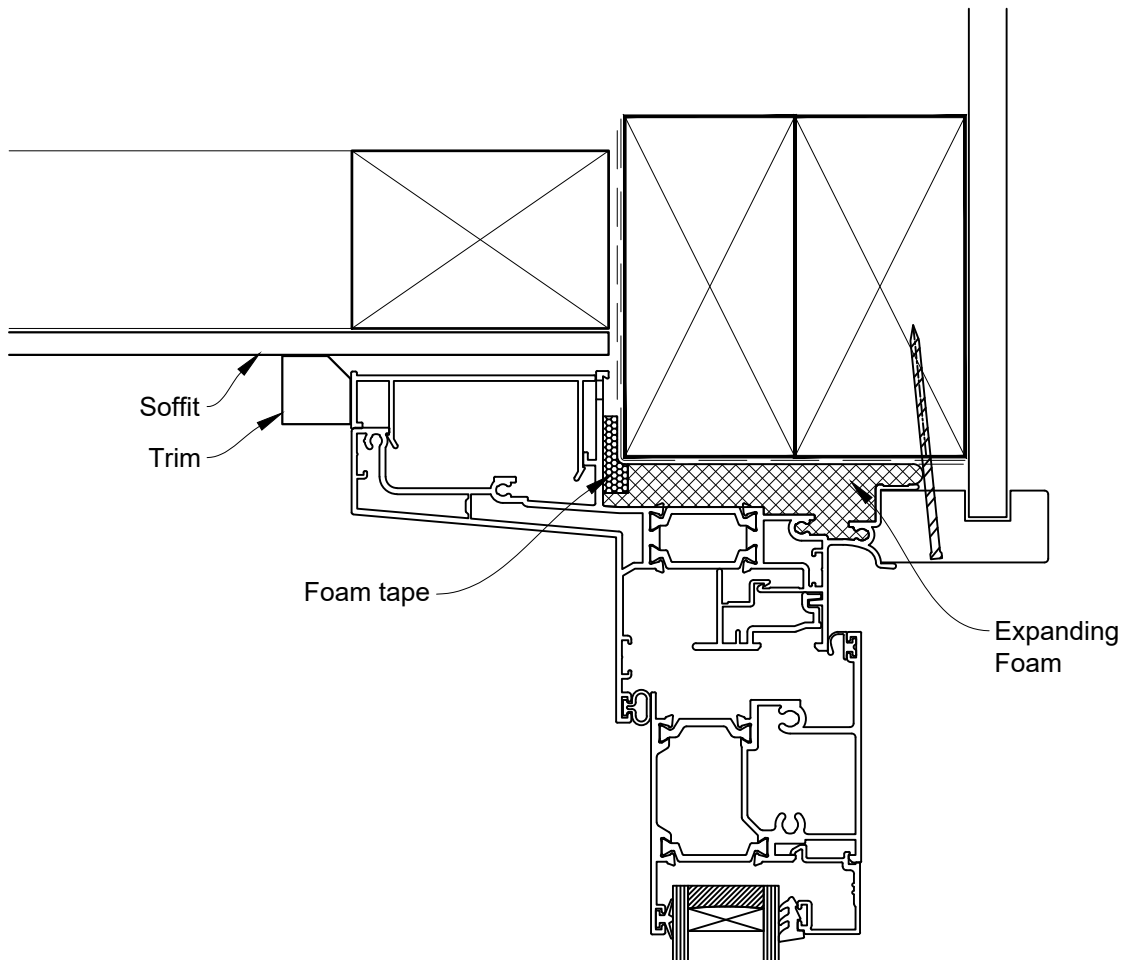

# INSTALLATION DETAIL - METRO THERMAL HEART CENTRAFIX HINGE DOOR OPEN OUT ON BOARD AND BATTEN

Date: 01.09.23

Scale: 1:2

CAD Ref.: CFXHIBB-CFXH2

The Installation Details must be used in conjunction with the Metro Series ThermalHEART® Centrafix™ SYSTEM GUIDE

## HEAD OPTION 2