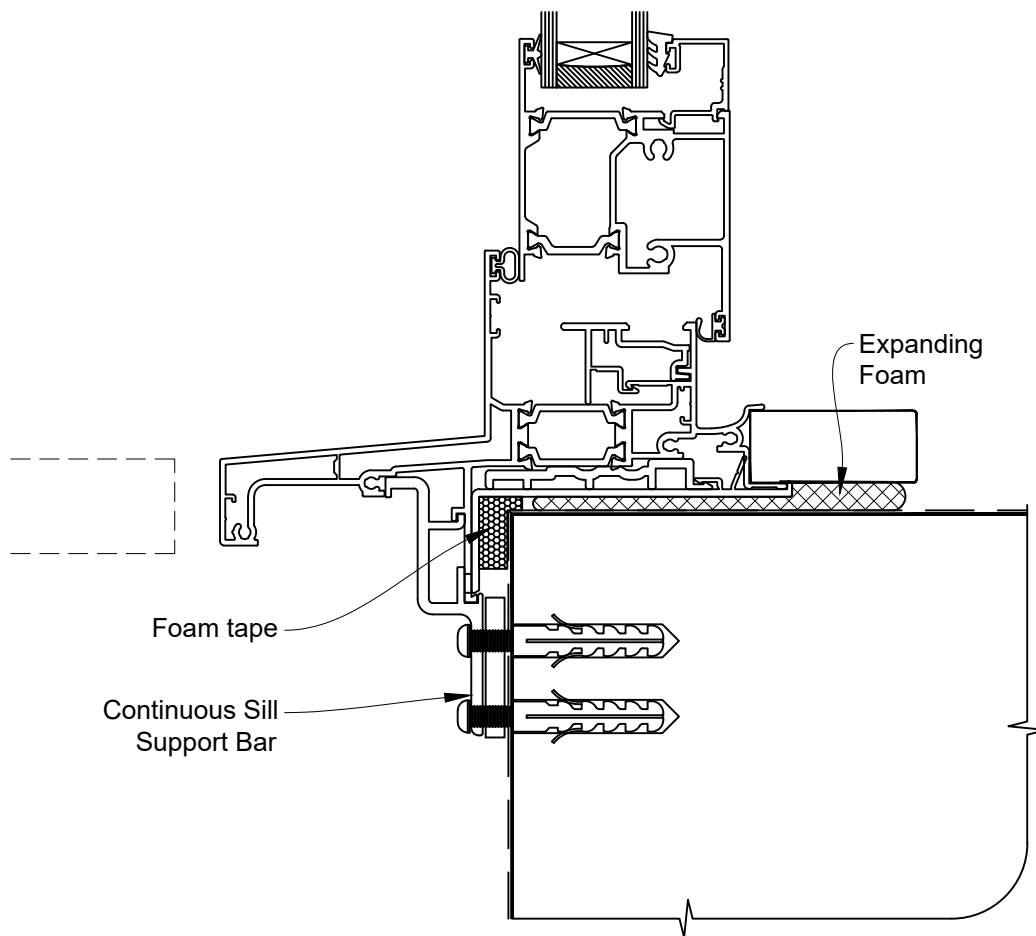

INSTALLATION DETAIL - METRO THERMAL HEART CENTRAFIX HINGE DOOR OPEN OUT ON BOARD AND BATTEN

Date: 01.09.23

Scale: 1:2

CAD Ref.: CFXHIBB-CFXS

The Installation Details must be used in conjunction with the Metro Series
ThermalHEART® Centrafix™ SYSTEM GUIDE

SILL OPTION 1