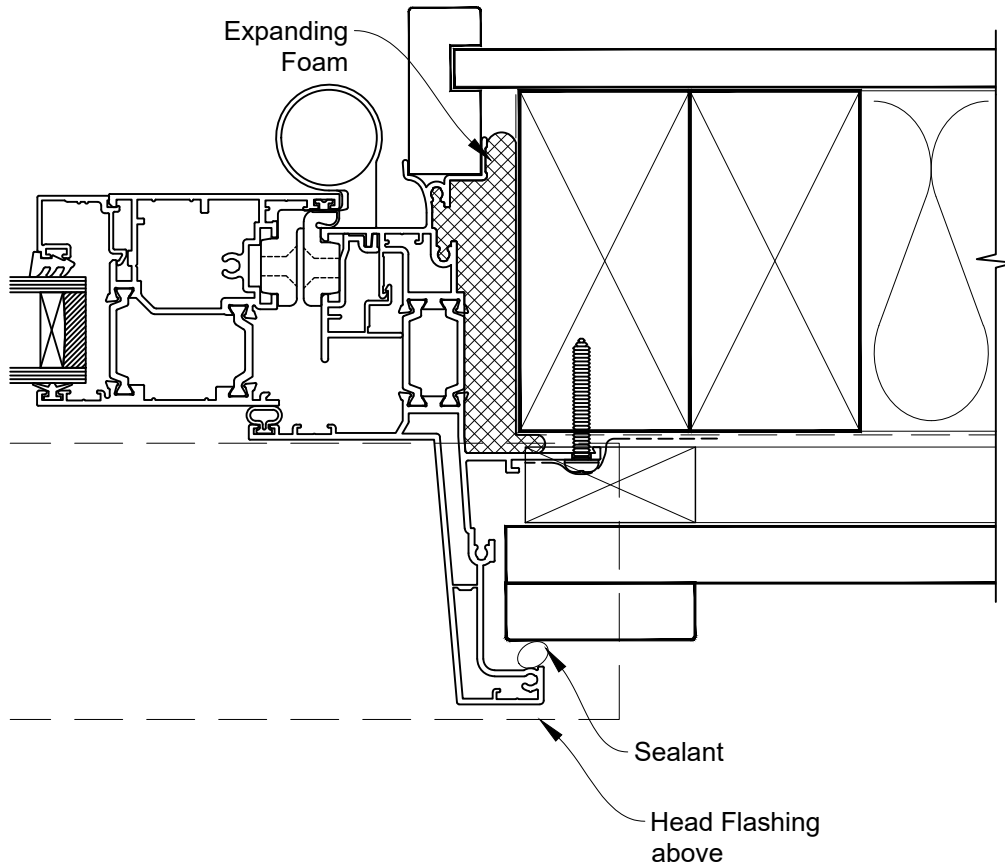

## HEAD OPTION 2

# INSTALLATION DETAIL - METRO THERMAL HEART CENTRAFIX HINGE DOOR OPEN OUT ON BOARD AND BATTEN

Date: 01.09.23

Scale: 1:2

CAD Ref.: CFXHIBB-CFXJ

The Installation Details must be used in conjunction with the Metro Series  
ThermalHEART® Centrafix™ SYSTEM GUIDE