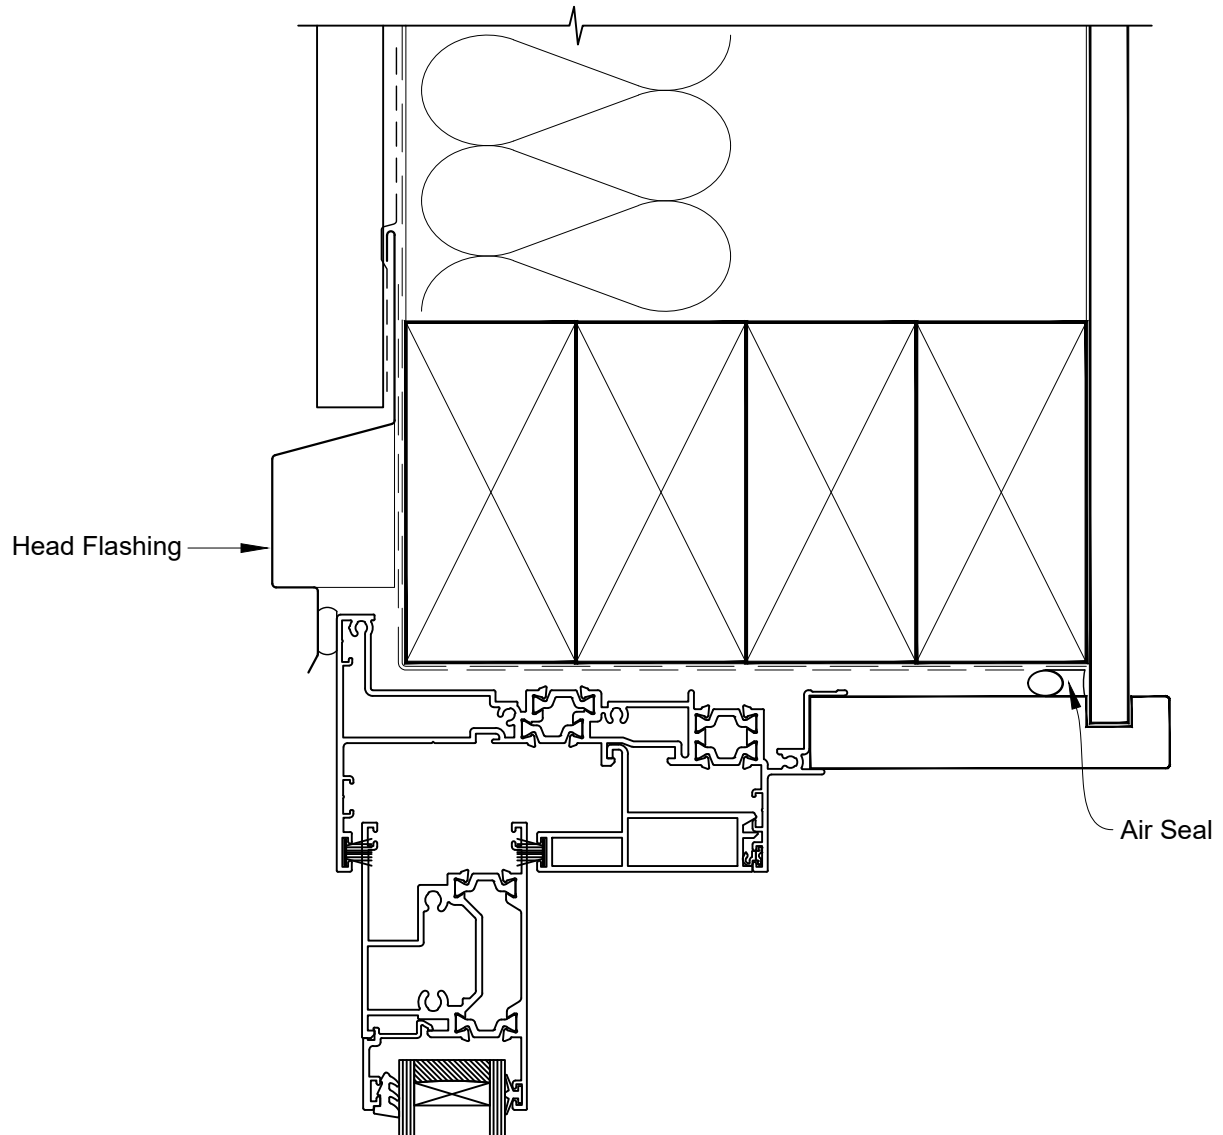

# INSTALLATION DETAIL - 44mm METRO THERMAL HEART SLIDING WINDOW ON PROFILE METAL CAVITY CONSTRUCTION

Date: 01.03.23

Scale: 1:2

CAD Ref.: TM44SWPM-CS

**INSTALLATION DETAIL - 44mm METRO THERMAL HEART  
SLIDING WINDOW ON PROFILE METAL  
DIRECT FIXED CLADDING**

Date: 01.03.23

Scale: 1:2

CAD Ref.: TM44SWPM-DH