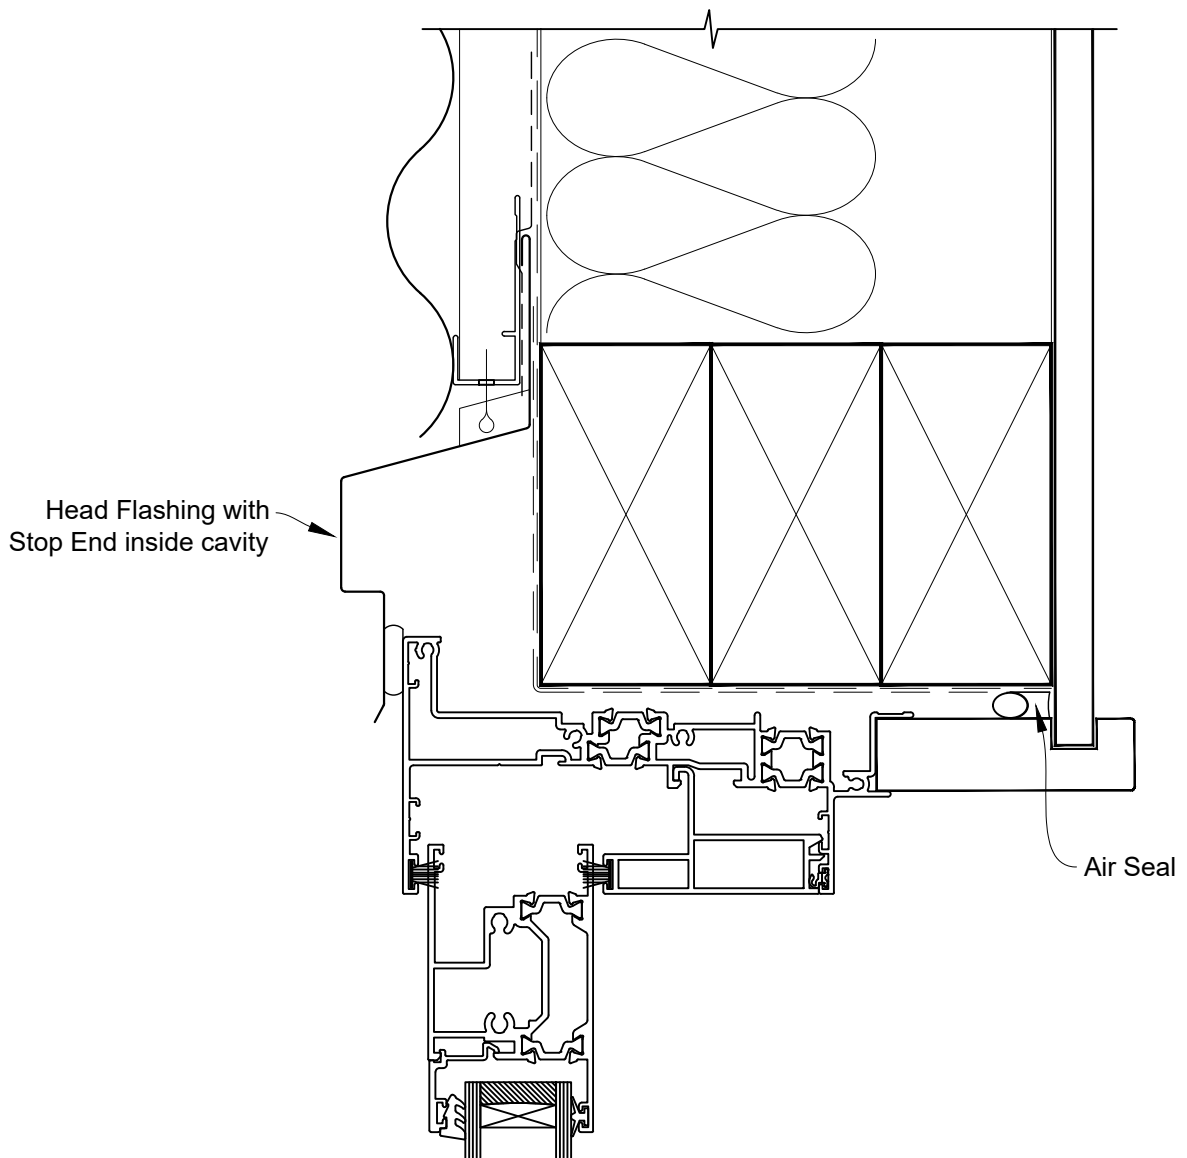

# INSTALLATION DETAIL - 44mm METRO THERMAL HEART SLIDING WINDOW ON PROFILE METAL CAVITY CONSTRUCTION

Date: 01.03.23

Scale: 1:2

CAD Ref.: TM44SWPM-CH

# INSTALLATION DETAIL - 44mm METRO THERMAL HEART SLIDING WINDOW ON PROFILE METAL CAVITY CONSTRUCTION

Date: 01.03.23

Scale: 1:2

CAD Ref.: TM44SWPM-CJ

Date: 01.03.23

Scale: 1:2

CAD Ref.: TM44SWPM-DH