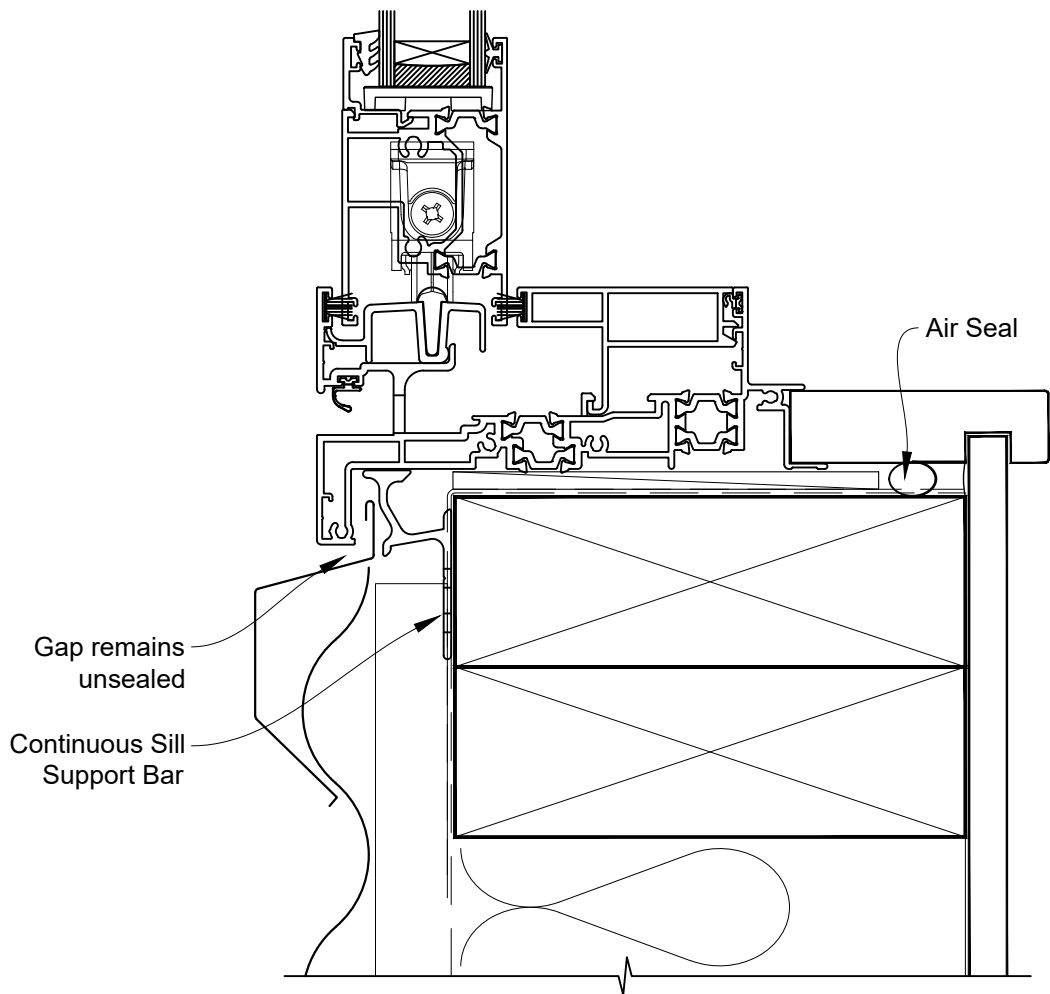

INSTALLATION DETAIL - 44mm METRO THERMAL HEART SLIDING WINDOW ON PROFILE METAL CAVITY CONSTRUCTION

Date: 01.03.23

Scale: 1:2

CAD Ref.: TM44SWPM-CS