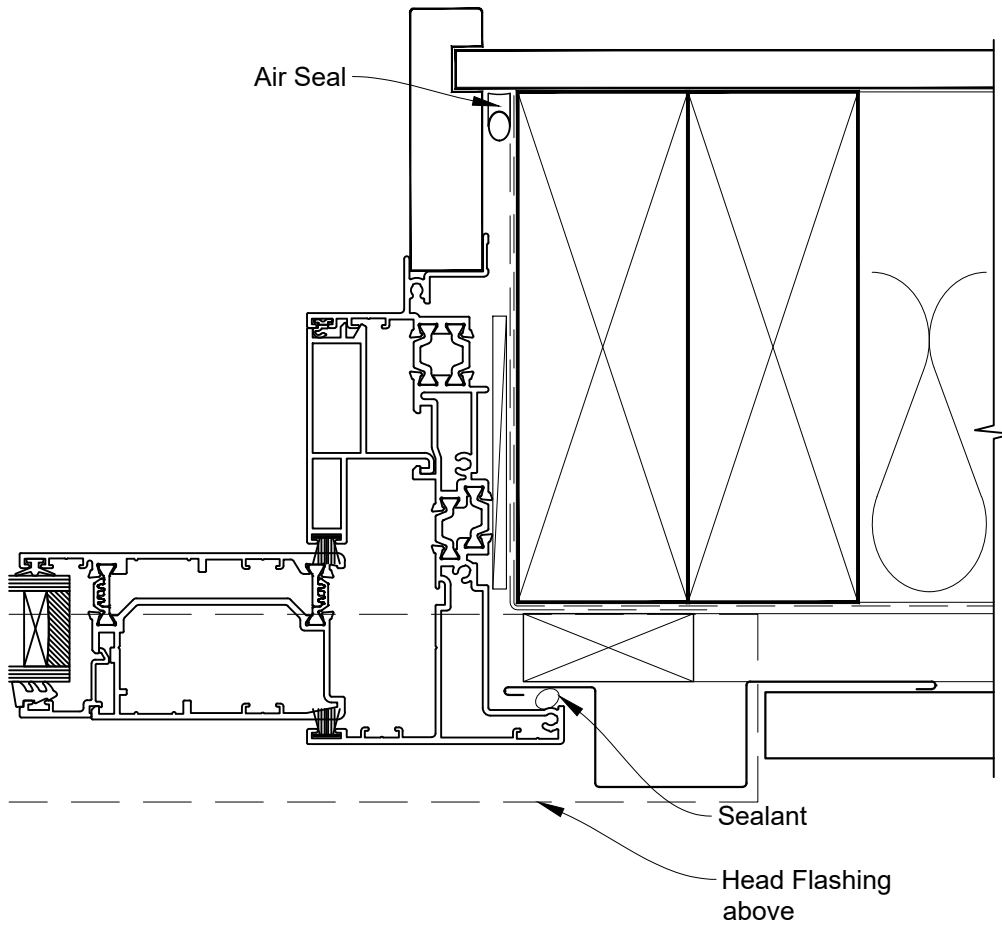

# INSTALLATION DETAIL - 44mm METRO THERMAL HEART SLIDING WINDOW ON PROFILE METAL CAVITY CONSTRUCTION

Date: 01.03.23

Scale: 1:2

CAD Ref.: TM44SWPM-CH

# INSTALLATION DETAIL - 44mm METRO THERMAL HEART SLIDING WINDOW ON PROFILE METAL CAVITY CONSTRUCTION

Date: 01.03.23

Scale: 1:2

CAD Ref.: TM44SWPM-CJ

# INSTALLATION DETAIL - 44mm METRO THERMAL HEART SLIDING WINDOW ON PROFILE METAL CAVITY CONSTRUCTION

Date: 01.03.23

Scale: 1:2

CAD Ref.: TM44SWPM-CS

**INSTALLATION DETAIL - 44mm METRO THERMAL HEART  
SLIDING WINDOW ON PROFILE METAL  
DIRECT FIXED CLADDING**

Date: 01.03.23

Scale: 1:2

CAD Ref.: TM44SWPM-DH