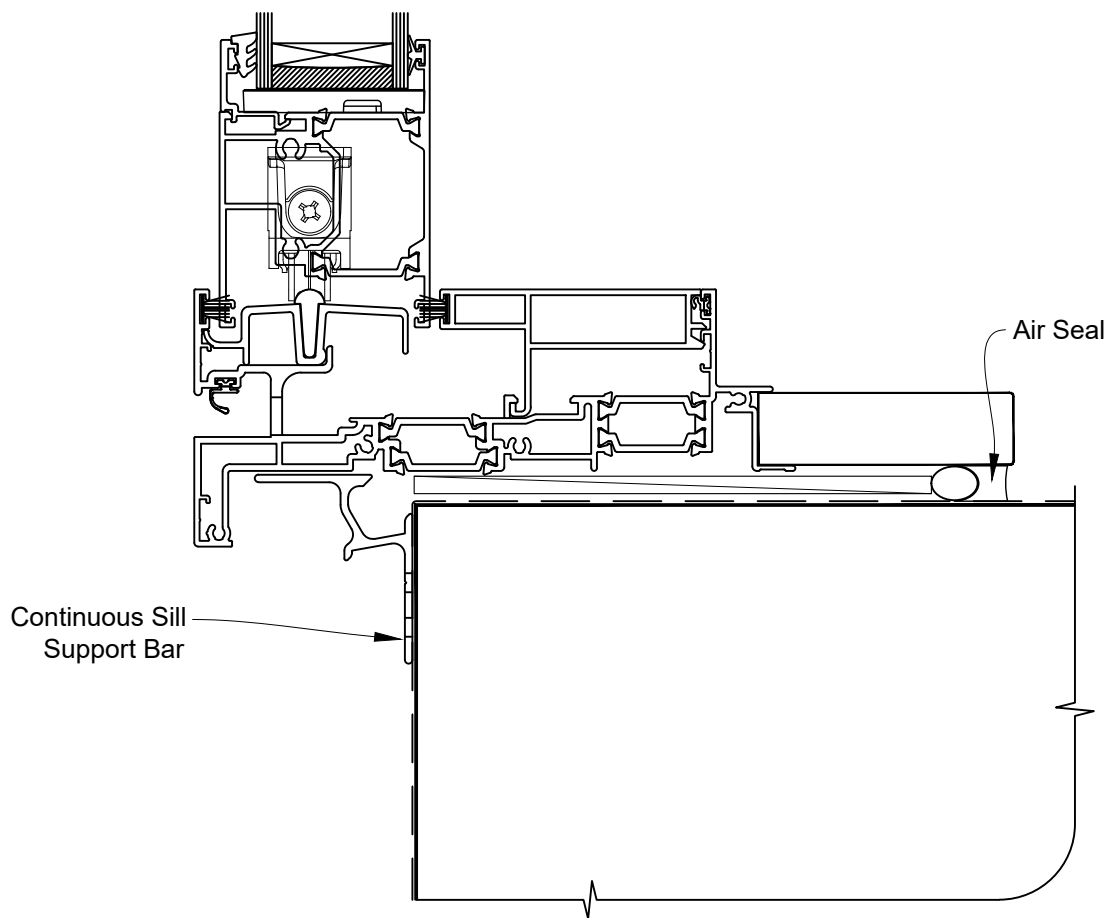

INSTALLATION DETAIL - 56mm METRO THERMAL HEART SLIDING DOOR ON RUSTICATED WEATHERBOARD CAVITY CONSTRUCTION

Date: 01.03.23

Scale: 1:2

CAD Ref.: TM56SDRW-CH

INSTALLATION DETAIL - 56mm METRO THERMAL HEART SLIDING DOOR ON RUSTICATED WEATHERBOARD CAVITY CONSTRUCTION

Date: 01.03.23

Scale: 1:2

CAD Ref.: TM56SDRW-CJ

INSTALLATION DETAIL - 56mm METRO THERMAL HEART SLIDING DOOR ON RUSTICATED WEATHERBOARD CAVITY CONSTRUCTION

Date: 01.03.23

Scale: 1:2

CAD Ref.: TM56SDRW-CS

METRO SERIES

INSTALLATION DETAIL - 56mm METRO THERMAL HEART SLIDING DOOR ON RUSTICATED WEATHERBOARD DIRECT FIXED CLADDING

Date: 01.03.23

Scale: 1:2

CAD Ref.: TM56SDRW-DH

INSTALLATION DETAIL - 56mm METRO THERMAL HEART SLIDING DOOR ON RUSTICATED WEATHERBOARD DIRECT FIXED CLADDING