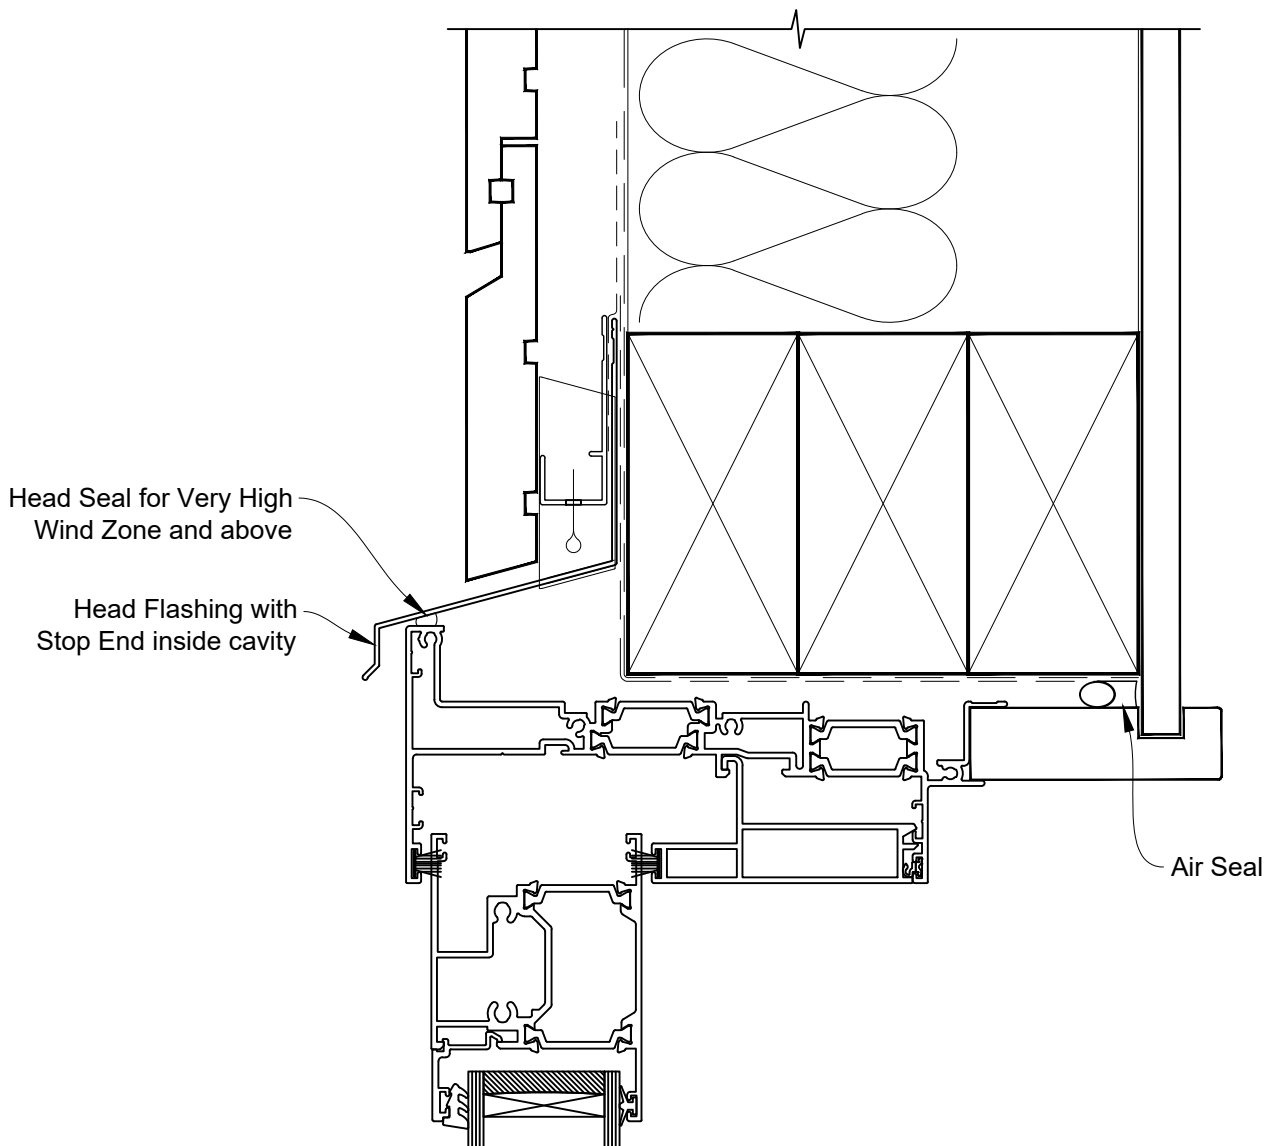

INSTALLATION DETAIL - 56mm METRO THERMAL HEART SLIDING DOOR ON RUSTICATED WEATHERBOARD CAVITY CONSTRUCTION

Date: 01.03.23

Scale: 1:2

CAD Ref.: TM56SDRW-CH

INSTALLATION DETAIL - 56mm METRO THERMAL HEART SLIDING DOOR ON RUSTICATED WEATHERBOARD CAVITY CONSTRUCTION

Date: 01.03.23

Scale: 1:2

CAD Ref.: TM56SDRW-CJ

INSTALLATION DETAIL - 56mm METRO THERMAL HEART SLIDING DOOR ON RUSTICATED WEATHERBOARD CAVITY CONSTRUCTION

Date: 01.03.23

Scale: 1:2

CAD Ref.: TM56SDRW-CS

METRO SERIES

INSTALLATION DETAIL - 56mm METRO THERMAL HEART SLIDING DOOR ON RUSTICATED WEATHERBOARD DIRECT FIXED CLADDING

Date: 01.03.23

Scale: 1:2

CAD Ref.: TM56SDRW-DH

INSTALLATION DETAIL - 56mm METRO THERMAL HEART SLIDING DOOR ON RUSTICATED WEATHERBOARD DIRECT FIXED CLADDING