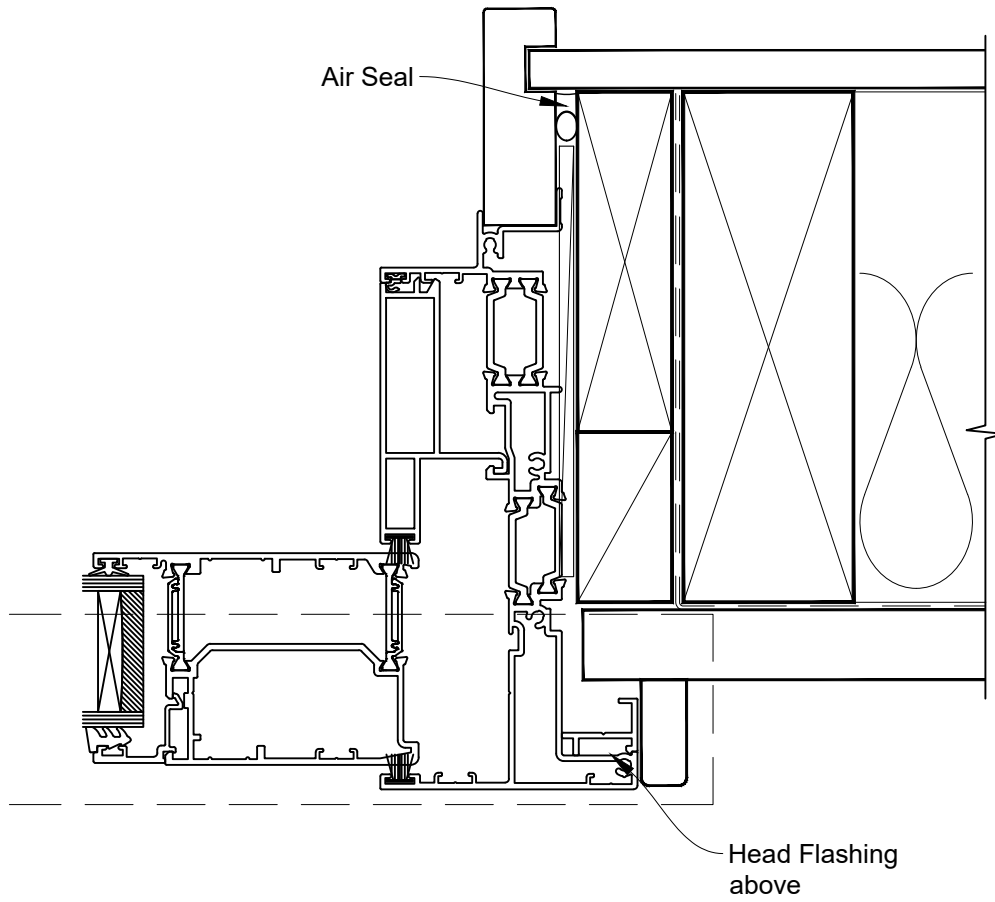

INSTALLATION DETAIL - 56mm METRO THERMAL HEART SLIDING DOOR ON RUSTICATED WEATHERBOARD CAVITY CONSTRUCTION

Date: 01.03.23

Scale: 1:2

CAD Ref.: TM56SDRW-CH

INSTALLATION DETAIL - 56mm METRO THERMAL HEART SLIDING DOOR ON RUSTICATED WEATHERBOARD CAVITY CONSTRUCTION

INSTALLATION DETAIL - 56mm METRO THERMAL HEART SLIDING DOOR ON RUSTICATED WEATHERBOARD DIRECT FIXED CLADDING

Date: 01.03.23

Scale: 1:2

CAD Ref.: TM56SDRW-DH

INSTALLATION DETAIL - 56mm METRO THERMAL HEART SLIDING DOOR ON RUSTICATED WEATHERBOARD DIRECT FIXED CLADDING

Date: 01.03.23

Scale: 1:2

CAD Ref.: TM56SDRW-DJ

INSTALLATION DETAIL - 56mm METRO THERMAL HEART SLIDING DOOR ON RUSTICATED WEATHERBOARD DIRECT FIXED CLADDING

Date: 01.03.23

Scale: 1:2

CAD Ref.: TM56SDRW-DS