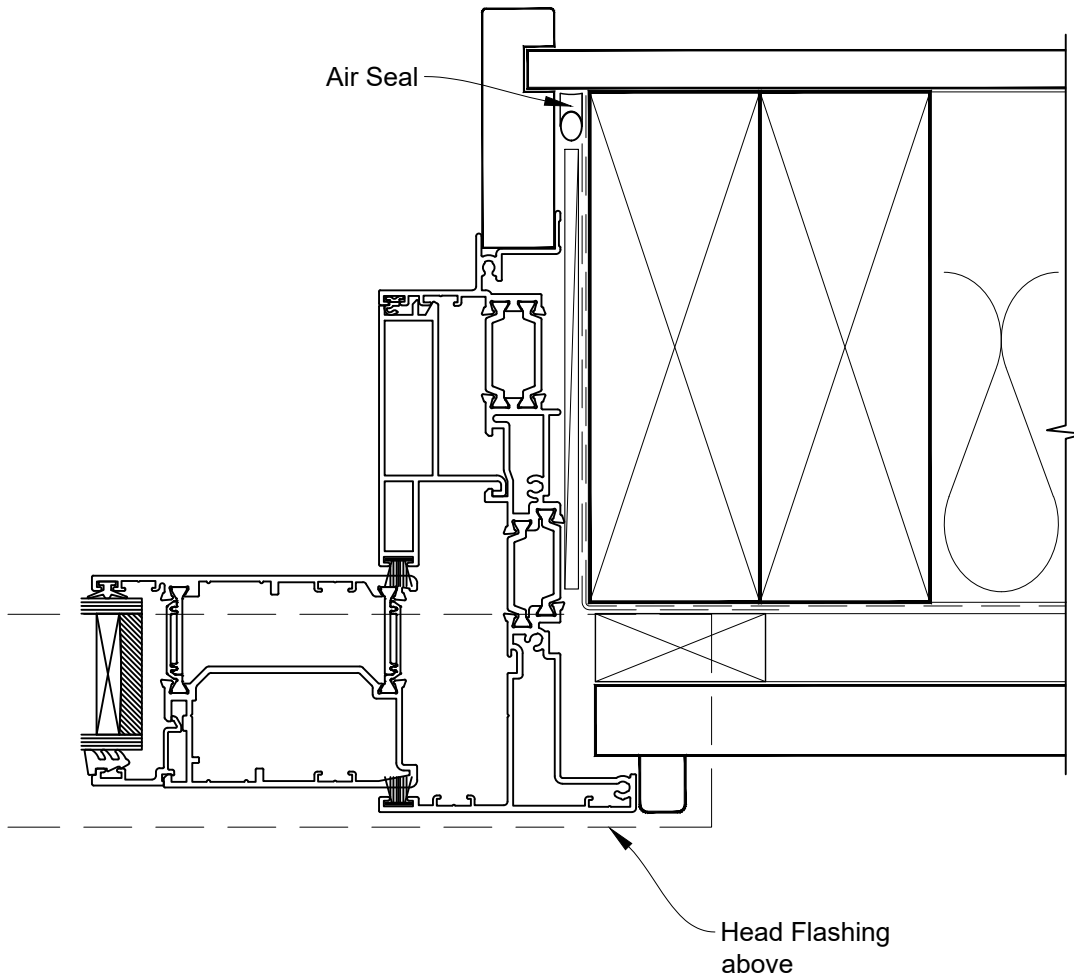

INSTALLATION DETAIL - 56mm METRO THERMAL HEART SLIDING DOOR ON RUSTICATED WEATHERBOARD CAVITY CONSTRUCTION

Date: 01.03.23

Scale: 1:2

CAD Ref.: TM56SDRW-CH

INSTALLATION DETAIL - 56mm METRO THERMAL HEART SLIDING DOOR ON RUSTICATED WEATHERBOARD CAVITY CONSTRUCTION

Date: 01.03.23

Scale: 1:2

CAD Ref.: TM56SDRW-CJ

INSTALLATION DETAIL - 56mm METRO THERMAL HEART SLIDING DOOR ON RUSTICATED WEATHERBOARD CAVITY CONSTRUCTION

Date: 01.03.23

Scale: 1:2

CAD Ref.: TM56SDRW-CS

METRO SERIES

INSTALLATION DETAIL - 56mm METRO THERMAL HEART SLIDING DOOR ON RUSTICATED WEATHERBOARD DIRECT FIXED CLADDING

Date: 01.03.23

Scale: 1:2

CAD Ref.: TM56SDRW-DH

INSTALLATION DETAIL - 56mm METRO THERMAL HEART SLIDING DOOR ON RUSTICATED WEATHERBOARD DIRECT FIXED CLADDING