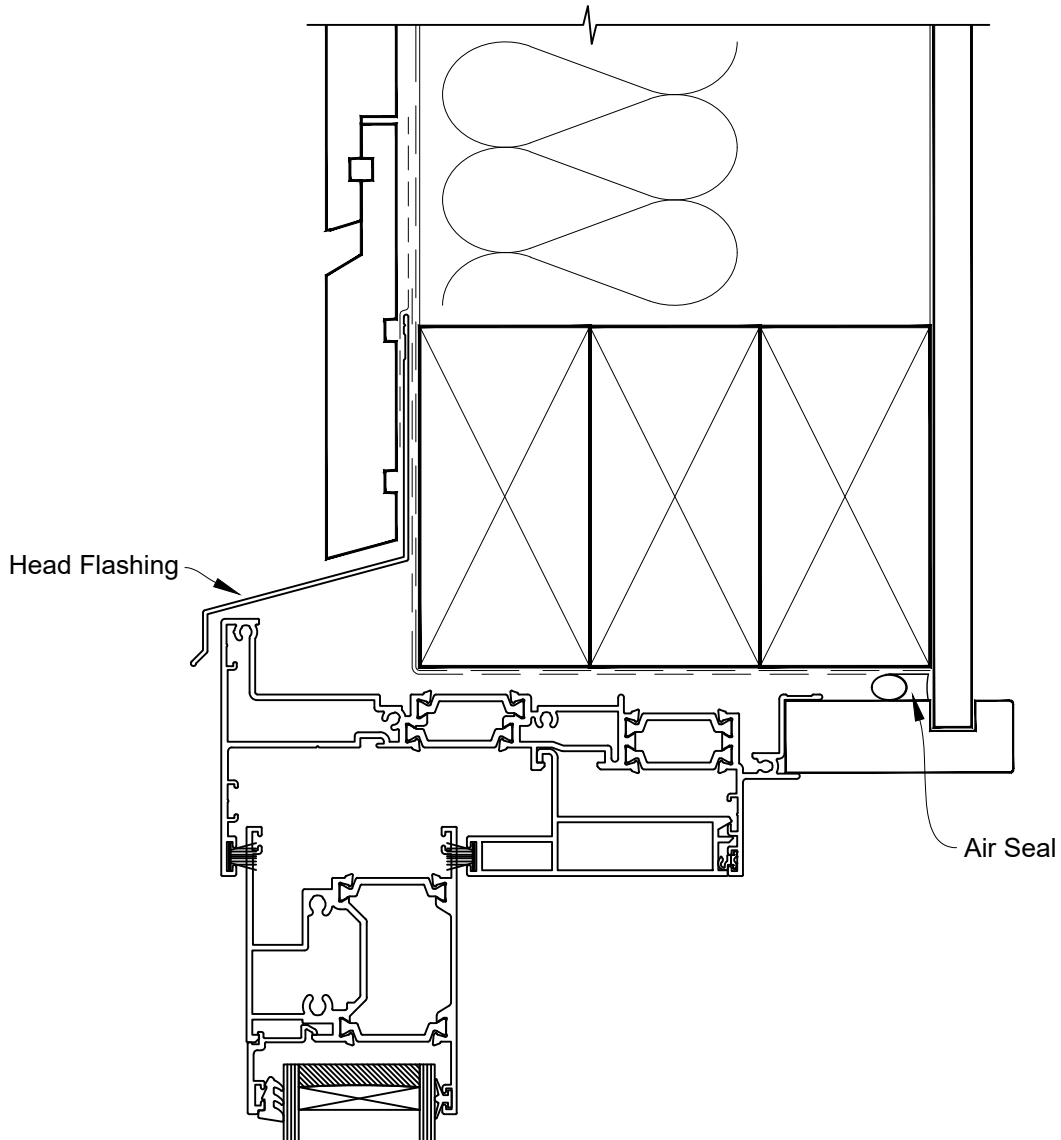

INSTALLATION DETAIL - 56mm METRO THERMAL HEART SLIDING DOOR ON RUSTICATED WEATHERBOARD CAVITY CONSTRUCTION

Date: 01.03.23

Scale: 1:2

CAD Ref.: TM56SDRW-CH

INSTALLATION DETAIL - 56mm METRO THERMAL HEART SLIDING DOOR ON RUSTICATED WEATHERBOARD CAVITY CONSTRUCTION

Date: 01.03.23

Scale: 1:2

CAD Ref.: TM56SDRW-CJ

INSTALLATION DETAIL - 56mm METRO THERMAL HEART SLIDING DOOR ON RUSTICATED WEATHERBOARD CAVITY CONSTRUCTION

Date: 01.03.23

Scale: 1:2

CAD Ref.: TM56SDRW-CS

METRO SERIES

INSTALLATION DETAIL - 56mm METRO THERMAL HEART SLIDING DOOR ON RUSTICATED WEATHERBOARD DIRECT FIXED CLADDING

Date: 01.03.23

Scale: 1:2

CAD Ref.: TM56SDRW-DH

INSTALLATION DETAIL - 56mm METRO THERMAL HEART SLIDING DOOR ON RUSTICATED WEATHERBOARD DIRECT FIXED CLADDING