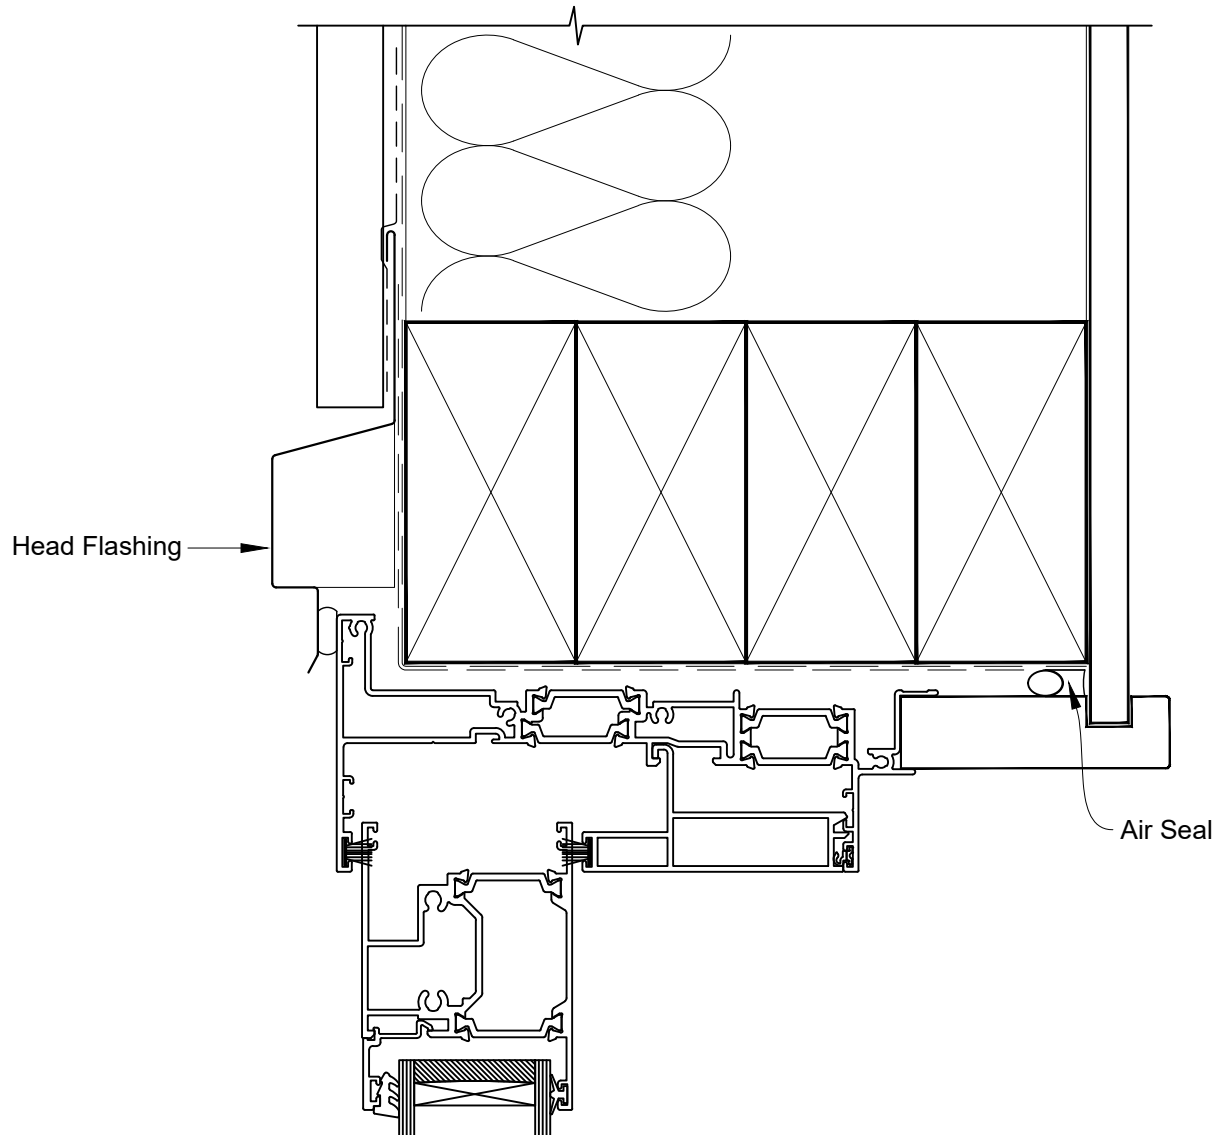

INSTALLATION DETAIL - 56mm METRO THERMAL HEART SLIDING DOOR ON PROFILE METAL CAVITY CONSTRUCTION

Date: 01.03.23

Scale: 1:2

CAD Ref.: TM56SDPM-CH

INSTALLATION DETAIL - 56mm METRO THERMAL HEART SLIDING DOOR ON PROFILE METAL CAVITY CONSTRUCTION

Date: 01.03.23

Scale: 1:2

CAD Ref.: TM56SDPM-CJ

INSTALLATION DETAIL - 56mm METRO THERMAL HEART SLIDING DOOR ON PROFILE METAL CAVITY CONSTRUCTION

Date: 01.03.23

Scale: 1:2

CAD Ref.: TM56SDPM-CS

INSTALLATION DETAIL - 56mm METRO THERMAL HEART SLIDING DOOR ON PROFILE METAL DIRECT FIXED CLADDING

Date: 01.03.23

Scale: 1:2

CAD Ref.: TM56SDPM-DH

INSTALLATION DETAIL - 56mm METRO THERMAL HEART SLIDING DOOR ON PROFILE METAL DIRECT FIXED CLADDING

Date: 01.03.23

Scale: 1:2

CAD Ref.: TM56SDPM-DJ

INSTALLATION DETAIL - 56mm METRO THERMAL HEART SLIDING DOOR ON PROFILE METAL DIRECT FIXED CLADDING

Date: 01.03.23

Scale: 1:2

CAD Ref.: TM56SDPM-DS