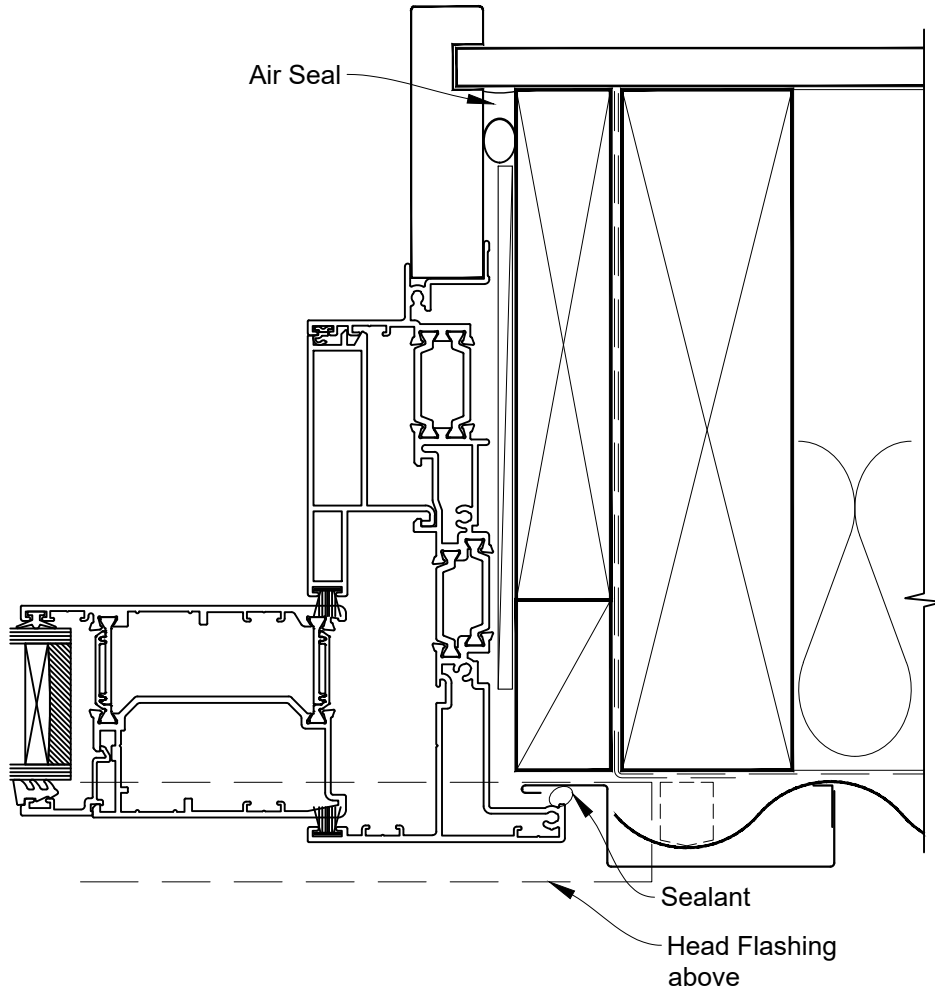

INSTALLATION DETAIL - 56mm METRO THERMAL HEART SLIDING DOOR ON PROFILE METAL CAVITY CONSTRUCTION

Date: 01.03.23

Scale: 1:2

CAD Ref.: TM56SDPM-CH

INSTALLATION DETAIL - 56mm METRO THERMAL HEART SLIDING DOOR ON PROFILE METAL CAVITY CONSTRUCTION

Date: 01.03.23

Scale: 1:2

CAD Ref.: TM56SDPM-CJ

INSTALLATION DETAIL - 56mm METRO THERMAL HEART SLIDING DOOR ON PROFILE METAL CAVITY CONSTRUCTION

Date: 01.03.23

Scale: 1:2

CAD Ref.: TM56SDPM-CS

INSTALLATION DETAIL - 56mm METRO THERMAL HEART SLIDING DOOR ON PROFILE METAL DIRECT FIXED CLADDING

Date: 01.03.23

Scale: 1:2

CAD Ref.: TM56SDPM-DH

INSTALLATION DETAIL - 56mm METRO THERMAL HEART SLIDING DOOR ON PROFILE METAL DIRECT FIXED CLADDING

Date: 01.03.23

Scale: 1:2

CAD Ref.: TM56SDPM-DJ

INSTALLATION DETAIL - 56mm METRO THERMAL HEART SLIDING DOOR ON PROFILE METAL DIRECT FIXED CLADDING

Date: 01.03.23

Scale: 1:2

CAD Ref.: TM56SDPM-DS