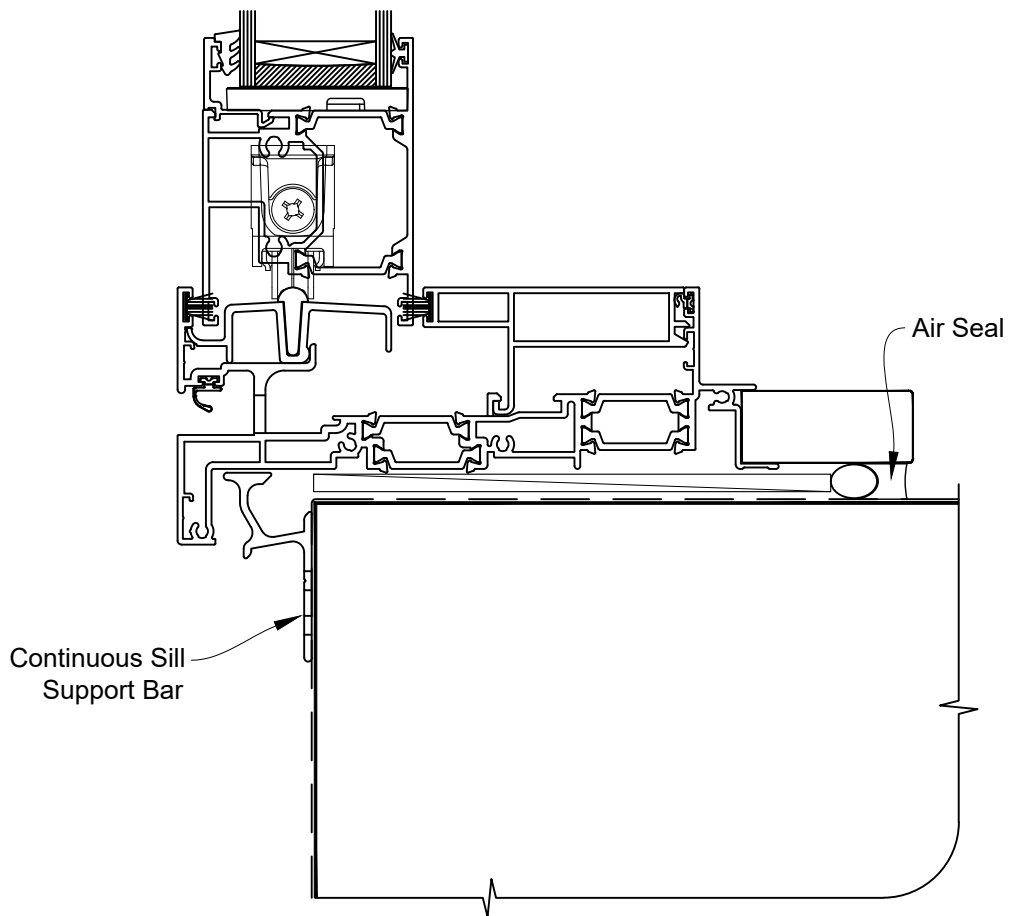

INSTALLATION DETAIL - 56mm METRO THERMAL HEART SLIDING DOOR ON PROFILE METAL CAVITY CONSTRUCTION

Date: 01.03.23

Scale: 1:2

CAD Ref.: TM56SDPM-CH

INSTALLATION DETAIL - 56mm METRO THERMAL HEART SLIDING DOOR ON PROFILE METAL CAVITY CONSTRUCTION

Date: 01.03.23

Scale: 1:2

CAD Ref.: TM56SDPM-CJ

INSTALLATION DETAIL - 56mm METRO THERMAL HEART SLIDING DOOR ON PROFILE METAL CAVITY CONSTRUCTION

Date: 01.03.23

Scale: 1:2

CAD Ref.: TM56SDPM-CS

INSTALLATION DETAIL - 56mm METRO THERMAL HEART SLIDING DOOR ON PROFILE METAL DIRECT FIXED CLADDING

Date: 01.03.23

Scale: 1:2

CAD Ref.: TM56SDPM-DH

INSTALLATION DETAIL - 56mm METRO THERMAL HEART SLIDING DOOR ON PROFILE METAL DIRECT FIXED CLADDING

Date: 01.03.23

Scale: 1:2

CAD Ref.: TM56SDPM-DJ

INSTALLATION DETAIL - 56mm METRO THERMAL HEART SLIDING DOOR ON PROFILE METAL DIRECT FIXED CLADDING

Date: 01.03.23

Scale: 1:2

CAD Ref.: TM56SDPM-DS