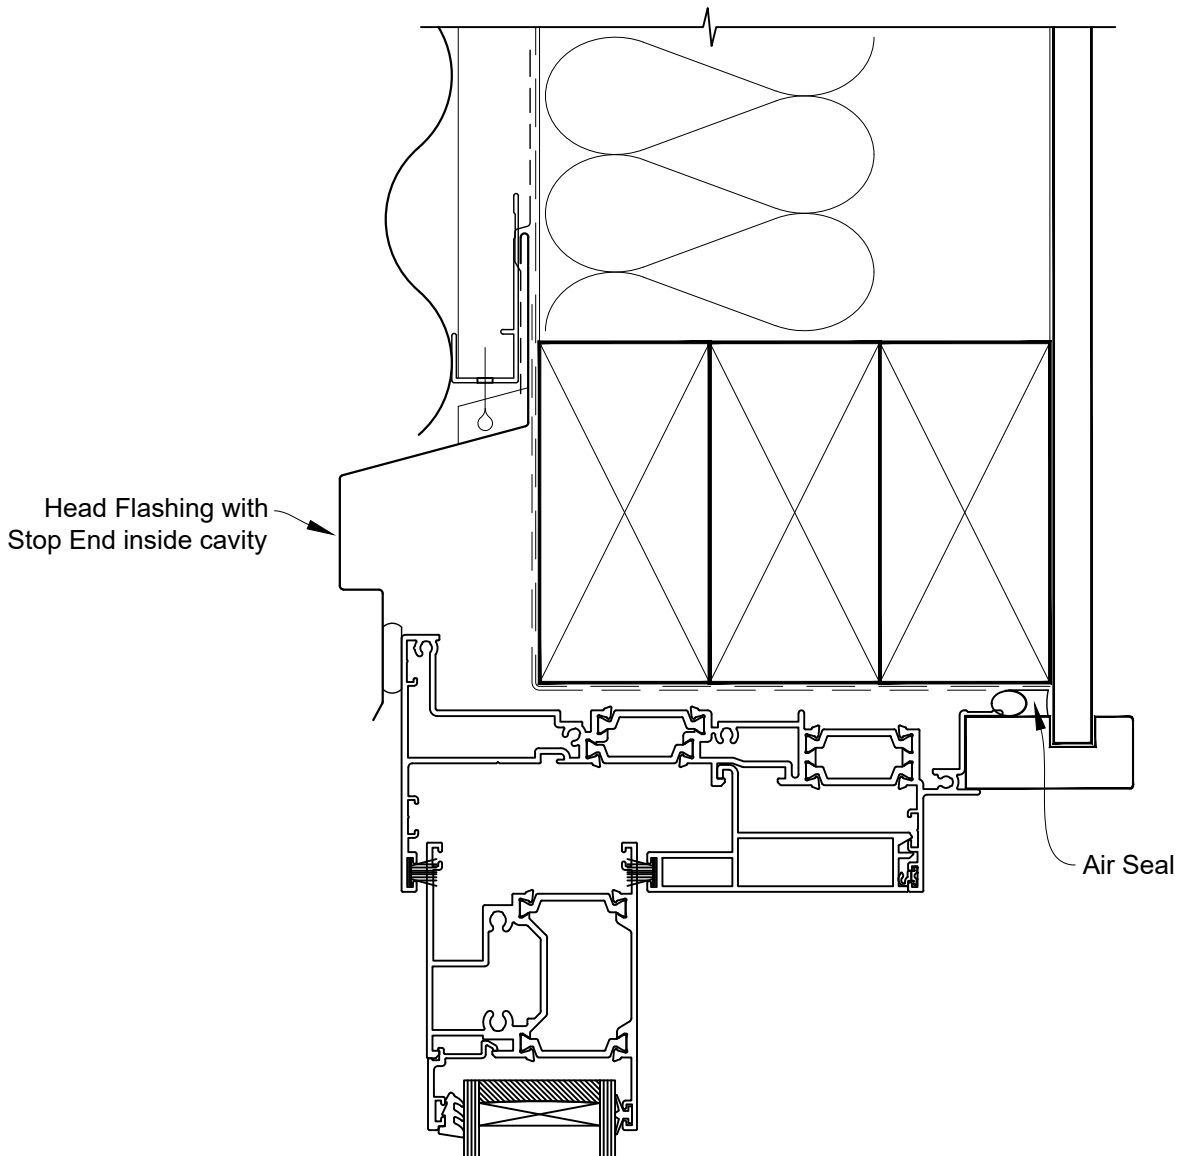

INSTALLATION DETAIL - 56mm METRO THERMAL HEART SLIDING DOOR ON PROFILE METAL CAVITY CONSTRUCTION

Date: 01.03.23

Scale: 1:2

CAD Ref.: TM56SDPM-CH

INSTALLATION DETAIL - 56mm METRO THERMAL HEART SLIDING DOOR ON PROFILE METAL CAVITY CONSTRUCTION

Date: 01.03.23

Scale: 1:2

CAD Ref.: TM56SDPM-CJ

INSTALLATION DETAIL - 56mm METRO THERMAL HEART SLIDING DOOR ON PROFILE METAL CAVITY CONSTRUCTION

Date: 01.03.23

Scale: 1:2

CAD Ref.: TM56SDPM-CS

INSTALLATION DETAIL - 56mm METRO THERMAL HEART SLIDING DOOR ON PROFILE METAL DIRECT FIXED CLADDING

Date: 01.03.23

Scale: 1:2

CAD Ref.: TM56SDPM-DH

INSTALLATION DETAIL - 56mm METRO THERMAL HEART SLIDING DOOR ON PROFILE METAL DIRECT FIXED CLADDING

Date: 01.03.23

Scale: 1:2

CAD Ref.: TM56SDPM-DJ

INSTALLATION DETAIL - 56mm METRO THERMAL HEART SLIDING DOOR ON PROFILE METAL DIRECT FIXED CLADDING

Date: 01.03.23

Scale: 1:2

CAD Ref.: TM56SDPM-DS