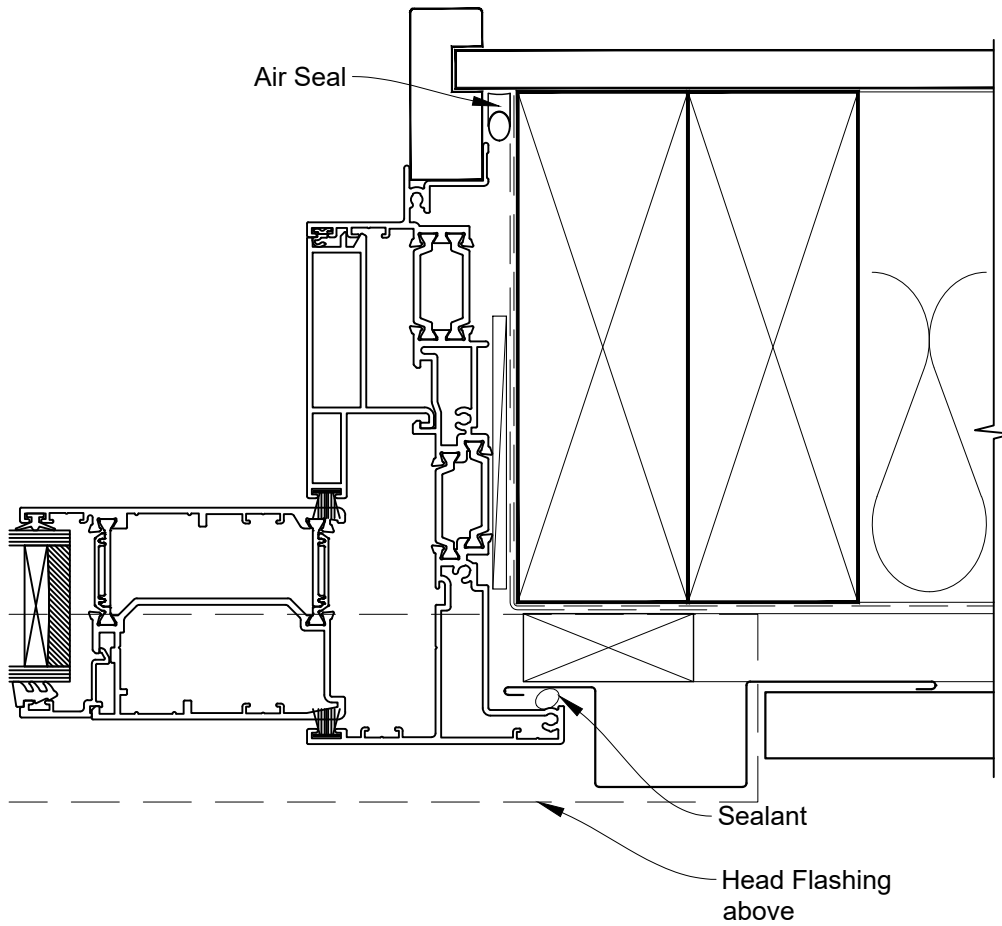

INSTALLATION DETAIL - 56mm METRO THERMAL HEART SLIDING DOOR ON PROFILE METAL CAVITY CONSTRUCTION

Date: 01.03.23

Scale: 1:2

CAD Ref.: TM56SDPM-CH

INSTALLATION DETAIL - 56mm METRO THERMAL HEART SLIDING DOOR ON PROFILE METAL CAVITY CONSTRUCTION

Date: 01.03.23

Scale: 1:2

CAD Ref.: TM56SDPM-CJ

INSTALLATION DETAIL - 56mm METRO THERMAL HEART SLIDING DOOR ON PROFILE METAL CAVITY CONSTRUCTION

Date: 01.03.23

Scale: 1:2

CAD Ref.: TM56SDPM-CS

INSTALLATION DETAIL - 56mm METRO THERMAL HEART SLIDING DOOR ON PROFILE METAL DIRECT FIXED CLADDING

Date: 01.03.23

Scale: 1:2

CAD Ref.: TM56SDPM-DH

INSTALLATION DETAIL - 56mm METRO THERMAL HEART SLIDING DOOR ON PROFILE METAL DIRECT FIXED CLADDING

Date: 01.03.23

Scale: 1:2

CAD Ref.: TM56SDPM-DJ

INSTALLATION DETAIL - 56mm METRO THERMAL HEART SLIDING DOOR ON PROFILE METAL DIRECT FIXED CLADDING

Date: 01.03.23

Scale: 1:2

CAD Ref.: TM56SDPM-DS