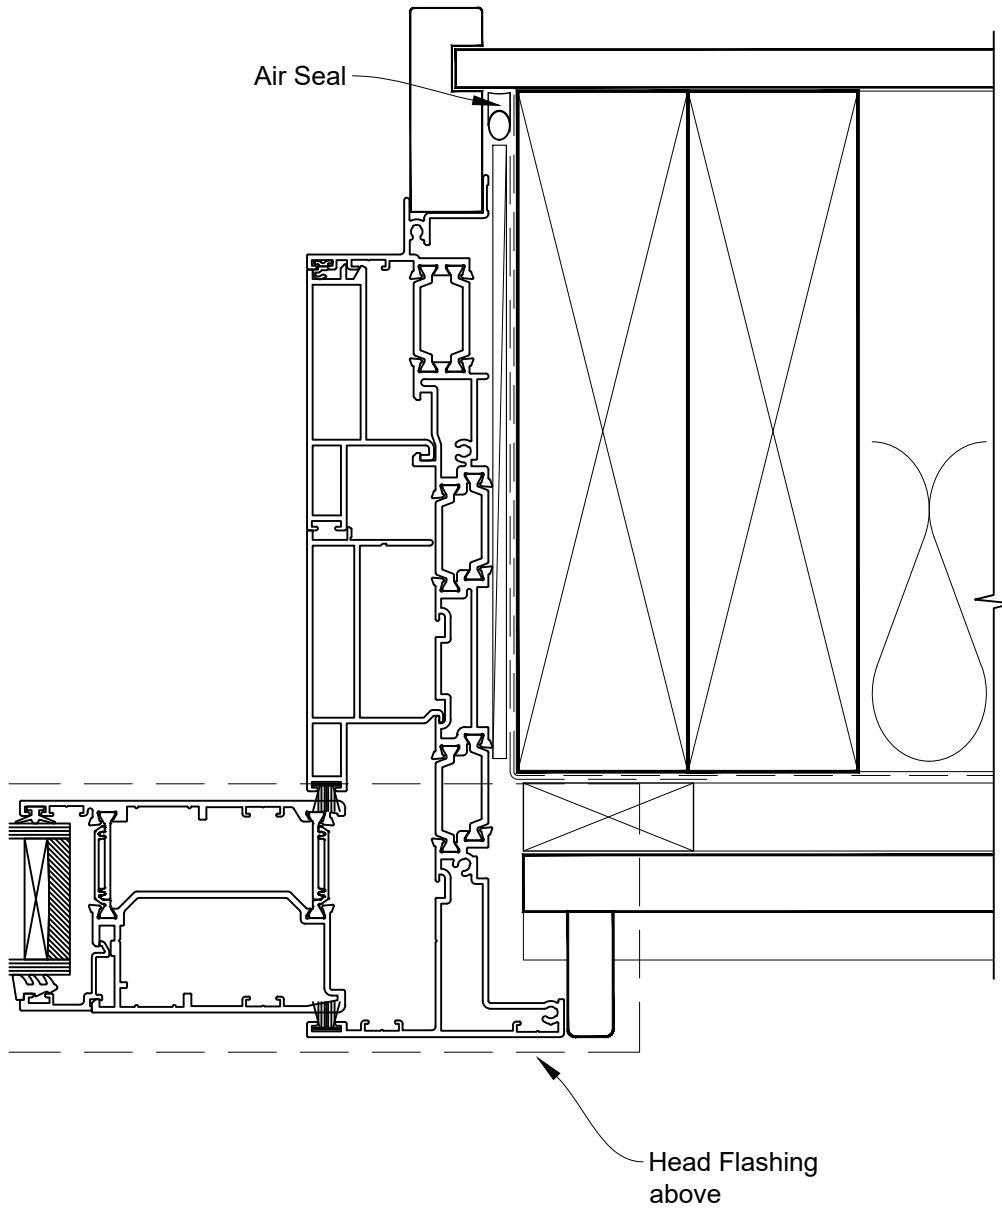

# INSTALLATION DETAIL - 56mm METRO THERMAL HEART STACKER SLIDING DOOR ON BEVEL BACK WEATHERBOARD CAVITY CONSTRUCTION

Date: 01.03.23

Scale: 1:2

CAD Ref.: TM56MDBW-CH

# INSTALLATION DETAIL - 56mm METRO THERMAL HEART STACKER SLIDING DOOR ON BEVEL BACK WEATHERBOARD CAVITY CONSTRUCTION

Date: 01.03.23

Scale: 1:2

CAD Ref.: TM56MDBW-CJ

# INSTALLATION DETAIL - 56mm METRO THERMAL HEART STACKER SLIDING DOOR ON BEVEL BACK WEATHERBOARD CAVITY CONSTRUCTION

Date: 01.03.23

Scale: 1:2

CAD Ref.: TM56MDBW-CS