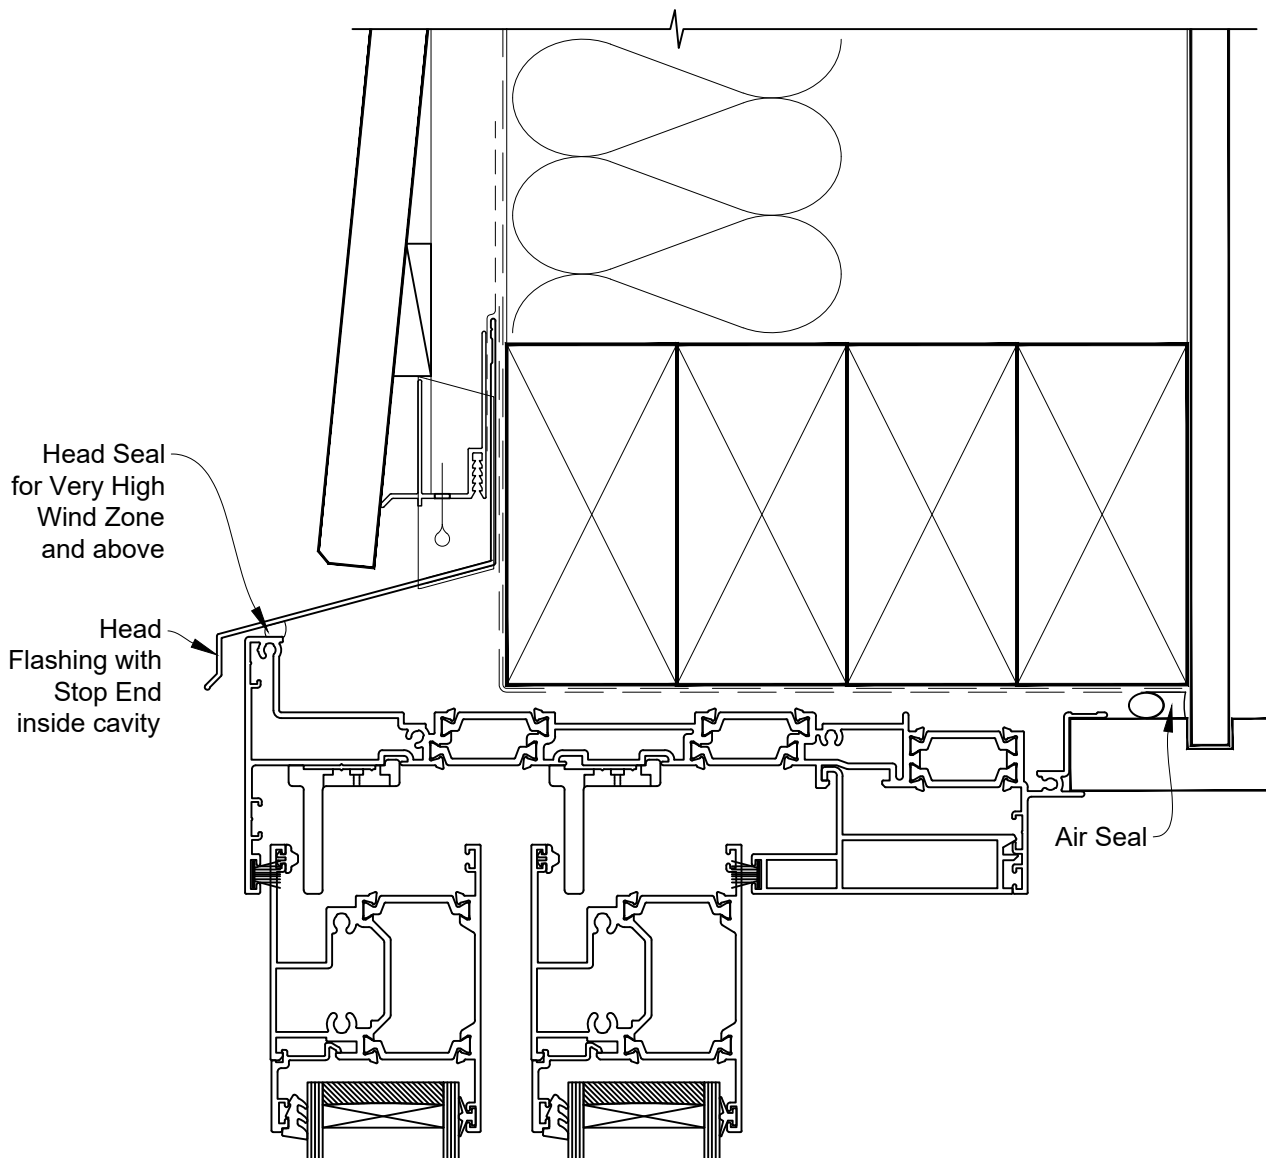

# INSTALLATION DETAIL - 56mm METRO THERMAL HEART STACKER SLIDING DOOR ON BEVEL BACK WEATHERBOARD CAVITY CONSTRUCTION

Date: 01.03.23

Scale: 1:2

CAD Ref.: TM56MDBW-CH

# INSTALLATION DETAIL - 56mm METRO THERMAL HEART STACKER SLIDING DOOR ON BEVEL BACK WEATHERBOARD CAVITY CONSTRUCTION

Date: 01.03.23

Scale: 1:2

CAD Ref.: TM56MDBW-CJ

# INSTALLATION DETAIL - 56mm METRO THERMAL HEART STACKER SLIDING DOOR ON BEVEL BACK WEATHERBOARD CAVITY CONSTRUCTION

Date: 01.03.23

Scale: 1:2

CAD Ref.: TM56MDBW-CS