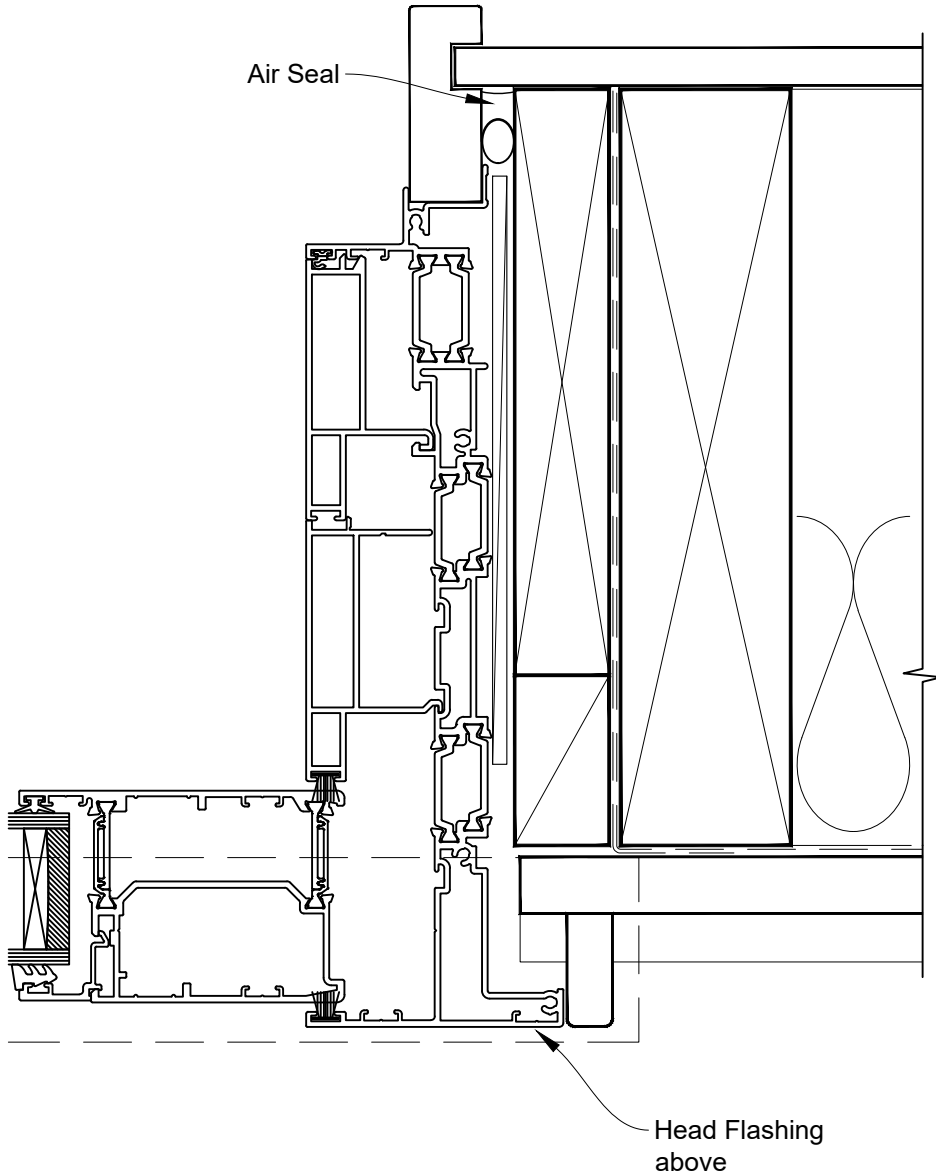

INSTALLATION DETAIL - 56mm METRO THERMAL HEART STACKER SLIDING DOOR ON BEVEL BACK WEATHERBOARD DIRECT FIXED CLADDING

Date: 01.03.23

Scale: 1:2

CAD Ref.: TM56MDBW-DJ