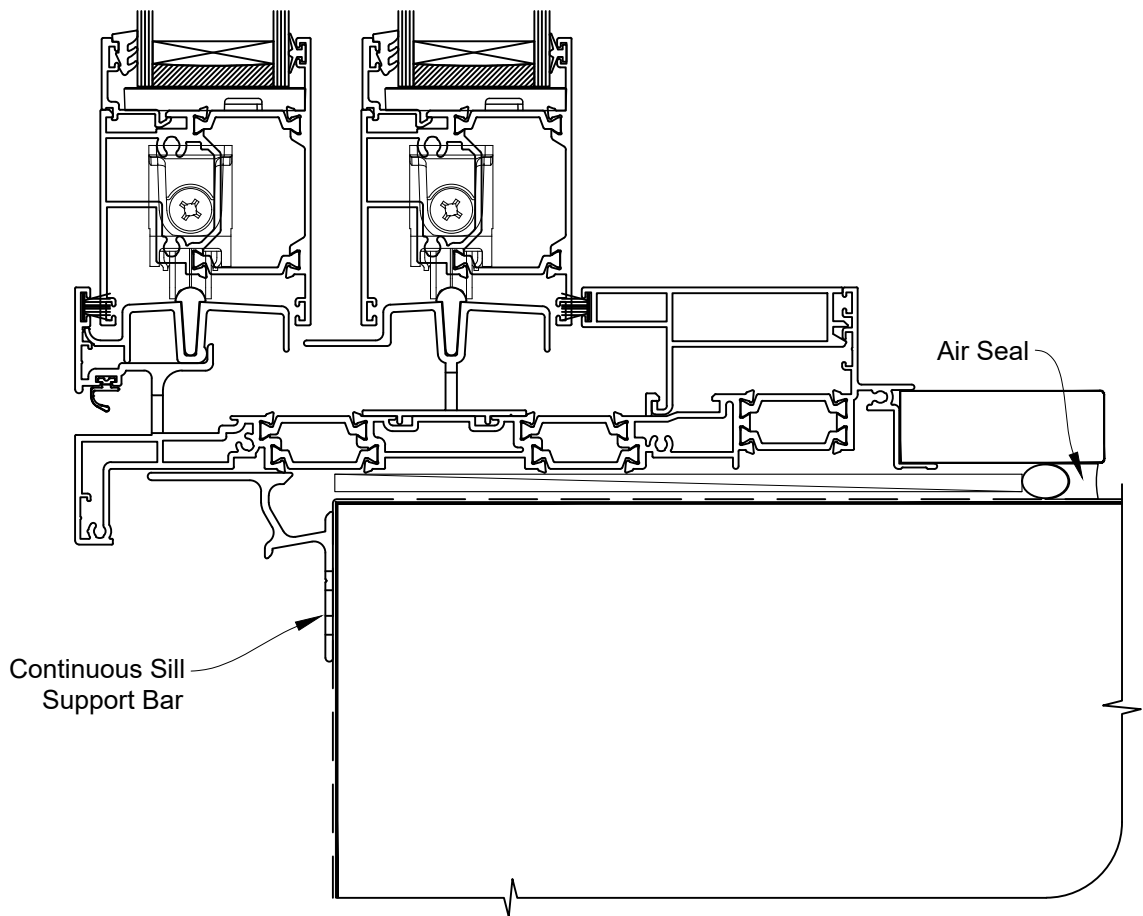

# INSTALLATION DETAIL - 56mm METRO THERMAL HEART STACKER SLIDING DOOR ON BEVEL BACK WEATHERBOARD CAVITY CONSTRUCTION

Date: 01.03.23

Scale: 1:2

CAD Ref.: TM56MDBW-CH

# INSTALLATION DETAIL - 56mm METRO THERMAL HEART STACKER SLIDING DOOR ON BEVEL BACK WEATHERBOARD CAVITY CONSTRUCTION

Date: 01.03.23

Scale: 1:2

CAD Ref.: TM56MDBW-CJ

# INSTALLATION DETAIL - 56mm METRO THERMAL HEART STACKER SLIDING DOOR ON BEVEL BACK WEATHERBOARD CAVITY CONSTRUCTION

Date: 01.03.23

Scale: 1:2

CAD Ref.: TM56MDBW-CS