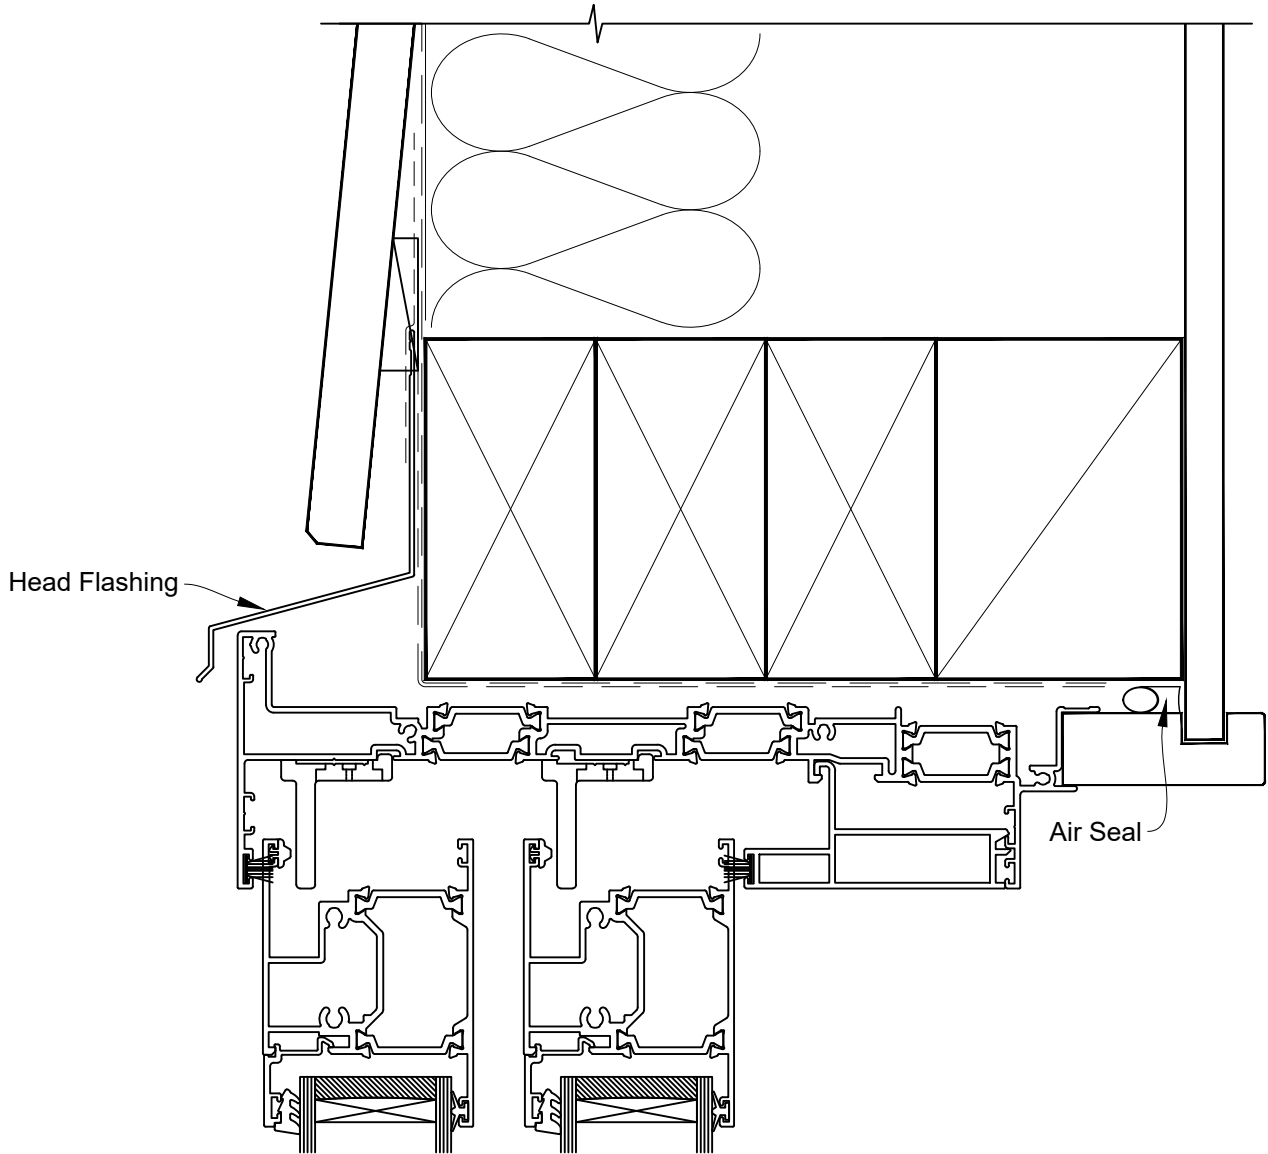

# INSTALLATION DETAIL - 56mm METRO THERMAL HEART STACKER SLIDING DOOR ON BEVEL BACK WEATHERBOARD CAVITY CONSTRUCTION

Date: 01.03.23

Scale: 1:2

CAD Ref.: TM56MDBW-CS

# INSTALLATION DETAIL - 56mm METRO THERMAL HEART STACKER SLIDING DOOR ON BEVEL BACK WEATHERBOARD DIRECT FIXED CLADDING

Date: 01.03.23

Scale: 1:2

CAD Ref.: TM56MDBW-DH