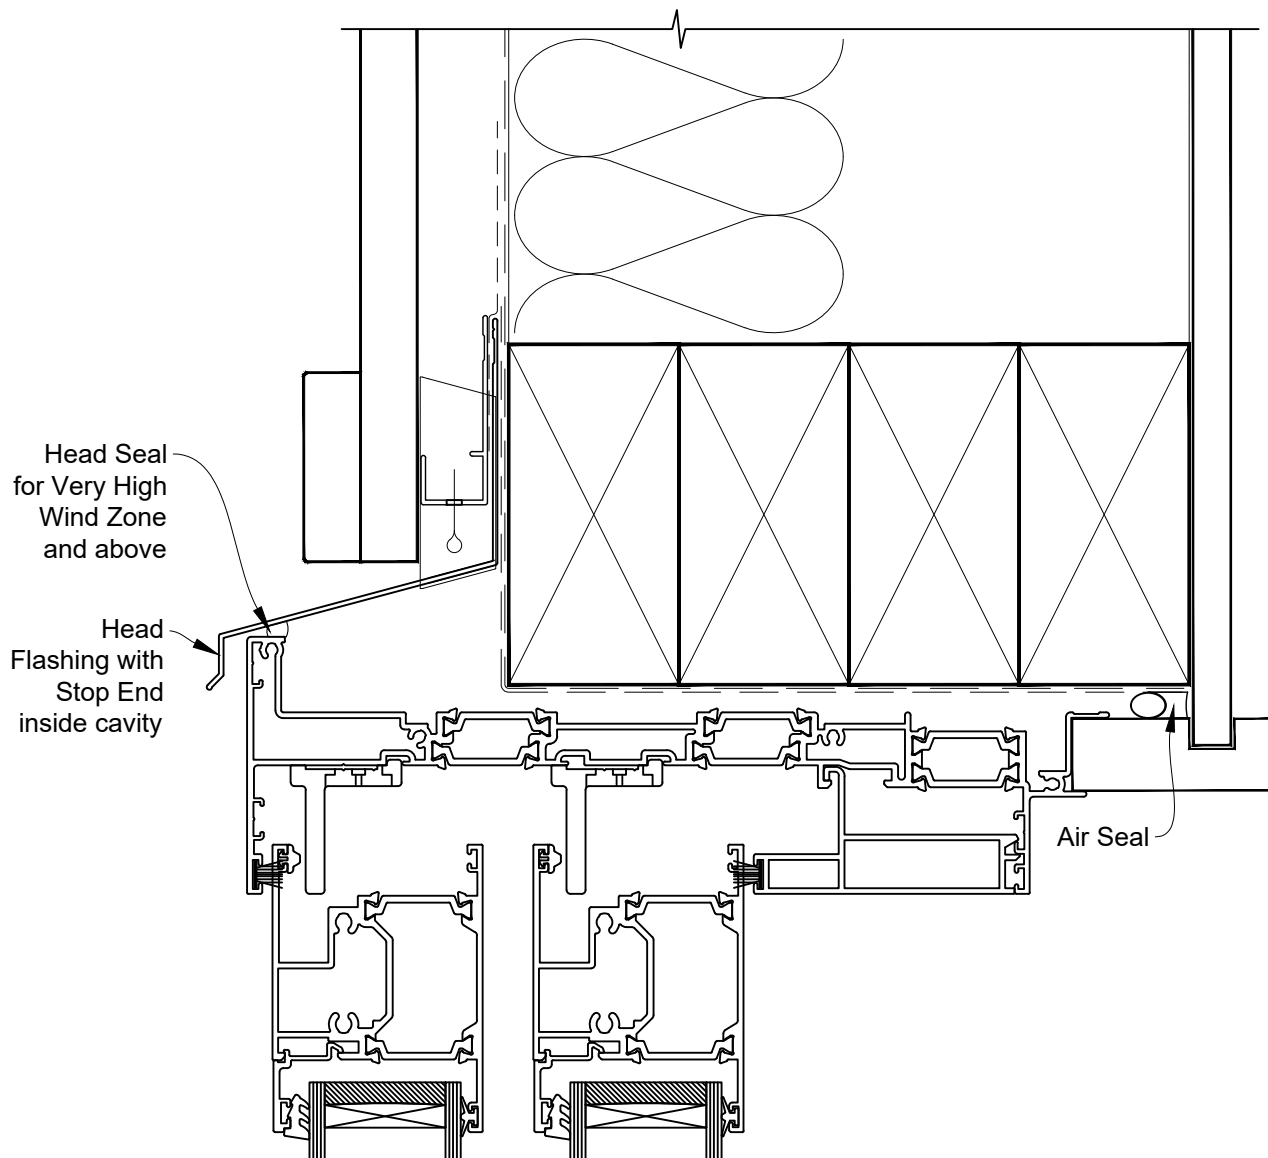

INSTALLATION DETAIL - 56mm METRO THERMAL HEART STACKER SLIDING DOOR ON BOARD AND BATTEN CAVITY CONSTRUCTION

Date: 01.03.23

Scale: 1:2

CAD Ref.: TM56MDBB-CH

INSTALLATION DETAIL - 56mm METRO THERMAL HEART STACKER SLIDING DOOR ON BOARD AND BATTEN CAVITY CONSTRUCTION

Date: 01.03.23

Scale: 1:2

CAD Ref.: TM56MDBB-CJ

INSTALLATION DETAIL - 56mm METRO THERMAL HEART STACKER SLIDING DOOR ON BOARD AND BATTEN CAVITY CONSTRUCTION

Date: 01.03.23

Scale: 1:2

CAD Ref.: TM56MDBB-CS

INSTALLATION DETAIL - 56mm METRO THERMAL HEART STACKER SLIDING DOOR ON BOARD AND BATTEN DIRECT FIXED CLADDING

Date: 01.03.23

Scale: 1:2

CAD Ref.: TM56MDBB-DH

INSTALLATION DETAIL - 56mm METRO THERMAL HEART STACKER SLIDING DOOR ON BOARD AND BATTEN DIRECT FIXED CLADDING

Date: 01.03.23

Scale: 1:2

CAD Ref.: TM56MDBB-DJ

INSTALLATION DETAIL - 56mm METRO THERMAL HEART STACKER SLIDING DOOR ON BOARD AND BATTEN DIRECT FIXED CLADDING

Date: 01.03.23

Scale: 1:2

CAD Ref.: TM56MDBB-DS