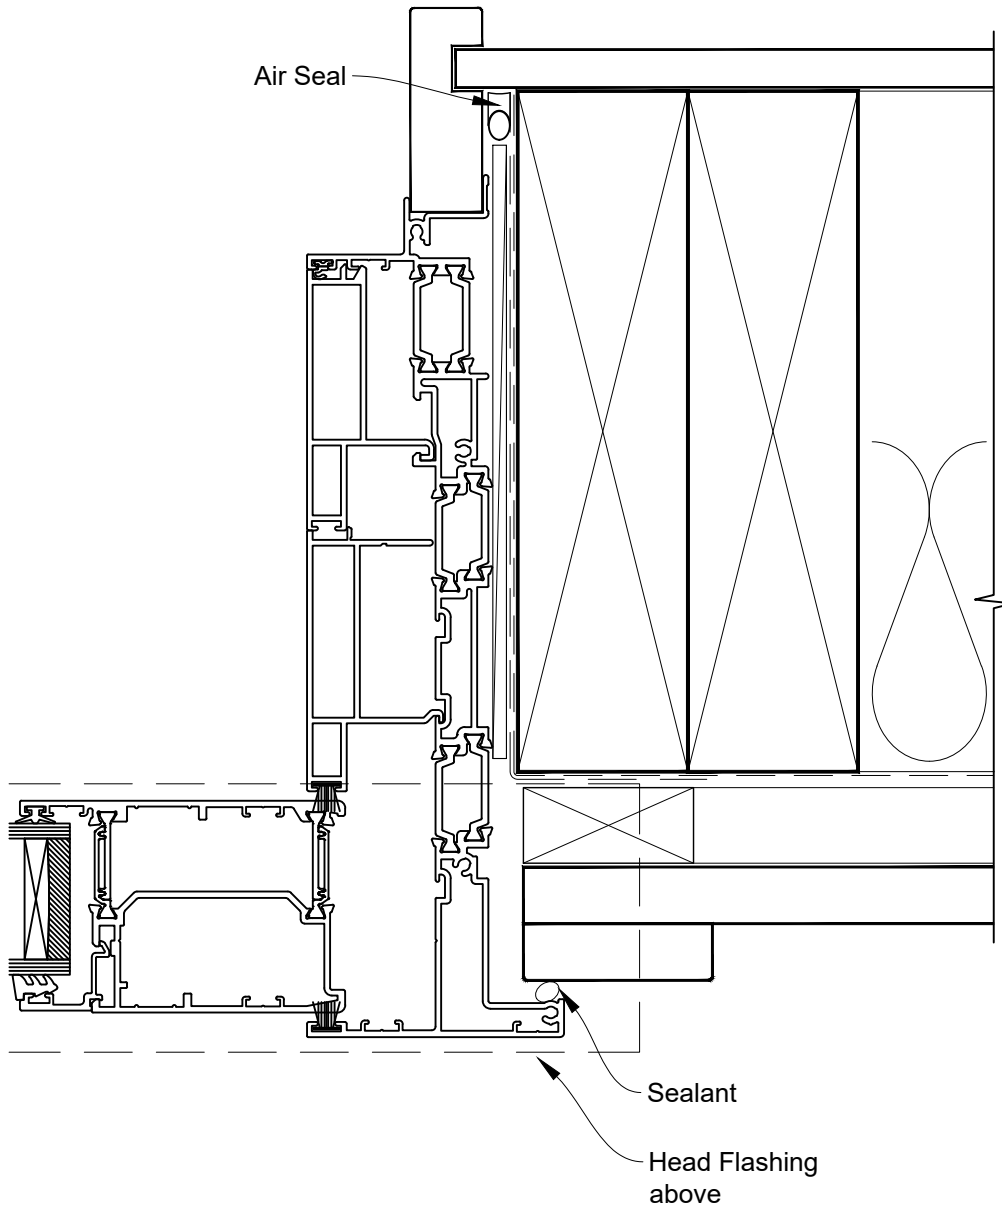

INSTALLATION DETAIL - 56mm METRO THERMAL HEART STACKER SLIDING DOOR ON BOARD AND BATTEN CAVITY CONSTRUCTION

Date: 01.03.23

Scale: 1:2

CAD Ref.: TM56MDBB-CH

INSTALLATION DETAIL - 56mm METRO THERMAL HEART STACKER SLIDING DOOR ON BOARD AND BATTEN CAVITY CONSTRUCTION

Date: 01.03.23

Scale: 1:2

CAD Ref.: TM56MDBB-CJ

INSTALLATION DETAIL - 56mm METRO THERMAL HEART STACKER SLIDING DOOR ON BOARD AND BATTEN CAVITY CONSTRUCTION

Date: 01.03.23

Scale: 1:2

CAD Ref.: TM56MDBB-CS

INSTALLATION DETAIL - 56mm METRO THERMAL HEART STACKER SLIDING DOOR ON BOARD AND BATTEN DIRECT FIXED CLADDING

Date: 01.03.23

Scale: 1:2

CAD Ref.: TM56MDBB-DS