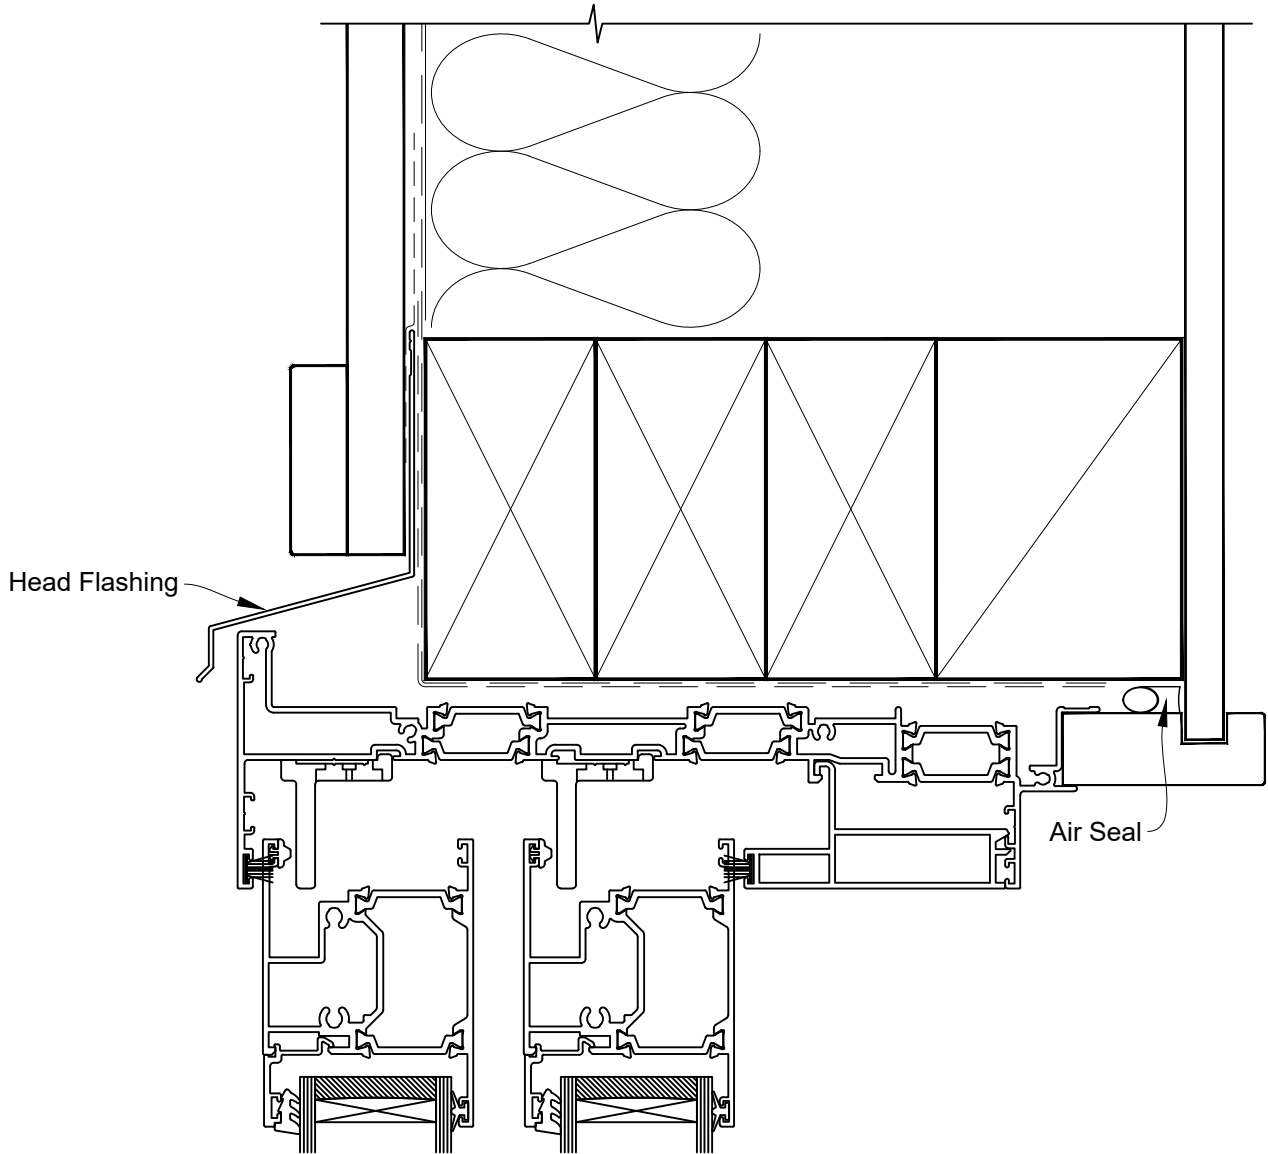

INSTALLATION DETAIL - 56mm METRO THERMAL HEART STACKER SLIDING DOOR ON BOARD AND BATTEN CAVITY CONSTRUCTION

Date: 01.03.23

Scale: 1:2

CAD Ref.: TM56MDBB-CH

INSTALLATION DETAIL - 56mm METRO THERMAL HEART STACKER SLIDING DOOR ON BOARD AND BATTEN CAVITY CONSTRUCTION

Date: 01.03.23

Scale: 1:2

CAD Ref.: TM56MDBB-CJ

INSTALLATION DETAIL - 56mm METRO THERMAL HEART STACKER SLIDING DOOR ON BOARD AND BATTEN CAVITY CONSTRUCTION

Date: 01.03.23

Scale: 1:2

CAD Ref.: TM56MDBB-CS

INSTALLATION DETAIL - 56mm METRO THERMAL HEART STACKER SLIDING DOOR ON BOARD AND BATTEN DIRECT FIXED CLADDING

Date: 01.03.23

Scale: 1:2

CAD Ref.: TM56MDBB-DH

INSTALLATION DETAIL - 56mm METRO THERMAL HEART STACKER SLIDING DOOR ON BOARD AND BATTEN DIRECT FIXED CLADDING

Date: 01.03.23

Scale: 1:2

CAD Ref.: TM56MDBB-DJ

INSTALLATION DETAIL - 56mm METRO THERMAL HEART STACKER SLIDING DOOR ON BOARD AND BATTEN DIRECT FIXED CLADDING

Date: 01.03.23

Scale: 1:2

CAD Ref.: TM56MDBB-DS