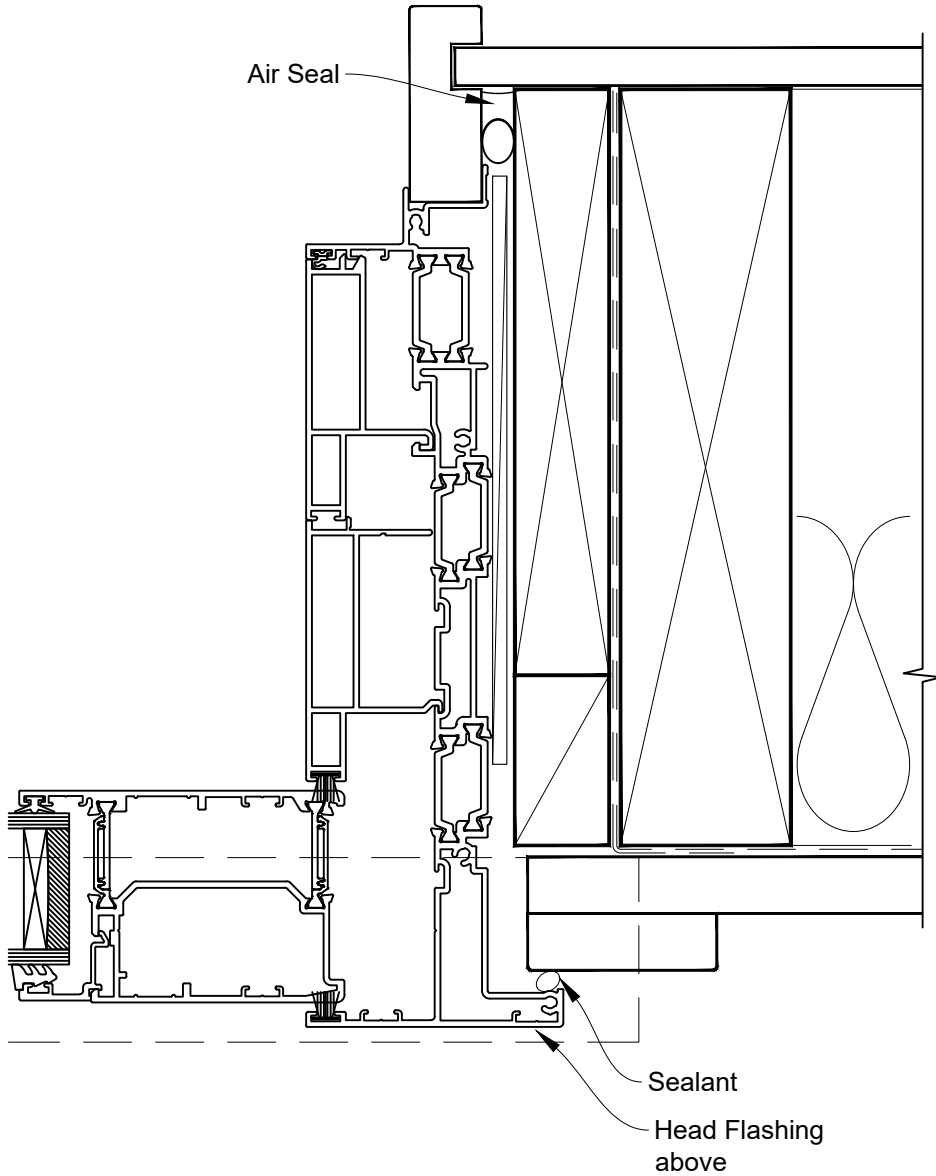

Date: 01.03.23

Scale: 1:2

CAD Ref.: TM56MDBB-DH

INSTALLATION DETAIL - 56mm METRO THERMAL HEART STACKER SLIDING DOOR ON BOARD AND BATTEN DIRECT FIXED CLADDING

Date: 01.03.23

Scale: 1:2

CAD Ref.: TM56MDBB-DJ

INSTALLATION DETAIL - 56mm METRO THERMAL HEART STACKER SLIDING DOOR ON BOARD AND BATTEN DIRECT FIXED CLADDING

Date: 01.03.23

Scale: 1:2

CAD Ref.: TM56MDBB-DS