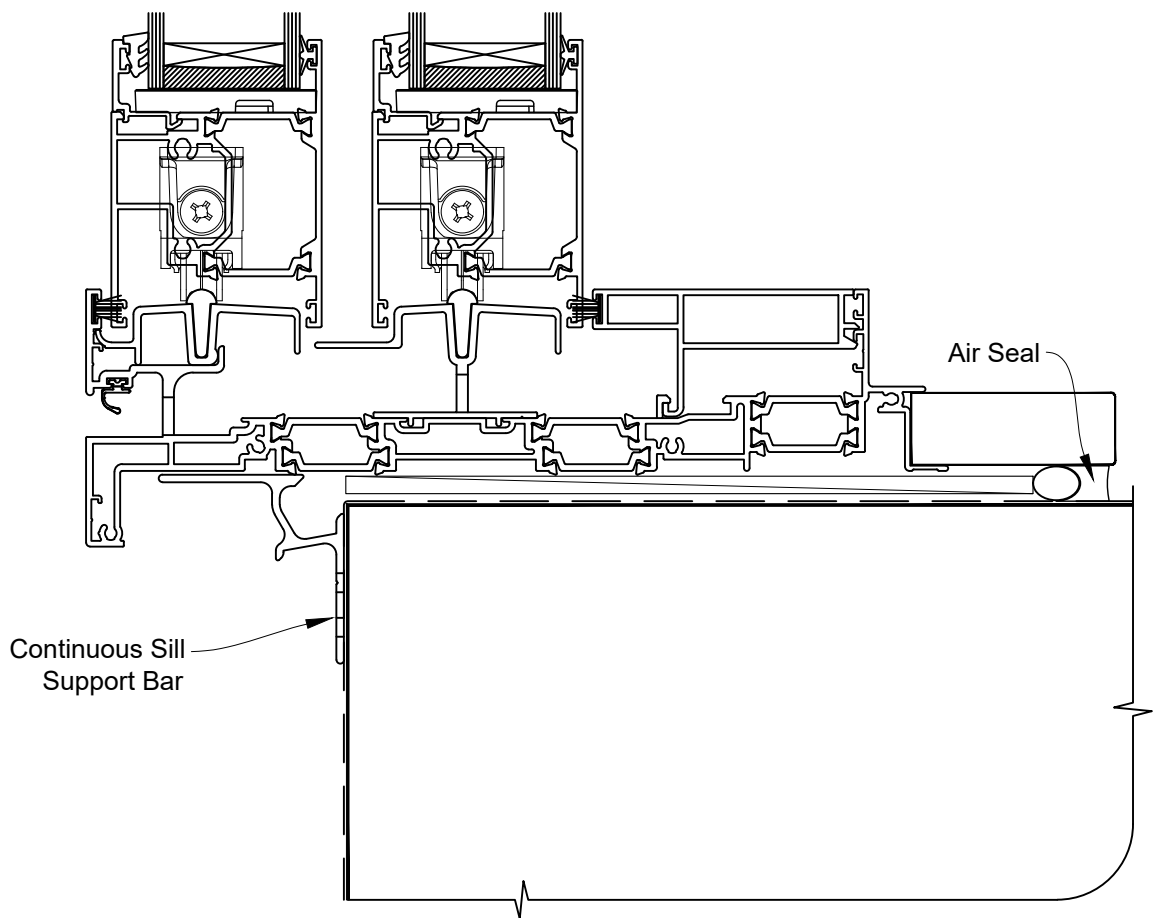

INSTALLATION DETAIL - 56mm METRO THERMAL HEART STACKER SLIDING DOOR ON BOARD AND BATTEN CAVITY CONSTRUCTION

Date: 01.03.23

Scale: 1:2

CAD Ref.: TM56MDBB-CH

INSTALLATION DETAIL - 56mm METRO THERMAL HEART STACKER SLIDING DOOR ON BOARD AND BATTEN CAVITY CONSTRUCTION

Date: 01.03.23

Scale: 1:2

CAD Ref.: TM56MDBB-CJ

INSTALLATION DETAIL - 56mm METRO THERMAL HEART STACKER SLIDING DOOR ON BOARD AND BATTEN CAVITY CONSTRUCTION

Date: 01.03.23

Scale: 1:2

CAD Ref.: TM56MDBB-CS

INSTALLATION DETAIL - 56mm METRO THERMAL HEART STACKER SLIDING DOOR ON BOARD AND BATTEN DIRECT FIXED CLADDING

Date: 01.03.23

Scale: 1:2

CAD Ref.: TM56MDBB-DH

INSTALLATION DETAIL - 56mm METRO THERMAL HEART STACKER SLIDING DOOR ON BOARD AND BATTEN DIRECT FIXED CLADDING

Date: 01.03.23

Scale: 1:2

CAD Ref.: TM56MDBB-DJ

INSTALLATION DETAIL - 56mm METRO THERMAL HEART STACKER SLIDING DOOR ON BOARD AND BATTEN DIRECT FIXED CLADDING

Date: 01.03.23

Scale: 1:2

CAD Ref.: TM56MDBB-DS