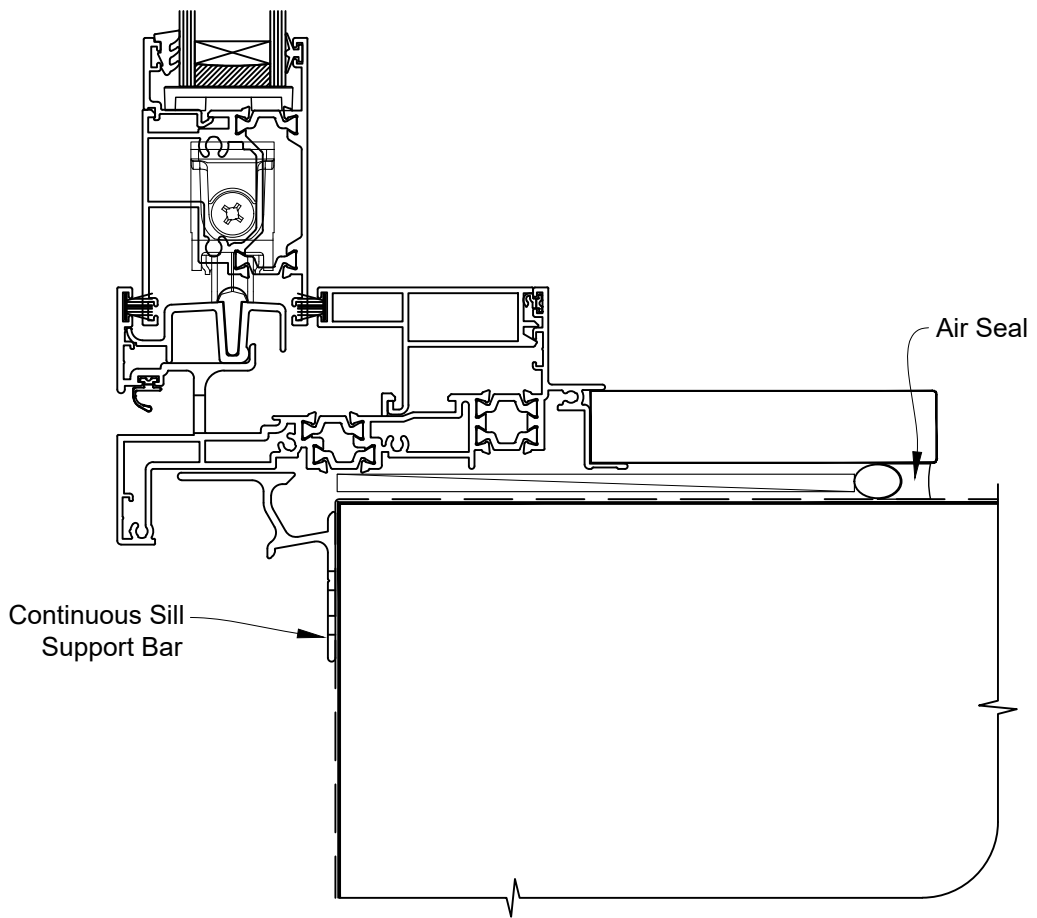

INSTALLATION DETAIL - 44mm METRO THERMAL HEART SLIDING DOOR ON RUSTICATED WEATHERBOARD CAVITY CONSTRUCTION

Date: 01.03.23

Scale: 1:2

CAD Ref.: TM44SDRW-CH

INSTALLATION DETAIL - 44mm METRO THERMAL HEART SLIDING DOOR ON RUSTICATED WEATHERBOARD CAVITY CONSTRUCTION

Date: 01.03.23

Scale: 1:2

CAD Ref.: TM44SDRW-CJ

INSTALLATION DETAIL - 44mm METRO THERMAL HEART SLIDING DOOR ON RUSTICATED WEATHERBOARD CAVITY CONSTRUCTION

Date: 01.03.23

Scale: 1:2

CAD Ref.: TM44SDRW-CS

INSTALLATION DETAIL - 44mm METRO THERMAL HEART SLIDING DOOR ON RUSTICATED WEATHERBOARD DIRECT FIXED CLADDING

Date: 01.03.23

Scale: 1:2

CAD Ref.: TM44SDRW-DH

INSTALLATION DETAIL - 44mm METRO THERMAL HEART SLIDING DOOR ON RUSTICATED WEATHERBOARD DIRECT FIXED CLADDING

Date: 01.03.23

Scale: 1:2

CAD Ref.: TM44SDRW-DJ

INSTALLATION DETAIL - 44mm METRO THERMAL HEART SLIDING DOOR ON RUSTICATED WEATHERBOARD DIRECT FIXED CLADDING

Date: 01.03.23

Scale: 1:2

CAD Ref.: TM44SDRW-DS