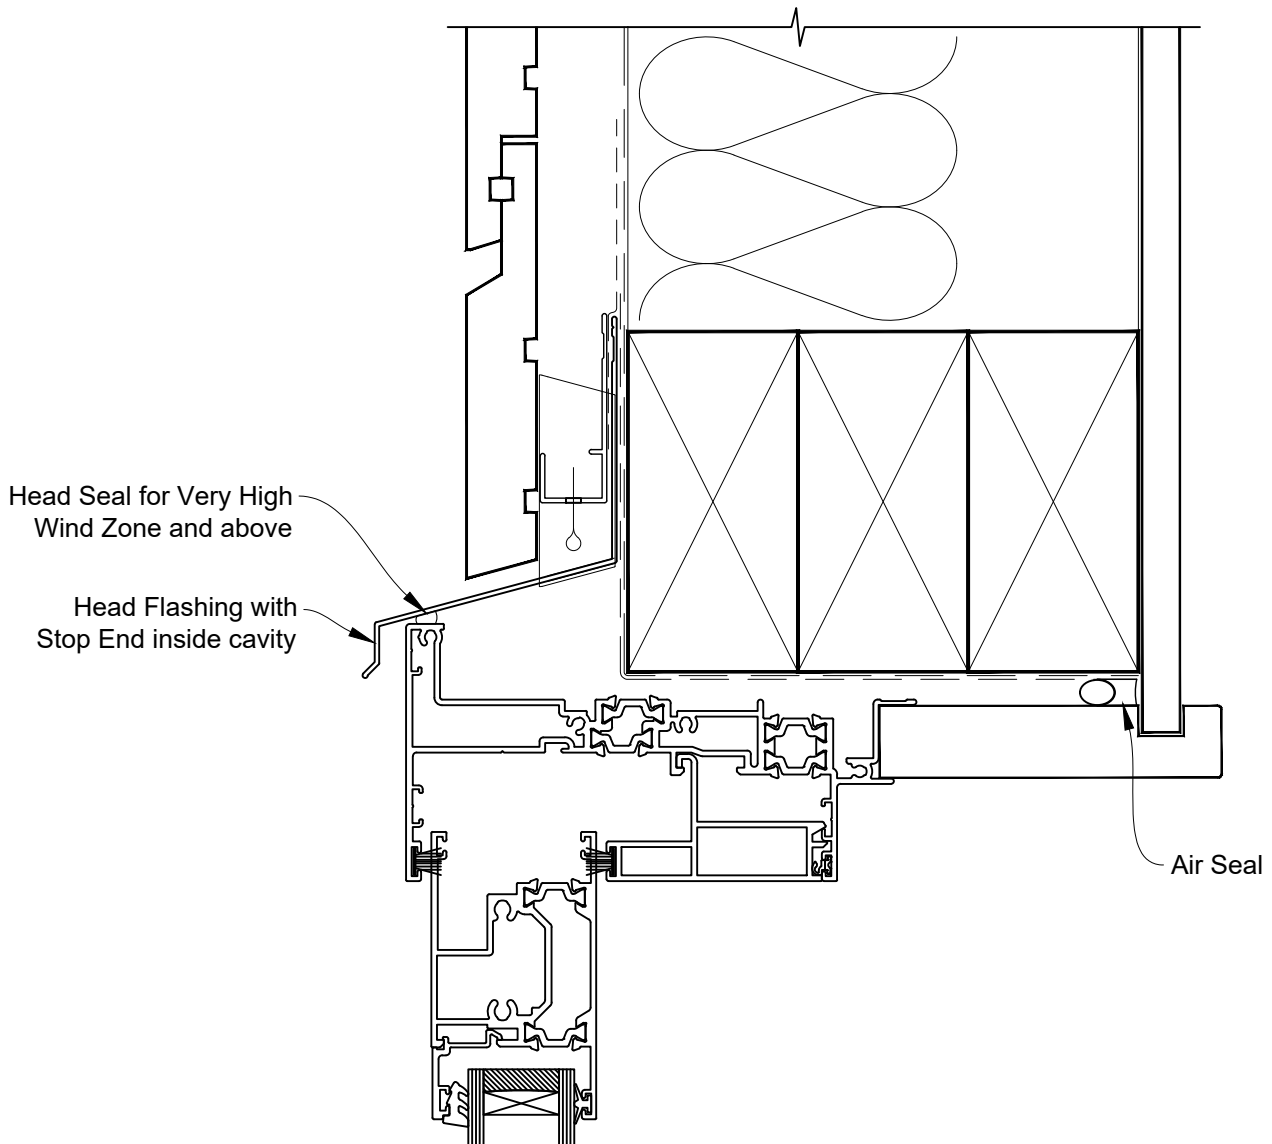

INSTALLATION DETAIL - 44mm METRO THERMAL HEART SLIDING DOOR ON RUSTICATED WEATHERBOARD CAVITY CONSTRUCTION

Date: 01.03.23

Scale: 1:2

CAD Ref.: TM44SDRW-CH

INSTALLATION DETAIL - 44mm METRO THERMAL HEART SLIDING DOOR ON RUSTICATED WEATHERBOARD CAVITY CONSTRUCTION

Date: 01.03.23

Scale: 1:2

CAD Ref.: TM44SDRW-CJ

INSTALLATION DETAIL - 44mm METRO THERMAL HEART SLIDING DOOR ON RUSTICATED WEATHERBOARD CAVITY CONSTRUCTION

Date: 01.03.23

Scale: 1:2

CAD Ref.: TM44SDRW-CS

INSTALLATION DETAIL - 44mm METRO THERMAL HEART SLIDING DOOR ON RUSTICATED WEATHERBOARD DIRECT FIXED CLADDING

Date: 01.03.23

Scale: 1:2

CAD Ref.: TM44SDRW-DS