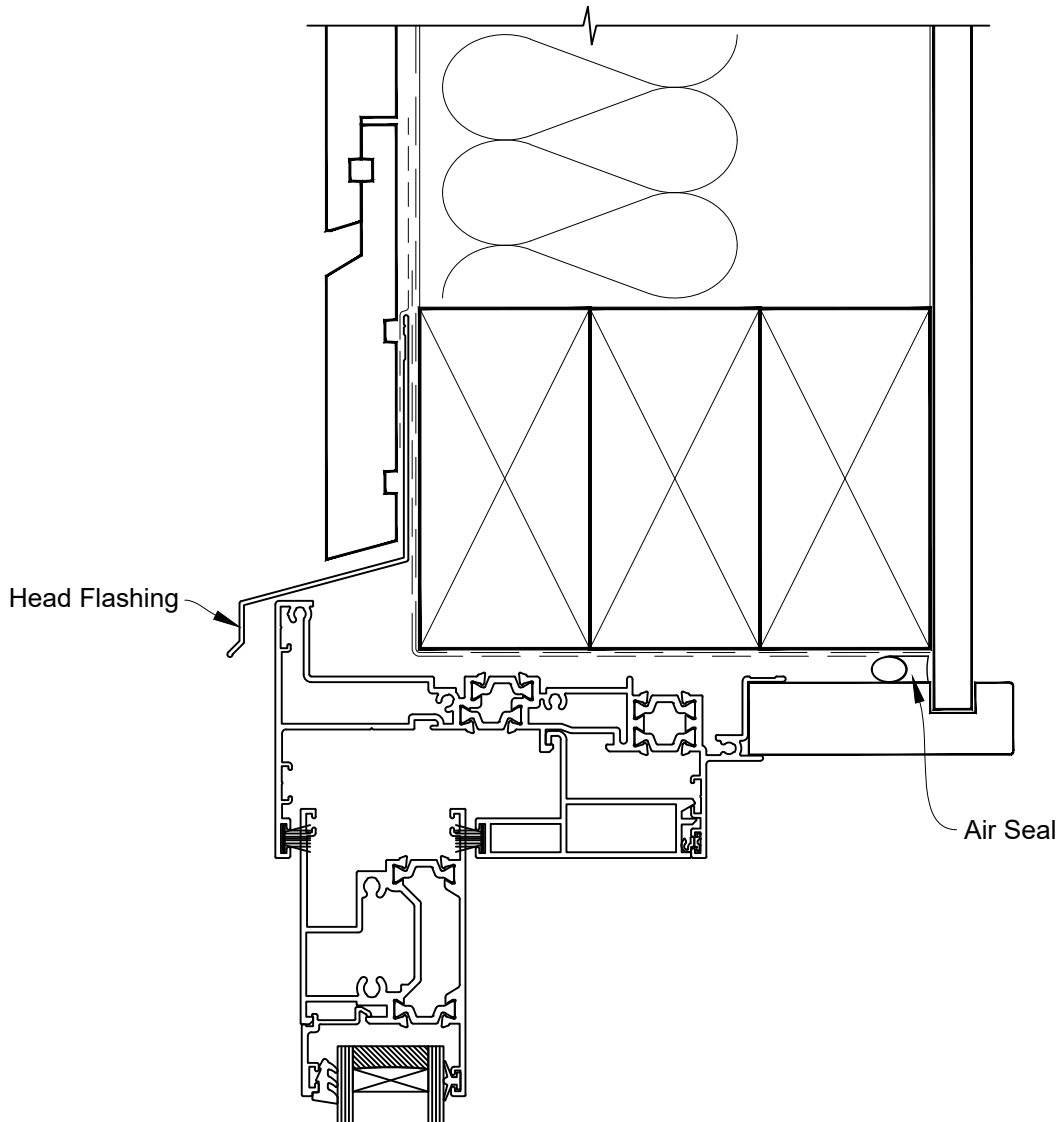

INSTALLATION DETAIL - 44mm METRO THERMAL HEART SLIDING DOOR ON RUSTICATED WEATHERBOARD CAVITY CONSTRUCTION

Date: 01.03.23

Scale: 1:2

CAD Ref.: TM44SDRW-CH

INSTALLATION DETAIL - 44mm METRO THERMAL HEART SLIDING DOOR ON RUSTICATED WEATHERBOARD CAVITY CONSTRUCTION

Date: 01.03.23

Scale: 1:2

CAD Ref.: TM44SDRW-CJ

INSTALLATION DETAIL - 44mm METRO THERMAL HEART SLIDING DOOR ON RUSTICATED WEATHERBOARD CAVITY CONSTRUCTION

Date: 01.03.23

Scale: 1:2

CAD Ref.: TM44SDRW-CS

INSTALLATION DETAIL - 44mm METRO THERMAL HEART SLIDING DOOR ON RUSTICATED WEATHERBOARD DIRECT FIXED CLADDING

Date: 01.03.23

Scale: 1:2

CAD Ref.: TM44SDRW-DH

INSTALLATION DETAIL - 44mm METRO THERMAL HEART SLIDING DOOR ON RUSTICATED WEATHERBOARD DIRECT FIXED CLADDING

Date: 01.03.23

Scale: 1:2

CAD Ref.: TM44SDRW-DJ

INSTALLATION DETAIL - 44mm METRO THERMAL HEART SLIDING DOOR ON RUSTICATED WEATHERBOARD DIRECT FIXED CLADDING

Date: 01.03.23

Scale: 1:2

CAD Ref.: TM44SDRW-DS