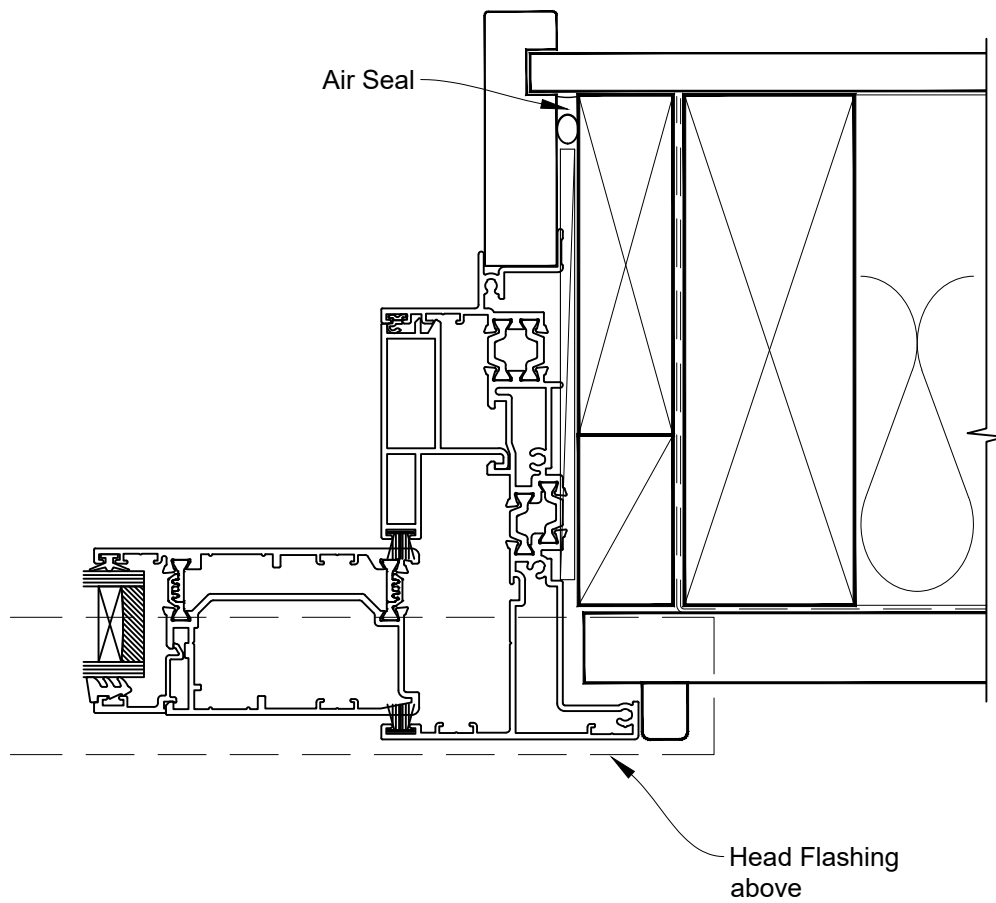

INSTALLATION DETAIL - 44mm METRO THERMAL HEART SLIDING DOOR ON RUSTICATED WEATHERBOARD CAVITY CONSTRUCTION

Date: 01.03.23

Scale: 1:2

CAD Ref.: TM44SDRW-CH

INSTALLATION DETAIL - 44mm METRO THERMAL HEART SLIDING DOOR ON RUSTICATED WEATHERBOARD CAVITY CONSTRUCTION

Date: 01.03.23

Scale: 1:2

CAD Ref.: TM44SDRW-DH

INSTALLATION DETAIL - 44mm METRO THERMAL HEART SLIDING DOOR ON RUSTICATED WEATHERBOARD DIRECT FIXED CLADDING

Date: 01.03.23

Scale: 1:2

CAD Ref.: TM44SDRW-DJ

INSTALLATION DETAIL - 44mm METRO THERMAL HEART SLIDING DOOR ON RUSTICATED WEATHERBOARD DIRECT FIXED CLADDING

Date: 01.03.23

Scale: 1:2

CAD Ref.: TM44SDRW-DS