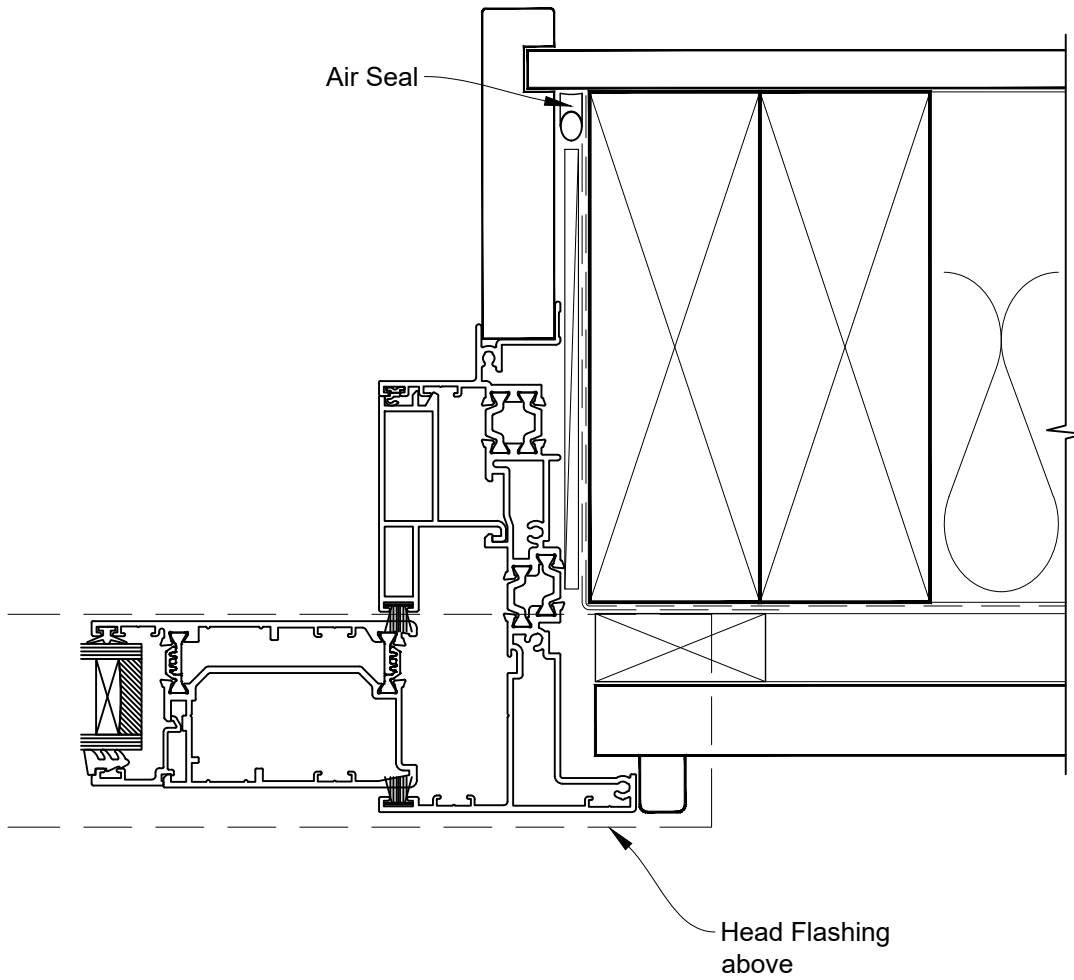

INSTALLATION DETAIL - 44mm METRO THERMAL HEART SLIDING DOOR ON RUSTICATED WEATHERBOARD CAVITY CONSTRUCTION

Date: 01.03.23

Scale: 1:2

CAD Ref.: TM44SDRW-CH

INSTALLATION DETAIL - 44mm METRO THERMAL HEART SLIDING DOOR ON RUSTICATED WEATHERBOARD CAVITY CONSTRUCTION

Date: 01.03.23

Scale: 1:2

CAD Ref.: TM44SDRW-CJ

INSTALLATION DETAIL - 44mm METRO THERMAL HEART SLIDING DOOR ON RUSTICATED WEATHERBOARD CAVITY CONSTRUCTION

Date: 01.03.23

Scale: 1:2

CAD Ref.: TM44SDRW-CS

INSTALLATION DETAIL - 44mm METRO THERMAL HEART SLIDING DOOR ON RUSTICATED WEATHERBOARD DIRECT FIXED CLADDING

Date: 01.03.23

Scale: 1:2

CAD Ref.: TM44SDRW-DS