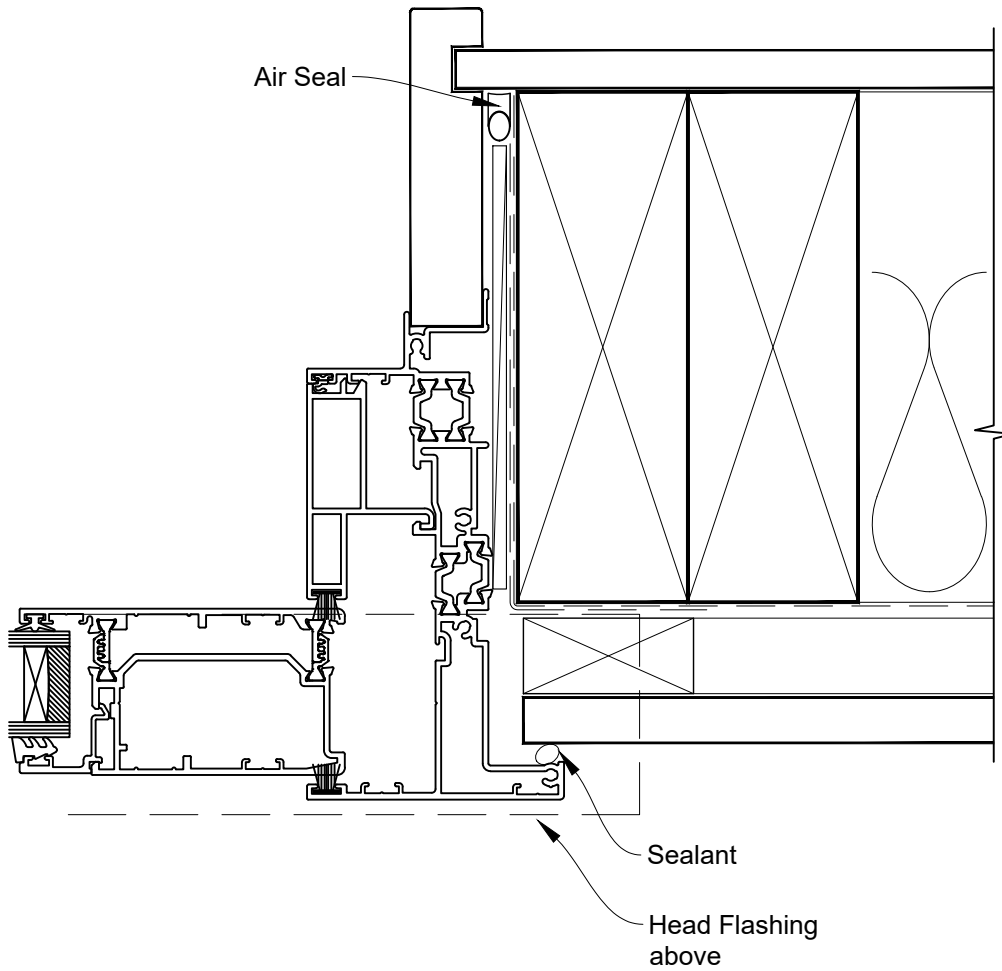

# INSTALLATION DETAIL - 44mm METRO THERMAL HEART SLIDING DOOR OUT ON FLAT SHEET CAVITY CONSTRUCTION

Date: 01.03.23

Scale: 1:2

CAD Ref.: TM44SDFS-CH

# INSTALLATION DETAIL - 44mm METRO THERMAL HEART SLIDING DOOR OUT ON FLAT SHEET CAVITY CONSTRUCTION

Date: 01.03.23

Scale: 1:2

CAD Ref.: TM44SDFS-CJ

# INSTALLATION DETAIL - 44mm METRO THERMAL HEART SLIDING DOOR OUT ON FLAT SHEET CAVITY CONSTRUCTION

Date: 01.03.23

Scale: 1:2

CAD Ref.: TM44SDFS-CS