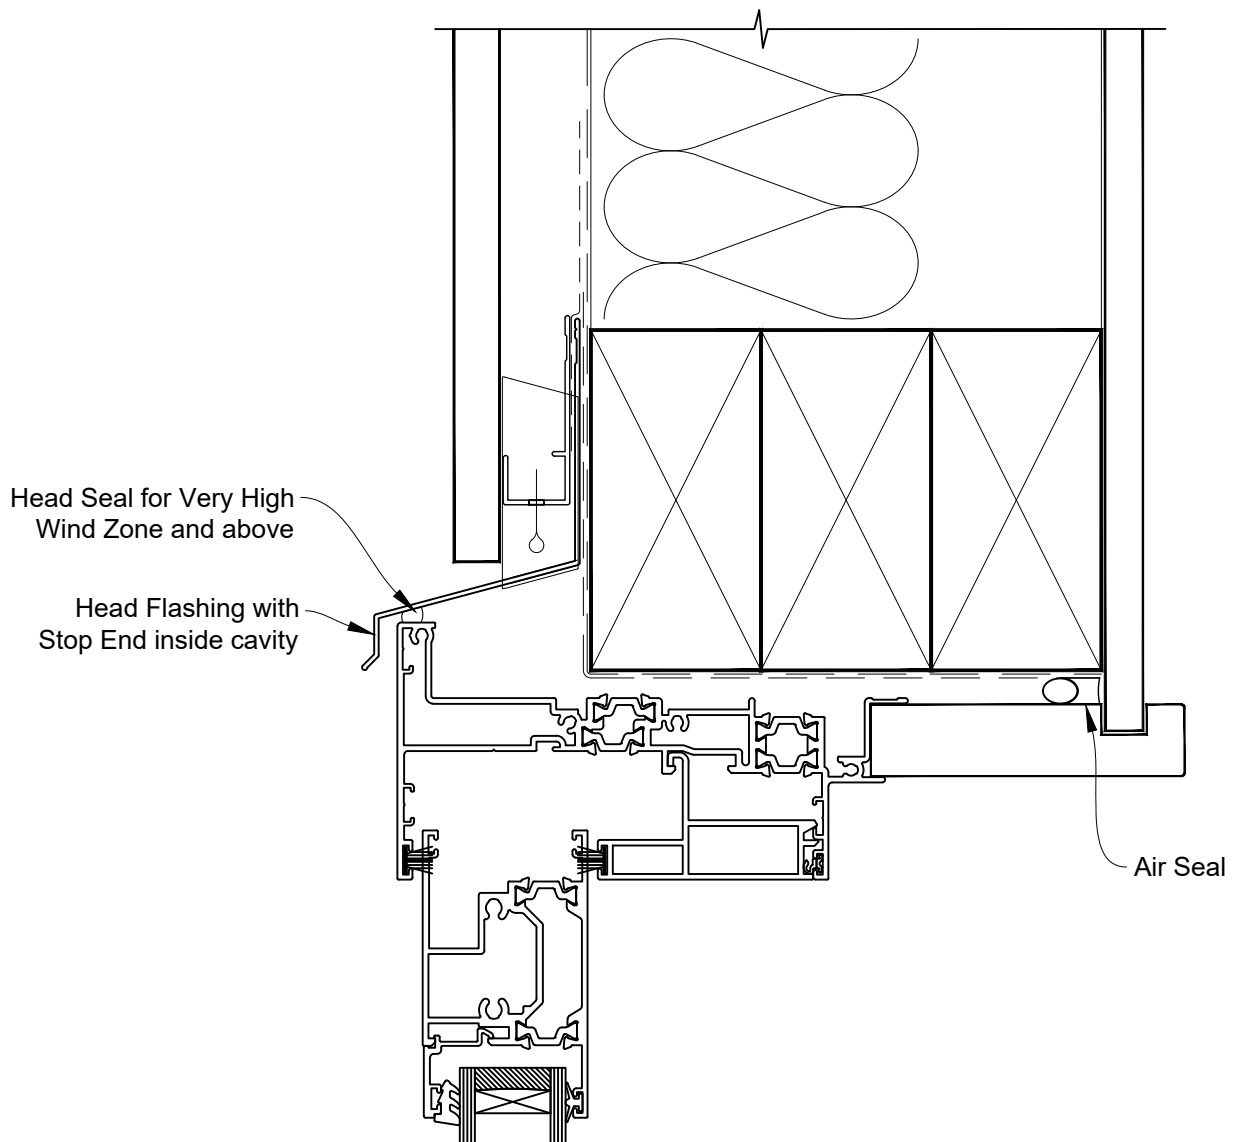

# INSTALLATION DETAIL - 44mm METRO THERMAL HEART SLIDING DOOR OUT ON FLAT SHEET CAVITY CONSTRUCTION

Date: 01.03.23

Scale: 1:2

CAD Ref.: TM44SDFS-CH

# INSTALLATION DETAIL - 44mm METRO THERMAL HEART SLIDING DOOR OUT ON FLAT SHEET CAVITY CONSTRUCTION

Date: 01.03.23

Scale: 1:2

CAD Ref.: TM44SDFS-CJ

# INSTALLATION DETAIL - 44mm METRO THERMAL HEART SLIDING DOOR OUT ON FLAT SHEET CAVITY CONSTRUCTION

Date: 01.03.23

Scale: 1:2

CAD Ref.: TM44SDFS-CS