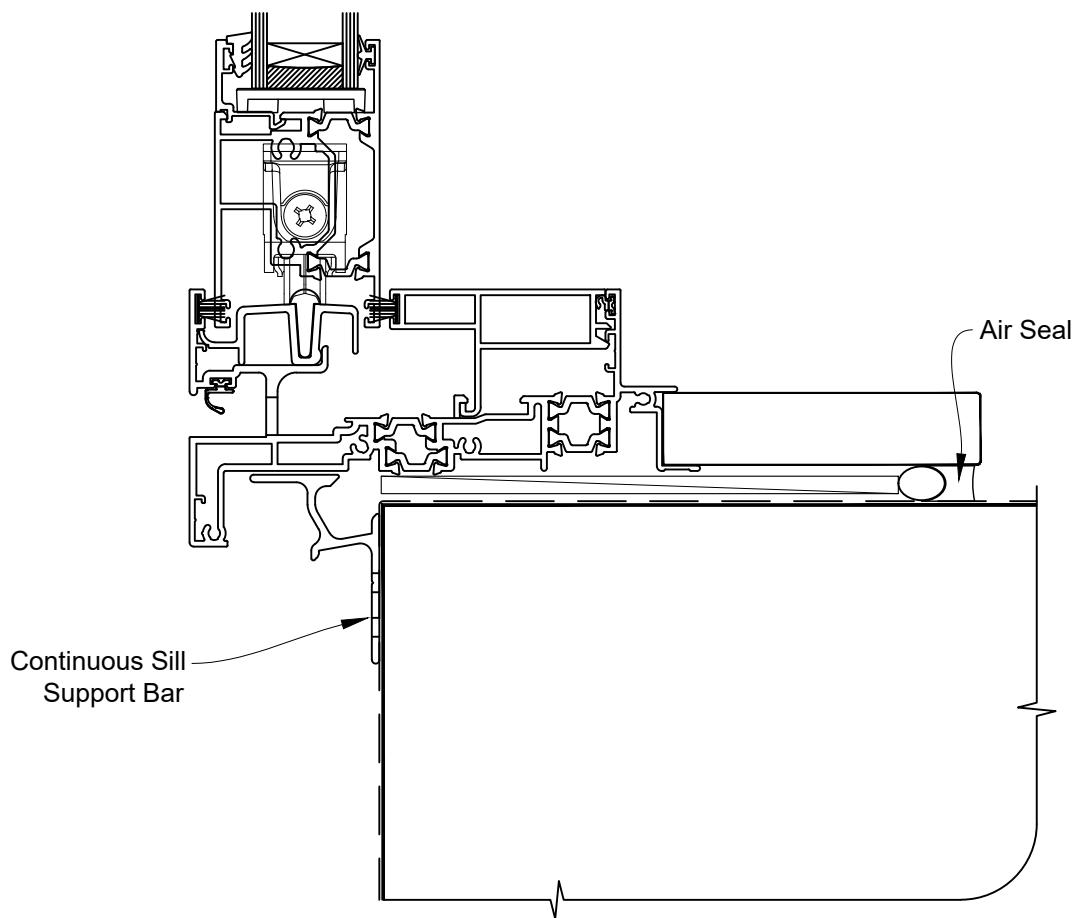

INSTALLATION DETAIL - 44mm METRO THERMAL HEART SLIDING DOOR OUT ON FLAT SHEET CAVITY CONSTRUCTION

Date: 01.03.23

Scale: 1:2

CAD Ref.: TM44SDFS-CS