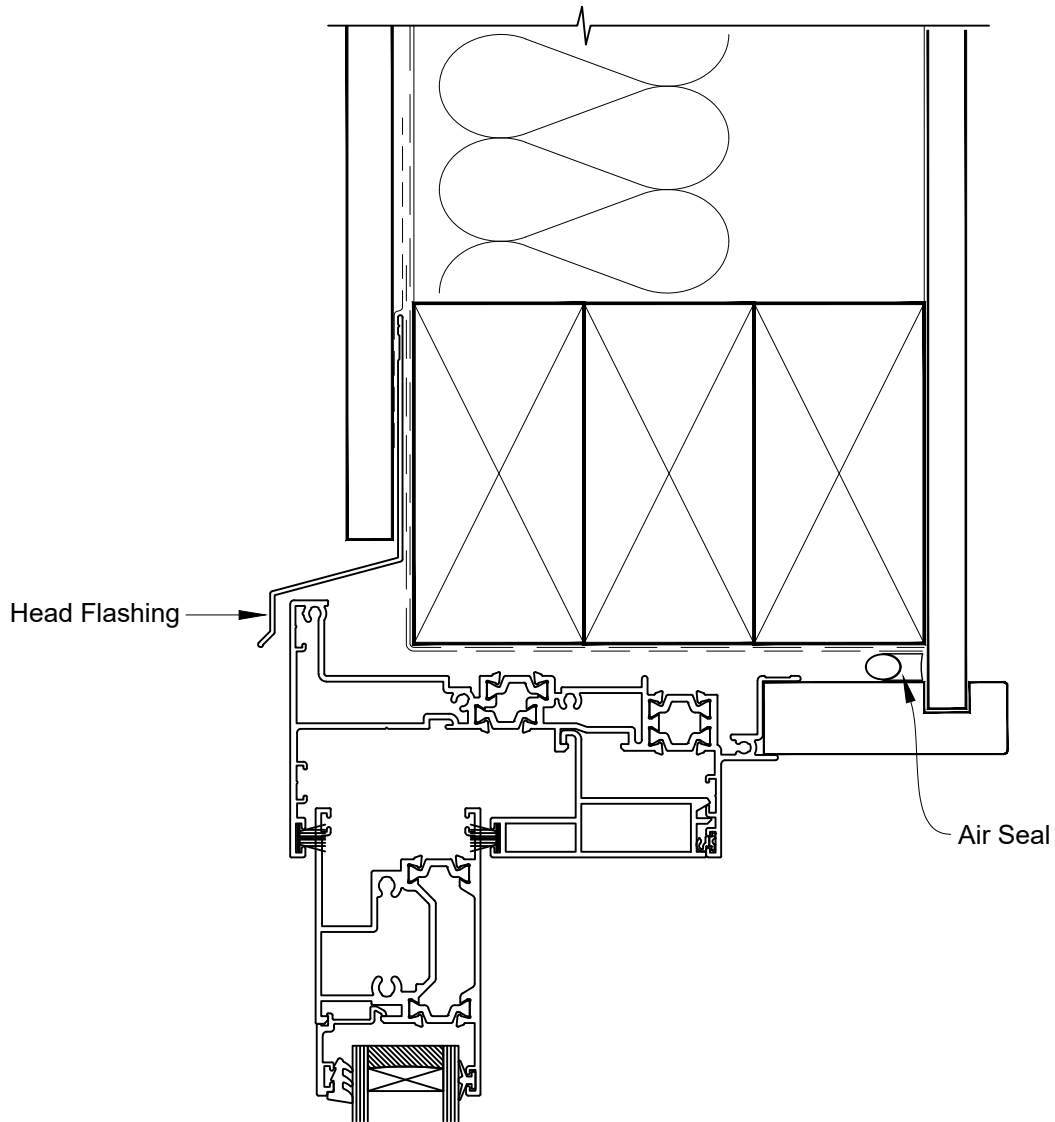

# INSTALLATION DETAIL - 44mm METRO THERMAL HEART SLIDING DOOR OUT ON FLAT SHEET CAVITY CONSTRUCTION

Date: 01.03.23

Scale: 1:2

CAD Ref.: TM44SDFS-CS

# INSTALLATION DETAIL - 44mm METRO THERMAL HEART SLIDING DOOR ON FLAT SHEET DIRECT FIXED CLADDING

Date: 01.03.23

Scale: 1:2

CAD Ref.: TM44SDFS-DH