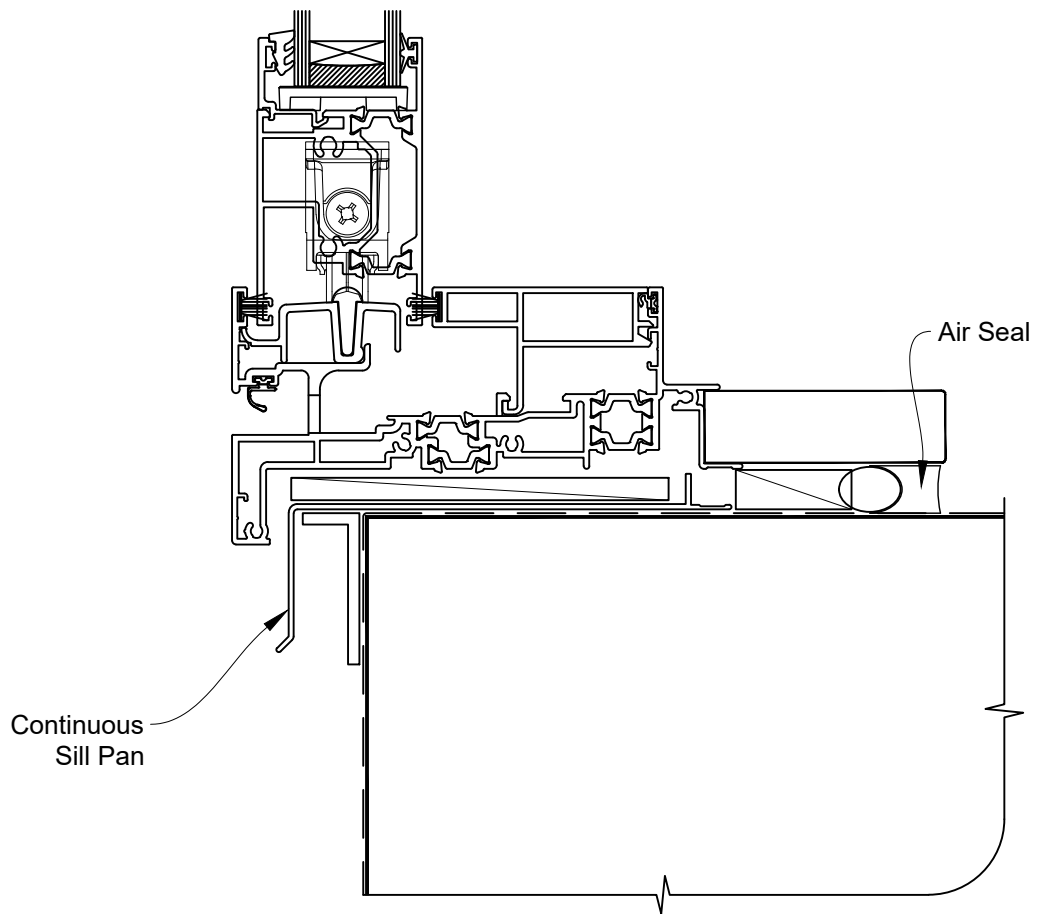

INSTALLATION DETAIL - 44mm METRO THERMAL HEART SLIDING DOOR ON FLAT SHEET DIRECT FIXED CLADDING

Date: 01.03.23

Scale: 1:2

CAD Ref.: TM44SDFS-DS