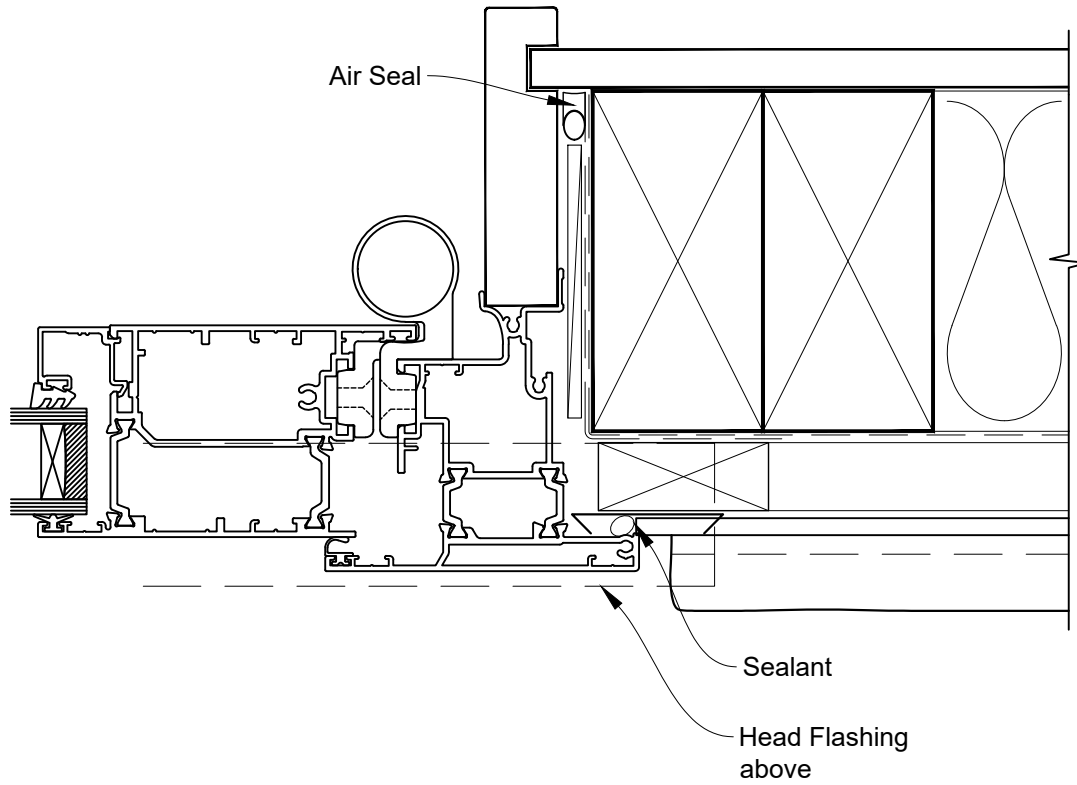

INSTALLATION DETAIL - METRO THERMAL HEART HINGE DOOR OPEN IN ON STUCCO CAVITY CONSTRUCTION

Date: 01.11.23

Scale: 1:2

CAD Ref.: TMHIST-CH

INSTALLATION DETAIL - METRO THERMAL HEART HINGE DOOR OPEN IN ON STUCCO CAVITY CONSTRUCTION

Date: 01.11.23

Scale: 1:2

CAD Ref.: TMHIST-CJ

INSTALLATION DETAIL - METRO THERMAL HEART HINGE DOOR OPEN IN ON STUCCO CAVITY CONSTRUCTION

Date: 01.11.23

Scale: 1:2

CAD Ref.: TMHIST-CS