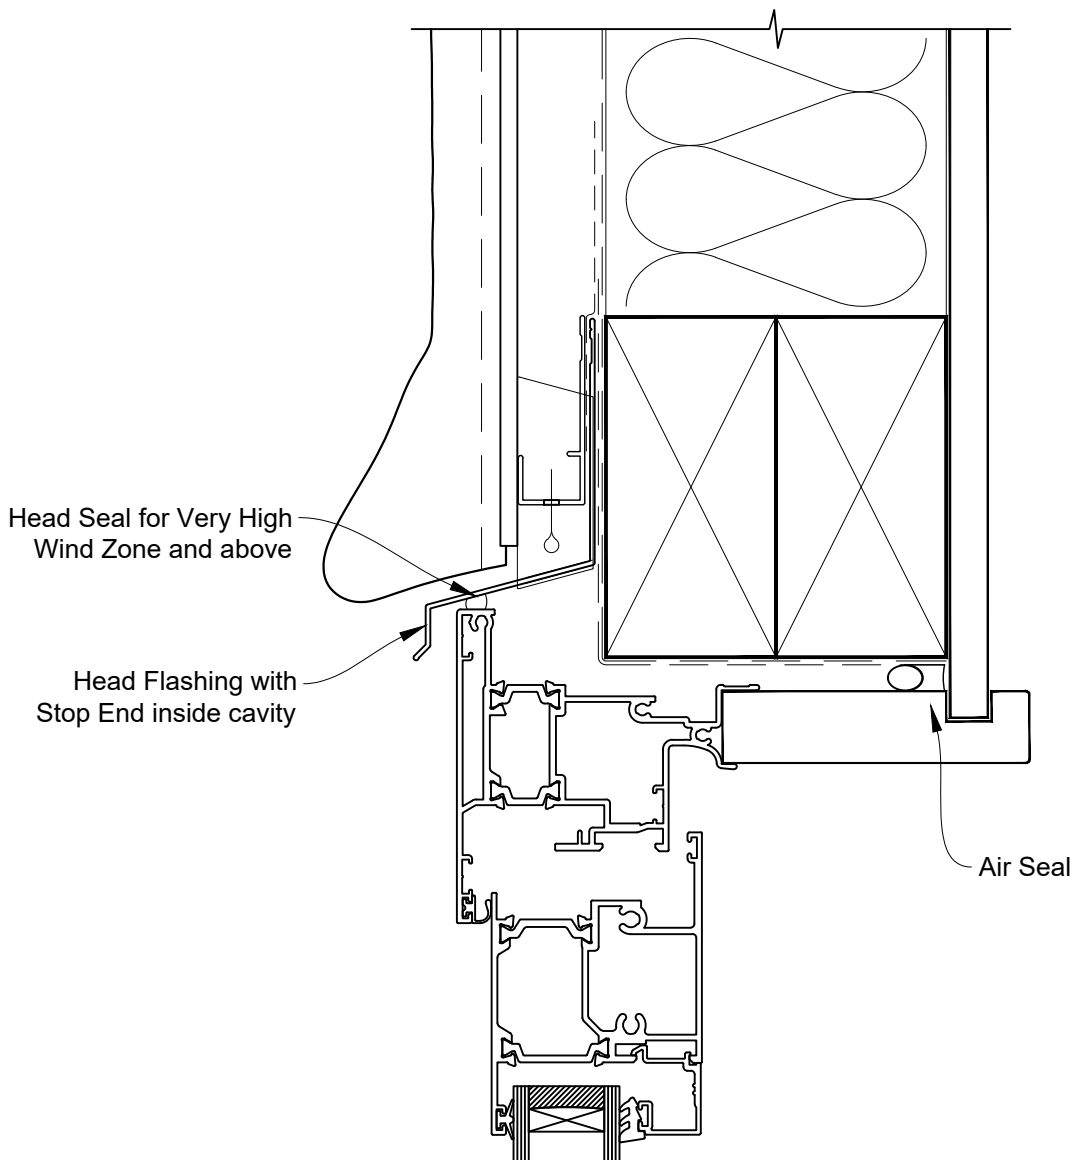

INSTALLATION DETAIL - METRO THERMAL HEART HINGE DOOR OPEN IN ON STUCCO CAVITY CONSTRUCTION

Date: 01.11.23

Scale: 1:2

CAD Ref.: TMHIST-CH

INSTALLATION DETAIL - METRO THERMAL HEART HINGE DOOR OPEN IN ON STUCCO CAVITY CONSTRUCTION

Date: 01.11.23

Scale: 1:2

CAD Ref.: TMHIST-CJ

INSTALLATION DETAIL - METRO THERMAL HEART HINGE DOOR OPEN IN ON STUCCO CAVITY CONSTRUCTION

Date: 01.11.23

Scale: 1:2

CAD Ref.: TMHIST-CS