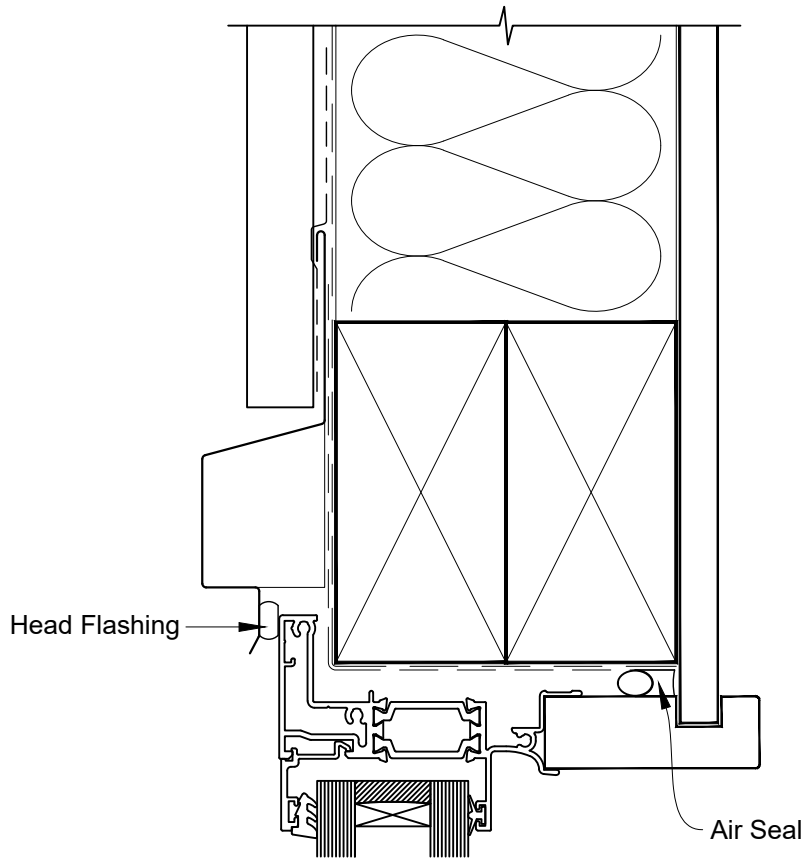

INSTALLATION DETAIL - 56mm METRO THERMAL HEART AWNING WINDOW ON PROFILE METAL CAVITY CONSTRUCTION

Date: 01.03.23

Scale: 1:2

CAD Ref.: TM56AWPM-CH

INSTALLATION DETAIL - 56mm METRO THERMAL HEART AWNING WINDOW ON PROFILE METAL CAVITY CONSTRUCTION

Date: 01.03.23

Scale: 1:2

CAD Ref.: TM56AWPM-CJ

INSTALLATION DETAIL - 56mm METRO THERMAL HEART AWNING WINDOW ON PROFILE METAL CAVITY CONSTRUCTION

Date: 01.03.23

Scale: 1:2

CAD Ref.: TM56AWPM-CS

INSTALLATION DETAIL - 56mm METRO THERMAL HEART AWNING WINDOW ON PROFILE METAL DIRECT FIXED CLADDING

Date: 01.03.23

Scale: 1:2

CAD Ref.: TM56AWPM-DH

INSTALLATION DETAIL - 56mm METRO THERMAL HEART AWNING WINDOW ON PROFILE METAL DIRECT FIXED CLADDING

Date: 01.03.23

Scale: 1:2

CAD Ref.: TM56AWPM-DJ

INSTALLATION DETAIL - 56mm METRO THERMAL HEART AWNING WINDOW ON PROFILE METAL DIRECT FIXED CLADDING