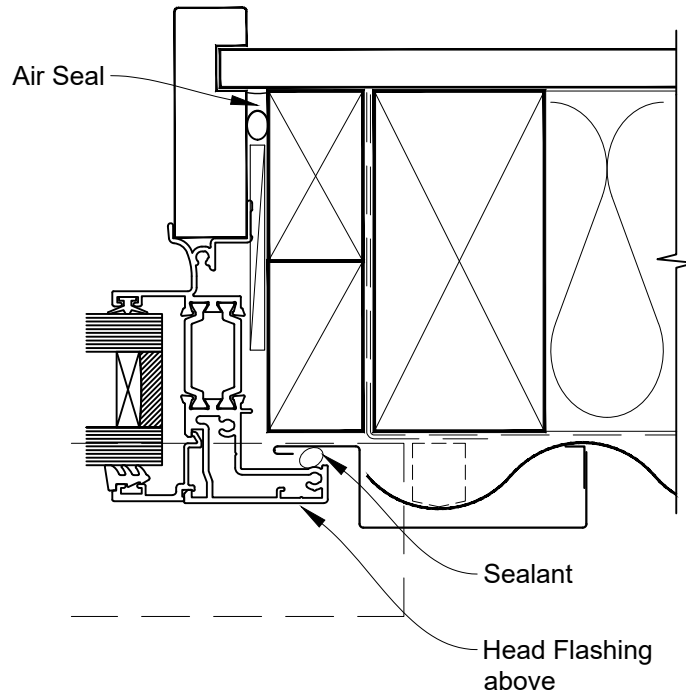

Date: 01.03.23

Scale: 1:2

CAD Ref.: TM56AWPM-DH

INSTALLATION DETAIL - 56mm METRO THERMAL HEART AWNING WINDOW ON PROFILE METAL DIRECT FIXED CLADDING

Date: 01.03.23

Scale: 1:2

CAD Ref.: TM56AWPM-DJ

INSTALLATION DETAIL - 56mm METRO THERMAL HEART AWNING WINDOW ON PROFILE METAL DIRECT FIXED CLADDING

Date: 01.03.23

Scale: 1:2

CAD Ref.: TM56AWPM-DS