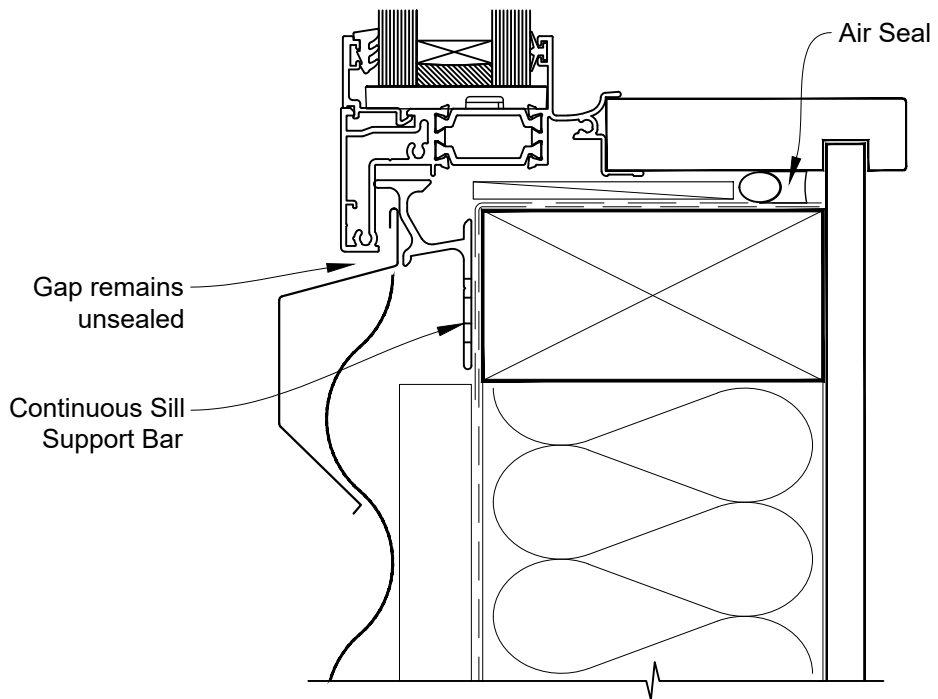

Date: 01.03.23

Scale: 1:2

CAD Ref.: TM56AWPM-CJ

INSTALLATION DETAIL - 56mm METRO THERMAL HEART AWNING WINDOW ON PROFILE METAL CAVITY CONSTRUCTION

Date: 01.03.23

Scale: 1:2

CAD Ref.: TM56AWPM-CS

INSTALLATION DETAIL - 56mm METRO THERMAL HEART AWNING WINDOW ON PROFILE METAL DIRECT FIXED CLADDING

Date: 01.03.23

Scale: 1:2

CAD Ref.: TM56AWPM-DH

INSTALLATION DETAIL - 56mm METRO THERMAL HEART AWNING WINDOW ON PROFILE METAL DIRECT FIXED CLADDING

Date: 01.03.23

Scale: 1:2

CAD Ref.: TM56AWPM-DJ

INSTALLATION DETAIL - 56mm METRO THERMAL HEART AWNING WINDOW ON PROFILE METAL DIRECT FIXED CLADDING