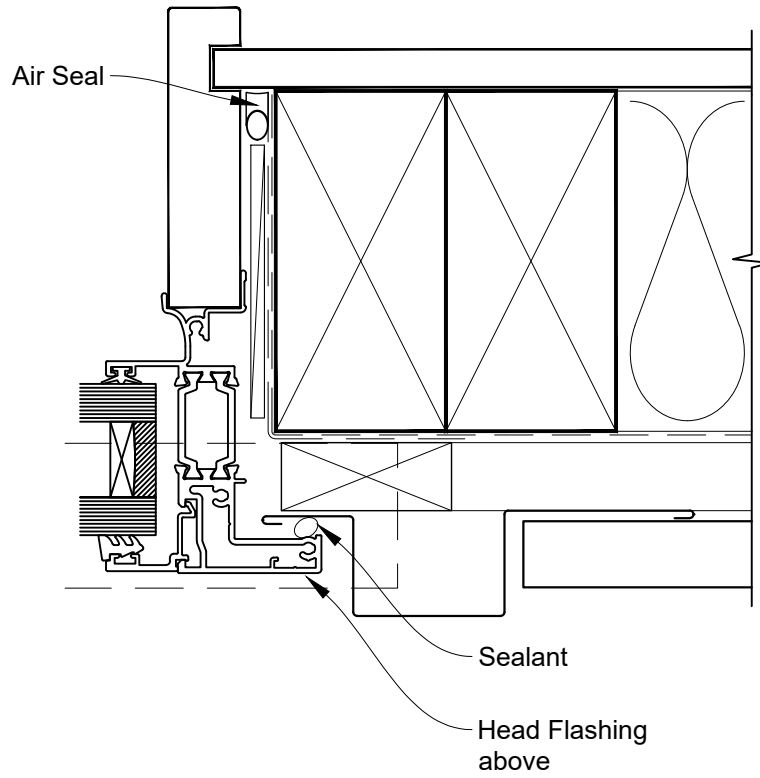

INSTALLATION DETAIL - 56mm METRO THERMAL HEART AWNING WINDOW ON PROFILE METAL CAVITY CONSTRUCTION

Date: 01.03.23

Scale: 1:2

CAD Ref.: TM56AWPM-CH

INSTALLATION DETAIL - 56mm METRO THERMAL HEART AWNING WINDOW ON PROFILE METAL CAVITY CONSTRUCTION

Date: 01.03.23

Scale: 1:2

CAD Ref.: TM56AWPM-CJ

INSTALLATION DETAIL - 56mm METRO THERMAL HEART AWNING WINDOW ON PROFILE METAL CAVITY CONSTRUCTION

Date: 01.03.23

Scale: 1:2

CAD Ref.: TM56AWPM-CS

INSTALLATION DETAIL - 56mm METRO THERMAL HEART AWNING WINDOW ON PROFILE METAL DIRECT FIXED CLADDING

Date: 01.03.23

Scale: 1:2

CAD Ref.: TM56AWPM-DH

INSTALLATION DETAIL - 56mm METRO THERMAL HEART AWNING WINDOW ON PROFILE METAL DIRECT FIXED CLADDING

Date: 01.03.23

Scale: 1:2

CAD Ref.: TM56AWPM-DJ

INSTALLATION DETAIL - 56mm METRO THERMAL HEART AWNING WINDOW ON PROFILE METAL DIRECT FIXED CLADDING

Date: 01.03.23

Scale: 1:2

CAD Ref.: TM56AWPM-DS