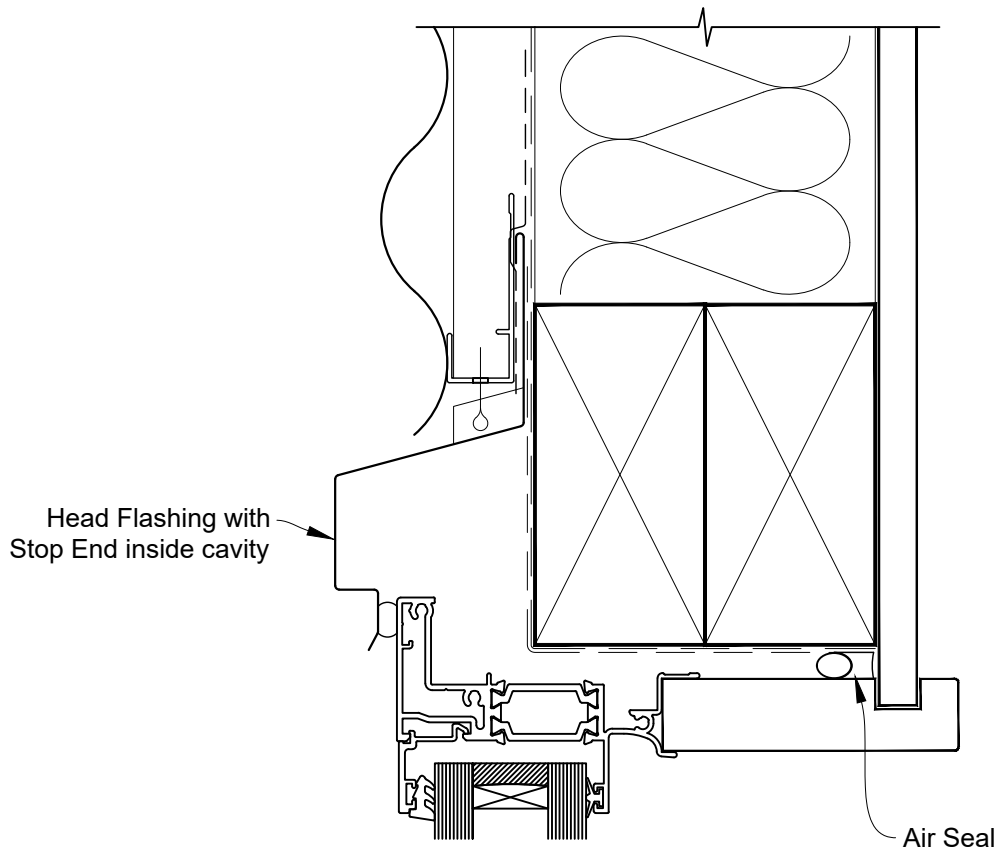

INSTALLATION DETAIL - 56mm METRO THERMAL HEART AWNING WINDOW ON PROFILE METAL CAVITY CONSTRUCTION

Date: 01.03.23

Scale: 1:2

CAD Ref.: TM56AWPM-CH

INSTALLATION DETAIL - 56mm METRO THERMAL HEART AWNING WINDOW ON PROFILE METAL CAVITY CONSTRUCTION

Date: 01.03.23

Scale: 1:2

CAD Ref.: TM56AWPM-CJ

INSTALLATION DETAIL - 56mm METRO THERMAL HEART AWNING WINDOW ON PROFILE METAL CAVITY CONSTRUCTION

Date: 01.03.23

Scale: 1:2

CAD Ref.: TM56AWPM-CS

INSTALLATION DETAIL - 56mm METRO THERMAL HEART AWNING WINDOW ON PROFILE METAL DIRECT FIXED CLADDING