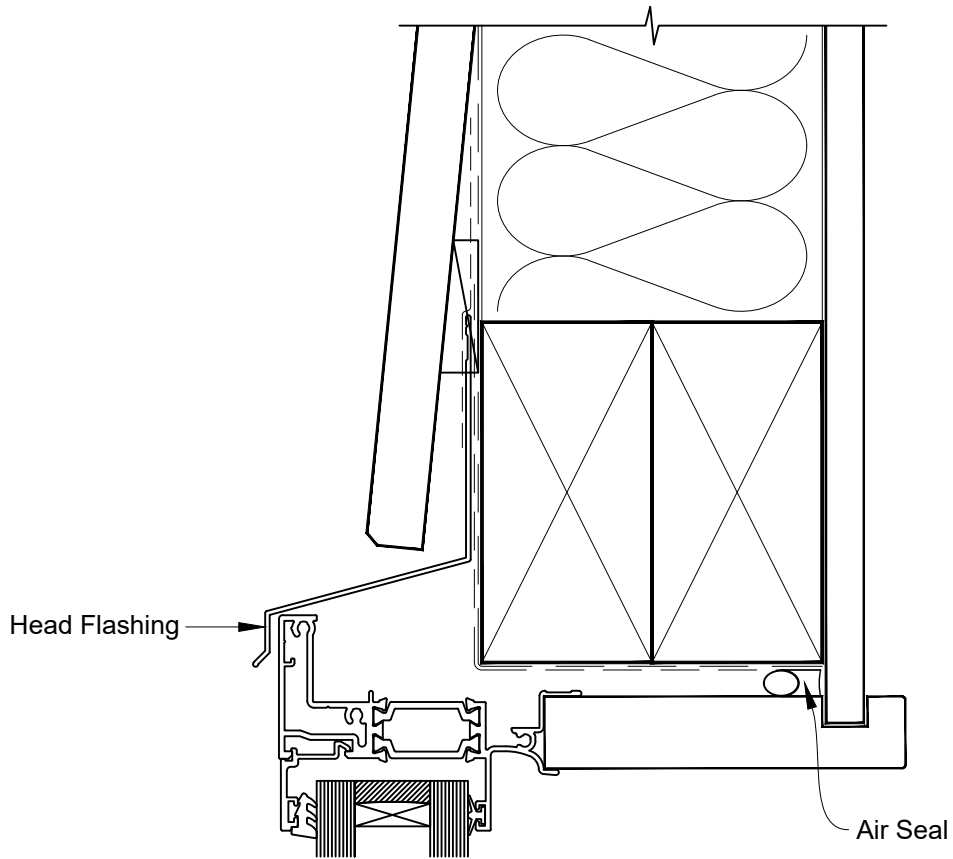

# INSTALLATION DETAIL - 56mm METRO THERMAL HEART AWNING WINDOW ON BEVELBACK WEATHERBOARD CAVITY CONSTRUCTION

Date: 01.03.23

Scale: 1:2

CAD Ref.: TM56AWBW-CS

# INSTALLATION DETAIL - 56mm METRO THERMAL HEART AWNING WINDOW ON BEVELBACK WEATHERBOARD DIRECT FIXED CLADDING

Date: 01.03.23

Scale: 1:2

CAD Ref.: TM56AWBW-DH