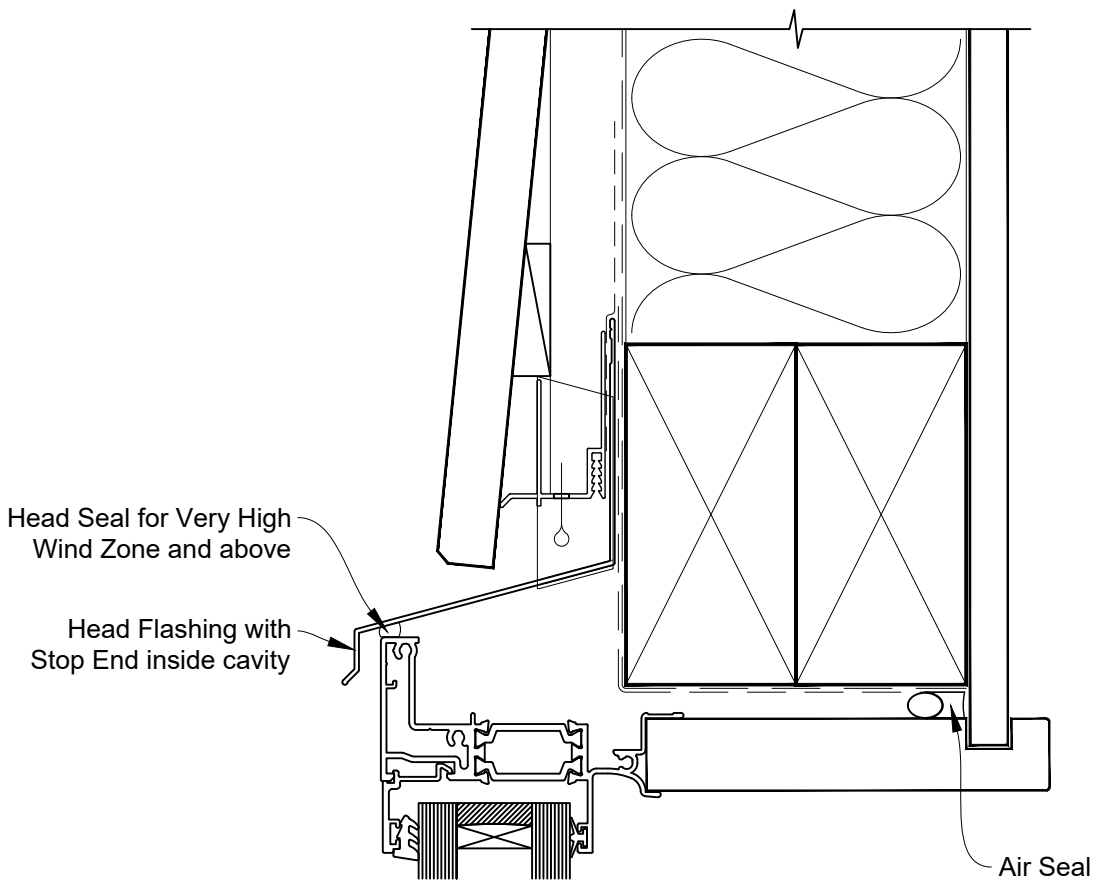

# INSTALLATION DETAIL - 56mm METRO THERMAL HEART AWNING WINDOW ON BEVELBACK WEATHERBOARD CAVITY CONSTRUCTION

Date: 01.03.23

Scale: 1:2

CAD Ref.: TM56AWBW-CH

# INSTALLATION DETAIL - 56mm METRO THERMAL HEART AWNING WINDOW ON BEVELBACK WEATHERBOARD CAVITY CONSTRUCTION

Date: 01.03.23

Scale: 1:2

CAD Ref.: TM56AWBW-CJ