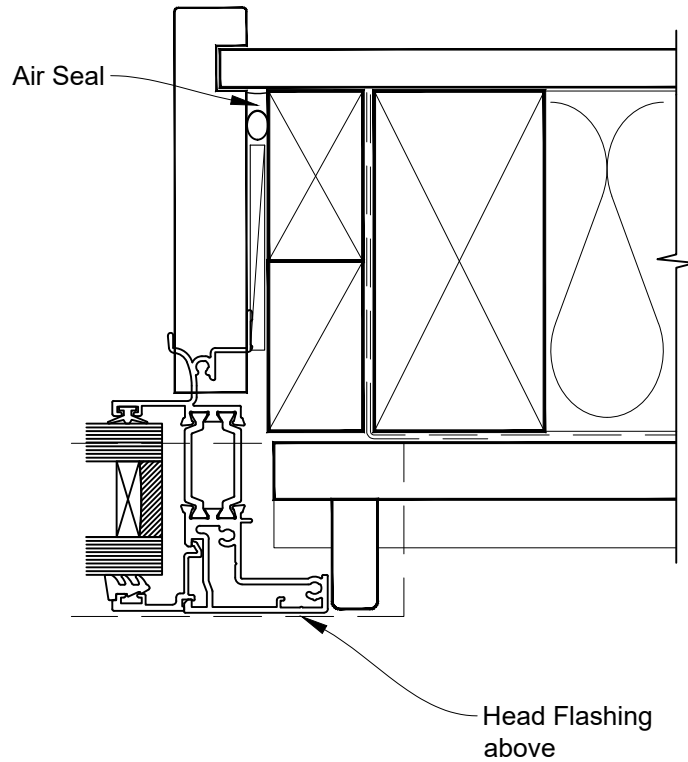

INSTALLATION DETAIL - 56mm METRO THERMAL HEART AWNING WINDOW ON BEVELBACK WEATHERBOARD DIRECT FIXED CLADDING

Date: 01.03.23

Scale: 1:2

CAD Ref.: TM56AWBW-DJ