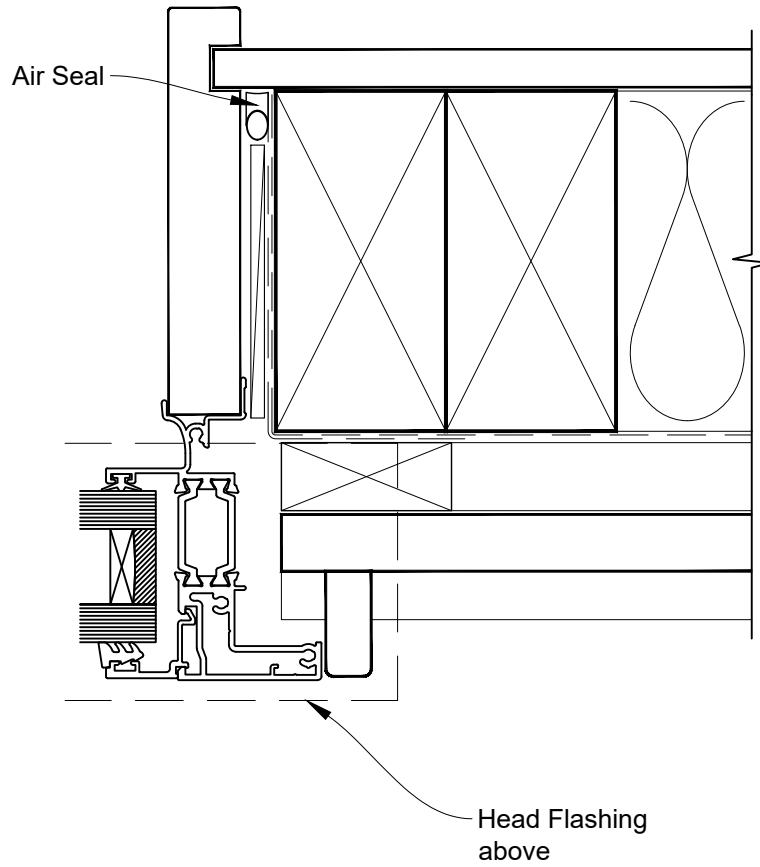

# INSTALLATION DETAIL - 56mm METRO THERMAL HEART AWNING WINDOW ON BEVELBACK WEATHERBOARD CAVITY CONSTRUCTION

Date: 01.03.23

Scale: 1:2

CAD Ref.: TM56AWBW-CH

# INSTALLATION DETAIL - 56mm METRO THERMAL HEART AWNING WINDOW ON BEVELBACK WEATHERBOARD CAVITY CONSTRUCTION

Date: 01.03.23

Scale: 1:2

CAD Ref.: TM56AWBW-CJ