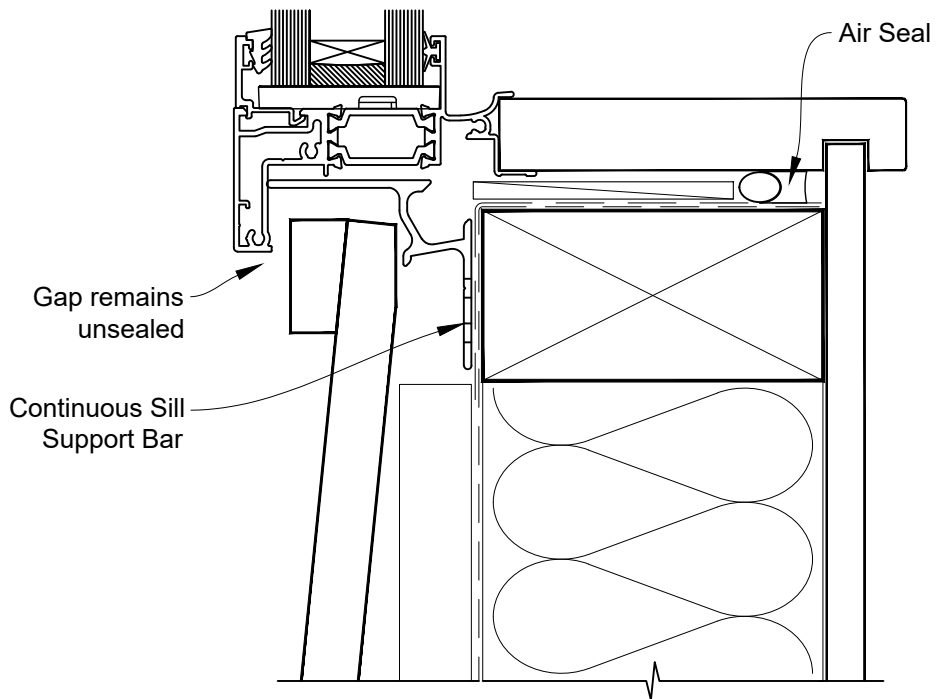

INSTALLATION DETAIL - 56mm METRO THERMAL HEART AWNING WINDOW ON BEVELBACK WEATHERBOARD CAVITY CONSTRUCTION

Date: 01.03.23

Scale: 1:2

CAD Ref.: TM56AWBW-CS