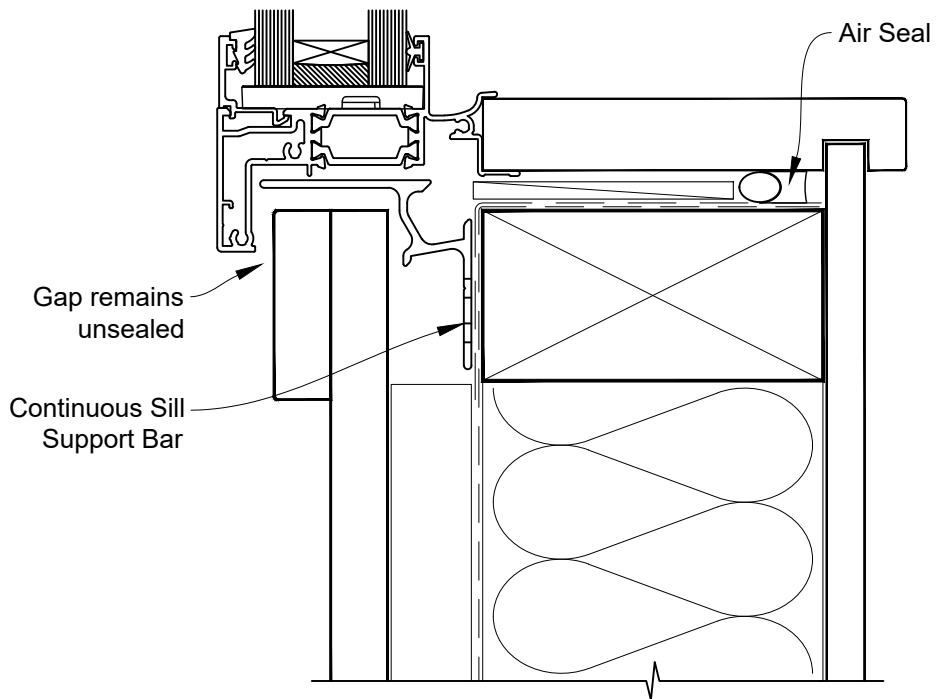

Date: 01.03.23

Scale: 1:2

CAD Ref.: TM56AWBB-CJ

INSTALLATION DETAIL - 56mm METRO THERMAL HEART AWNING WINDOW ON BOARD & BATTEN CAVITY CONSTRUCTION

Date: 01.03.23

Scale: 1:2

CAD Ref.: TM56AWBB-CS

INSTALLATION DETAIL - 56mm METRO THERMAL HEART AWNING WINDOW ON BOARD & BATTEN DIRECT FIXED CLADDING

Date: 01.03.23

Scale: 1:2

CAD Ref.: TM56AWBB-DH

INSTALLATION DETAIL - 56mm METRO THERMAL HEART AWNING WINDOW ON BOARD & BATTEN DIRECT FIXED CLADDING

Date: 01.03.23

Scale: 1:2

CAD Ref.: TM56AWBB-DJ

INSTALLATION DETAIL - 56mm METRO THERMAL HEART AWNING WINDOW ON BOARD & BATTEN DIRECT FIXED CLADDING