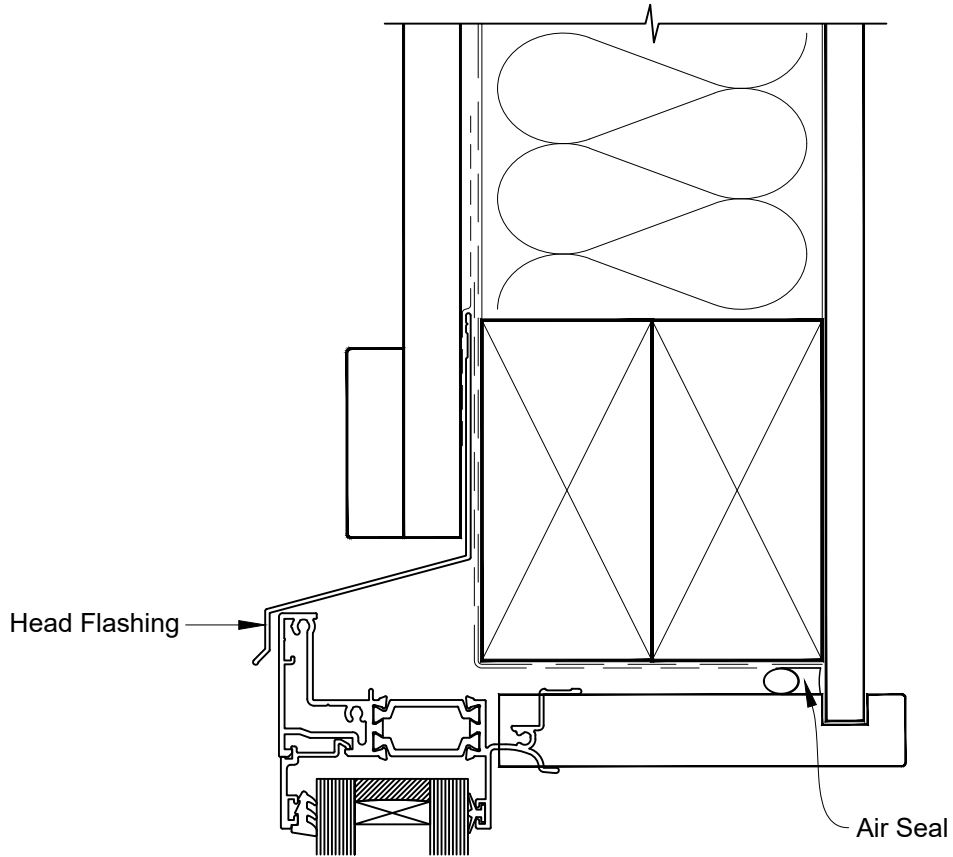

INSTALLATION DETAIL - 56mm METRO THERMAL HEART AWNING WINDOW ON BOARD & BATTEN CAVITY CONSTRUCTION

Date: 01.03.23

Scale: 1:2

CAD Ref.: TM56AWBB-CH

INSTALLATION DETAIL - 56mm METRO THERMAL HEART AWNING WINDOW ON BOARD & BATTEN CAVITY CONSTRUCTION

Date: 01.03.23

Scale: 1:2

CAD Ref.: TM56AWBB-CJ

INSTALLATION DETAIL - 56mm METRO THERMAL HEART AWNING WINDOW ON BOARD & BATTEN CAVITY CONSTRUCTION

Date: 01.03.23

Scale: 1:2

CAD Ref.: TM56AWBB-CS

INSTALLATION DETAIL - 56mm METRO THERMAL HEART AWNING WINDOW ON BOARD & BATTEN DIRECT FIXED CLADDING

Date: 01.03.23

Scale: 1:2

CAD Ref.: TM56AWBB-DH

INSTALLATION DETAIL - 56mm METRO THERMAL HEART AWNING WINDOW ON BOARD & BATTEN DIRECT FIXED CLADDING

Date: 01.03.23

Scale: 1:2

CAD Ref.: TM56AWBB-DJ

INSTALLATION DETAIL - 56mm METRO THERMAL HEART AWNING WINDOW ON BOARD & BATTEN DIRECT FIXED CLADDING