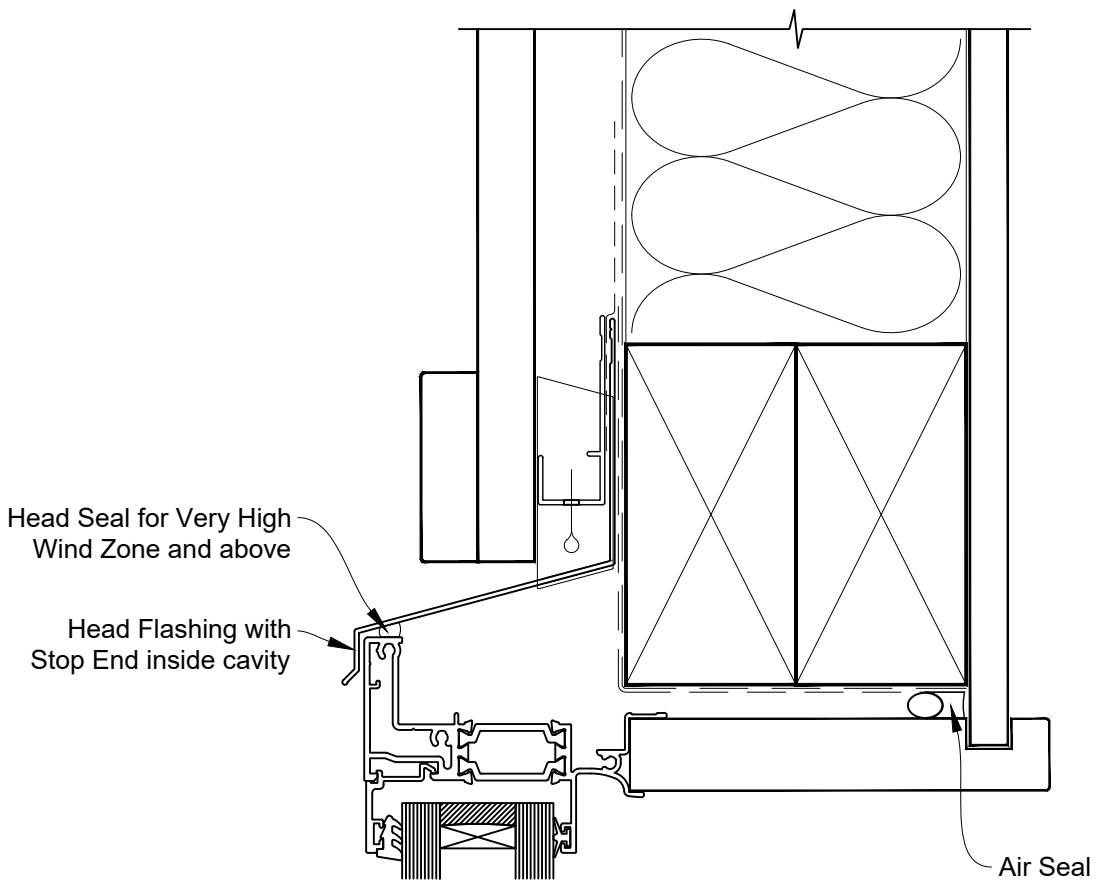

INSTALLATION DETAIL - 56mm METRO THERMAL HEART AWNING WINDOW ON BOARD & BATTEN CAVITY CONSTRUCTION

Date: 01.03.23

Scale: 1:2

CAD Ref.: TM56AWBB-CH

INSTALLATION DETAIL - 56mm METRO THERMAL HEART AWNING WINDOW ON BOARD & BATTEN CAVITY CONSTRUCTION

Date: 01.03.23

Scale: 1:2

CAD Ref.: TM56AWBB-CJ

INSTALLATION DETAIL - 56mm METRO THERMAL HEART AWNING WINDOW ON BOARD & BATTEN CAVITY CONSTRUCTION

Date: 01.03.23

Scale: 1:2

CAD Ref.: TM56AWBB-CS

INSTALLATION DETAIL - 56mm METRO THERMAL HEART AWNING WINDOW ON BOARD & BATTEN DIRECT FIXED CLADDING

Date: 01.03.23

Scale: 1:2

CAD Ref.: TM56AWBB-DS