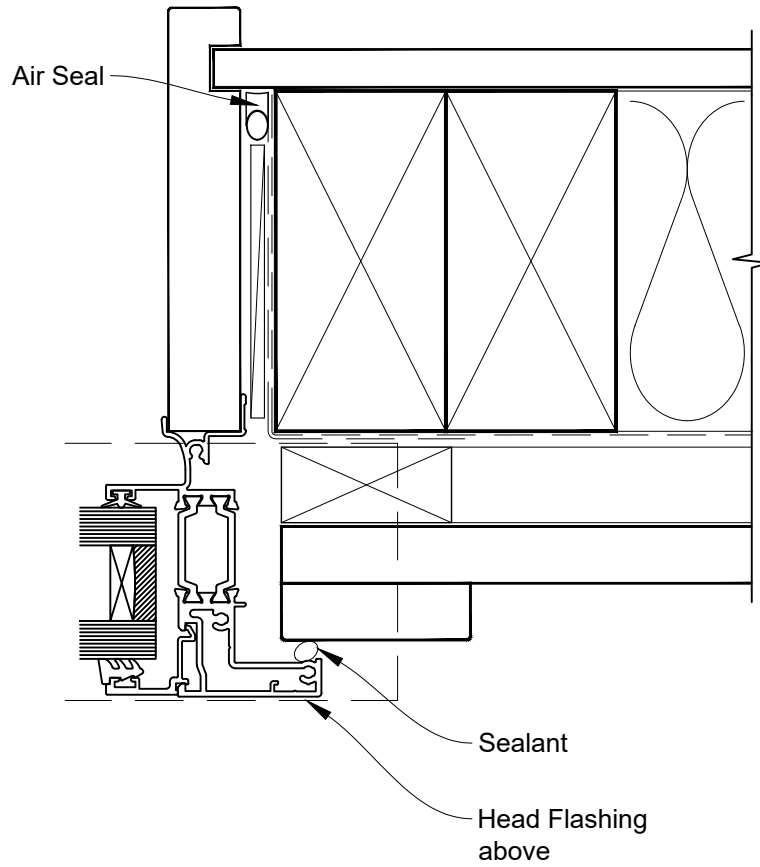

INSTALLATION DETAIL - 56mm METRO THERMAL HEART AWNING WINDOW ON BOARD & BATTEN CAVITY CONSTRUCTION

Date: 01.03.23

Scale: 1:2

CAD Ref.: TM56AWBB-CH

INSTALLATION DETAIL - 56mm METRO THERMAL HEART AWNING WINDOW ON BOARD & BATTEN CAVITY CONSTRUCTION

Date: 01.03.23

Scale: 1:2

CAD Ref.: TM56AWBB-CJ

INSTALLATION DETAIL - 56mm METRO THERMAL HEART AWNING WINDOW ON BOARD & BATTEN CAVITY CONSTRUCTION

Date: 01.03.23

Scale: 1:2

CAD Ref.: TM56AWBB-CS

INSTALLATION DETAIL - 56mm METRO THERMAL HEART AWNING WINDOW ON BOARD & BATTEN DIRECT FIXED CLADDING

Date: 01.03.23

Scale: 1:2

CAD Ref.: TM56AWBB-DS