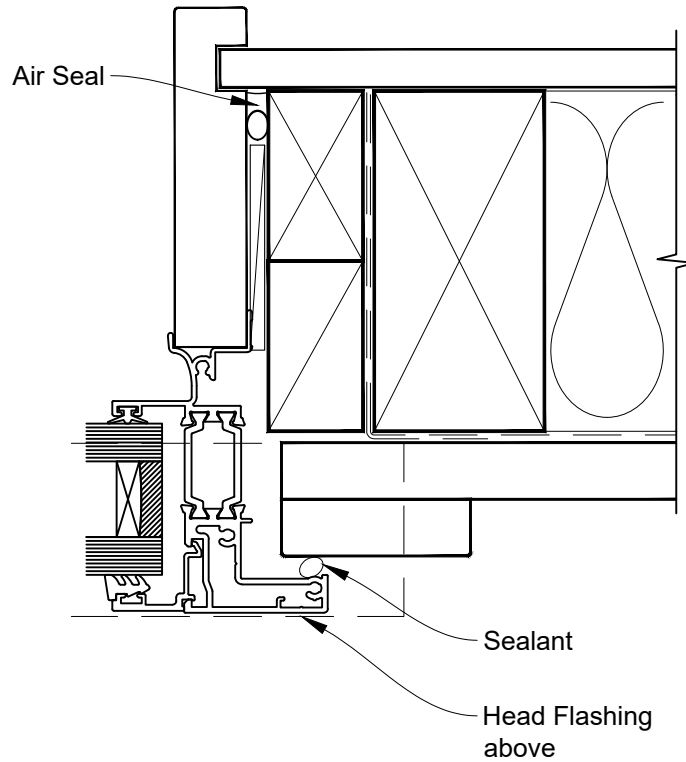

Date: 01.03.23

Scale: 1:2

CAD Ref.: TM56AWBB-DH

INSTALLATION DETAIL - 56mm METRO THERMAL HEART AWNING WINDOW ON BOARD & BATTEN DIRECT FIXED CLADDING

Date: 01.03.23

Scale: 1:2

CAD Ref.: TM56AWBB-DJ

INSTALLATION DETAIL - 56mm METRO THERMAL HEART AWNING WINDOW ON BOARD & BATTEN DIRECT FIXED CLADDING

Date: 01.03.23

Scale: 1:2

CAD Ref.: TM56AWBB-DS