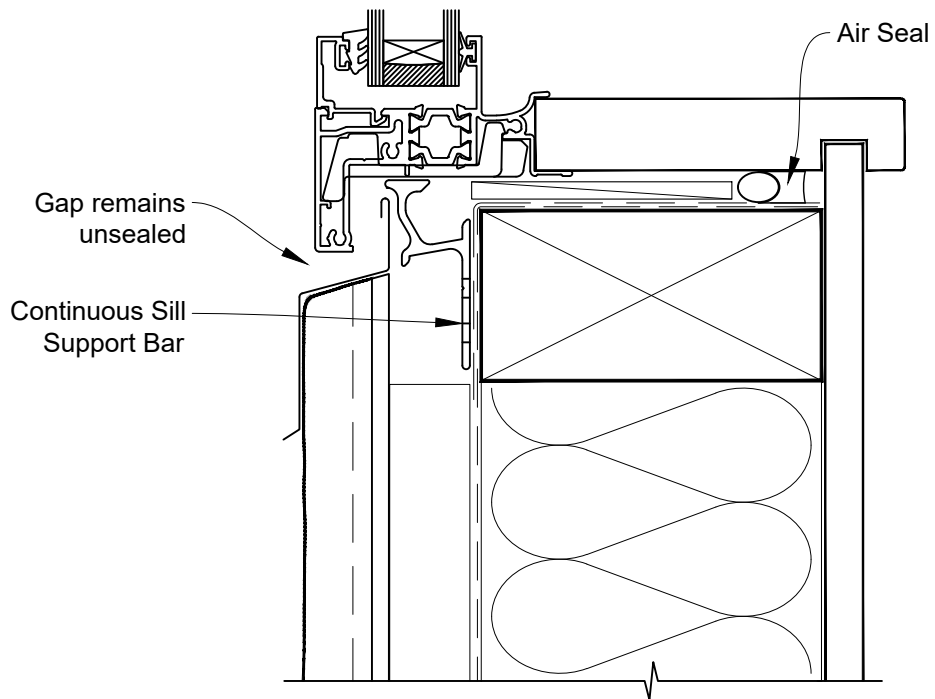

Date: 01.03.23

Scale: 1:2

CAD Ref.: TM44AWST-CJ

INSTALLATION DETAIL - 44mm METRO THERMAL HEART AWNING WINDOW ON STUCCO CAVITY CONSTRUCTION

Date: 01.03.23

Scale: 1:2

CAD Ref.: TM44AWST-CS

INSTALLATION DETAIL - 44mm METRO THERMAL HEART AWNING WINDOW ON STUCCO CAVITY CONSTRUCTION