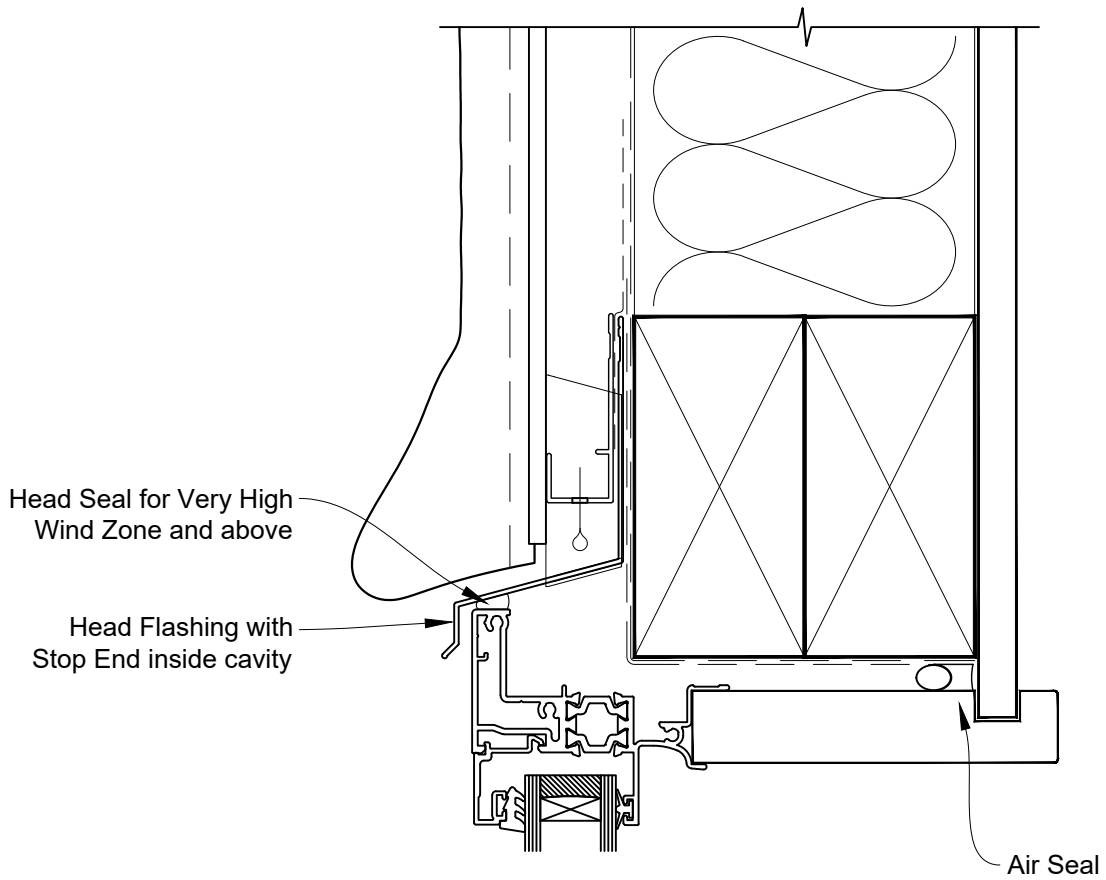

INSTALLATION DETAIL - 44mm METRO THERMAL HEART AWNING WINDOW ON STUCCO CAVITY CONSTRUCTION

Date: 01.03.23

Scale: 1:2

CAD Ref.: TM44AWST-CH

INSTALLATION DETAIL - 44mm METRO THERMAL HEART AWNING WINDOW ON STUCCO CAVITY CONSTRUCTION

Date: 01.03.23

Scale: 1:2

CAD Ref.: TM44AWST-CJ

INSTALLATION DETAIL - 44mm METRO THERMAL HEART AWNING WINDOW ON STUCCO CAVITY CONSTRUCTION

Date: 01.03.23

Scale: 1:2

CAD Ref.: TM44AWST-CS

INSTALLATION DETAIL - 44mm METRO THERMAL HEART AWNING WINDOW ON STUCCO CAVITY CONSTRUCTION