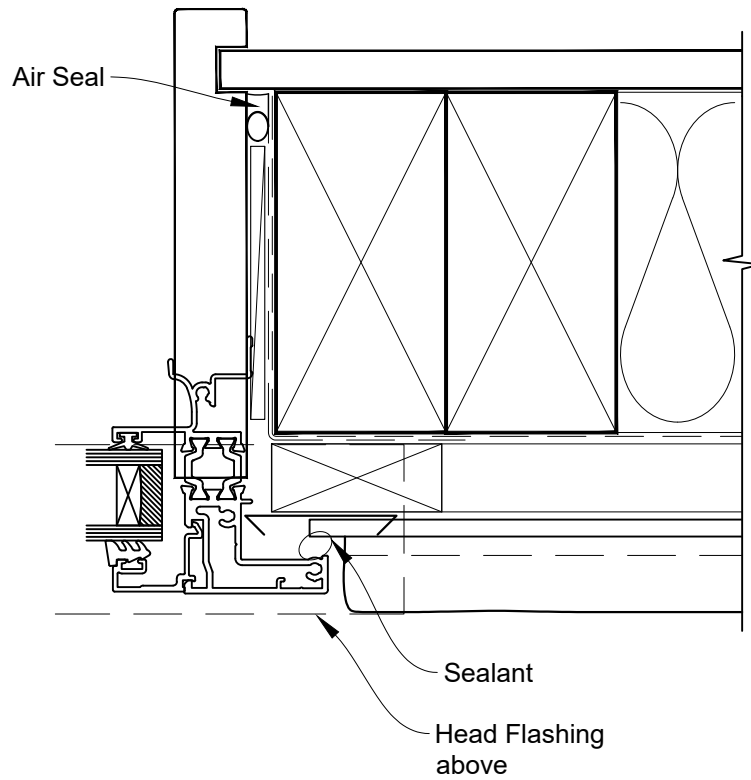

INSTALLATION DETAIL - 44mm METRO THERMAL HEART AWNING WINDOW ON STUCCO CAVITY CONSTRUCTION

Date: 01.03.23

Scale: 1:2

CAD Ref.: TM44AWST-CH

INSTALLATION DETAIL - 44mm METRO THERMAL HEART AWNING WINDOW ON STUCCO CAVITY CONSTRUCTION

Date: 01.03.23

Scale: 1:2

CAD Ref.: TM44AWST-CJ

INSTALLATION DETAIL - 44mm METRO THERMAL HEART AWNING WINDOW ON STUCCO CAVITY CONSTRUCTION

Date: 01.03.23

Scale: 1:2

CAD Ref.: TM44AWST-CS

INSTALLATION DETAIL - 44mm METRO THERMAL HEART AWNING WINDOW ON STUCCO CAVITY CONSTRUCTION

Date: 01.03.23

Scale: 1:2

CAD Ref.: TM44AWST-CS2