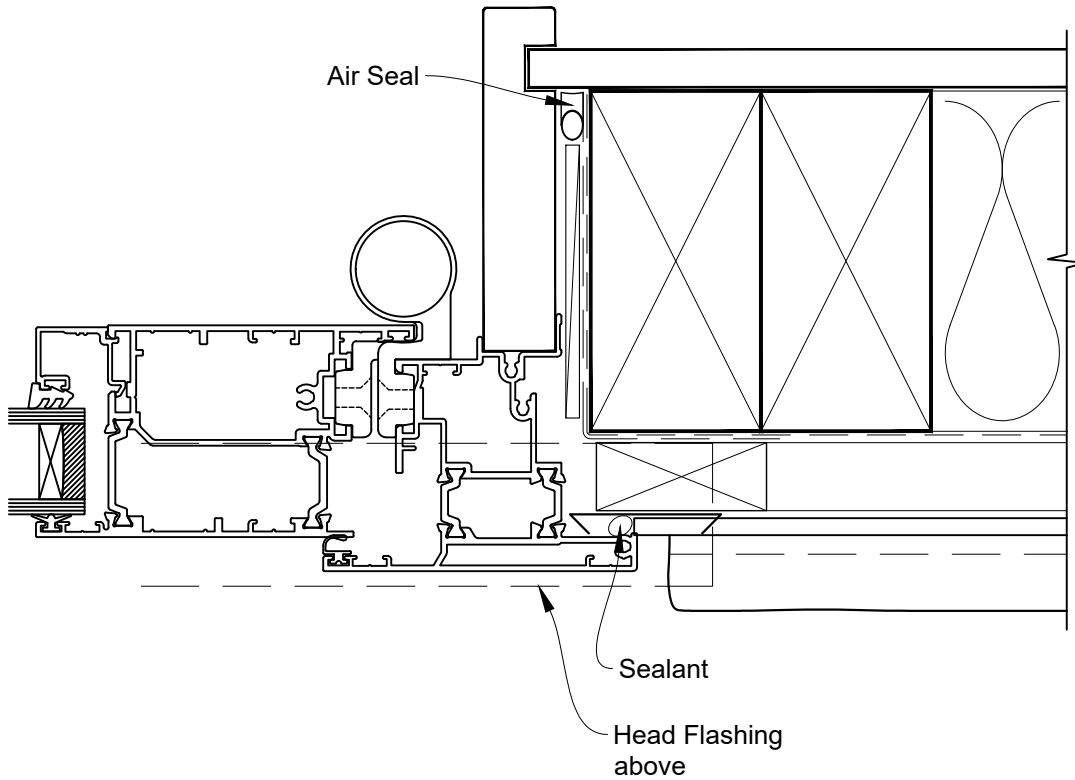

INSTALLATION DETAIL - RESIDENTIAL THERMAL HEART HINGE DOOR OPEN IN ON STUCCO CAVITY CONSTRUCTION

Date: 01.01.23

Scale: 1:2

CAD Ref.: TRHIST-CH

INSTALLATION DETAIL - RESIDENTIAL THERMAL HEART HINGE DOOR OPEN IN ON STUCCO CAVITY CONSTRUCTION

Date: 01.01.23

Scale: 1:2

CAD Ref.: TRHIST-CJ

INSTALLATION DETAIL - RESIDENTIAL THERMAL HEART HINGE DOOR OPEN IN ON STUCCO CAVITY CONSTRUCTION

Date: 01.01.23

Scale: 1:2

CAD Ref.: TRHIST-CS