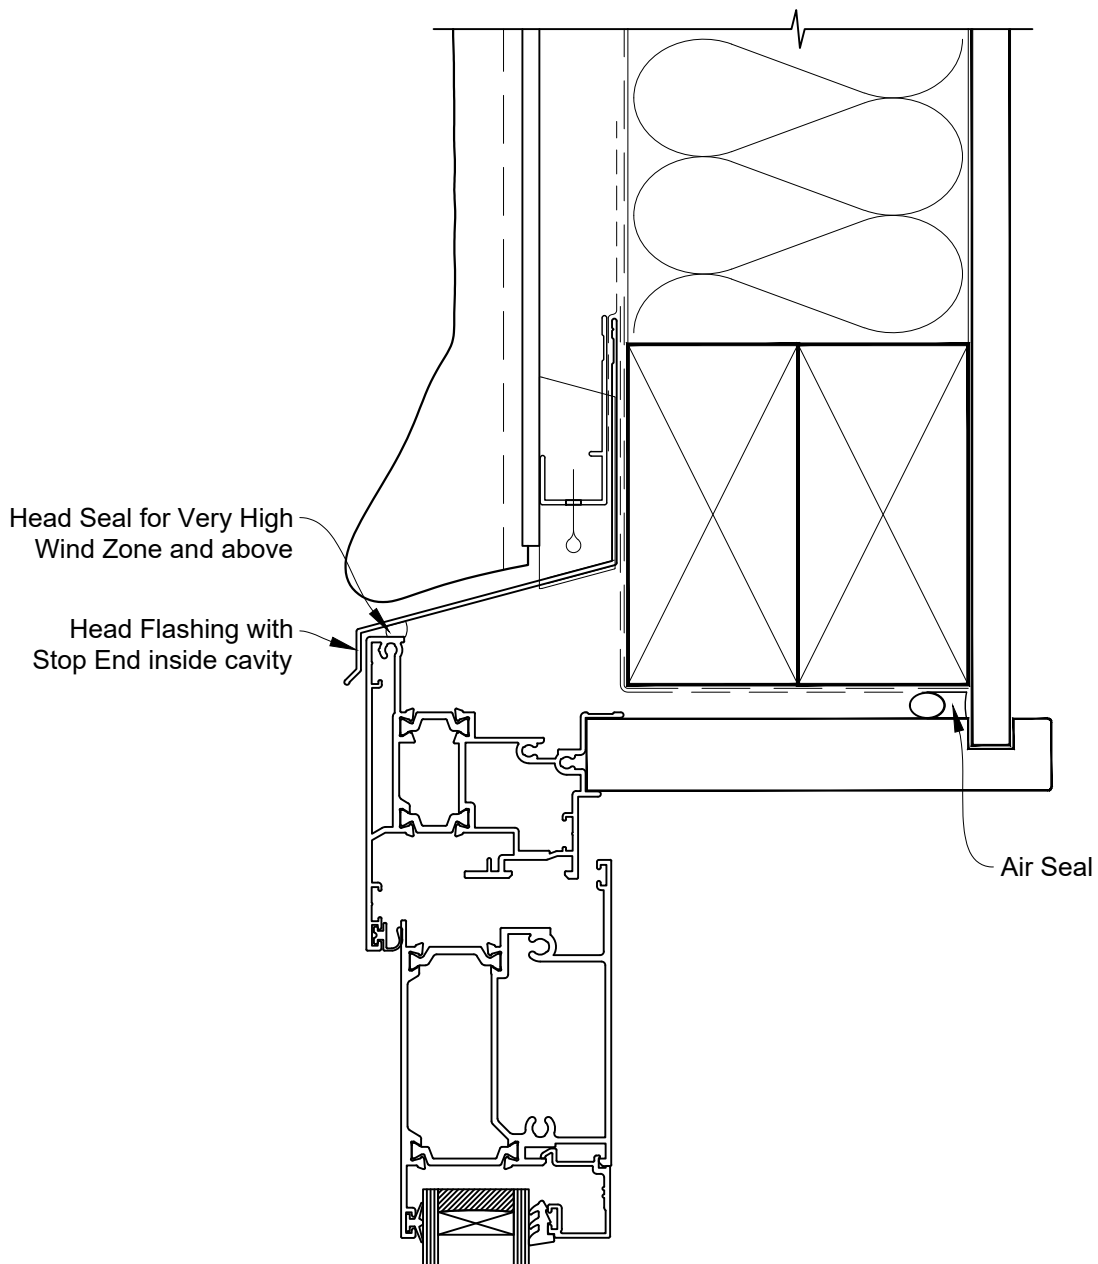

INSTALLATION DETAIL - RESIDENTIAL THERMAL HEART HINGE DOOR OPEN IN ON STUCCO CAVITY CONSTRUCTION

Date: 01.01.23

Scale: 1:2

CAD Ref.: TRHIST-CH

INSTALLATION DETAIL - RESIDENTIAL THERMAL HEART HINGE DOOR OPEN IN ON STUCCO CAVITY CONSTRUCTION

Date: 01.01.23

Scale: 1:2

CAD Ref.: TRHIST-CJ

INSTALLATION DETAIL - RESIDENTIAL THERMAL HEART HINGE DOOR OPEN IN ON STUCCO CAVITY CONSTRUCTION

Date: 01.01.23

Scale: 1:2

CAD Ref.: TRHIST-CS