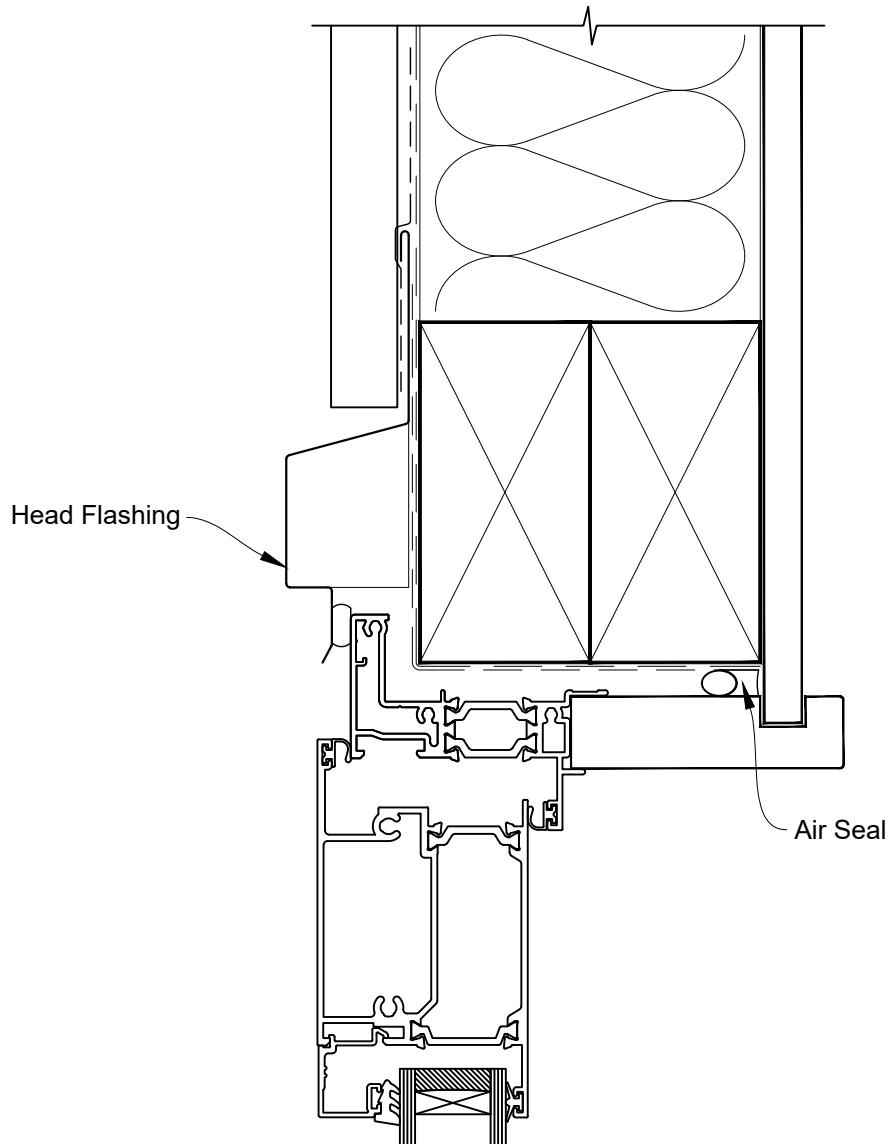

INSTALLATION DETAIL - RESIDENTIAL THERMAL HEART HINGE DOOR OPEN OUT ON PROFILE METAL CAVITY CONSTRUCTION

Date: 01.01.23

Scale: 1:2

CAD Ref.: TRHOPM-CH

INSTALLATION DETAIL - RESIDENTIAL THERMAL HEART HINGE DOOR OPEN OUT ON PROFILE METAL CAVITY CONSTRUCTION

Date: 01.01.23

Scale: 1:2

CAD Ref.: TRHOPM-CJ

INSTALLATION DETAIL - RESIDENTIAL THERMAL HEART HINGE DOOR OPEN OUT ON PROFILE METAL CAVITY CONSTRUCTION

Date: 01.01.23

Scale: 1:2

CAD Ref.: TRHOPM-CS

INSTALLATION DETAIL - RESIDENTIAL THERMAL HEART HINGE DOOR OPEN OUT ON PROFILE METAL DIRECT FIXED CLADDING

Date: 01.01.23

Scale: 1:2

CAD Ref.: TRHOPM-DH

INSTALLATION DETAIL - RESIDENTIAL THERMAL HEART HINGE DOOR OPEN OUT ON PROFILE METAL DIRECT FIXED CLADDING

Date: 01.01.23

Scale: 1:2

CAD Ref.: TRHOPM-DJ

INSTALLATION DETAIL - RESIDENTIAL THERMAL HEART HINGE DOOR OPEN OUT ON PROFILE METAL DIRECT FIXED CLADDING