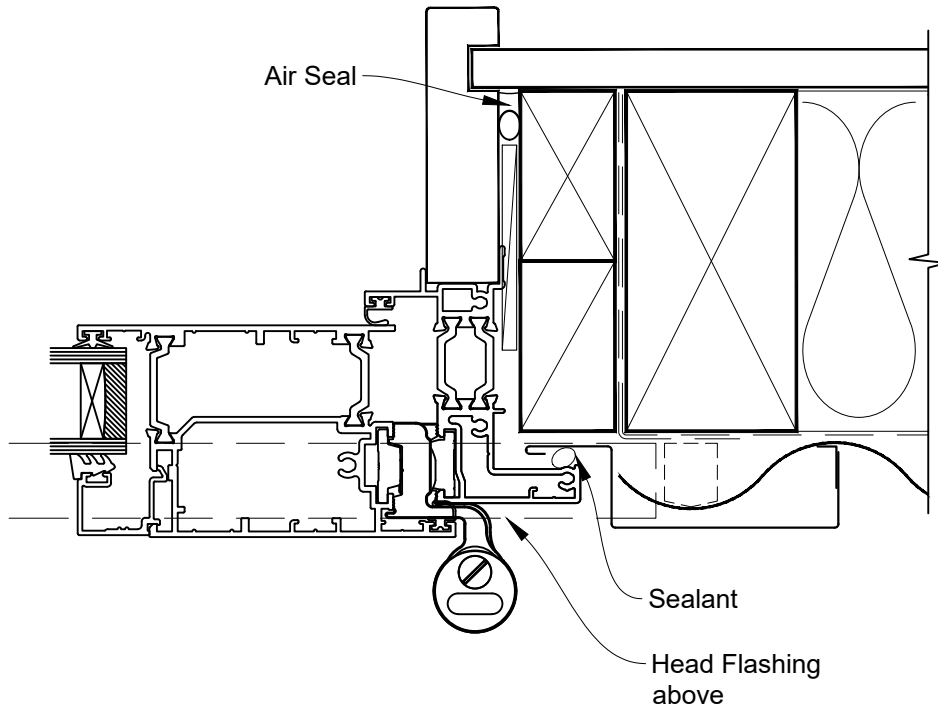

Date: 01.01.23

Scale: 1:2

CAD Ref.: TRHOPM-CJ

INSTALLATION DETAIL - RESIDENTIAL THERMAL HEART HINGE DOOR OPEN OUT ON PROFILE METAL CAVITY CONSTRUCTION

Date: 01.01.23

Scale: 1:2

CAD Ref.: TRHOPM-CS

INSTALLATION DETAIL - RESIDENTIAL THERMAL HEART HINGE DOOR OPEN OUT ON PROFILE METAL DIRECT FIXED CLADDING

Date: 01.01.23

Scale: 1:2

CAD Ref.: TRHOPM-DH

INSTALLATION DETAIL - RESIDENTIAL THERMAL HEART HINGE DOOR OPEN OUT ON PROFILE METAL DIRECT FIXED CLADDING

Date: 01.01.23

Scale: 1:2

CAD Ref.: TRHOPM-DJ

INSTALLATION DETAIL - RESIDENTIAL THERMAL HEART HINGE DOOR OPEN OUT ON PROFILE METAL DIRECT FIXED CLADDING

Date: 01.01.23

Scale: 1:2

CAD Ref.: TRHOPM-DS