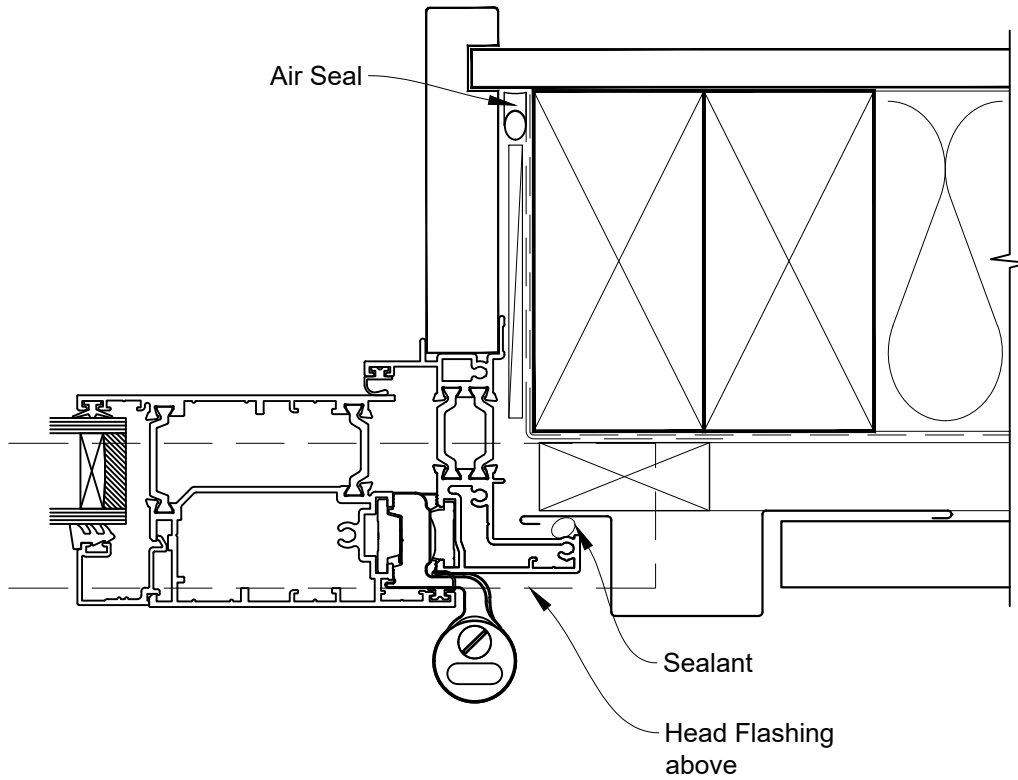

INSTALLATION DETAIL - RESIDENTIAL THERMAL HEART HINGE DOOR OPEN OUT ON PROFILE METAL CAVITY CONSTRUCTION

Date: 01.01.23

Scale: 1:2

CAD Ref.: TRHOPM-CH

INSTALLATION DETAIL - RESIDENTIAL THERMAL HEART HINGE DOOR OPEN OUT ON PROFILE METAL CAVITY CONSTRUCTION

Date: 01.01.23

Scale: 1:2

CAD Ref.: TRHOPM-CJ

INSTALLATION DETAIL - RESIDENTIAL THERMAL HEART HINGE DOOR OPEN OUT ON PROFILE METAL CAVITY CONSTRUCTION

Date: 01.01.23

Scale: 1:2

CAD Ref.: TRHOPM-CS

INSTALLATION DETAIL - RESIDENTIAL THERMAL HEART HINGE DOOR OPEN OUT ON PROFILE METAL DIRECT FIXED CLADDING

Date: 01.01.23

Scale: 1:2

CAD Ref.: TRHOPM-DS