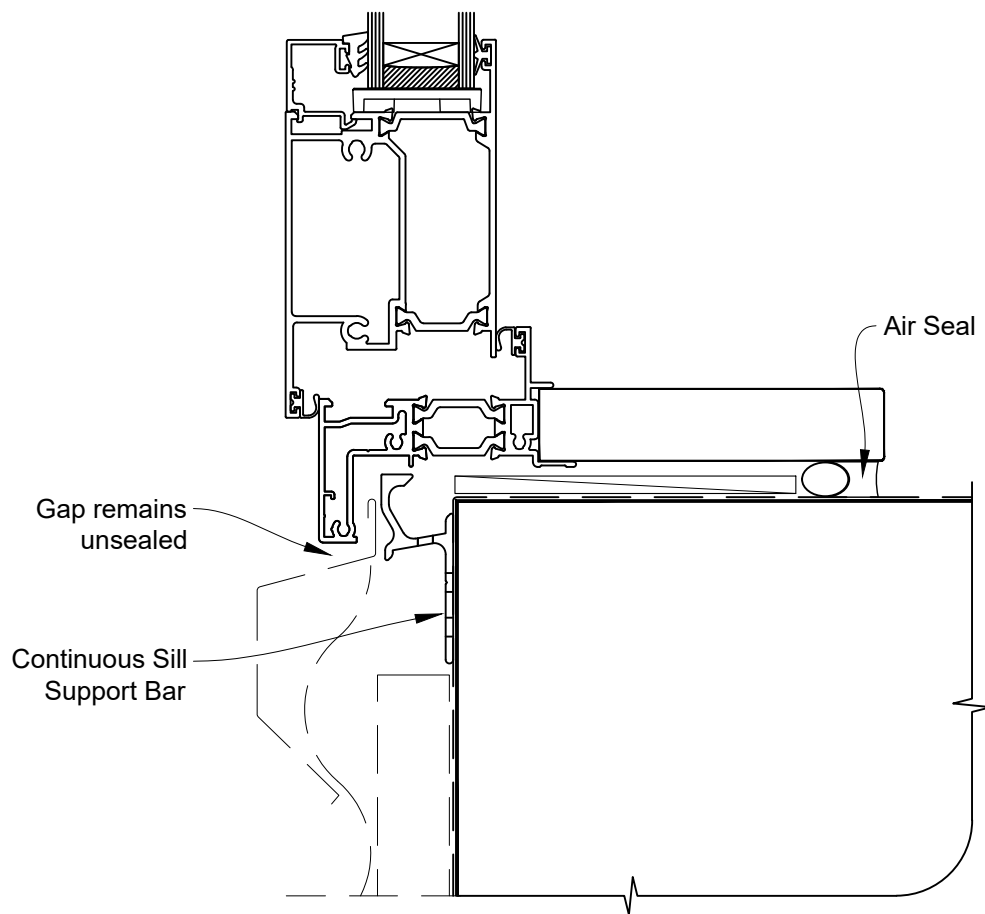

INSTALLATION DETAIL - RESIDENTIAL THERMAL HEART HINGE DOOR OPEN OUT ON PROFILE METAL CAVITY CONSTRUCTION

Date: 01.01.23

Scale: 1:2

CAD Ref.: TRHOPM-CH

INSTALLATION DETAIL - RESIDENTIAL THERMAL HEART HINGE DOOR OPEN OUT ON PROFILE METAL CAVITY CONSTRUCTION

Date: 01.01.23

Scale: 1:2

CAD Ref.: TRHOPM-CJ

INSTALLATION DETAIL - RESIDENTIAL THERMAL HEART HINGE DOOR OPEN OUT ON PROFILE METAL CAVITY CONSTRUCTION

Date: 01.01.23

Scale: 1:2

CAD Ref.: TRHOPM-CS

INSTALLATION DETAIL - RESIDENTIAL THERMAL HEART HINGE DOOR OPEN OUT ON PROFILE METAL DIRECT FIXED CLADDING

Date: 01.01.23

Scale: 1:2

CAD Ref.: TRHOPM-DH

INSTALLATION DETAIL - RESIDENTIAL THERMAL HEART HINGE DOOR OPEN OUT ON PROFILE METAL DIRECT FIXED CLADDING

Date: 01.01.23

Scale: 1:2

CAD Ref.: TRHOPM-DJ

INSTALLATION DETAIL - RESIDENTIAL THERMAL HEART HINGE DOOR OPEN OUT ON PROFILE METAL DIRECT FIXED CLADDING