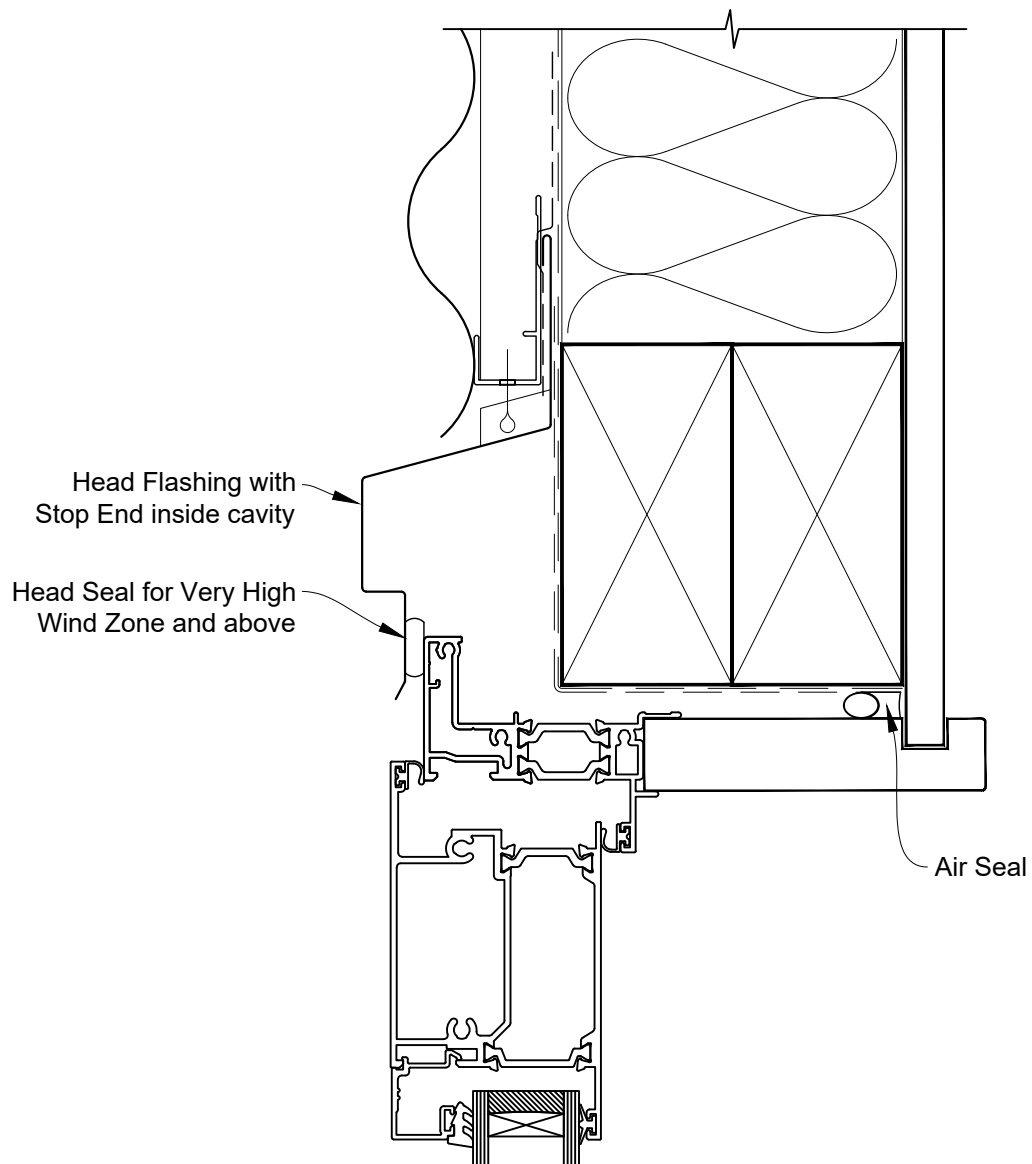

INSTALLATION DETAIL - RESIDENTIAL THERMAL HEART HINGE DOOR OPEN OUT ON PROFILE METAL CAVITY CONSTRUCTION

Date: 01.01.23

Scale: 1:2

CAD Ref.: TRHOPM-CH

INSTALLATION DETAIL - RESIDENTIAL THERMAL HEART HINGE DOOR OPEN OUT ON PROFILE METAL CAVITY CONSTRUCTION

Date: 01.01.23

Scale: 1:2

CAD Ref.: TRHOPM-CJ

INSTALLATION DETAIL - RESIDENTIAL THERMAL HEART HINGE DOOR OPEN OUT ON PROFILE METAL CAVITY CONSTRUCTION

Date: 01.01.23

Scale: 1:2

CAD Ref.: TRHOPM-CS

INSTALLATION DETAIL - RESIDENTIAL THERMAL HEART HINGE DOOR OPEN OUT ON PROFILE METAL DIRECT FIXED CLADDING

Date: 01.01.23

Scale: 1:2

CAD Ref.: TRHOPM-DS