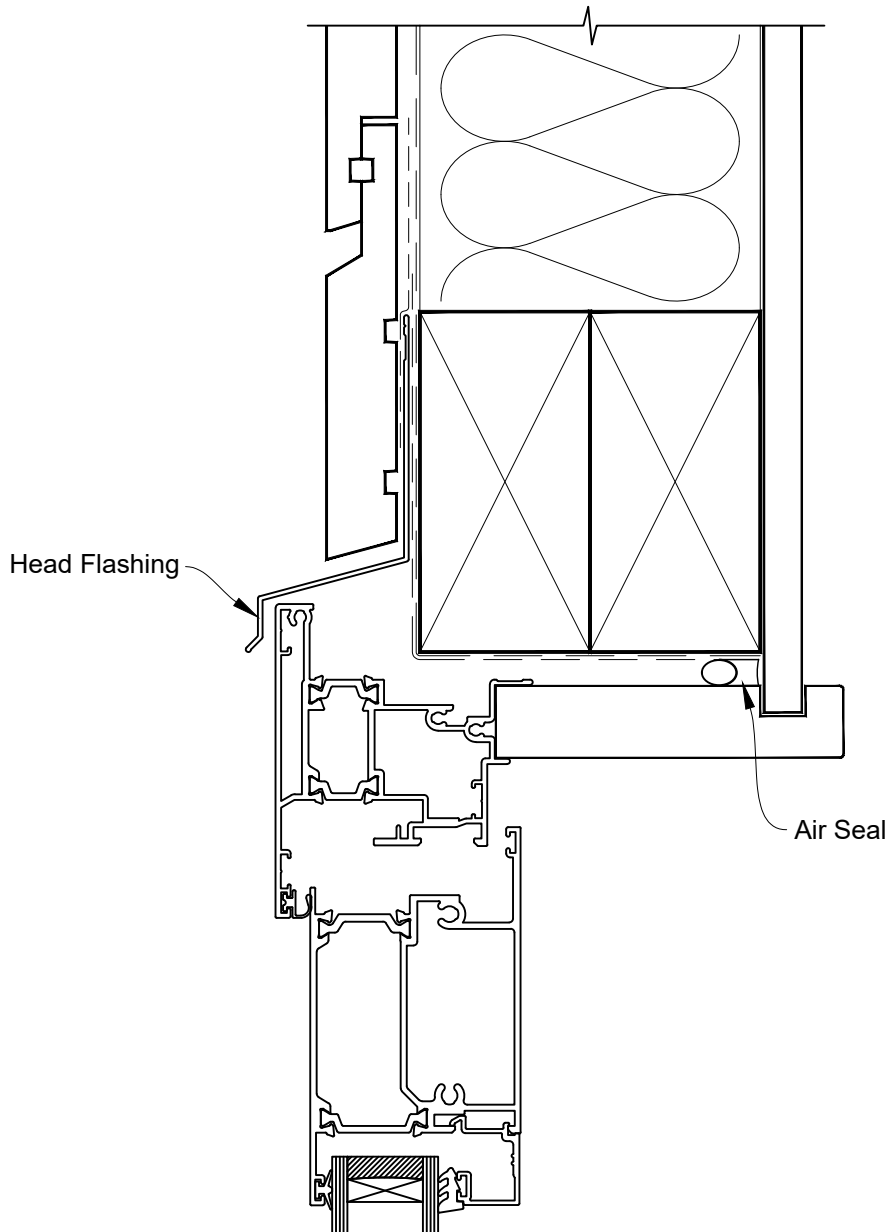

INSTALLATION DETAIL - RESIDENTIAL THERMAL HEART HINGE DOOR OPEN IN ON RUSTICATED WEATHERBOARD CAVITY CONSTRUCTION

Date: 01.01.23

Scale: 1:2

CAD Ref.: TRHIRW-CH

INSTALLATION DETAIL - RESIDENTIAL THERMAL HEART HINGE DOOR OPEN IN ON RUSTICATED WEATHERBOARD CAVITY CONSTRUCTION

Date: 01.01.23

Scale: 1:2

CAD Ref.: TRHIRW-CJ

INSTALLATION DETAIL - RESIDENTIAL THERMAL HEART HINGE DOOR OPEN IN ON RUSTICATED WEATHERBOARD CAVITY CONSTRUCTION

Date: 01.01.23

Scale: 1:2

CAD Ref.: TRHIRW-CS

INSTALLATION DETAIL - RESIDENTIAL THERMAL HEART HINGE DOOR OPEN IN ON RUSTICATED WEATHERBOARD DIRECT FIXED CLADDING

Date: 01.01.23

Scale: 1:2

CAD Ref.: TRHIRW-DH

INSTALLATION DETAIL - RESIDENTIAL THERMAL HEART HINGE DOOR OPEN IN ON RUSTICATED WEATHERBOARD DIRECT FIXED CLADDING

Date: 01.01.23

Scale: 1:2

CAD Ref.: TRHIRW-DJ