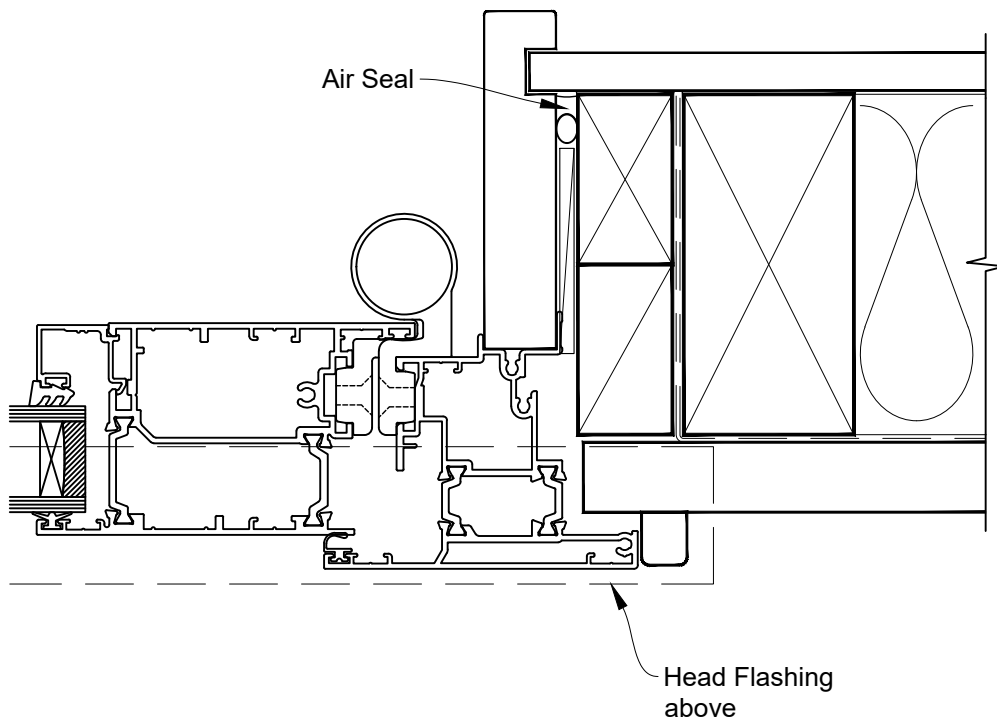

Date: 01.01.23

Scale: 1:2

CAD Ref.: TRHIRW-CJ

INSTALLATION DETAIL - RESIDENTIAL THERMAL HEART HINGE DOOR OPEN IN ON RUSTICATED WEATHERBOARD CAVITY CONSTRUCTION

Date: 01.01.23

Scale: 1:2

CAD Ref.: TRHIRW-CS

INSTALLATION DETAIL - RESIDENTIAL THERMAL HEART HINGE DOOR OPEN IN ON RUSTICATED WEATHERBOARD DIRECT FIXED CLADDING

Date: 01.01.23

Scale: 1:2

CAD Ref.: TRHIRW-DH

INSTALLATION DETAIL - RESIDENTIAL THERMAL HEART HINGE DOOR OPEN IN ON RUSTICATED WEATHERBOARD DIRECT FIXED CLADDING

Date: 01.01.23

Scale: 1:2

CAD Ref.: TRHIRW-DJ

INSTALLATION DETAIL - RESIDENTIAL THERMAL HEART HINGE DOOR OPEN IN ON RUSTICATED WEATHERBOARD DIRECT FIXED CLADDING

Date: 01.01.23

Scale: 1:2

CAD Ref.: TRHIRW-DS