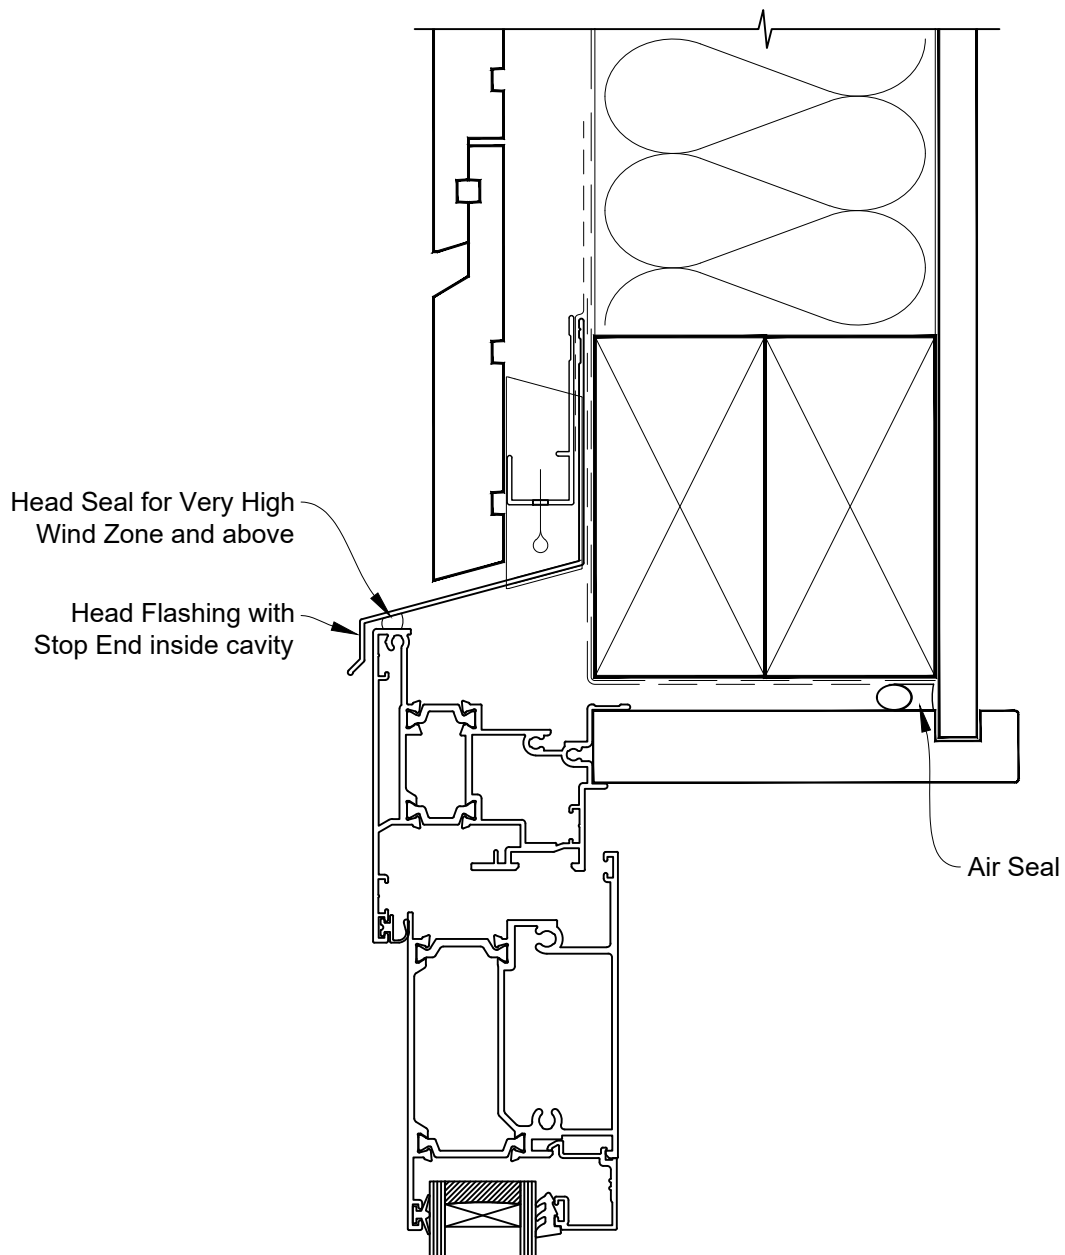

INSTALLATION DETAIL - RESIDENTIAL THERMAL HEART HINGE DOOR OPEN IN ON RUSTICATED WEATHERBOARD CAVITY CONSTRUCTION

Date: 01.01.23

Scale: 1:2

CAD Ref.: TRHIRW-CH

INSTALLATION DETAIL - RESIDENTIAL THERMAL HEART HINGE DOOR OPEN IN ON RUSTICATED WEATHERBOARD CAVITY CONSTRUCTION

Date: 01.01.23

Scale: 1:2

CAD Ref.: TRHIRW-CJ

INSTALLATION DETAIL - RESIDENTIAL THERMAL HEART HINGE DOOR OPEN IN ON RUSTICATED WEATHERBOARD CAVITY CONSTRUCTION

Date: 01.01.23

Scale: 1:2

CAD Ref.: TRHIRW-CS

INSTALLATION DETAIL - RESIDENTIAL THERMAL HEART HINGE DOOR OPEN IN ON RUSTICATED WEATHERBOARD DIRECT FIXED CLADDING