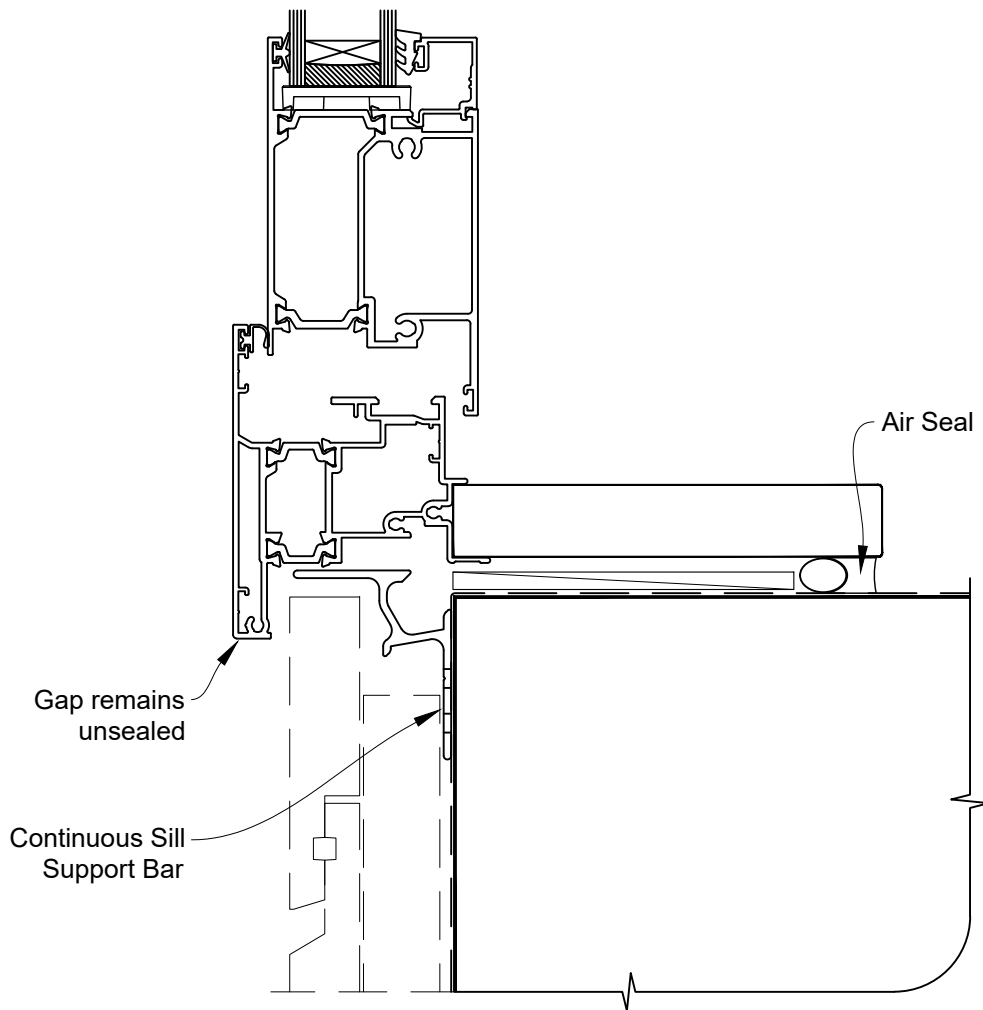

INSTALLATION DETAIL - RESIDENTIAL THERMAL HEART HINGE DOOR OPEN IN ON RUSTICATED WEATHERBOARD CAVITY CONSTRUCTION

Date: 01.01.23

Scale: 1:2

CAD Ref.: TRHIRW-CH

INSTALLATION DETAIL - RESIDENTIAL THERMAL HEART HINGE DOOR OPEN IN ON RUSTICATED WEATHERBOARD CAVITY CONSTRUCTION

Date: 01.01.23

Scale: 1:2

CAD Ref.: TRHIRW-CJ

INSTALLATION DETAIL - RESIDENTIAL THERMAL HEART HINGE DOOR OPEN IN ON RUSTICATED WEATHERBOARD CAVITY CONSTRUCTION

Date: 01.01.23

Scale: 1:2

CAD Ref.: TRHIRW-CS

INSTALLATION DETAIL - RESIDENTIAL THERMAL HEART HINGE DOOR OPEN IN ON RUSTICATED WEATHERBOARD DIRECT FIXED CLADDING