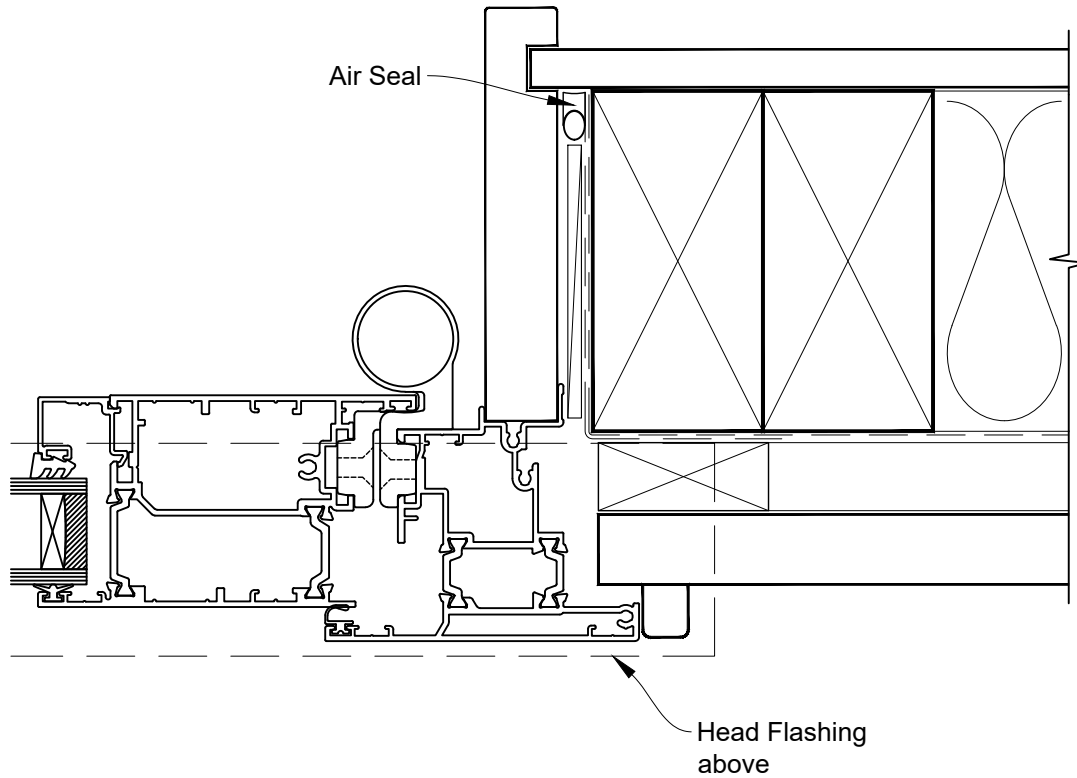

INSTALLATION DETAIL - RESIDENTIAL THERMAL HEART HINGE DOOR OPEN IN ON RUSTICATED WEATHERBOARD CAVITY CONSTRUCTION

Date: 01.01.23

Scale: 1:2

CAD Ref.: TRHIRW-CH

INSTALLATION DETAIL - RESIDENTIAL THERMAL HEART HINGE DOOR OPEN IN ON RUSTICATED WEATHERBOARD CAVITY CONSTRUCTION

Date: 01.01.23

Scale: 1:2

CAD Ref.: TRHIRW-CJ

INSTALLATION DETAIL - RESIDENTIAL THERMAL HEART HINGE DOOR OPEN IN ON RUSTICATED WEATHERBOARD CAVITY CONSTRUCTION

Date: 01.01.23

Scale: 1:2

CAD Ref.: TRHIRW-CS

INSTALLATION DETAIL - RESIDENTIAL THERMAL HEART HINGE DOOR OPEN IN ON RUSTICATED WEATHERBOARD DIRECT FIXED CLADDING