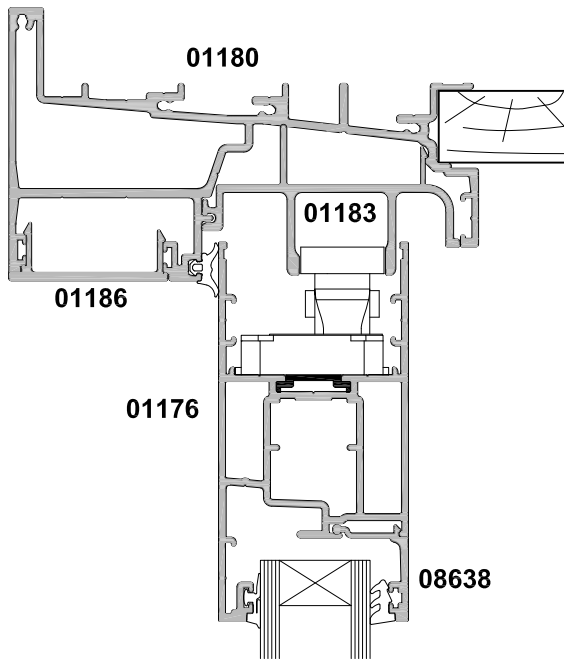

**METRO SERIES
COMPRESSION SLIDING DOOR
TWO PANEL SF
CROSS SECTION**

CAD REF. VMCS01-0

DATE
01.09.20

SCALE
1:2

SECTION A-A

SECTION B-B

**METRO SERIES
COMPRESSION SLIDING DOOR
TWO PANEL SF
CROSS SECTION**

CAD REF. VMCS02-0

DATE
01.09.20

SCALE
1:2

**METRO SERIES
COMPRESSION SLIDING DOOR
TWO PANEL SF
CROSS SECTION**

CAD REF. VMCS03-0

DATE
01.09.20

SCALE
1:2

SECTION A-A

**METRO SERIES
COMPRESSION SLIDING DOOR
BI-PARTING FSSF
CROSS SECTION**

CAD REF. VMCS04-0

DATE
01.09.20

SCALE
1:2

01180

SECTION A-A