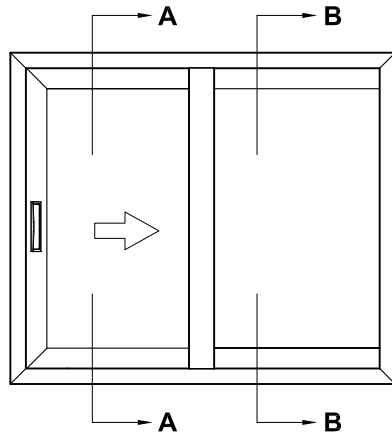

**METRO SERIES
COMPRESSION SLIDING DOOR
TWO PANEL SF
CROSS SECTION**

CAD REF. VMCS01-0

DATE
01.09.20

SCALE
1:2

SECTION A-A

SECTION B-B

**METRO SERIES
COMPRESSION SLIDING DOOR
TWO PANEL SF
CROSS SECTION**

CAD REF. VMCS02-0

DATE
01.09.20

SCALE
1:2

**METRO SERIES
COMPRESSION SLIDING DOOR
TWO PANEL SF
CROSS SECTION**

CAD REF. VMCS03-0

DATE
01.09.20

SCALE
1:2

SECTION A-A

**METRO SERIES
COMPRESSION SLIDING DOOR
BI-PARTING FSSF
CROSS SECTION**