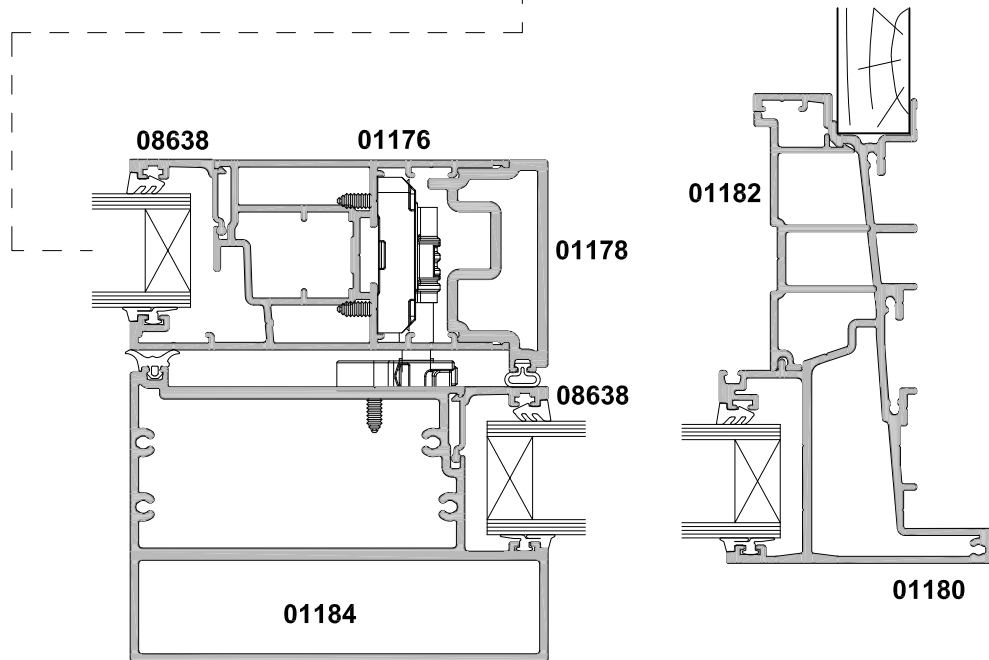

**METRO SERIES
COMPRESSION SLIDING DOOR
TWO PANEL SF
CROSS SECTION**

CAD REF. VMCS01-0

DATE
01.09.20

SCALE
1:2

SECTION A-A

SECTION B-B

**METRO SERIES
COMPRESSION SLIDING DOOR
TWO PANEL SF
CROSS SECTION**

CAD REF. VMCS02-0

DATE
01.09.20

SCALE
1:2

**METRO SERIES
COMPRESSION SLIDING DOOR
TWO PANEL SF
CROSS SECTION**

CAD REF. VMCS03-0

DATE
01.09.20

SCALE
1:2

SECTION A-A

**METRO SERIES
COMPRESSION SLIDING DOOR
BI-PARTING FSSF
CROSS SECTION**

CAD REF. VMCS04-0

DATE
01.09.20

SCALE
1:2

01180

SECTION A-A