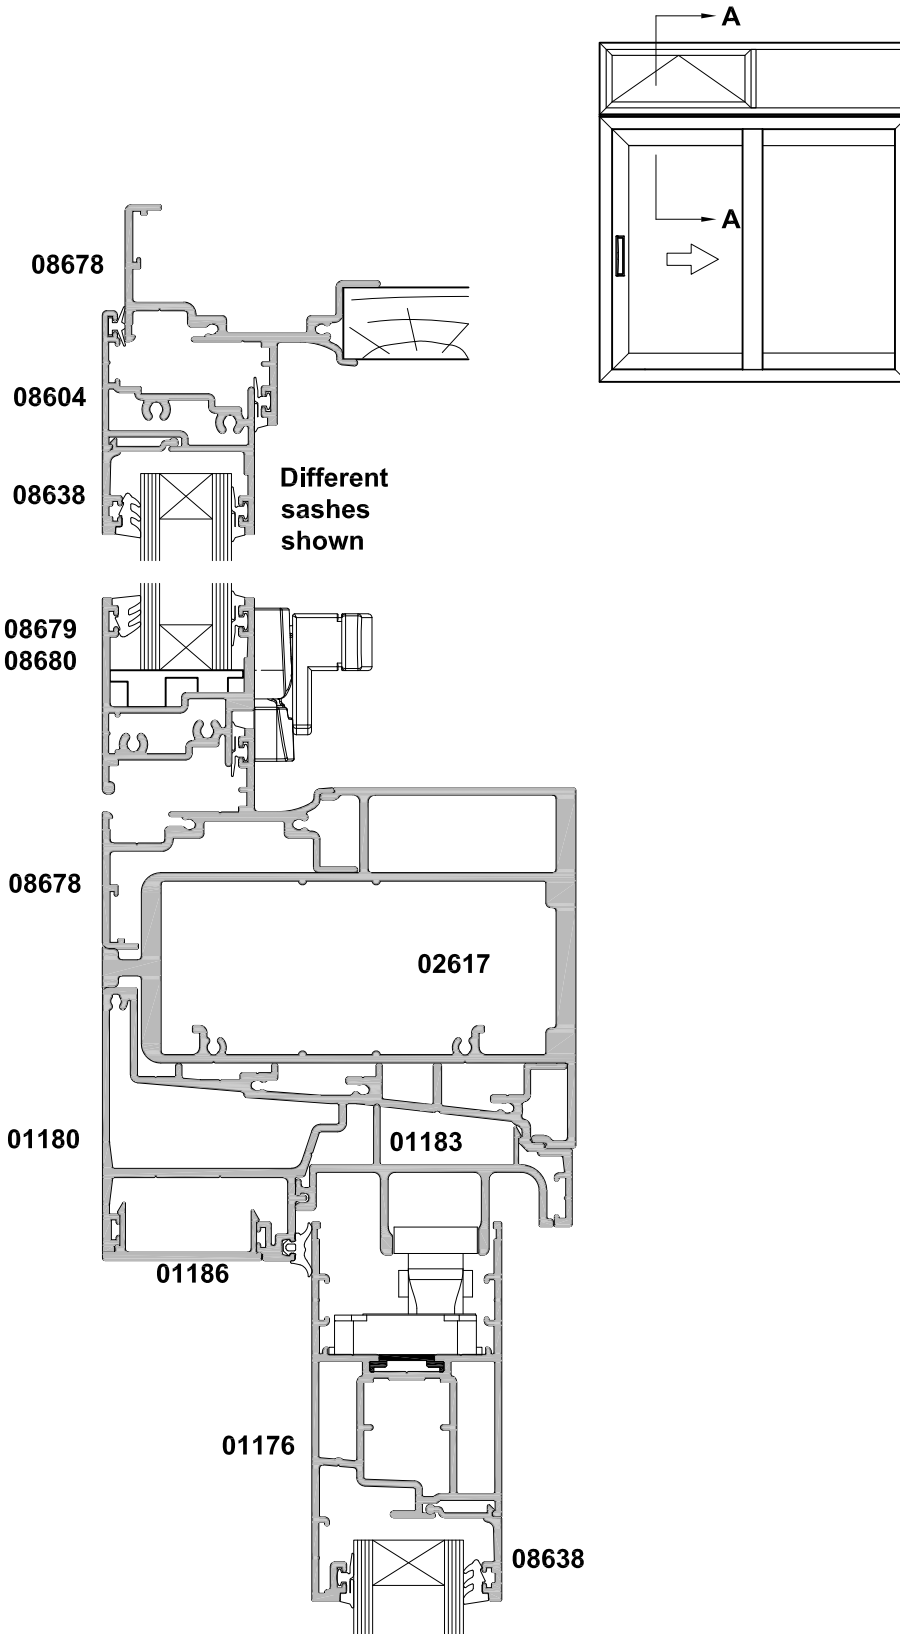

**METRO SERIES
COMPRESSION SLIDING DOOR
TWO PANEL SF
CROSS SECTION**

CAD REF. VMCS01-0

DATE
01.09.20

SCALE
1:2

SECTION A-A

SECTION B-B

**METRO SERIES
COMPRESSION SLIDING DOOR
TWO PANEL SF
CROSS SECTION**

CAD REF. VMCS02-0

DATE
01.09.20

SCALE
1:2

**METRO SERIES
COMPRESSION SLIDING DOOR
TWO PANEL SF
CROSS SECTION**

CAD REF. VMCS03-0

DATE
01.09.20

SCALE
1:2

SECTION A-A

**METRO SERIES
COMPRESSION SLIDING DOOR
BI-PARTING FSSF
CROSS SECTION**

CAD REF. VMCS04-0

DATE
01.09.20

SCALE
1:2

01180

SECTION A-A