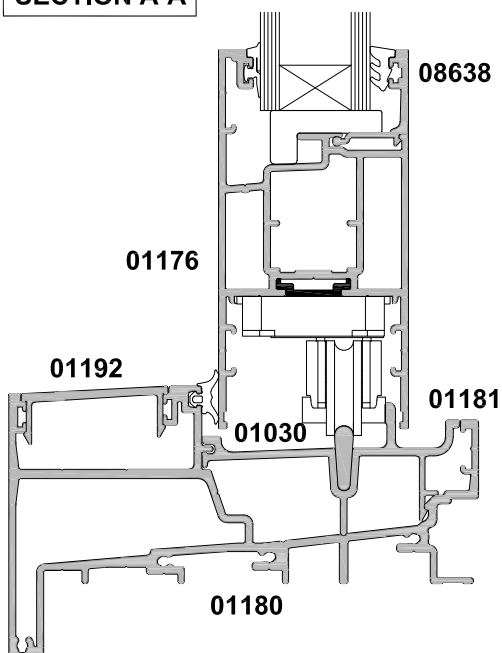

**METRO SERIES
COMPRESSION SLIDING DOOR
TWO PANEL SF
CROSS SECTION**

CAD REF. VMCS01-0

DATE
01.09.20

SCALE
1:2

SECTION A-A

SECTION B-B

**METRO SERIES
COMPRESSION SLIDING DOOR
TWO PANEL SF
CROSS SECTION**

CAD REF. VMCS02-0

DATE
01.09.20

SCALE
1:2

**METRO SERIES
COMPRESSION SLIDING DOOR
TWO PANEL SF
CROSS SECTION**

CAD REF. VMCS03-0

DATE
01.09.20

SCALE
1:2

SECTION A-A

**METRO SERIES
COMPRESSION SLIDING DOOR
BI-PARTING FSSF
CROSS SECTION**

CAD REF. VMCS04-0

DATE
01.09.20

SCALE
1:2

01180

SECTION A-A