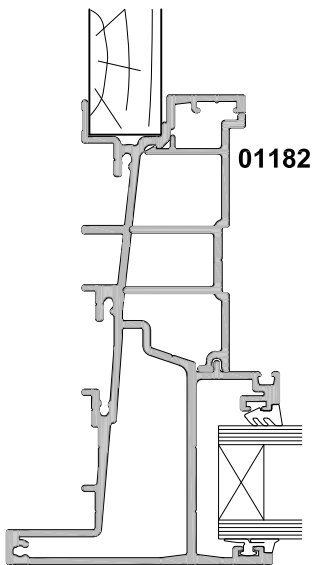

**METRO SERIES
COMPRESSION SLIDING DOOR
TWO PANEL SF
CROSS SECTION**

CAD REF. VMCS01-0

DATE
01.09.20

SCALE
1:2

SECTION A-A

SECTION B-B

**METRO SERIES
COMPRESSION SLIDING DOOR
TWO PANEL SF
CROSS SECTION**

CAD REF. VMCS02-0

DATE
01.09.20

SCALE
1:2

**METRO SERIES
COMPRESSION SLIDING DOOR
TWO PANEL SF
CROSS SECTION**

CAD REF. VMCS03-0

DATE
01.09.20

SCALE
1:2

SECTION A-A

**METRO SERIES
COMPRESSION SLIDING DOOR
BI-PARTING FSSF
CROSS SECTION**

CAD REF. VMCS04-0

DATE
01.09.20

SCALE
1:2

01180

SECTION A-A