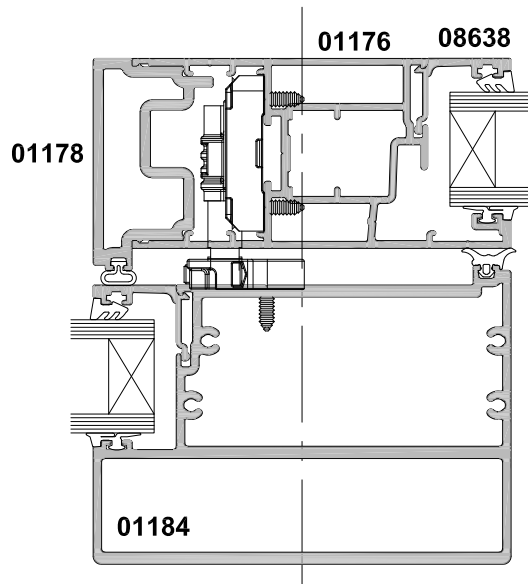

**METRO SERIES
COMPRESSION SLIDING DOOR
TWO PANEL SF
CROSS SECTION**

CAD REF. VMCS01-0

DATE
01.09.20

SCALE
1:2

SECTION A-A

SECTION B-B

**METRO SERIES
COMPRESSION SLIDING DOOR
TWO PANEL SF
CROSS SECTION**

CAD REF. VMCS02-0

DATE
01.09.20

SCALE
1:2

**METRO SERIES
COMPRESSION SLIDING DOOR
TWO PANEL SF
CROSS SECTION**

CAD REF. VMCS03-0

DATE
01.09.20

SCALE
1:2

SECTION A-A

**METRO SERIES
COMPRESSION SLIDING DOOR
BI-PARTING FSSF
CROSS SECTION**

CAD REF. VMCS04-0

DATE
01.09.20

SCALE
1:2

01180

SECTION A-A