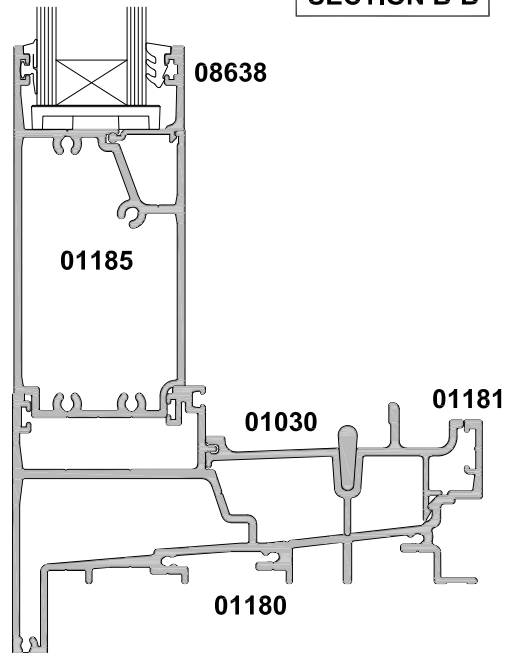

**METRO SERIES
COMPRESSION SLIDING DOOR
TWO PANEL SF
CROSS SECTION**

CAD REF. VMCS01-0

DATE
01.09.20

SCALE
1:2

SECTION A-A

SECTION B-B

**METRO SERIES
COMPRESSION SLIDING DOOR
TWO PANEL SF
CROSS SECTION**

CAD REF. VMCS02-0

DATE
01.09.20

SCALE
1:2

**METRO SERIES
COMPRESSION SLIDING DOOR
TWO PANEL SF
CROSS SECTION**

CAD REF. VMCS03-0

DATE
01.09.20

SCALE
1:2

SECTION A-A

**METRO SERIES
COMPRESSION SLIDING DOOR
BI-PARTING FSSF
CROSS SECTION**

CAD REF. VMCS04-0

DATE
01.09.20

SCALE
1:2

01180

SECTION A-A