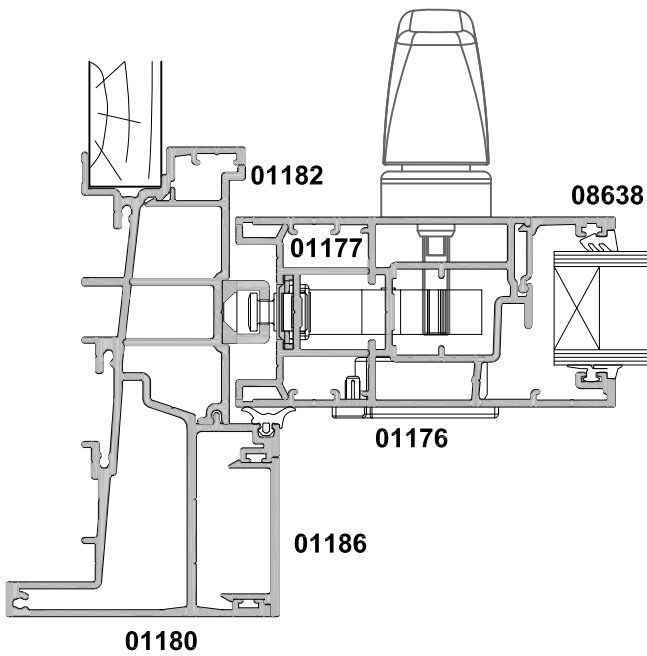

**METRO SERIES
COMPRESSION SLIDING DOOR
TWO PANEL SF
CROSS SECTION**

CAD REF. VMCS01-0

DATE
01.09.20

SCALE
1:2

SECTION A-A

SECTION B-B

**METRO SERIES
COMPRESSION SLIDING DOOR
TWO PANEL SF
CROSS SECTION**

CAD REF. VMCS02-0

DATE
01.09.20

SCALE
1:2

**METRO SERIES
COMPRESSION SLIDING DOOR
TWO PANEL SF
CROSS SECTION**

CAD REF. VMCS03-0

DATE
01.09.20

SCALE
1:2

SECTION A-A

**METRO SERIES
COMPRESSION SLIDING DOOR
BI-PARTING FSSF
CROSS SECTION**

CAD REF. VMCS04-0

DATE
01.09.20

SCALE
1:2

01180

SECTION A-A