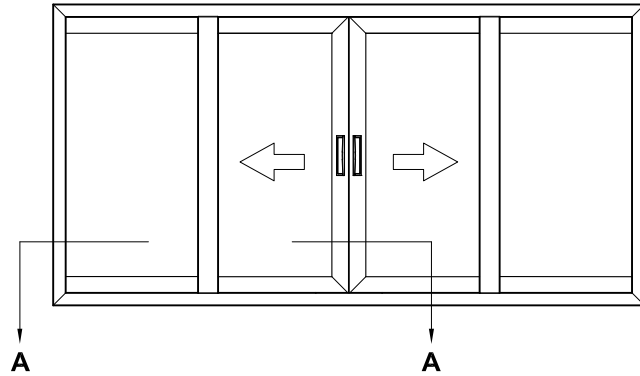

**METRO SERIES
COMPRESSION SLIDING DOOR
BI-PARTING FSSF
CROSS SECTION**

CAD REF. VMCS04-0

DATE
01.09.20

SCALE
1:2

01180