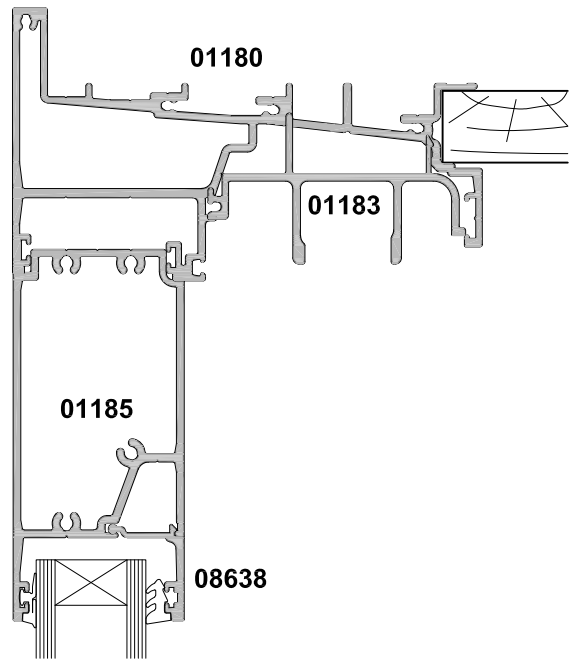

**METRO SERIES
COMPRESSION SLIDING DOOR
TWO PANEL SF
CROSS SECTION**

CAD REF. VMCS01-0

DATE
01.09.20

SCALE
1:2

SECTION A-A

SECTION B-B

**METRO SERIES
COMPRESSION SLIDING DOOR
TWO PANEL SF
CROSS SECTION**

CAD REF. VMCS02-0

DATE
01.09.20

SCALE
1:2

**METRO SERIES
COMPRESSION SLIDING DOOR
TWO PANEL SF
CROSS SECTION**

CAD REF. VMCS03-0

DATE
01.09.20

SCALE
1:2

SECTION A-A

**METRO SERIES
COMPRESSION SLIDING DOOR
BI-PARTING FSSF
CROSS SECTION**

CAD REF. VMCS04-0

DATE
01.09.20

SCALE
1:2

01180

SECTION A-A