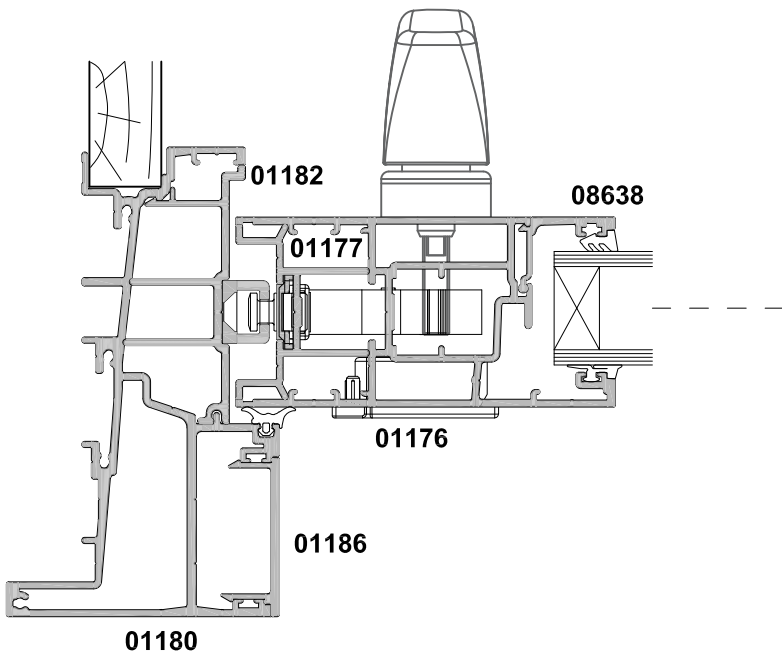

**METRO SERIES
COMPRESSION SLIDING DOOR
TWO PANEL SF
CROSS SECTION**

CAD REF. VMCS03-0

DATE
01.09.20

SCALE
1:2

SECTION A-A