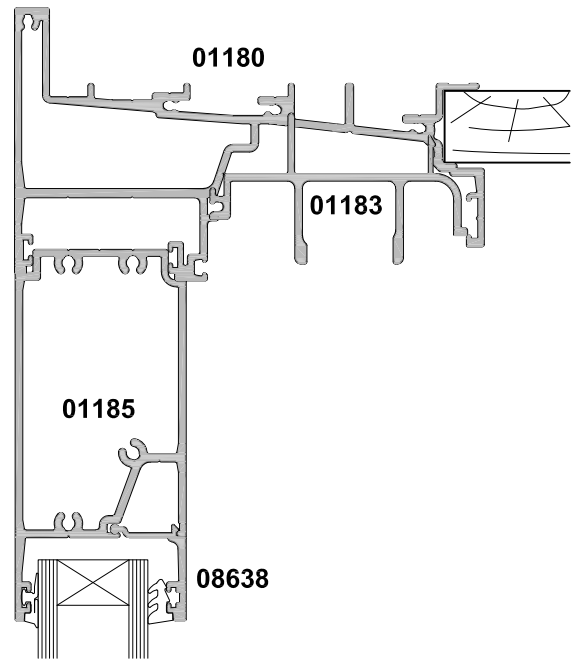

**METRO SERIES  
COMPRESSION SLIDING DOOR  
TWO PANEL SF  
CROSS SECTION**

CAD REF. VMCS01-0

DATE  
01.09.20

SCALE  
1:2

**SECTION A-A**

**SECTION B-B**