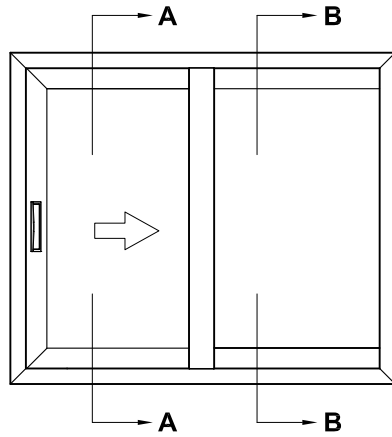

**METRO SERIES  
COMPRESSION SLIDING DOOR  
TWO PANEL SF  
CROSS SECTION**

CAD REF. VMCS01-0

DATE  
01.09.20

SCALE  
1:2

**SECTION A-A**

**SECTION B-B**