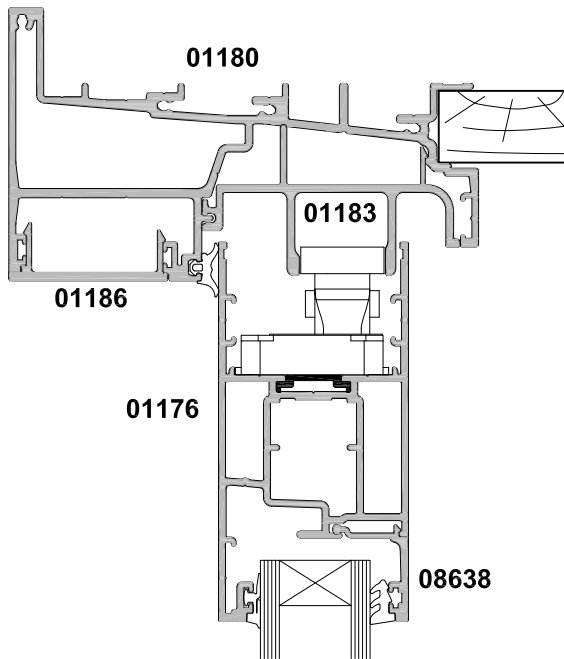

**METRO SERIES  
COMPRESSION SLIDING DOOR  
TWO PANEL SF  
CROSS SECTION**

CAD REF. VMCS01-0

DATE  
01.09.20

SCALE  
1:2

**SECTION A-A**

**SECTION B-B**