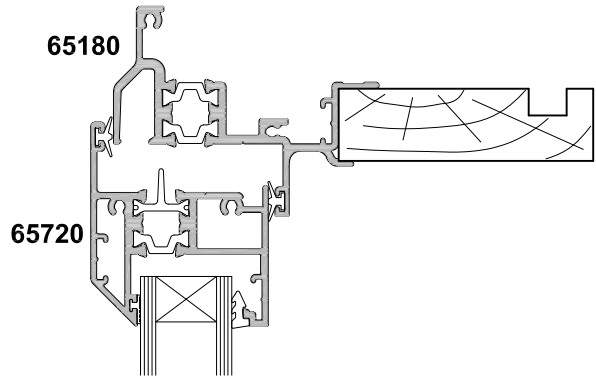

**VANTAGE THERMAL HEART  
HINGED DOOR  
COUPLED OVERLIGHT  
CROSS SECTION**

CAD REF. VRTHD07-0

DATE  
01.02.18

SCALE  
1:2

**SECTION A-A  
OPEN IN DOOR  
WITH COUPLED  
FIXED OVERLIGHT**

**SECTION B-B  
OPEN OUT DOOR  
WITH COUPLED  
OVERLIGHT SASH**