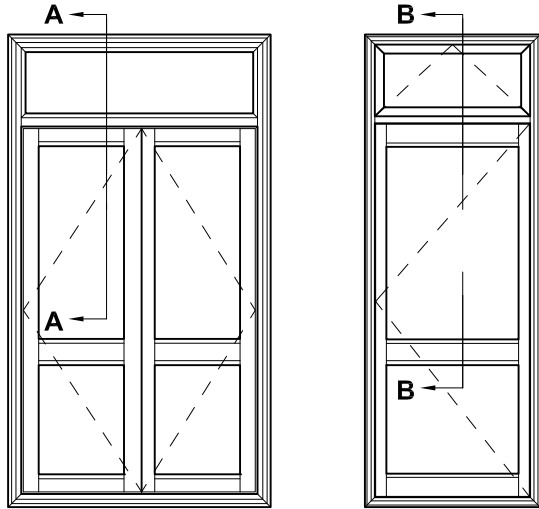

**VANTAGE THERMAL HEART  
HINGED DOOR  
COUPLED OVERLIGHT  
CROSS SECTION**

CAD REF. VRTHD07-0

DATE  
01.02.18

SCALE  
1:2

**SECTION A-A  
OPEN IN DOOR  
WITH COUPLED  
FIXED OVERLIGHT**

**SECTION B-B  
OPEN OUT DOOR  
WITH COUPLED  
OVERLIGHT SASH**