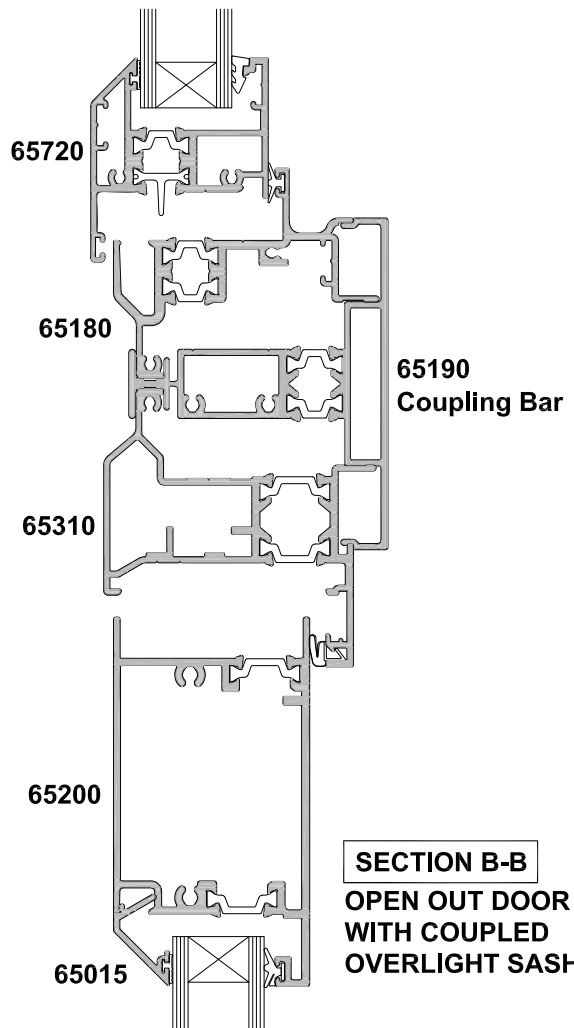

**VANTAGE THERMAL HEART  
HINGED DOOR  
COUPLED OVERLIGHT  
CROSS SECTION**

CAD REF. VRTHD07-0

DATE  
01.02.18

SCALE  
1:2

**SECTION A-A  
OPEN IN DOOR  
WITH COUPLED  
FIXED OVERLIGHT**

**SECTION B-B  
OPEN OUT DOOR  
WITH COUPLED  
OVERLIGHT SASH**