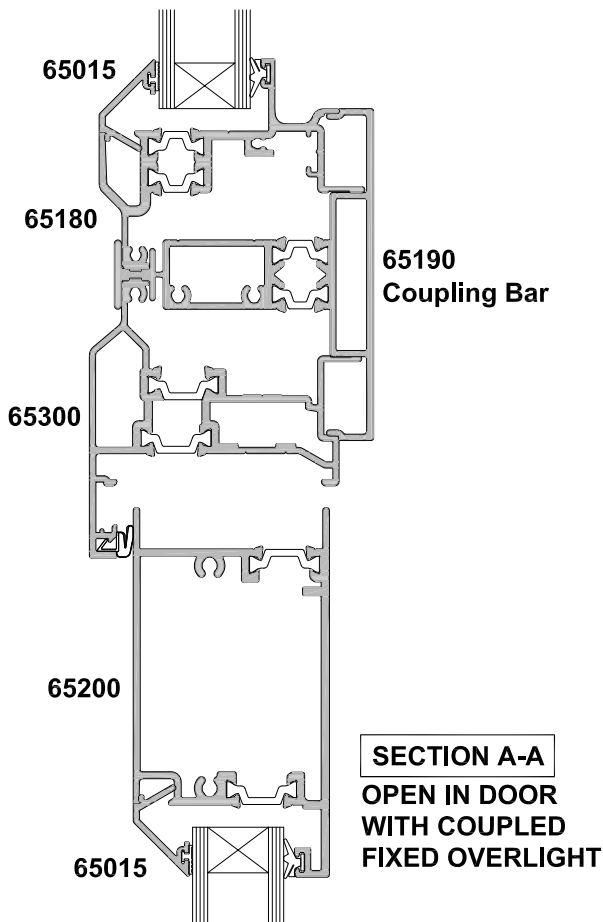

**VANTAGE THERMAL HEART  
HINGED DOOR  
COUPLED OVERLIGHT  
CROSS SECTION**

CAD REF. VRTHD07-0

DATE  
01.02.18

SCALE  
1:2

**SECTION A-A  
OPEN IN DOOR  
WITH COUPLED  
FIXED OVERLIGHT**

**SECTION B-B  
OPEN OUT DOOR  
WITH COUPLED  
OVERLIGHT SASH**