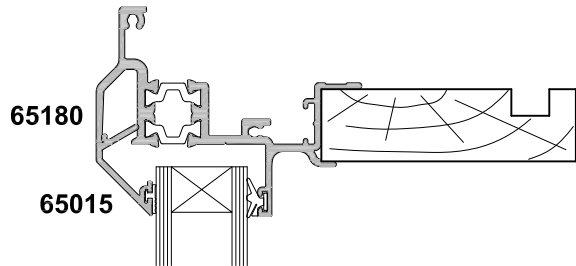

**VANTAGE THERMAL HEART  
HINGED DOOR  
COUPLED OVERLIGHT  
CROSS SECTION**

CAD REF. VRTHD07-0

DATE  
01.02.18

SCALE  
1:2

**SECTION A-A  
OPEN IN DOOR  
WITH COUPLED  
FIXED OVERLIGHT**

**SECTION B-B  
OPEN OUT DOOR  
WITH COUPLED  
OVERLIGHT SASH**