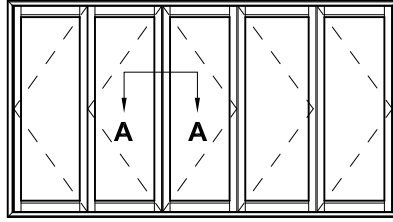

**VANTAGE THERMAL HEART
BI-FOLD DOOR
MEETING STILES
CROSS SECTION**

CAD REF. VRTBD06-0

DATE
01.02.18

SCALE
1:2

2 + 1 Panel

2 + 3 Panel

4 + 1 Panel