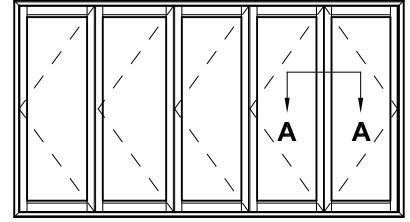

**VANTAGE THERMAL HEART
BI-FOLD DOOR
MEETING STILES
CROSS SECTION**

CAD REF. VRTBD06-0

DATE
01.02.18

SCALE
1:2

2 + 1 Panel

2 + 3 Panel

4 + 1 Panel