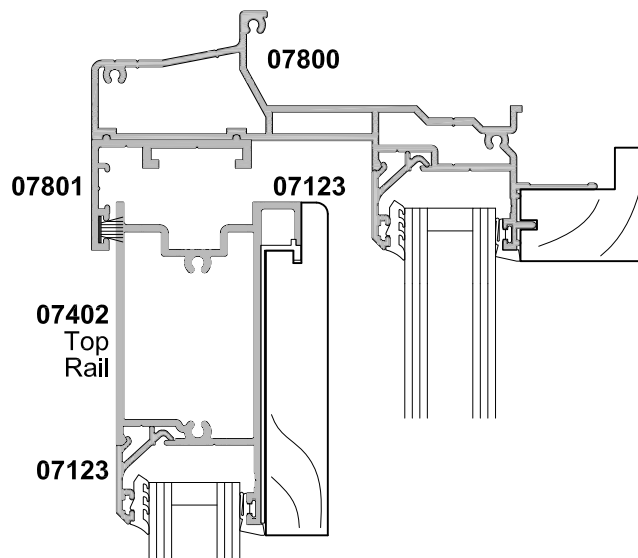

SLIDING WINDOW CROSS SECTION

Cad Ref. SSW03-0 Scale 1:2 Date 01.06.11

SECTION A-A