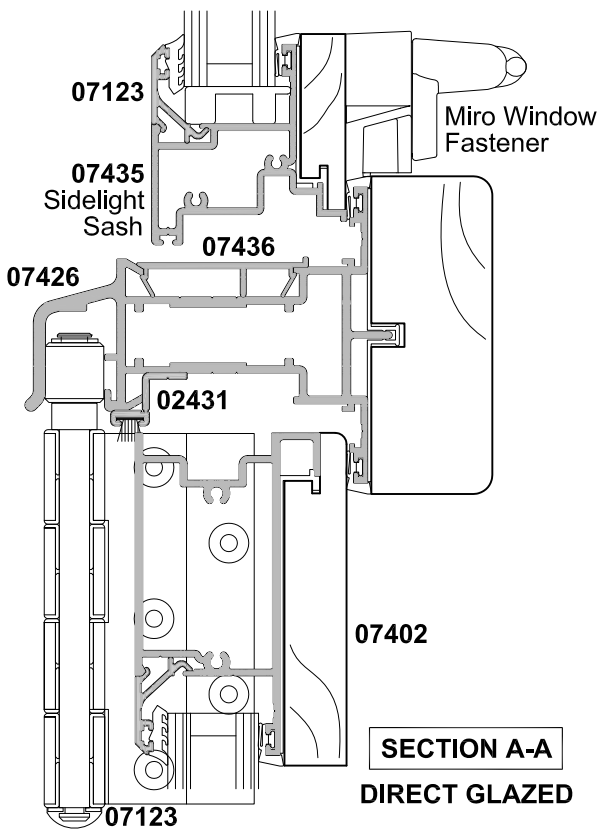

# BI-FOLD DOOR, 2 PANEL WITH OVERLIGHT CROSS SECTION

Cad Ref. SBD03-0    Scale 1:2    Date 01.06.11

**SECTION A-A**  
**DIRECT GLAZED**

**SECTION A-A**  
**SIDELIGHT ADAPTOR**