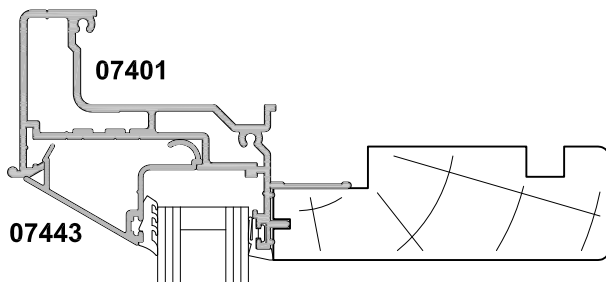

# BI-FOLD DOOR, 2 PANEL WITH OVERLIGHT CROSS SECTION

Cad Ref. SBD03-0    Scale 1:2    Date 01.06.11

**SECTION A-A**  
**DIRECT GLAZED**

**SECTION A-A**  
**SIDELIGHT ADAPTOR**