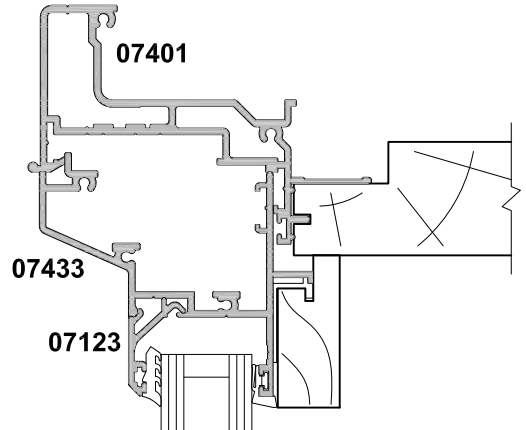

# BI-FOLD DOOR, 2 PANEL WITH OVERLIGHT CROSS SECTION

Cad Ref. SBD03-0    Scale 1:2    Date 01.06.11

**SECTION A-A**  
**DIRECT GLAZED**

**SECTION A-A**  
**SIDELIGHT ADAPTOR**