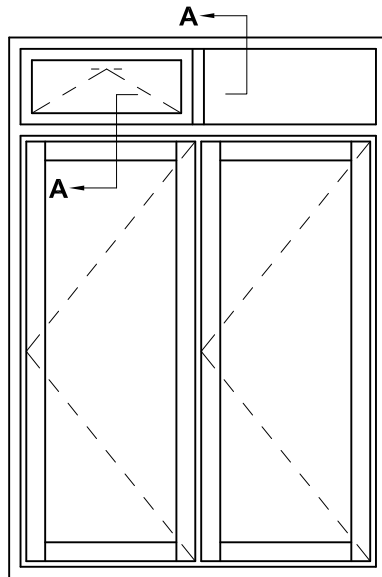

# BI-FOLD DOOR, 2 PANEL WITH OVERLIGHT CROSS SECTION

Cad Ref. SBD03-0    Scale 1:2    Date 01.06.11

**SECTION A-A**  
**DIRECT GLAZED**

**SECTION A-A**  
**SIDELIGHT ADAPTOR**