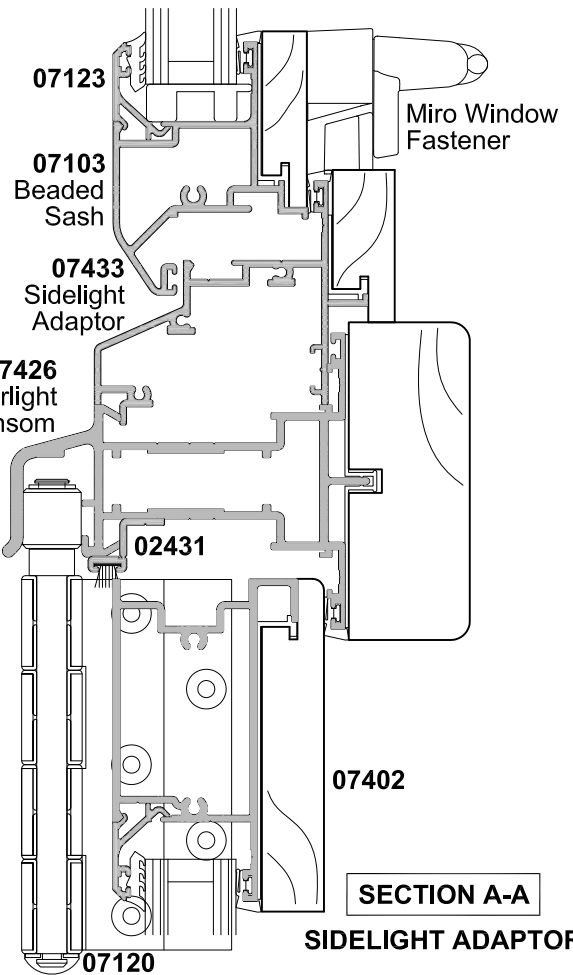

# BI-FOLD DOOR, 2 PANEL WITH OVERLIGHT CROSS SECTION

Cad Ref. SBD03-0    Scale 1:2    Date 01.06.11

**SECTION A-A**  
**DIRECT GLAZED**

**SECTION A-A**  
**SIDELIGHT ADAPTOR**